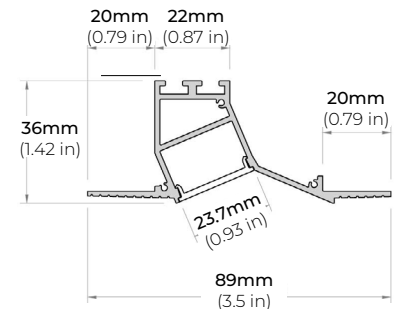

TRIMLESS PROFILES

ALP-2200TL

LENGTHS 48" | 96"
LENS Frosted
FINISH White

ALP-2300TL

LENGTHS 48" | 96"
LENS Frosted
FINISH White

ALP-2400TL

LENGTHS 48" | 96"
LENS Clear, Frosted
FINISH White

ALP-2500TL

LENGTHS 78"
LENS Clear, Frosted
FINISH White

ALP-2600TL

LENGTHS 78"
LENS Frosted
FINISH White

ALP-2700TL

LENGTHS 48" | 96"
LENS Frosted
FINISH White

*For more compatible profiles, visit corelightingusa.com