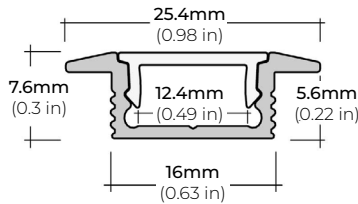

ALP-65

LENGTHS 48" | 96"
LENS Frosted
FINISH Silver

ALP-70

LENGTHS 49.25" | 84" | 98.5"
LENS Frosted
FINISH White | Black | Silver

ALP-80

LENGTHS 49.25" | 98.5"
LENS Frosted
FINISH Silver

SAFIRE-50

5W DESIGNER SERIES LED TAPE LIGHT

COMPATIBLE ALUMINUM PROFILES

SURFACE PROFILES

ALP-100K-98 (CORNER)

LENGTHS 98.5"
LENS Frosted
FINISH Silver

* For more compatible profiles, visit corelightingusa.com

RECESSED PROFILES

ALP-20R

LENGTHS 49.25" | 98.5"
LENS Frosted
FINISH White | Black | Silver

ALP-60R

LENGTHS 49.25" | 84" | 98.5"
LENS Frosted
FINISH White | Black | Silver

ALP-70R

LENGTHS 48" | 98"
LENS Frosted
FINISH Black | Silver

ALP-102R

LENGTHS 49" | 98"
LENS Frosted
FINISH Silver

* For more compatible profiles, visit corelightingusa.com

TRIMLESS PROFILES

ALP-1300TL

LENGTHS 48" | 98"
LENS Clear, Frosted
FINISH White

ALP-2100TL

LENGTHS 48" | 96"
LENS Clear, Frosted
FINISH White

SAFIRE-50

5W DESIGNER SERIES LED TAPE LIGHT

COMPATIBLE ALUMINUM PROFILES