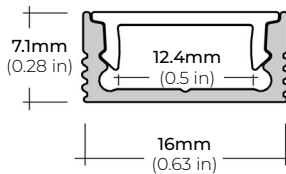

- LSA-EX3-HPX10 3" LINK
- LSA-EX8-HPX10 8" LINK
- LSA-EX24-HPX10 24" LINK

- LSA-DC24-HP-X10 24" DC CONNECTOR

MINI CRIMP CONNECTORS

QUICK CONNECT

(0.62" X 1.17" X 0.14")

- LSA-HWPC-24-X10 24" HARDWIRE CONNECTOR

- LSA-EXPC-3-X10 3" LINK

SAFIRE-50

5W DESIGNER SERIES LED TAPE LIGHT

COMPATIBLE ALUMINUM PROFILES

SURFACE PROFILES

ALU-SF

LENGTHS 39.4" | 78.9" | 84" | 98"
LENS Clear, Frosted
FINISH Black | Silver

ALU-CN (CORNER)

LENGTHS 39.4" | 78.9" | 84" | 98"
LENS Clear, Frosted
FINISH Black | Silver

ALP-20

LENGTHS 49.25" | 84" | 98.5"
LENS Frosted
FINISH White | Black | Silver

ALP-35

LENGTHS 48" | 96"
LENS Frosted
FINISH White | Black | Silver

ALP-50C-V2 (CORNER)

LENGTHS 48" | 84" | 98"
LENS Frosted
FINISH White | Black | Silver

ALP-50K-98

LENGTHS 39 3/8" | 78 7/8" | 98.5"
LENS Clear, Frosted
FINISH Black | Silver

ALP-60

LENGTHS 49.25" | 84" | 98.5"
LENS Frosted
FINISH White | Black | Silver