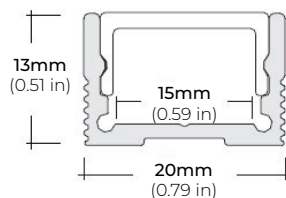

LENGTHS 39.4" | 78.9" | 84" | 98"
LENS Clear, Frosted
FINISH Black | Silver

ALP-20

LENGTHS 49.25" | 84" | 98.5"
LENS Frosted
FINISH White | Black | Silver

ALP-35

LENGTHS 48" | 96"
LENS Frosted
FINISH White | Black | Silver

ALP-50C-V2 (CORNER)

LENGTHS 48" | 84" | 98"
LENS Frosted
FINISH White | Black | Silver

ALP-50K-98

LENGTHS 39 3/8" | 78 7/8" | 98.5"
LENS Clear, Frosted
FINISH Black | Silver

ALP-60

LENGTHS 49.25" | 84" | 98.5"
LENS Frosted
FINISH White | Black | Silver

ALP-65

LENGTHS 48" | 96"
LENS Frosted
FINISH Silver

ALP-70

LENGTHS 49.25" | 84" | 98.5"
LENS Frosted
FINISH White | Black | Silver

ALP-80

LENGTHS 49.25" | 98.5"
LENS Frosted
FINISH Silver

SAFIRE-50

5W DESIGNER SERIES LED TAPE LIGHT