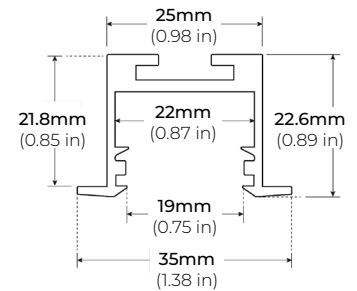

COMPATIBLE ALUMINUM PROFILES

SURFACE PROFILES

ALP-100K-98 (CORNER)

LENGTHS 98.5"
LENS Frosted
FINISH Silver

* For more compatible profiles, visit corelightingusa.com

RECESSED PROFILES

ALP-20R

LENGTHS 49.25" | 98.5"
LENS Frosted
FINISH White | Black | Silver

ALP-60R

LENGTHS 49.25" | 84" | 98.5"
LENS Frosted
FINISH White | Black | Silver

ALP-70R

LENGTHS 48" | 98"
LENS Frosted
FINISH Black | Silver

ALP-102R

LENGTHS 49" | 98"
LENS Frosted
FINISH Silver

* For more compatible profiles, visit corelightingusa.com

TRIMLESS PROFILES

ALP-1300TL

LENGTHS 48" | 98"
LENS Clear, Frosted
FINISH White

ALP-2100TL

LENGTHS 48" | 96"
LENS Clear, Frosted
FINISH White

SAFIRE-50

5W DESIGNER SERIES LED TAPE LIGHT

COMPATIBLE ALUMINUM PROFILES

TRIMLESS PROFILES

ALP-2200TL

LENGTHS 48" | 96"
LENS Frosted
FINISH White

ALP-2300TL

LENGTHS 48" | 96"
LENS Frosted
FINISH White

ALP-2400TL

LENGTHS 48" | 96"
LENS Clear, Frosted
FINISH White

ALP-2500TL