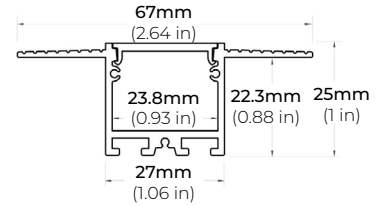

TRIMLESS PROFILES

ALP-1300TL

LENGTHS 48" | 98"
LENS Clear, Frosted
FINISH White

ALP-2100TL

LENGTHS 48" | 96"
LENS Clear, Frosted
FINISH White

SAFIRE-50

5W DESIGNER SERIES LED TAPE LIGHT

COMPATIBLE ALUMINUM PROFILES

TRIMLESS PROFILES

ALP-2200TL

LENGTHS 48" | 96"
LENS Frosted
FINISH White

ALP-2300TL

LENGTHS 48" | 96"
LENS Frosted
FINISH White

ALP-2400TL

LENGTHS 48" | 96"
LENS Clear, Frosted
FINISH White

ALP-2500TL

LENGTHS 78"
LENS Clear, Frosted
FINISH White

ALP-2600TL

LENGTHS 78"
LENS Frosted
FINISH White

ALP-2700TL

LENGTHS 48" | 96"
LENS Frosted
FINISH White

*For more compatible profiles, visit corelightingusa.com