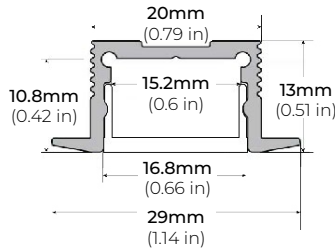

COMPATIBLE ALUMINUM PROFILES

SURFACE PROFILES

ALP-100K-98 (CORNER)

LENGTHS 98.5"
LENS Frosted
FINISH Silver

* For more compatible profiles, visit corelightingusa.com

RECESSED PROFILES

ALP-20R

LENGTHS 49.25" | 98.5"
LENS Frosted
FINISH White | Black | Silver

ALP-60R

LENGTHS 49.25" | 84" | 98.5"
LENS Frosted
FINISH White | Black | Silver

ALP-70R

LENGTHS 48" | 98"
LENS Frosted
FINISH Black | Silver

ALP-102R

LENGTHS 49" | 98"
LENS Frosted
FINISH Silver

* For more compatible profiles, visit corelightingusa.com

TRIMLESS PROFILES

ALP-1300TL

LENGTHS 48" | 98"
LENS Clear, Frosted
FINISH White

ALP-2100TL

LENGTHS 48" | 96"
LENS Clear, Frosted
FINISH White

SAFIRE-50

5W DESIGNER SERIES LED TAPE LIGHT

COMPATIBLE ALUMINUM PROFILES