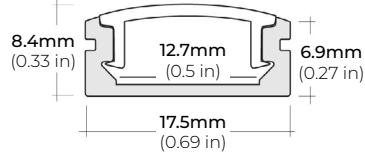

- LSA-EX3-HPX10 3" LINK
- LSA-EX8-HPX10 8" LINK
- LSA-EX24-HPX10 24" LINK

- LSA-DC24-HP-X10 24" DC CONNECTOR

MINI CRIMP CONNECTORS

QUICK CONNECT

(0.62" X 1.17" X 0.14")

- LSA-HWPC-24-X10 24" HARDWIRE CONNECTOR

- LSA-EXPC-3-X10 3" LINK

SAFIRE-50

5W DESIGNER SERIES LED TAPE LIGHT

COMPATIBLE ALUMINUM PROFILES

SURFACE PROFILES

ALU-SF

LENGTHS 39.4" | 78.9" | 84" | 98"
LENS Clear, Frosted
FINISH Black | Silver

ALU-CN (CORNER)

LENGTHS 39.4" | 78.9" | 84" | 98"
LENS Clear, Frosted
FINISH Black | Silver

ALP-20

LENGTHS 49.25" | 84" | 98.5"
LENS Frosted
FINISH White | Black | Silver

ALP-35

LENGTHS 48" | 96"
LENS Frosted
FINISH White | Black | Silver

ALP-50C-V2 (CORNER)

LENGTHS 48" | 84" | 98"
LENS Frosted
FINISH White | Black | Silver

ALP-50K-98

LENGTHS 39 3/8" | 78 7/8" | 98.5"
LENS Clear, Frosted
FINISH Black | Silver

ALP-60

LENGTHS 49.25" | 84" | 98.5"
LENS Frosted
FINISH White | Black | Silver