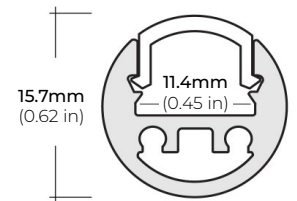

- LSA-EXPC-3-X10 3" LINK

SAFIRE-50

5W DESIGNER SERIES LED TAPE LIGHT

COMPATIBLE ALUMINUM PROFILES

SURFACE PROFILES

ALU-SF

LENGTHS 39.4" | 78.9" | 84" | 98"
LENS Clear, Frosted
FINISH Black | Silver

ALU-CN (CORNER)

LENGTHS 39.4" | 78.9" | 84" | 98"
LENS Clear, Frosted
FINISH Black | Silver

ALP-20

LENGTHS 49.25" | 84" | 98.5"
LENS Frosted
FINISH White | Black | Silver

ALP-35

LENGTHS 48" | 96"
LENS Frosted
FINISH White | Black | Silver

ALP-50C-V2 (CORNER)

LENGTHS 48" | 84" | 98"
LENS Frosted
FINISH White | Black | Silver

ALP-50K-98

LENGTHS 39 3/8" | 78 7/8" | 98.5"
LENS Clear, Frosted
FINISH Black | Silver

ALP-60

LENGTHS 49.25" | 84" | 98.5"
LENS Frosted
FINISH White | Black | Silver