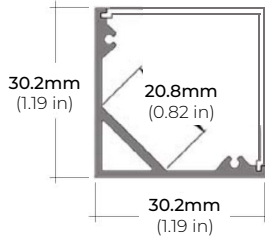

ALP-50C-V2 (CORNER)

LENGTHS 48" | 84" | 98"
LENS Frosted
FINISH White | Black | Silver

ALP-50K-98

LENGTHS 39 3/8" | 78 7/8" | 98.5"
LENS Clear, Frosted
FINISH Black | Silver

ALP-60

LENGTHS 49.25" | 84" | 98.5"
LENS Frosted
FINISH White | Black | Silver

ALP-65

LENGTHS 48" | 96"
LENS Frosted
FINISH Silver

ALP-70

LENGTHS 49.25" | 84" | 98.5"
LENS Frosted
FINISH White | Black | Silver

ALP-80

LENGTHS 49.25" | 98.5"
LENS Frosted
FINISH Silver

SAFIRE-50

5W DESIGNER SERIES LED TAPE LIGHT

COMPATIBLE ALUMINUM PROFILES

SURFACE PROFILES

ALP-100K-98 (CORNER)

LENGTHS 98.5"
LENS Frosted
FINISH Silver

* For more compatible profiles, visit corelightingusa.com

RECESSED PROFILES

ALP-20R

LENGTHS 49.25" | 98.5"
LENS Frosted
FINISH White | Black | Silver