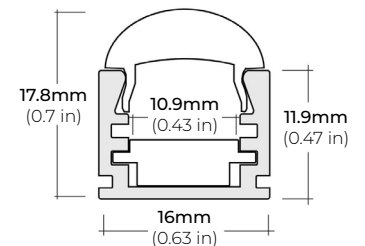

- LSA-EXPC-3-X10 3" LINK

SAFIRE-50

5W DESIGNER SERIES LED TAPE LIGHT

COMPATIBLE ALUMINUM PROFILES

SURFACE PROFILES

ALU-SF

LENGTHS 39.4" | 78.9" | 84" | 98"
LENS Clear, Frosted
FINISH Black | Silver

ALU-CN (CORNER)

LENGTHS 39.4" | 78.9" | 84" | 98"
LENS Clear, Frosted
FINISH Black | Silver

ALP-20

LENGTHS 49.25" | 84" | 98.5"
LENS Frosted
FINISH White | Black | Silver

ALP-35

LENGTHS 48" | 96"
LENS Frosted
FINISH White | Black | Silver

ALP-50C-V2 (CORNER)

LENGTHS 48" | 84" | 98"
LENS Frosted
FINISH White | Black | Silver

ALP-50K-98

LENGTHS 39 3/8" | 78 7/8" | 98.5"
LENS Clear, Frosted
FINISH Black | Silver

ALP-60

LENGTHS 49.25" | 84" | 98.5"
LENS Frosted
FINISH White | Black | Silver

ALP-65

LENGTHS 48" | 96"
LENS Frosted
FINISH Silver

ALP-70

LENGTHS 49.25" | 84" | 98.5"
LENS Frosted
FINISH White | Black | Silver

ALP-80

LENGTHS 49.25" | 98.5"
LENS Frosted
FINISH Silver

SAFIRE-50

5W DESIGNER SERIES LED TAPE LIGHT