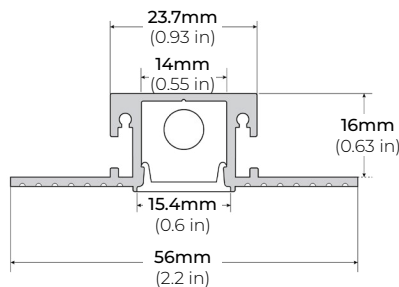

COMPATIBLE ALUMINUM PROFILES

SURFACE PROFILES

ALP-100K-98 (CORNER)

LENGTHS 98.5"
LENS Frosted
FINISH Silver

* For more compatible profiles, visit corelightingusa.com

RECESSED PROFILES

ALP-20R

LENGTHS 49.25" | 98.5"
LENS Frosted
FINISH White | Black | Silver

ALP-60R

LENGTHS 49.25" | 84" | 98.5"
LENS Frosted
FINISH White | Black | Silver

ALP-70R

LENGTHS 48" | 98"
LENS Frosted
FINISH Black | Silver

ALP-102R

LENGTHS 49" | 98"
LENS Frosted
FINISH Silver

* For more compatible profiles, visit corelightingusa.com

TRIMLESS PROFILES

ALP-1300TL

LENGTHS 48" | 98"
LENS Clear, Frosted
FINISH White

ALP-2100TL

LENGTHS 48" | 96"
LENS Clear, Frosted
FINISH White

SAFIRE-50

5W DESIGNER SERIES LED TAPE LIGHT

COMPATIBLE ALUMINUM PROFILES

TRIMLESS PROFILES

ALP-2200TL

LENGTHS 48" | 96"
LENS Frosted
FINISH White

ALP-2300TL

LENGTHS 48" | 96"
LENS Frosted
FINISH White

ALP-2400TL

LENGTHS 48" | 96"
LENS Clear, Frosted
FINISH White

ALP-2500TL