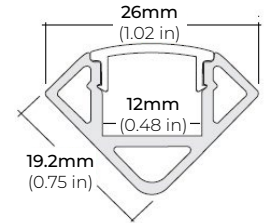

- LSA-EX3-HPX10 3" LINK
- LSA-EX8-HPX10 8" LINK
- LSA-EX24-HPX10 24" LINK

- LSA-DC24-HP-X10 24" DC CONNECTOR

MINI CRIMP CONNECTORS

QUICK CONNECT

(0.62" X 1.17" X 0.14")

- LSA-HWPC-24-X10 24" HARDWIRE CONNECTOR

- LSA-EXPC-3-X10 3" LINK

SAFIRE-50

5W DESIGNER SERIES LED TAPE LIGHT

COMPATIBLE ALUMINUM PROFILES

SURFACE PROFILES

ALU-SF

LENGTHS 39.4" | 78.9" | 84" | 98"
LENS Clear, Frosted
FINISH Black | Silver

ALU-CN (CORNER)

LENGTHS 39.4" | 78.9" | 84" | 98"
LENS Clear, Frosted
FINISH Black | Silver

ALP-20

LENGTHS 49.25" | 84" | 98.5"
LENS Frosted
FINISH White | Black | Silver

ALP-35

LENGTHS 48" | 96"
LENS Frosted
FINISH White | Black | Silver

ALP-50C-V2 (CORNER)

LENGTHS 48" | 84" | 98"
LENS Frosted
FINISH White | Black | Silver

ALP-50K-98

LENGTHS 39 3/8" | 78 7/8" | 98.5"
LENS Clear, Frosted
FINISH Black | Silver

ALP-60

LENGTHS 49.25" | 84" | 98.5"
LENS Frosted
FINISH White | Black | Silver