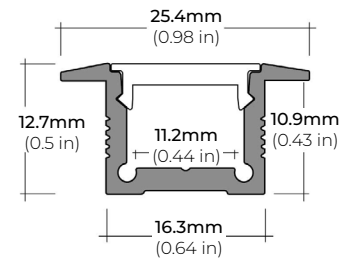

COMPATIBLE ALUMINUM PROFILES

SURFACE PROFILES

ALP-100K-98 (CORNER)

LENGTHS 98.5"
LENS Frosted
FINISH Silver

* For more compatible profiles, visit corelightingusa.com

RECESSED PROFILES

ALP-20R

LENGTHS 49.25" | 98.5"
LENS Frosted
FINISH White | Black | Silver

ALP-60R

LENGTHS 49.25" | 84" | 98.5"
LENS Frosted
FINISH White | Black | Silver

ALP-70R

LENGTHS 48" | 98"
LENS Frosted
FINISH Black | Silver

ALP-102R

LENGTHS 49" | 98"
LENS Frosted
FINISH Silver

* For more compatible profiles, visit corelightingusa.com