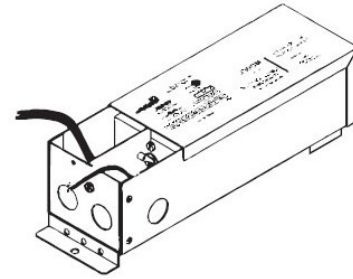

PSDH SERIES HIGH PERFORMANCE MAGNETIC LOW VOLTAGE (MLV)

PSDH-48W-24V	CLASS 2	11.25" X 3.37" X 3.25"
PSDH-96W-24V	CLASS 2	11.25" X 3.37" X 3.25"