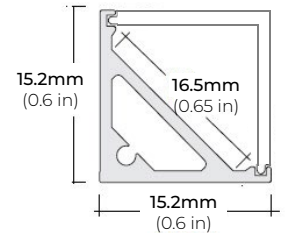

- LSA-EXPC-3-X10 3" LINK

SAFIRE-50

5W DESIGNER SERIES LED TAPE LIGHT

COMPATIBLE ALUMINUM PROFILES

SURFACE PROFILES

ALU-SF

LENGTHS 39.4" | 78.9" | 84" | 98"
LENS Clear, Frosted
FINISH Black | Silver

ALU-CN (CORNER)

LENGTHS 39.4" | 78.9" | 84" | 98"
LENS Clear, Frosted
FINISH Black | Silver

ALP-20

LENGTHS 49.25" | 84" | 98.5"
LENS Frosted
FINISH White | Black | Silver

ALP-35

LENGTHS 48" | 96"
LENS Frosted
FINISH White | Black | Silver

ALP-50C-V2 (CORNER)

LENGTHS 48" | 84" | 98"
LENS Frosted
FINISH White | Black | Silver

ALP-50K-98

LENGTHS 39 3/8" | 78 7/8" | 98.5"
LENS Clear, Frosted
FINISH Black | Silver

ALP-60

LENGTHS 49.25" | 84" | 98.5"
LENS Frosted
FINISH White | Black | Silver