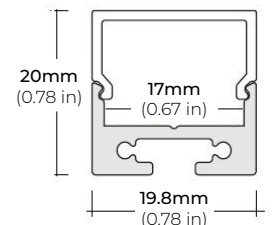

ALP-50C-V2 (CORNER)

LENGTHS 48" | 84" | 98"
LENS Frosted
FINISH White | Black | Silver

ALP-50K-98

LENGTHS 39 3/8" | 78 7/8" | 98.5"
LENS Clear, Frosted
FINISH Black | Silver

ALP-60

LENGTHS 49.25" | 84" | 98.5"
LENS Frosted
FINISH White | Black | Silver

ALP-65

LENGTHS 48" | 96"
LENS Frosted
FINISH Silver

ALP-70

LENGTHS 49.25" | 84" | 98.5"
LENS Frosted
FINISH White | Black | Silver

ALP-80

LENGTHS 49.25" | 98.5"
LENS Frosted
FINISH Silver

SAFIRE-50

5W DESIGNER SERIES LED TAPE LIGHT

COMPATIBLE ALUMINUM PROFILES

SURFACE PROFILES

ALP-100K-98 (CORNER)

LENGTHS 98.5"
LENS Frosted
FINISH Silver

* For more compatible profiles, visit corelightingusa.com

RECESSED PROFILES

ALP-20R

LENGTHS 49.25" | 98.5"
LENS Frosted
FINISH White | Black | Silver