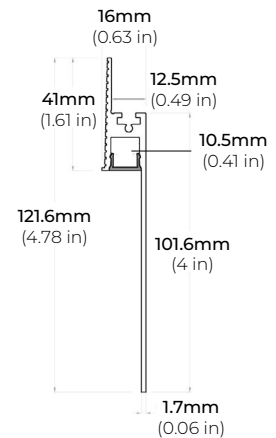

ALP-60R

LENGTHS 49.25" | 84" | 98.5"
LENS Frosted
FINISH White | Black | Silver

ALP-70R

LENGTHS 48" | 98"
LENS Frosted
FINISH Black | Silver

ALP-102R

LENGTHS 49" | 98"
LENS Frosted
FINISH Silver

* For more compatible profiles, visit corelightingusa.com

TRIMLESS PROFILES

ALP-1300TL

LENGTHS 48" | 98"
LENS Clear, Frosted
FINISH White

ALP-2100TL

LENGTHS 48" | 96"
LENS Clear, Frosted
FINISH White

SAFIRE-50

5W DESIGNER SERIES LED TAPE LIGHT

COMPATIBLE ALUMINUM PROFILES

TRIMLESS PROFILES

ALP-2200TL

LENGTHS 48" | 96"
LENS Frosted
FINISH White

ALP-2300TL

LENGTHS 48" | 96"
LENS Frosted
FINISH White

ALP-2400TL

LENGTHS 48" | 96"
LENS Clear, Frosted
FINISH White

ALP-2500TL

LENGTHS 78"
LENS Clear, Frosted
FINISH White

ALP-2600TL

LENGTHS 78"
LENS Frosted
FINISH White

ALP-2700TL

LENGTHS 48" | 96"
LENS Frosted
FINISH White

*For more compatible profiles, visit corelightingusa.com