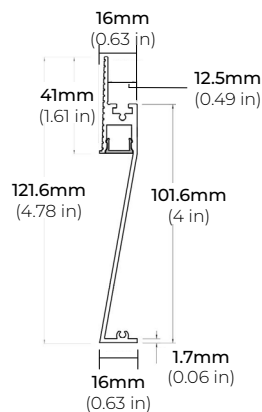

ALP-60R

LENGTHS 49.25" | 84" | 98.5"
LENS Frosted
FINISH White | Black | Silver

ALP-70R

LENGTHS 48" | 98"
LENS Frosted
FINISH Black | Silver

ALP-102R

LENGTHS 49" | 98"
LENS Frosted
FINISH Silver

* For more compatible profiles, visit corelightingusa.com

TRIMLESS PROFILES

ALP-1300TL

LENGTHS 48" | 98"
LENS Clear, Frosted
FINISH White

ALP-2100TL

LENGTHS 48" | 96"
LENS Clear, Frosted
FINISH White

SAFIRE-50

5W DESIGNER SERIES LED TAPE LIGHT

COMPATIBLE ALUMINUM PROFILES

TRIMLESS PROFILES

ALP-2200TL

LENGTHS 48" | 96"
LENS Frosted
FINISH White

ALP-2300TL

LENGTHS 48" | 96"
LENS Frosted
FINISH White

ALP-2400TL

LENGTHS 48" | 96"
LENS Clear, Frosted
FINISH White

ALP-2500TL

LENGTHS 78"
LENS Clear, Frosted
FINISH White

ALP-2600TL

LENGTHS 78"
LENS Frosted
FINISH White

ALP-2700TL

LENGTHS 48" | 96"
LENS Frosted
FINISH White

*For more compatible profiles, visit corelightingusa.com