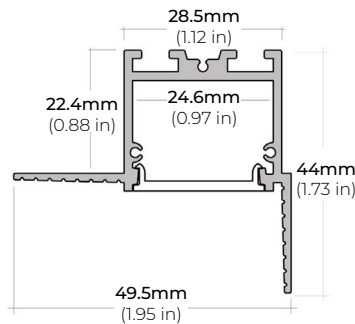

TRIMLESS PROFILES

ALP-1300TL

LENGTHS 48" | 98"
LENS Clear, Frosted
FINISH White

ALP-2100TL

LENGTHS 48" | 96"
LENS Clear, Frosted
FINISH White

SAFIRE-50

5W DESIGNER SERIES LED TAPE LIGHT

COMPATIBLE ALUMINUM PROFILES

TRIMLESS PROFILES

ALP-2200TL

LENGTHS 48" | 96"
LENS Frosted
FINISH White

ALP-2300TL

LENGTHS 48" | 96"
LENS Frosted
FINISH White

ALP-2400TL

LENGTHS 48" | 96"
LENS Clear, Frosted
FINISH White

ALP-2500TL

LENGTHS 78"
LENS Clear, Frosted
FINISH White

ALP-2600TL

LENGTHS 78"
LENS Frosted
FINISH White

ALP-2700TL

LENGTHS 48" | 96"
LENS Frosted
FINISH White

*For more compatible profiles, visit corelightingusa.com