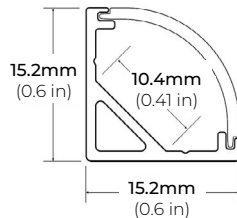

- LSA-EXPC-3-X10 3" LINK

SAFIRE-50

5W DESIGNER SERIES LED TAPE LIGHT

COMPATIBLE ALUMINUM PROFILES

SURFACE PROFILES

ALU-SF

LENGTHS 39.4" | 78.9" | 84" | 98"
LENS Clear, Frosted
FINISH Black | Silver

ALU-CN (CORNER)

LENGTHS 39.4" | 78.9" | 84" | 98"
LENS Clear, Frosted
FINISH Black | Silver

ALP-20

LENGTHS 49.25" | 84" | 98.5"
LENS Frosted
FINISH White | Black | Silver

ALP-35

LENGTHS 48" | 96"
LENS Frosted
FINISH White | Black | Silver

ALP-50C-V2 (CORNER)

LENGTHS 48" | 84" | 98"
LENS Frosted
FINISH White | Black | Silver

ALP-50K-98

LENGTHS 39 3/8" | 78 7/8" | 98.5"
LENS Clear, Frosted
FINISH Black | Silver

ALP-60

LENGTHS 49.25" | 84" | 98.5"
LENS Frosted
FINISH White | Black | Silver