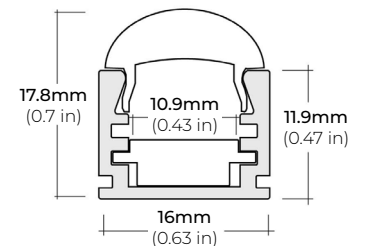

LENGTHS 39.4" | 78.9" | 84" | 98"
LENS Clear, Frosted
FINISH Black | Silver

ALP-20

LENGTHS 49.25" | 84" | 98.5"
LENS Frosted
FINISH White | Black | Silver

ALP-35

LENGTHS 48" | 96"
LENS Frosted
FINISH White | Black | Silver

ALP-50C-V2 (CORNER)

LENGTHS 48" | 84" | 98"
LENS Frosted
FINISH White | Black | Silver

ALP-50K-98

LENGTHS 39³/₈" | 78⁷/₈" | 98.5"
LENS Clear, Frosted
FINISH Black | Silver

ALP-60

LENGTHS 49.25" | 84" | 98.5"
LENS Frosted
FINISH White | Black | Silver

ALP-65

LENGTHS 48" | 96"
LENS Frosted
FINISH Silver

ALP-70

LENGTHS 49.25" | 84" | 98.5"
LENS Frosted
FINISH White | Black | Silver

ALP-80

LENGTHS 49.25" | 98.5"
LENS Frosted
FINISH Silver

SAFIRE-35

3.5W DESIGNER SERIES LED TAPE LIGHT