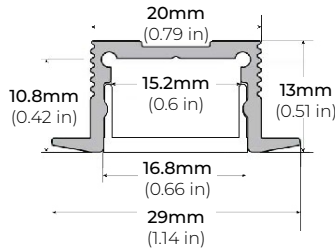

COMPATIBLE ALUMINUM PROFILES

SURFACE PROFILES

ALP-100K-98 (CORNER)

LENGTHS 98.5"
LENS Frosted
FINISH Silver

* For more compatible profiles, visit corelightingusa.com

RECESSED PROFILES

ALP-20R

LENGTHS 49.25" | 98.5"
LENS Frosted
FINISH White | Black | Silver

ALP-60R

LENGTHS 49.25" | 84" | 98.5"
LENS Frosted
FINISH White | Black | Silver

ALP-70R

LENGTHS 48" | 98"
LENS Frosted
FINISH Black | Silver

ALP-102R

LENGTHS 49" | 98"
LENS Frosted
FINISH Silver

* For more compatible profiles, visit corelightingusa.com

TRIMLESS PROFILES

ALP-1300TL

LENGTHS 48" | 98"
LENS Clear, Frosted
FINISH White

ALP-2100TL

LENGTHS 48" | 96"
LENS Clear, Frosted
FINISH White

* For more compatible profiles, visit corelightingusa.com

SAFIRE-35