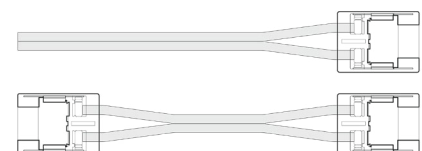

MINI CRIMP CONNECTORS

QUICK CONNECT
(0.62" X 11.7" X 0.14")

- LSA-HWPC-24-X10 24" HARDWIRE CONNECTOR

- LSA-EXPC-3-X10 3" LINK