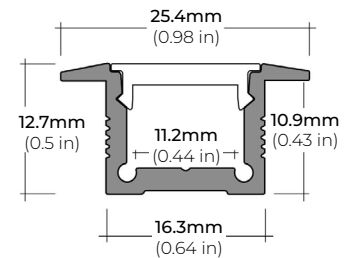

COMPATIBLE ALUMINUM PROFILES

SURFACE PROFILES

ALP-100K-98 (CORNER)

LENGTHS 98.5"
LENS Frosted
FINISH Silver

* For more compatible profiles, visit corelightingusa.com

RECESSED PROFILES

ALP-20R

LENGTHS 49.25" | 98.5"
LENS Frosted
FINISH White | Black | Silver

ALP-60R

LENGTHS 49.25" | 84" | 98.5"
LENS Frosted
FINISH White | Black | Silver

ALP-70R

LENGTHS 48" | 98"
LENS Frosted
FINISH Black | Silver

ALP-102R

LENGTHS 49" | 98"
LENS Frosted
FINISH Silver

* For more compatible profiles, visit corelightingusa.com

TRIMLESS PROFILES

ALP-1300TL

LENGTHS 48" | 98"
LENS Clear, Frosted
FINISH White

ALP-2100TL

LENGTHS 48" | 96"
LENS Clear, Frosted
FINISH White

* For more compatible profiles, visit corelightingusa.com

SAFIRE-35