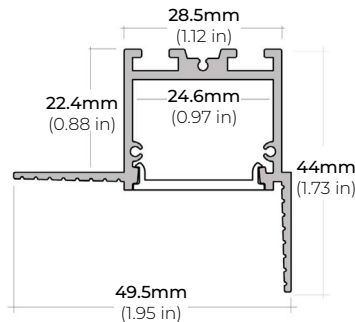

TRIMLESS PROFILES

ALP-1300TL

LENGTHS 48" | 98"
LENS Clear, Frosted
FINISH White

ALP-2100TL

LENGTHS 48" | 96"
LENS Clear, Frosted
FINISH White

* For more compatible profiles, visit corelightingusa.com

SAFIRE-35

3.5W DESIGNER SERIES LED TAPE LIGHT

COMPATIBLE ALUMINUM PROFILES

TRIMLESS PROFILES

ALP-2200TL

LENGTHS 48" | 96"
LENS Frosted
FINISH White

ALP-2300TL

LENGTHS 48" | 96"
LENS Frosted
FINISH White

ALP-2400TL

LENGTHS 48" | 96"
LENS Clear, Frosted
FINISH White

ALP-2500TL

LENGTHS 78"
LENS Clear, Frosted
FINISH White

ALP-2600TL

LENGTHS 78"
LENS Frosted
FINISH White

ALP-2700TL

LENGTHS 48" | 96"
LENS Frosted
FINISH White