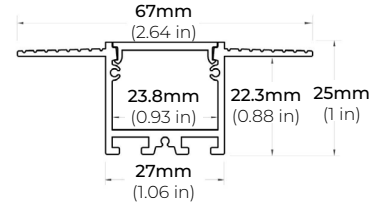

TRIMLESS PROFILES

ALP-1300TL

LENGTHS 48" | 98"
LENS Clear, Frosted
FINISH White

ALP-2100TL

LENGTHS 48" | 96"
LENS Clear, Frosted
FINISH White

* For more compatible profiles, visit corelightingusa.com

SAFIRE-35

3.5W DESIGNER SERIES LED TAPE LIGHT

COMPATIBLE ALUMINUM PROFILES

TRIMLESS PROFILES

ALP-2200TL

LENGTHS 48" | 96"
LENS Frosted
FINISH White

ALP-2300TL

LENGTHS 48" | 96"
LENS Frosted
FINISH White

ALP-2400TL

LENGTHS 48" | 96"
LENS Clear, Frosted
FINISH White

ALP-2500TL

LENGTHS 78"
LENS Clear, Frosted
FINISH White

ALP-2600TL

LENGTHS 78"
LENS Frosted
FINISH White

ALP-2700TL

LENGTHS 48" | 96"
LENS Frosted
FINISH White