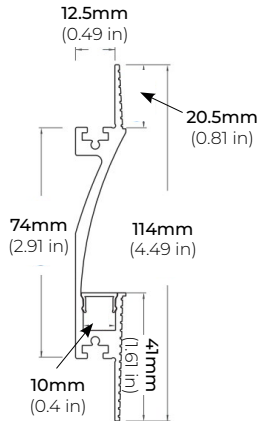

ALP-60R

LENGTHS 49.25" | 84" | 98.5"
LENS Frosted
FINISH White | Black | Silver

ALP-70R

LENGTHS 48" | 98"
LENS Frosted
FINISH Black | Silver

ALP-102R

LENGTHS 49" | 98"
LENS Frosted
FINISH Silver

* For more compatible profiles, visit corelightingusa.com

TRIMLESS PROFILES

ALP-1300TL

LENGTHS 48" | 98"
LENS Clear, Frosted
FINISH White

ALP-2100TL

LENGTHS 48" | 96"
LENS Clear, Frosted
FINISH White

* For more compatible profiles, visit corelightingusa.com

SAFIRE-35

3.5W DESIGNER SERIES LED TAPE LIGHT

COMPATIBLE ALUMINUM PROFILES

TRIMLESS PROFILES

ALP-2200TL

LENGTHS 48" | 96"
LENS Frosted
FINISH White

ALP-2300TL

LENGTHS 48" | 96"
LENS Frosted
FINISH White

ALP-2400TL

LENGTHS 48" | 96"
LENS Clear, Frosted
FINISH White

ALP-2500TL

LENGTHS 78"
LENS Clear, Frosted
FINISH White

ALP-2600TL

LENGTHS 78"
LENS Frosted
FINISH White

ALP-2700TL

LENGTHS 48" | 96"
LENS Frosted
FINISH White