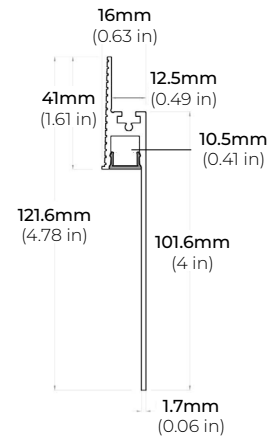

ALP-60R

LENGTHS 49.25" | 84" | 98.5"
LENS Frosted
FINISH White | Black | Silver

ALP-70R

LENGTHS 48" | 98"
LENS Frosted
FINISH Black | Silver

ALP-102R

LENGTHS 49" | 98"
LENS Frosted
FINISH Silver

* For more compatible profiles, visit corelightingusa.com

TRIMLESS PROFILES

ALP-1300TL

LENGTHS 48" | 98"
LENS Clear, Frosted
FINISH White

ALP-2100TL

LENGTHS 48" | 96"
LENS Clear, Frosted
FINISH White

* For more compatible profiles, visit corelightingusa.com

SAFIRE-35

3.5W DESIGNER SERIES LED TAPE LIGHT

COMPATIBLE ALUMINUM PROFILES

TRIMLESS PROFILES

ALP-2200TL

LENGTHS 48" | 96"
LENS Frosted
FINISH White

ALP-2300TL

LENGTHS 48" | 96"
LENS Frosted
FINISH White

ALP-2400TL

LENGTHS 48" | 96"
LENS Clear, Frosted
FINISH White

ALP-2500TL

LENGTHS 78"
LENS Clear, Frosted
FINISH White

ALP-2600TL

LENGTHS 78"
LENS Frosted
FINISH White

ALP-2700TL

LENGTHS 48" | 96"
LENS Frosted
FINISH White