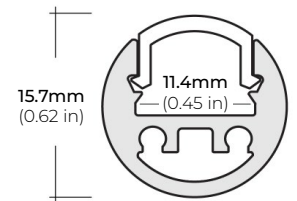

- LSA-EXPC-3-X10 3" LINK

SAFIRE-35

3.5W DESIGNER SERIES LED TAPE LIGHT

COMPATIBLE ALUMINUM PROFILES

SURFACE PROFILES

ALU-SF

LENGTHS 39.4" | 78.9" | 84" | 98"
LENS Clear, Frosted
FINISH Black | Silver

ALU-CN (CORNER)

LENGTHS 39.4" | 78.9" | 84" | 98"
LENS Clear, Frosted
FINISH Black | Silver

ALP-20

LENGTHS 49.25" | 84" | 98.5"
LENS Frosted
FINISH White | Black | Silver

ALP-35

LENGTHS 48" | 96"
LENS Frosted
FINISH White | Black | Silver

ALP-50C-V2 (CORNER)

LENGTHS 48" | 84" | 98"
LENS Frosted
FINISH White | Black | Silver

ALP-50K-98

LENGTHS 39³/₈" | 78⁷/₈" | 98.5"
LENS Clear, Frosted
FINISH Black | Silver

ALP-60

LENGTHS 49.25" | 84" | 98.5"
LENS Frosted
FINISH White | Black | Silver