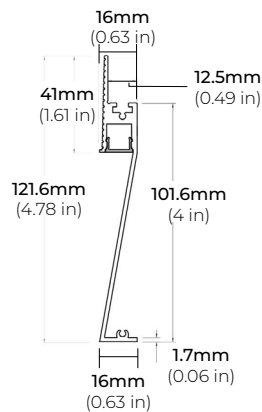

ALP-60R

LENGTHS 49.25" | 84" | 98.5"
LENS Frosted
FINISH White | Black | Silver

ALP-70R

LENGTHS 48" | 98"
LENS Frosted
FINISH Black | Silver

ALP-102R

LENGTHS 49" | 98"
LENS Frosted
FINISH Silver

* For more compatible profiles, visit corelightingusa.com

TRIMLESS PROFILES

ALP-1300TL

LENGTHS 48" | 98"
LENS Clear, Frosted
FINISH White

ALP-2100TL

LENGTHS 48" | 96"
LENS Clear, Frosted
FINISH White

* For more compatible profiles, visit corelightingusa.com

SAFIRE-35

3.5W DESIGNER SERIES LED TAPE LIGHT

COMPATIBLE ALUMINUM PROFILES

TRIMLESS PROFILES

ALP-2200TL

LENGTHS 48" | 96"
LENS Frosted
FINISH White

ALP-2300TL

LENGTHS 48" | 96"
LENS Frosted
FINISH White

ALP-2400TL

LENGTHS 48" | 96"
LENS Clear, Frosted
FINISH White

ALP-2500TL

LENGTHS 78"
LENS Clear, Frosted
FINISH White

ALP-2600TL

LENGTHS 78"
LENS Frosted
FINISH White

ALP-2700TL

LENGTHS 48" | 96"
LENS Frosted
FINISH White