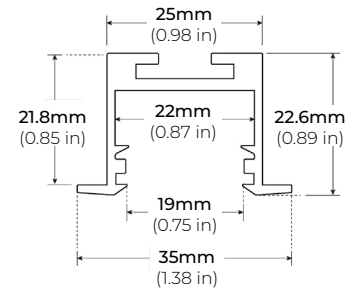

COMPATIBLE ALUMINUM PROFILES

SURFACE PROFILES

ALP-100K-98 (CORNER)

LENGTHS 98.5"
LENS Frosted
FINISH Silver

* For more compatible profiles, visit corelightingusa.com

RECESSED PROFILES

ALP-20R

LENGTHS 49.25" | 98.5"
LENS Frosted
FINISH White | Black | Silver

ALP-60R

LENGTHS 49.25" | 84" | 98.5"
LENS Frosted
FINISH White | Black | Silver

ALP-70R

LENGTHS 48" | 98"
LENS Frosted
FINISH Black | Silver

ALP-102R

LENGTHS 49" | 98"
LENS Frosted
FINISH Silver

* For more compatible profiles, visit corelightingusa.com

TRIMLESS PROFILES

ALP-1300TL

LENGTHS 48" | 98"
LENS Clear, Frosted
FINISH White

ALP-2100TL

LENGTHS 48" | 96"
LENS Clear, Frosted
FINISH White

* For more compatible profiles, visit corelightingusa.com

SAFIRE-35