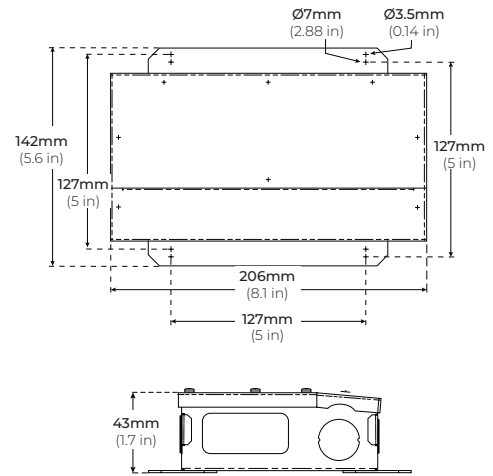

WIRING GUIDE

DIMENSIONS

PRE-INSTALLATION

Power input is 120-277V. Confirm the source voltage is compatible.
Disconnect power source prior to installation.

SAFETY

Read all instructions before installation.

These products may represent a possible shock or fire hazard if improperly installed.

Do not install less than 6 inches from a combustible material.

Do not install less than 5 feet above the ground.

-  Product should be installed by a qualified electrician.
-  Product should be installed in accordance with these instructions and current electrical codes.