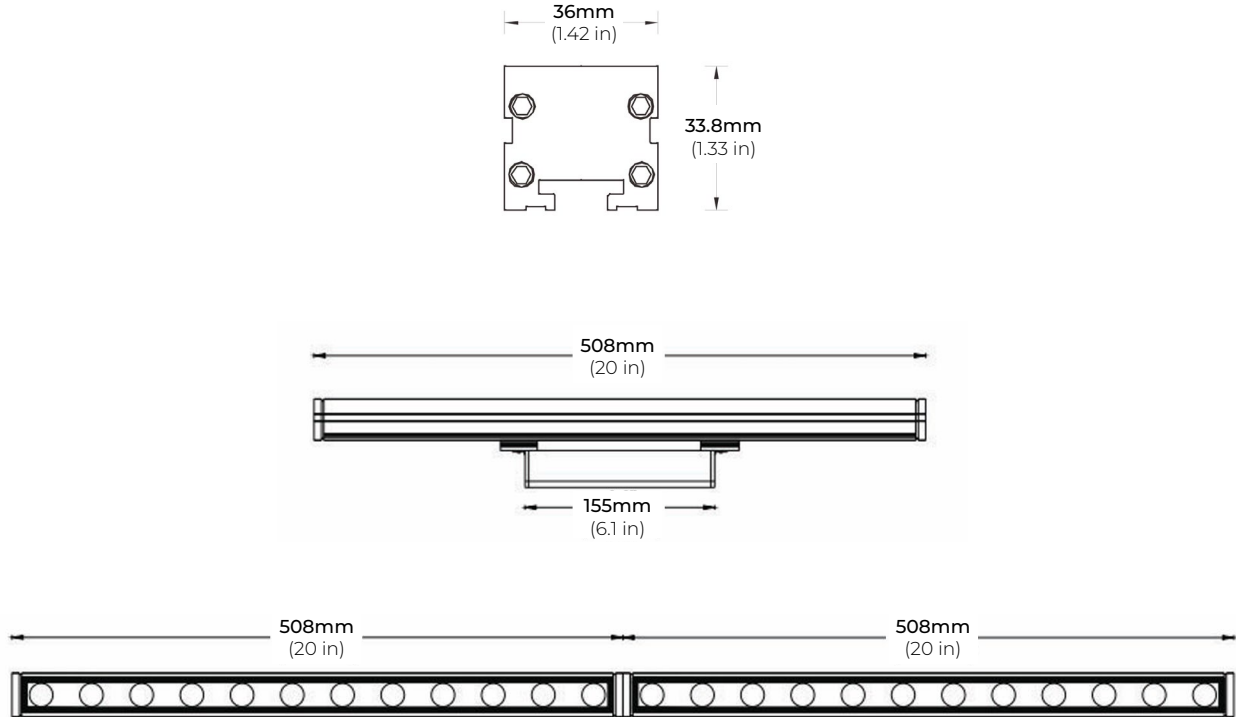

FEATURES

- 360 lumens per foot
- Linkable up to 6 fixtures (assorted lengths)
- Proprietary Optical Technology
- DMX Ready
- Proprietary Adjustable Mounting Bracket
- Facade Wall Washing
- Graze Lighting
- Signage

MODEL	LENGTH	COLOR TEMP	OPTICS	OPTIONS	FINISH	VOLTAGE
LWWSL	20 20" (18W)	RGB30K RGB3000K	15 15°	STB Standard Tilting Bracket	TG Titanium Grey	24 24V DC
		RGB40K RGB4000K	25 25°	ETB Extended Tilting Bracket	*BK Black	
		RGB65K RGB6500K	35 35°	LTB L-Shape Bracket	*WH White	
		50 50°				
		20x50 20° x 50°	WMS Small Wall Mount Arms			
			WML Large Wall Mount Arms			
			STK Mounting Stake			
					* Special order item- allow up to 4 weeks of lead time	

LWW-SL-RGBW

HIGH-OUTPUT MINI RGB/RGBW LED WALL WASHER

DIMENSIONS

OPTICS

LWW-SL-RGBW

HIGH-OUTPUT MINI RGB/RGBW LED WALL WASHER

MOUNTING ACCESSORIES

LWW-SL-STB
STANDARD TILTING BRACKET
*Included with every Fixture

LWW-SL-ETB
EXTENDED TILTING BRACKET
*Sold Separately

LWW-LTB
L-SHAPED BRACKET
*Sold Separately

LWW-WMS
SMALL WALL MOUNT ARM (6-9")
*Sold Separately

Adjustable Length Wall to Fixture

Small Mounting Arm: 6-9 in.
Large Mounting Arm: 14-22 in.