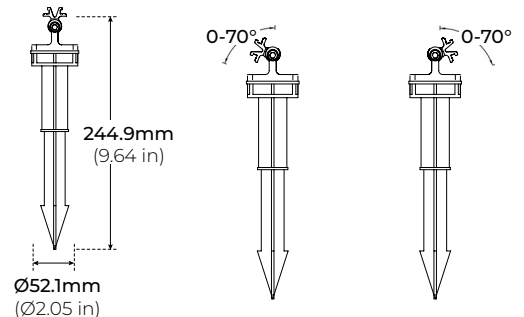

LWW-WML
LARGE WALL MOUNT ARM (14-22")
*Sold Separately

LWW-SL-STK
MOUNTING STAKE