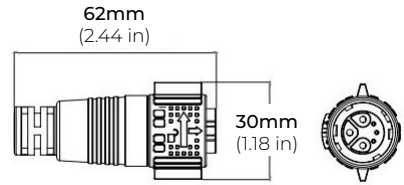

MODEL	LENGTH	COLOR TEMP	OPTICS	OPTIONS	FINISH	VOLTAGE
LWWSL	20 20" (18W)	RGB30K RGB3000K	15 15°	STB Standard Tilting Bracket	TG Titanium Grey	24 24V DC
		RGB40K RGB4000K	25 25°	ETB Extended Tilting Bracket	*BK Black	
		RGB65K RGB6500K	35 35°	LTB L-Shape Bracket	*WH White	
		50 50°				
		20x50 20° x 50°	WMS Small Wall Mount Arms			
			WML Large Wall Mount Arms			
			STK Mounting Stake			
					* Special order item- allow up to 4 weeks of lead time	

LWW-SL-ETB
EXTENDED TILTING BRACKET
*Sold Separately

LWW-LTB
L-SHAPED BRACKET
*Sold Separately

LWW-WMS
SMALL WALL MOUNT ARM (6-9")
*Sold Separately

Adjustable Length Wall to Fixture

Small Mounting Arm: 6-9 in.
Large Mounting Arm: 14-22 in.

LWW-WML
LARGE WALL MOUNT ARM (14-22")
*Sold Separately

LWW-SL-STK
MOUNTING STAKE

LWW-SL-RGBW

HIGH-OUTPUT MINI RGB/RGBW LED WALL WASHER

COMPATIBLE ACCESSORIES

LWW-EC

END CAP

*Sold Separately

*One end cap required per run length

LWW-SL-12-ADLV

LWW-SL-24-ADLV

LWW-SL-36-ADLV

LWW-SL-48-ADLV

12", 24", 36", 48" ASYMMETRIC LOUVER

*Sold Separately

LWW-SL-12-SDLV