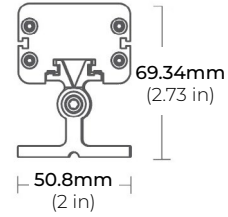

MODEL	LENGTH	COLOR TEMP	OPTICS	OPTIONS	FINISH	VOLTAGE
LWWSL	20 20" (18W)	RGB30K RGB3000K	15 15°	STB Standard Tilting Bracket	TG Titanium Grey	24 24V DC
		RGB40K RGB4000K	25 25°	ETB Extended Tilting Bracket	*BK Black	
		RGB65K RGB6500K	35 35°	LTB L-Shape Bracket	*WH White	
		50 50°				
		20x50 20° x 50°	WMS Small Wall Mount Arms			
			WML Large Wall Mount Arms			
			STK Mounting Stake			
					* Special order item- allow up to 4 weeks of lead time	

LWW-SL-RGBW

HIGH-OUTPUT MINI RGB/RGBW LED WALL WASHER

DIMENSIONS

OPTICS

LWW-SL-RGBW

HIGH-OUTPUT MINI RGB/RGBW LED WALL WASHER

MOUNTING ACCESSORIES

LWW-SL-STB
STANDARD TILTING BRACKET
*Included with every Fixture

LWW-SL-ETB
EXTENDED TILTING BRACKET
*Sold Separately

LWW-LTB
L-SHAPED BRACKET
*Sold Separately

LWW-WMS
SMALL WALL MOUNT ARM (6-9")
*Sold Separately

Adjustable Length Wall to Fixture

Small Mounting Arm: 6-9 in.
Large Mounting Arm: 14-22 in.