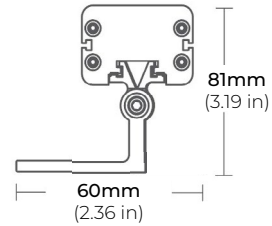

MODEL	LENGTH	COLOR TEMP	OPTICS	OPTIONS	FINISH	VOLTAGE
LWWSL	20 20" (18W)	RGB30K RGB3000K	15 15°	STB Standard Tilting Bracket	TG Titanium Grey	24 24V DC
		RGB40K RGB4000K	25 25°	ETB Extended Tilting Bracket	*BK Black	
		RGB65K RGB6500K	35 35°	LTB L-Shape Bracket	*WH White	
		50 50°				
		20x50 20° x 50°	WMS Small Wall Mount Arms			
			WML Large Wall Mount Arms			
			STK Mounting Stake			
					* Special order item- allow up to 4 weeks of lead time	

LWW-SL-RGBW

HIGH-OUTPUT MINI RGB/RGBW LED WALL WASHER

DIMENSIONS

OPTICS

LWW-SL-RGBW

HIGH-OUTPUT MINI RGB/RGBW LED WALL WASHER

MOUNTING ACCESSORIES

LWW-SL-STB
STANDARD TILTING BRACKET
*Included with every Fixture

LWW-SL-ETB
EXTENDED TILTING BRACKET
*Sold Separately

LWW-LTB
L-SHAPED BRACKET
*Sold Separately

LWW-WMS
SMALL WALL MOUNT ARM (6-9")
*Sold Separately

Adjustable Length Wall to Fixture

Small Mounting Arm: 6-9 in.
Large Mounting Arm: 14-22 in.