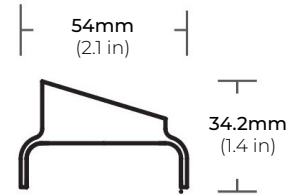

LWW-SL-ETB
EXTENDED TILTING BRACKET
*Sold Separately

LWW-LTB
L-SHAPED BRACKET
*Sold Separately

LWW-WMS
SMALL WALL MOUNT ARM (6-9")
*Sold Separately

Adjustable Length Wall to Fixture

Small Mounting Arm: 6-9 in.
Large Mounting Arm: 14-22 in.

*One end cap required per run length

LWW-SL-12-ADLV

LWW-SL-24-ADLV

LWW-SL-36-ADLV

LWW-SL-48-ADLV

12", 24", 36", 48" ASYMMETRIC LOUVER

*Sold Separately

LWW-SL-12-SDLV

LWW-SL-24-SDLV

LWW-SL-36-SDLV

LWW-SL-48-SDLV

12", 24", 36", 48" SYMMETRIC LOUVER

*Sold Separately

LWW-LNK-10

LWW-LNK-36

LWW-LNK-72