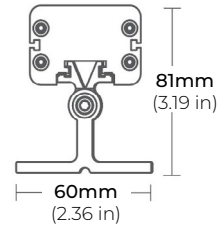

MODEL	LENGTH	COLOR TEMP	OPTICS	OPTIONS	FINISH	VOLTAGE
LWWSL	20 20" (18W)	RGB30K RGB3000K	15 15°	STB Standard Tilting Bracket	TG Titanium Grey	24 24V DC
		RGB40K RGB4000K	25 25°	ETB Extended Tilting Bracket	*BK Black	
		RGB65K RGB6500K	35 35°	LTB L-Shape Bracket	*WH White	
		50 50°				
		20x50 20° x 50°	WMS Small Wall Mount Arms			
			WML Large Wall Mount Arms			
			STK Mounting Stake			
					* Special order item- allow up to 4 weeks of lead time	

LWW-SL-RGBW

HIGH-OUTPUT MINI RGB/RGBW LED WALL WASHER

DIMENSIONS

OPTICS

LWW-SL-RGBW

HIGH-OUTPUT MINI RGB/RGBW LED WALL WASHER

MOUNTING ACCESSORIES

LWW-SL-STB
STANDARD TILTING BRACKET
*Included with every Fixture

LWW-SL-ETB
EXTENDED TILTING BRACKET
*Sold Separately

LWW-LTB
L-SHAPED BRACKET
*Sold Separately

LWW-WMS
SMALL WALL MOUNT ARM (6-9")
*Sold Separately

Adjustable Length Wall to Fixture

Small Mounting Arm: 6-9 in.
Large Mounting Arm: 14-22 in.