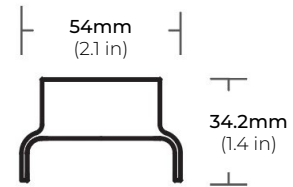

LWW-SL-ETB
EXTENDED TILTING BRACKET
*Sold Separately

LWW-LTB
L-SHAPED BRACKET
*Sold Separately

LWW-WMS
SMALL WALL MOUNT ARM (6-9")
*Sold Separately

Adjustable Length Wall to Fixture

Small Mounting Arm: 6-9 in.
Large Mounting Arm: 14-22 in.

*One end cap required per run length

LWW-SL-12-ADLV

LWW-SL-24-ADLV

LWW-SL-36-ADLV

LWW-SL-48-ADLV

12", 24", 36", 48" ASYMMETRIC LOUVER

*Sold Separately

LWW-SL-12-SDLV

LWW-SL-24-SDLV

LWW-SL-36-SDLV

LWW-SL-48-SDLV

12", 24", 36", 48" SYMMETRIC LOUVER

*Sold Separately

LWW-LNK-10

LWW-LNK-36

LWW-LNK-72