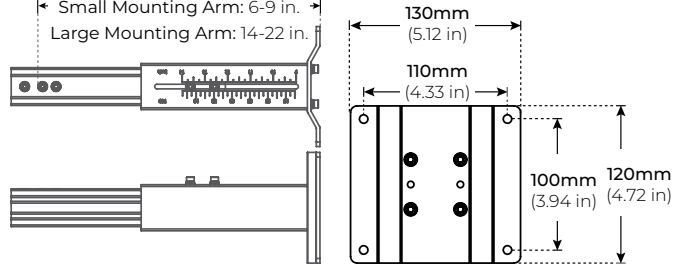

LWW-SL-RGBW

HIGH-OUTPUT MINI RGB/RGBW LED WALL WASHER

DIMENSIONS

OPTICS

LWW-SL-RGBW

HIGH-OUTPUT MINI RGB/RGBW LED WALL WASHER

MOUNTING ACCESSORIES

LWW-SL-STB
STANDARD TILTING BRACKET
*Included with every Fixture

LWW-SL-ETB
EXTENDED TILTING BRACKET
*Sold Separately

LWW-LTB
L-SHAPED BRACKET
*Sold Separately

LWW-WMS
SMALL WALL MOUNT ARM (6-9")
*Sold Separately

Adjustable Length Wall to Fixture

Small Mounting Arm: 6-9 in.
Large Mounting Arm: 14-22 in.