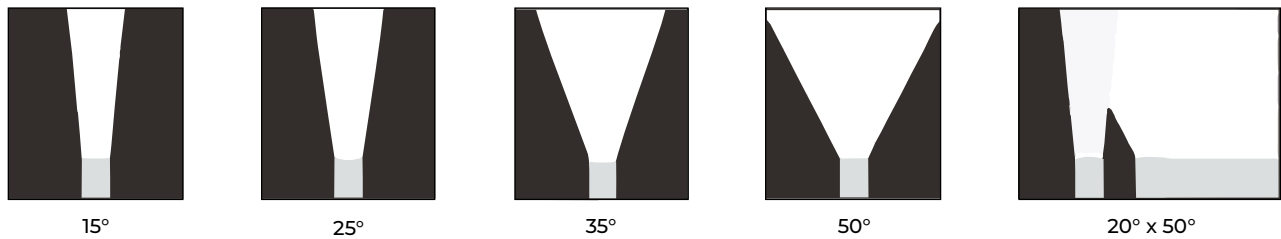

LWW-SL-RGBW

HIGH-OUTPUT MINI RGB/RGBW LED WALL WASHER

DIMENSIONS

OPTICS