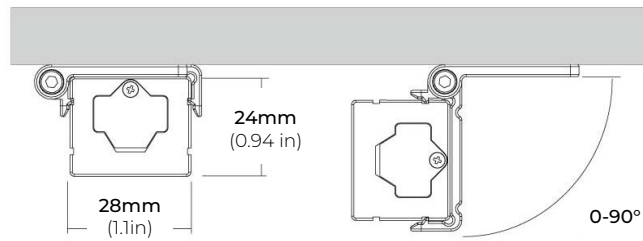

MODEL	ULX1018	ULX1024	ULX1032	ULX1048
LENGTH	18"	24"	32"	48"
WATTS	10W	13.5W	17W	27W
LUMENS	700	945	1150	1890

MODEL	LENGTH	FINISH	VOLTAGE	OPTIONS
ULX	1018 18"	WH White	UNV 120-277V	MS* Motion Sensor
	1024 24"			
	1032 32"			
	1048 48"			

*Custom.
Minimum Order (Qty. 50)
required. Allow 4 weeks
lead time.

ULX SERIES

120V 0-10V DIMMING UNDERCABINET LED FIXTURE

DIMENSIONS

COMPATIBLE ACCESSORIES

ULX-HWC-72-WH (white)
72" HARDWIRE POWER FEED CABLE

ULD-JBS-WH (white)

DIRECT WIRE JUNCTION BOX
6.25" x 3.6" x 1.0" (L x W x H)