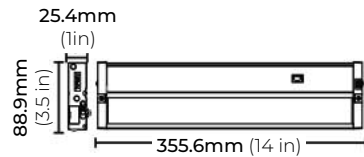

MODEL	ULR11	ULR14	ULR22	ULR28	ULR33	ULR42
LENGTH	11"	14"	22"	28"	33"	42"
WATTS	6W	8W	10W	12W	15W	18W

MODEL	LENGTH	COLOR TEMP	FINISH	VOLTAGE
ULR	11 11"	*27K 2700K	WH White	120V 120V AC
	14 14"	*30K 3000K		
	22 22"	*35K 3500K		
	28 28"			
	33 33"			
	42 42"	* Built in switchable CCTs in fixture		

### DIMENSIONS

**ULR-11**  
6W | 11 INCHES

**ULR-14**  
8W | 14 INCHES

**ULR-22**  
10W | 22 INCHES

**ULR-28**  
12W | 28 INCHES

**ULR-33**  
15W | 33 INCHES

**ULR-42**  
18W | 42 INCHES