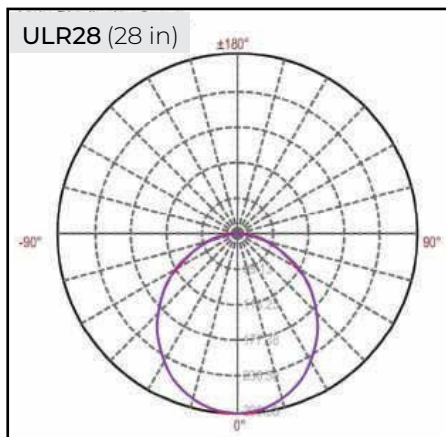

ULR SERIES

120V SWITCHABLE CCT UNDERCABINET LED FIXTURE

PHOTOMETRICS

COMPATIBLE ACCESSORIES

ULR-LNK6-WH (white)
6" INTER LINK CABLE

ULR-LNK12-WH (white)
12" INTER LINK CABLE

ULR-LNK24-WH (white)
24" INTER LINK CABLE

ULR-PCA-60-WH (white)
60" AC DIRECT PLUG IN POWER FEED CABLE