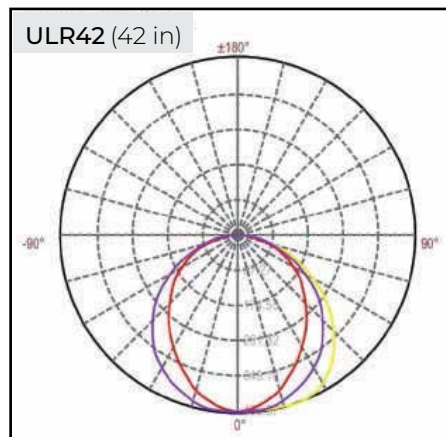

ULR SERIES

120V SWITCHABLE CCT UNDERCABINET LED FIXTURE

PHOTOMETRICS

COMPATIBLE ACCESSORIES

ULR-LNK6-WH (white)
6" INTER LINK CABLE

ULR-LNK12-WH (white)
12" INTER LINK CABLE

ULR-LNK24-WH (white)
24" INTER LINK CABLE

ULR-PCA-60-WH (white)
60" AC DIRECT PLUG IN POWER FEED CABLE