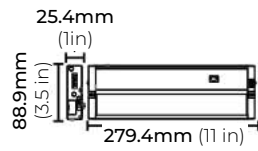

### SPECIFICATIONS

INPUT VOLTAGE	120V/ 60 Hz
POWER CONSUMPTION	6W- 18W per Ft.
LUMEN OUTPUT	350 - 1250 Lumens per Ft.
CRI	90+
COLOR TEMPERATURE	27K/ 30K/ 35K
MAXIMUM RUN LENGTH	Up to 300W
DIMMING	TRIAC
OPERATING TEMPERATURE	40°F (-40°C) to +140°F (+60°C)
BEAM ANGLE	110°
IP RATING	IP45
FINISH	White
CERTIFICATIONS	UL Listed
LUMEN MAINTENANCE	50,000 Hrs.
DIMENSIONS	89 x 25.4mm (3.5 x 1") (WxH)

MODEL	ULR11	ULR14	ULR22	ULR28	ULR33	ULR42
LENGTH	11"	14"	22"	28"	33"	42"
WATTS	6W	8W	10W	12W	15W	18W

MODEL	LENGTH	COLOR TEMP	FINISH	VOLTAGE
ULR	11 11"	*27K 2700K	WH White	120V 120V AC
	14 14"	*30K 3000K		
	22 22"	*35K 3500K		
	28 28"			
	33 33"			
	42 42"	* Built in switchable CCTs in fixture		

### DIMENSIONS

**ULR-11**  
6W | 11 INCHES

**ULR-14**  
8W | 14 INCHES

**ULR-22**  
10W | 22 INCHES

**ULR-28**  
12W | 28 INCHES

**ULR-33**  
15W | 33 INCHES

**ULR-42**  
18W | 42 INCHES