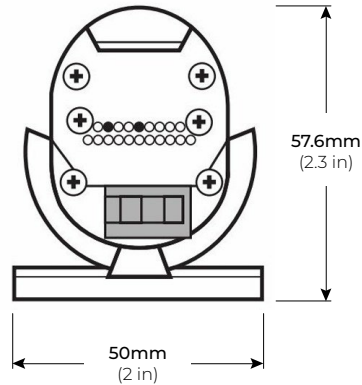

SPECIFICATIONS

INPUT VOLTAGE	110-277V AC
OPERATING FREQUENCY	50/60 Hz
DRIVER	Internal / Built-In
POWER CONSUMPTION	11.9W (1 Ft.) 48W (4FT.)
DISTRIBUTION	10° x 10° / 10° x 60° / 30° x 60°
CRI	90+
COLOR TEMPERATURE	22K / 25K / 27K / 30K / 35K / 40K / 50K
DIMMING/ CONTROL	110-277V AC 0-10V, DMX/ RDM
LENS	Clear Polycarbonate
CONNECTORS	Integral Male/Female 5 pin
MAXIMUM RUN LENGTH	48 Ft.
ENVIRONMENT	Indoor / Dry / Damp Location
OPERATING TEMPERATURE	14°F (-10°C) to 104°F (+40°C)
STORAGE TEMPERATURE	40°F (-40°C) to 176°F (+80°C)
MOUNTING OPTIONS	Adjustable 80° + 80°
CERTIFICATIONS	ETL, Conforms to UL STD 1598, Certified to CSA STD C2.2 NO.250.0-08

FEATURES

- Up to 1100+ Lumens per Ft.
- Up to 90+ Lumens per Watt
- Proprietary Optical Technology
- 0-10V, DMX and MultiVolt Input Options
- Small Profile Fixture
- Continuous Run Capability
- Proprietary Adjustable Mounting Bracket
- Facade Wall Washing
- Graze Lighting
- Signage

SLG-4200

0-10V HP INTERNAL LED LINEAR COVE

DIMENSIONS

LUMENS

MODEL	CCT	Lumen/ FT	EFFICACY (lm/W)
SLG-4200	2200K	993	84.6
	2500K	1004	84.8
	2700K	1015	85.3
	3000K	1026	86.2
	3500K	1038	87.2
	4000K	1045	87.8
	5000K	1056	88.3