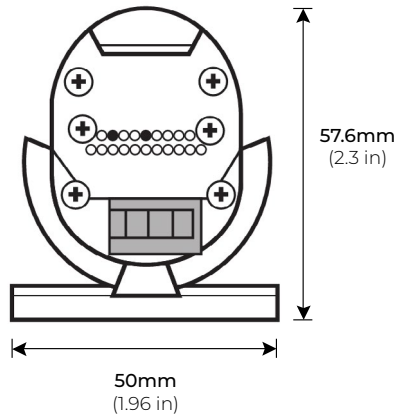

### SPECIFICATIONS

OPERATING VOLTAGE	120V AC
OPERATING FREQUENCY	50Hz / 60 Hz
DRIVER	Internal / Built-in
POWER CONSUMPTION	11.9W (1ft)   47.7W (4ft)
DISTRIBUTION	10° x 10° / 10° x 60° / 30° x 60°
CRI	90+
COLOR TEMPERATURE	22K/ 24K/ 27K/ 30K/ 35K/ 40K/ 50K
DIMMING/ CONTROL	100-120V/ ELV
LENS	Clear Polycarbonate
CONNECTORS	Integral Male / Female 5 pin
MAXIMUM RUN LENGTH	48 Ft.
ENVIRONMENT	Indoor / Dry / Damp Location
OPERATING TEMPERATURE	14°F (-10°C) ~ 104°F (40°C)
STORAGE TEMPERATURE	40°F (-40°C) ~ 176°F (80°C)
MOUNTING OPTIONS	Adjustable 80° + 80°
CERTIFICATIONS	ETL, Conforms to UL STD 1598, Certified to CSA STD C2.2 NO.250.0-08

### FEATURES

- Up to 1000+ Lumens per foot
- Up to 90+ Lumens per Watt
- Proprietary Optical Technology
- ELV Dimming
- Small Profile Fixture
- Continuous Run Capability
- Proprietary Adjustable Mounting Bracket
- Facade Wall Washing
- Graze Lighting
- Signage

### DIMENSIONS