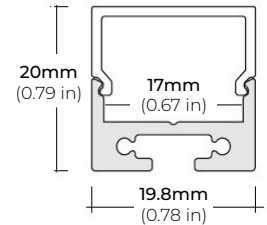

LSMW-50HF

5.0W HIGH-OUTPUT OUTDOOR FLEXIBLE LED STRIP

DIMENSIONS

COMPATIBLE ALUMINUM PROFILES

SURFACE PROFILES

ALU-DS100

LENGTHS 39" | 78" | 84"
LENS Clear, Frosted
FINISH Silver

ALP-70

LENGTHS 49.25" | 84" | 98.5"
LENS Frosted
FINISH White | Black | Silver

ALP-75C (CORNER)

LENGTHS 49" | 84" | 98"
LENS Frosted
FINISH Black | Silver

ALP-80

LENGTHS 49.25" | 98.5"
LENS Frosted
FINISH Silver

ALP-90

LENGTHS 48" | 96"
LENS Frosted
FINISH Black | Silver

ALP-102

LENGTHS 49" | 98"
LENS Frosted, Black, Asymmetric, Double Asymmetric
FINISH Silver

ALP-130

LENGTHS 49" | 84" | 98"
LENS Frosted
FINISH Silver | Black

ALP-140

LENGTHS 48" | 98"
LENS Frosted
FINISH Silver

* For more compatible profiles, visit corelightingusa.com

RECESSED PROFILES

ALP-60R

LENGTHS 49" | 84" | 98"
LENS Frosted
FINISH White | Black | Silver

ALP-102R

LENGTHS 49" | 98"
LENS Frosted
FINISH Silver

* For more compatible profiles, visit corelightingusa.com