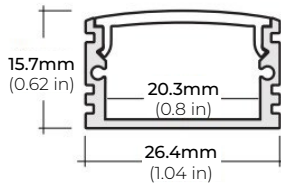

LSMW-50HF

5.0W HIGH-OUTPUT OUTDOOR FLEXIBLE LED STRIP

DIMENSIONS

COMPATIBLE ALUMINUM PROFILES

SURFACE PROFILES

ALU-DS100

LENGTHS 39" | 78" | 84"
LENS Clear, Frosted
FINISH Silver

ALP-70

LENGTHS 49.25" | 84" | 98.5"
LENS Frosted
FINISH White | Black | Silver

ALP-75C (CORNER)

LENGTHS 49" | 84" | 98"
LENS Frosted
FINISH Black | Silver

ALP-80

LENGTHS 49.25" | 98.5"
LENS Frosted
FINISH Silver

ALP-90

LENGTHS 48" | 96"
LENS Frosted
FINISH Black | Silver

ALP-102

LENGTHS 49" | 98"
LENS Frosted, Black, Asymmetric, Double Asymmetric
FINISH Silver

ALP-130

LENGTHS 49" | 84" | 98"
LENS Frosted
FINISH Silver | Black

ALP-140

LENGTHS 48" | 98"
LENS Frosted
FINISH Silver

* For more compatible profiles, visit corelightingusa.com

RECESSED PROFILES

ALP-60R

LENGTHS 49" | 84" | 98"
LENS Frosted
FINISH White | Black | Silver

ALP-102R

LENGTHS 49" | 98"
LENS Frosted
FINISH Silver

* For more compatible profiles, visit corelightingusa.com