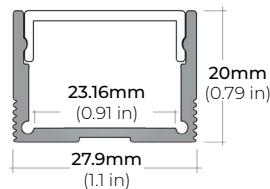

ALP-130

LENGTHS 49" | 84" | 98"
LENS Frosted
FINISH Silver | Black

ALP-140

LENGTHS 48" | 98"
LENS Frosted
FINISH Silver