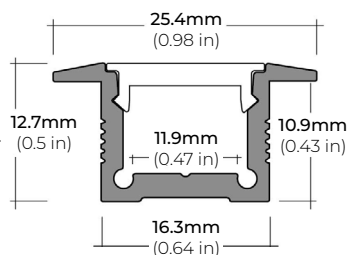

RECESSED PROFILES

ALP-60R

LENGTHS 49" | 84" | 98"
LENS Frosted
FINISH White | Black | Silver

ALP-102R

LENGTHS 49" | 98"
LENS Frosted
FINISH Silver