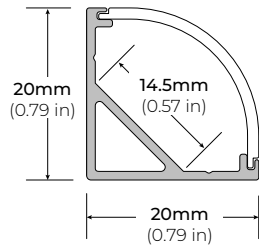

### DIMENSIONS

##### ALU-DS100

LENGTHS 39" | 78" | 84"  
LENS Clear, Frosted  
FINISH Silver

##### ALP-70

LENGTHS 49.25" | 84" | 98.5"  
LENS Frosted  
FINISH White | Black | Silver

##### ALP-75C (CORNER)

LENGTHS 49" | 84" | 98"  
LENS Frosted  
FINISH Black | Silver