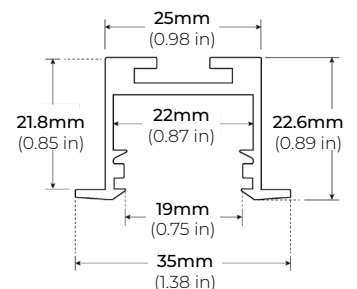

* For more compatible profiles, visit corelightingusa.com