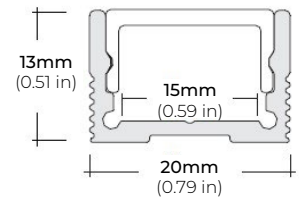

ALP-70

LENGTHS 49.25" | 84" | 98.5"
LENS Frosted
FINISH White | Black | Silver