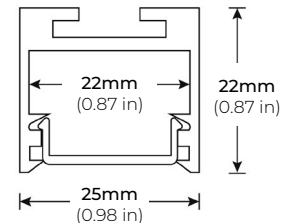

ALP-102

LENGTHS 49" | 98"
LENS Frosted, Black, Asymmetric, Double Asymmetric
FINISH Silver