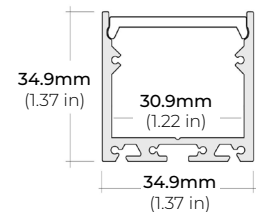

* For more compatible profiles, visit corelightingusa.com