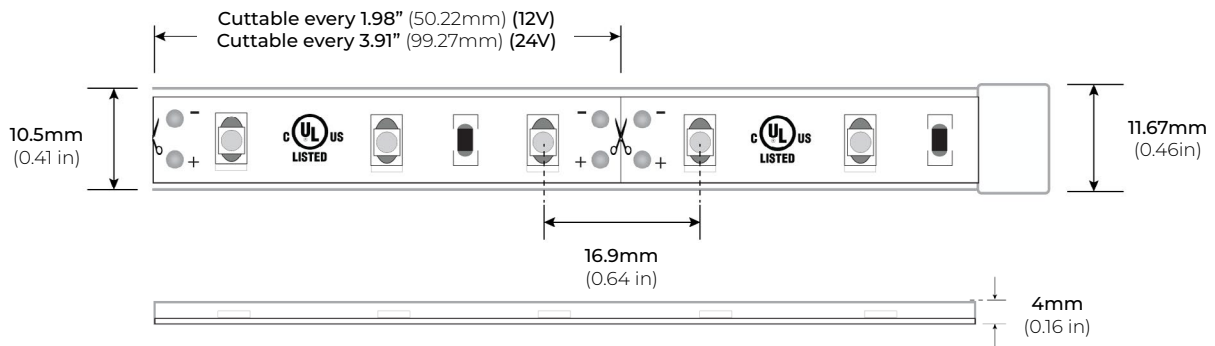

SPECIFICATIONS

INPUT VOLTAGE	12V 24V DC
POWER CONSUMPTION	1.5W per Ft.
NO. OF LEDS	18 LEDs per Ft.
LUMEN OUTPUT	115 Lm/Ft. (3000K)
CRI	95+
COLOR TEMPERATURE	22K / 24K / 27K / 30K / 35K / 40K / 50K 60K / RD / BL / GR / PK / PR / AM / OR
DIMMING	MLV, ELV, 0-10 and TRIAC
MAXIMUM RUN LENGTH	16.4 Ft. (12V) 24 Ft. (24V)
CUTTABLE	Every 1.98" (50.22mm) (12V) Every 3.91" in. (99.27mm) (24V)
BINNING	1.5 Step Macadam Elipse
OPERATING TEMPERATURE	-40°F (-40°C) ~ +140°F (+60°C)
BEAM ANGLE	120°
IP RATING	IP65 wet location (outdoor)
CERTIFICATIONS	UL Listed, TITLE 24 JA8
LUMEN MAINTENANCE	50,000 Hrs.

MODEL	COLOR TEMP		LENGTH	VOLTAGE	PROFILE
LSMW15	22K 2200K	RD Red	16 16 Ft.	12 12V	See Page 2 for compatible profiles.
	24K 2400K	BL Blue	25 25 Ft.	24 24V DC	
	27K 2700K	GR Green	32 32 Ft.		
	30K 3000K	PK Pink	1XX per Ft.		
	35K 3500K	PR Purple			
	40K 4000K	AM Amber			
	50K 5000K	OR Orange			
	60K 6000K				
			*1 = Custom length per FT. (12V Strip cuttable every 1.98") (24V Strip cuttable every 3.91")		* Custom color finishes require powder coating. Allow 7 days leads time.

LSMW-15

1.5W OUTDOOR FLEXIBLE LED STRIP

DIMENSIONS

COMPATIBLE ALUMINUM PROFILES

SURFACE PROFILES

ALU-SF

LENGTHS 39" | 78" | 84" | 98"
LENS Clear, Frosted
FINISH Black | Silver

ALU-CN (CORNER)