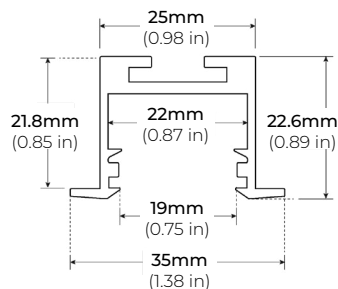

RECESSED PROFILES

ALP-102R

LENGTHS 49" | 98"
LENS Frosted
FINISH Silver

ALP-210RN

LENGTHS 49" | 98"
LENS Frosted
FINISH Silver