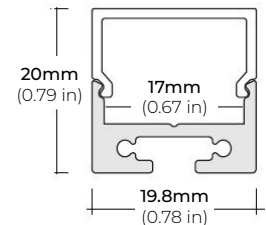

LSMW-15

1.5W OUTDOOR FLEXIBLE LED STRIP

DIMENSIONS

COMPATIBLE ALUMINUM PROFILES

SURFACE PROFILES

ALU-SF

LENGTHS 39" | 78" | 84" | 98"
LENS Clear, Frosted
FINISH Black | Silver

ALU-CN (CORNER)

LENGTHS 39" | 78" | 84" | 96"
LENS Clear, Frosted
FINISH Black | Silver

ALU-DS100

LENGTHS 39" | 78" | 84"
LENS Clear, Frosted
FINISH Silver

ALP-70

LENGTHS 49" | 84" | 98"
LENS Frosted
FINISH White | Black | Silver

ALP-75C (CORNER)

LENGTHS 49" | 84" | 98"
LENS Frosted
FINISH Black | Silver

ALP-80

LENGTHS 49.25" | 98.5"
LENS Frosted
FINISH Silver

* For more compatible profiles, visit corelightingusa.com

RECESSED PROFILES

PSDL-30W-24V	CLASS 2	6.5" X 3.63" X 1.58"
PSDL-60W-24V	CLASS 2	7.4" X 3.63" X 1.58"
PSDL-96W-24V	CLASS 2	8.67" X 3.67 X 1.62"
PSDL-150W-24V		10.25" X 4.06" X 1.82"
PSDL-192W-24V	CLASS 2	11" X 4" X 1.82"
PSDL-200W-24V		10.25" X 4.06" X 1.82"
PSDL-288W-24V	CLASS 2	11.85" X 4.25" X 1.82"
PSDL-300W-24V		10.25" X 4.06" X 1.82"