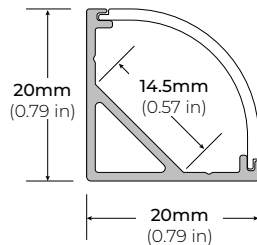

LSMW-15

1.5W OUTDOOR FLEXIBLE LED STRIP

DIMENSIONS

COMPATIBLE ALUMINUM PROFILES

SURFACE PROFILES

ALU-SF

LENGTHS 39" | 78" | 84" | 98"
LENS Clear, Frosted
FINISH Black | Silver

ALU-CN (CORNER)

LENGTHS 39" | 78" | 84" | 96"
LENS Clear, Frosted
FINISH Black | Silver

ALU-DS100

LENGTHS 39" | 78" | 84"
LENS Clear, Frosted
FINISH Silver

ALP-70

LENGTHS 49" | 84" | 98"
LENS Frosted
FINISH White | Black | Silver

ALP-75C (CORNER)

LENGTHS 49" | 84" | 98"
LENS Frosted
FINISH Black | Silver

ALP-80

LENGTHS 49.25" | 98.5"
LENS Frosted
FINISH Silver

* For more compatible profiles, visit corelightingusa.com

RECESSED PROFILES

PSDL-30W-24V	CLASS 2	6.5" X 3.63" X 1.58"
PSDL-60W-24V	CLASS 2	7.4" X 3.63" X 1.58"
PSDL-96W-24V	CLASS 2	8.67" X 3.67 X 1.62"
PSDL-150W-24V		10.25" X 4.06" X 1.82"
PSDL-192W-24V	CLASS 2	11" X 4" X 1.82"
PSDL-200W-24V		10.25" X 4.06" X 1.82"
PSDL-288W-24V	CLASS 2	11.85" X 4.25" X 1.82"
PSDL-300W-24V		10.25" X 4.06" X 1.82"