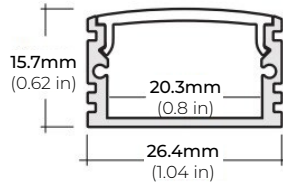

MODEL	COLOR TEMP		LENGTH	VOLTAGE	PROFILE
LSMW15	22K 2200K	RD Red	16 16 Ft.	12 12V	See Page 2 for compatible profiles.
	24K 2400K	BL Blue	25 25 Ft.	24 24V DC	
	27K 2700K	GR Green	32 32 Ft.		
	30K 3000K	PK Pink	1XX per Ft.		
	35K 3500K	PR Purple			
	40K 4000K	AM Amber			
	50K 5000K	OR Orange			
	60K 6000K				
			*1 = Custom length per FT. (12V Strip cuttable every 1.98") (24V Strip cuttable every 3.91")		* Custom color finishes require powder coating. Allow 7 days leads time.

LSMW-15

1.5W OUTDOOR FLEXIBLE LED STRIP

DIMENSIONS

COMPATIBLE ALUMINUM PROFILES

SURFACE PROFILES

ALU-SF

LENGTHS 39" | 78" | 84" | 98"
LENS Clear, Frosted
FINISH Black | Silver

ALU-CN (CORNER)

LENGTHS 39" | 78" | 84" | 96"
LENS Clear, Frosted
FINISH Black | Silver

ALU-DS100

LENGTHS 39" | 78" | 84"
LENS Clear, Frosted
FINISH Silver

ALP-70

LENGTHS 49" | 84" | 98"
LENS Frosted
FINISH White | Black | Silver

ALP-75C (CORNER)

LENGTHS 49" | 84" | 98"
LENS Frosted
FINISH Black | Silver

ALP-80

LENGTHS 49.25" | 98.5"
LENS Frosted
FINISH Silver

* For more compatible profiles, visit corelightingusa.com

RECESSED PROFILES