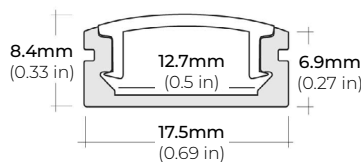

LSMW-15

1.5W OUTDOOR FLEXIBLE LED STRIP

DIMENSIONS

COMPATIBLE ALUMINUM PROFILES

SURFACE PROFILES

ALU-SF

LENGTHS 39" | 78" | 84" | 98"
LENS Clear, Frosted
FINISH Black | Silver

ALU-CN (CORNER)

LENGTHS 39" | 78" | 84" | 96"
LENS Clear, Frosted
FINISH Black | Silver

ALU-DS100

LENGTHS 39" | 78" | 84"
LENS Clear, Frosted
FINISH Silver

ALP-70

LENGTHS 49" | 84" | 98"
LENS Frosted
FINISH White | Black | Silver

ALP-75C (CORNER)

LENGTHS 49" | 84" | 98"
LENS Frosted
FINISH Black | Silver

ALP-80

LENGTHS 49.25" | 98.5"
LENS Frosted
FINISH Silver

* For more compatible profiles, visit corelightingusa.com

RECESSED PROFILES