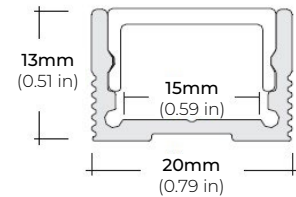

MODEL	COLOR TEMP		LENGTH	VOLTAGE	PROFILE
LSMW15	22K 2200K	RD Red	16 16 Ft.	12 12V	See Page 2 for compatible profiles.
	24K 2400K	BL Blue	25 25 Ft.	24 24V DC	
	27K 2700K	GR Green	32 32 Ft.		
	30K 3000K	PK Pink	1XX per Ft.		
	35K 3500K	PR Purple			
	40K 4000K	AM Amber			
	50K 5000K	OR Orange			
	60K 6000K				
			*1 = Custom length per FT. (12V Strip cuttable every 1.98") (24V Strip cuttable every 3.91")		* Custom color finishes require powder coating. Allow 7 days leads time.

LSMW-15

1.5W OUTDOOR FLEXIBLE LED STRIP

DIMENSIONS

COMPATIBLE ALUMINUM PROFILES

SURFACE PROFILES

ALU-SF

LENGTHS 39" | 78" | 84" | 98"
LENS Clear, Frosted
FINISH Black | Silver

ALU-CN (CORNER)

LENGTHS 39" | 78" | 84" | 96"
LENS Clear, Frosted
FINISH Black | Silver

ALU-DS100

LENGTHS 39" | 78" | 84"
LENS Clear, Frosted
FINISH Silver

ALP-70

LENGTHS 49" | 84" | 98"
LENS Frosted
FINISH White | Black | Silver

ALP-75C (CORNER)

LENGTHS 49" | 84" | 98"
LENS Frosted
FINISH Black | Silver

ALP-80

LENGTHS 49.25" | 98.5"
LENS Frosted
FINISH Silver

* For more compatible profiles, visit corelightingusa.com

RECESSED PROFILES