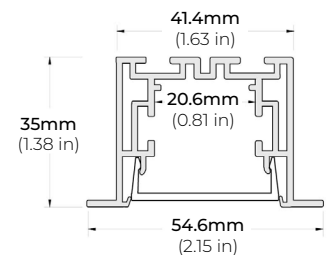

* For more compatible profiles, visit corelightingusa.com