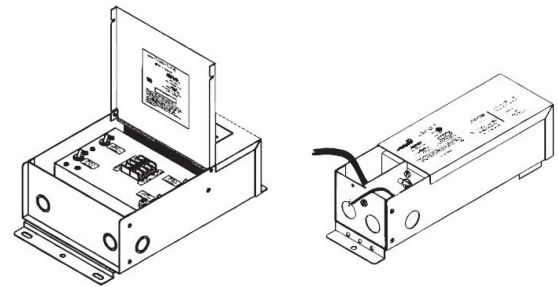

PSDH SERIES HIGH PERFORMANCE MAGNETIC LOW VOLTAGE (MLV)

PSDH-48W-24V	CLASS 2	11.25" X 3.38" X 3.38"
PSDH-96W-24V	CLASS 2	11.25" X 3.38" X 3.37"
PSDH-288W-24V	CLASS 2	14.25" X 8.43" X 4.43"