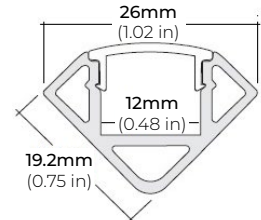

MODEL	COLOR TEMP		LENGTH	VOLTAGE	PROFILE
LSMW15	22K 2200K	RD Red	16 16 Ft.	12 12V	See Page 2 for compatible profiles.
	24K 2400K	BL Blue	25 25 Ft.	24 24V DC	
	27K 2700K	GR Green	32 32 Ft.		
	30K 3000K	PK Pink	1XX per Ft.		
	35K 3500K	PR Purple			
	40K 4000K	AM Amber			
	50K 5000K	OR Orange			
	60K 6000K				
			*1 = Custom length per FT. (12V Strip cuttable every 1.98") (24V Strip cuttable every 3.91")		* Custom color finishes require powder coating. Allow 7 days leads time.

LSMW-15

1.5W OUTDOOR FLEXIBLE LED STRIP

DIMENSIONS

COMPATIBLE ALUMINUM PROFILES

SURFACE PROFILES

ALU-SF

LENGTHS 39" | 78" | 84" | 98"
LENS Clear, Frosted
FINISH Black | Silver

ALU-CN (CORNER)

LENGTHS 39" | 78" | 84" | 96"
LENS Clear, Frosted
FINISH Black | Silver

ALU-DS100

LENGTHS 39" | 78" | 84"
LENS Clear, Frosted
FINISH Silver

ALP-70

LENGTHS 49" | 84" | 98"
LENS Frosted
FINISH White | Black | Silver

ALP-75C (CORNER)

LENGTHS 49" | 84" | 98"
LENS Frosted
FINISH Black | Silver

ALP-80

LENGTHS 49.25" | 98.5"
LENS Frosted
FINISH Silver

* For more compatible profiles, visit corelightingusa.com

RECESSED PROFILES