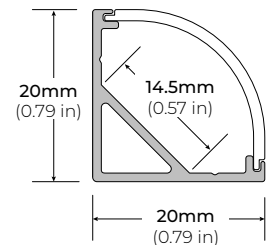

### DIMENSIONS

##### ALU-DS100

LENGTHS 39" | 78" | 84"  
LENS Clear, Frosted  
FINISH Silver

##### ALP-70

LENGTHS 49.25" | 84" | 98.5"  
LENS Frosted  
FINISH White | Black | Silver

##### ALP-75C (CORNER)

LENGTHS 49" | 84" | 98"  
LENS Frosted  
FINISH Black | Silver