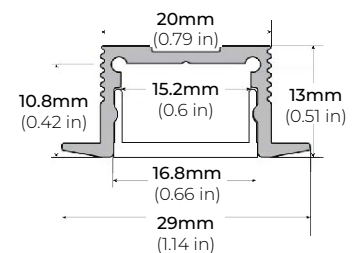

* For more compatible profiles, visit corelightingusa.com