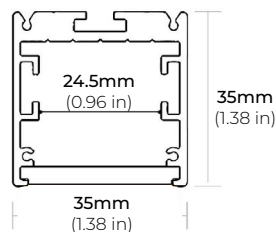

ALP-150LX

LENGTHS 49" | 98"
LENS Frosted
FINISH White | Black

ALP-160

LENGTHS 49" | 98"
LENS Frosted
FINISH Silver