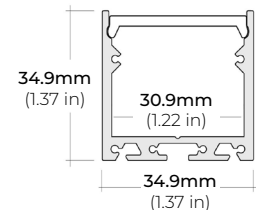

LSM-75HF

7.0W HIGH-OUTPUT INDOOR FLEXIBLE LED STRIP

COMPATIBLE ALUMINUM PROFILES

SURFACE PROFILES

ALU-SF

LENGTHS 39.4" | 78.9" | 84" | 98"
LENS Clear, Frosted
FINISH Black | Silver

ALU-DS100

LENGTHS 39" | 78" | 84"
LENS Clear, Frosted
FINISH Silver

ALP-70

LENGTHS 49.25" | 84" | 98.5"
LENS Frosted
FINISH White | Black | Silver

ALP-75C (CORNER)

LENGTHS 49" | 84" | 98"
LENS Frosted
FINISH Black | Silver

ALP-80

LENGTHS 49.25" | 98.5"
LENS Frosted
FINISH Silver

ALP-102

LENGTHS 49" | 98"
LENS Frosted, Black, Asymmetric, Double Asymmetric
FINISH Black | Silver | White

ALP-130

LENGTHS 49" | 84" | 98"
LENS Frosted
FINISH Silver | Black

ALP-140

LENGTHS 48" | 98"
LENS Frosted
FINISH Silver

ALP-150LX

LENGTHS 49" | 98"
LENS Frosted
FINISH White | Black

ALP-160

LENGTHS 49" | 98"
LENS Frosted
FINISH Silver

* For more compatible profiles, visit corelightingusa.com

RECESSED PROFILES

ALP-20R

LENGTHS 49.25" | 98.5"
LENS Frosted
FINISH White | Black | Silver

ALP-70R

LENGTHS 48" | 98"
LENS Frosted
FINISH Black | Silver

* For more compatible profiles, visit corelightingusa.com