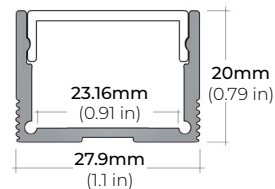

##### ALP-75C (CORNER)

LENGTHS 49" | 84" | 98"  
LENS Frosted  
FINISH Black | Silver

##### ALP-80

LENGTHS 49.25" | 98.5"  
LENS Frosted  
FINISH Silver

##### ALP-102

LENGTHS 49" | 98"  
LENS Frosted, Black, Asymmetric, Double Asymmetric  
FINISH Black | Silver | White

##### ALP-130

LENGTHS 49" | 84" | 98"  
LENS Frosted  
FINISH Silver | Black