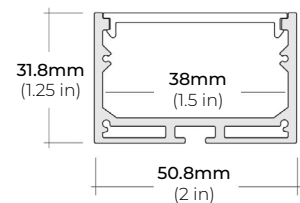

* For more compatible profiles, visit corelightingusa.com