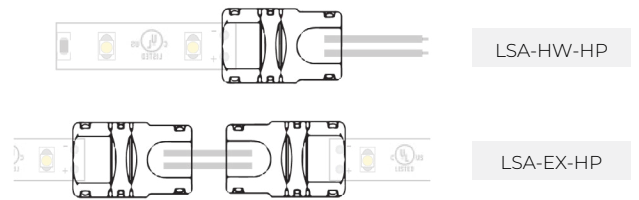

LSM-75HF

7.0W HIGH-OUTPUT INDOOR FLEXIBLE LED STRIP

DIMENSIONS

COMPATIBLE CONNECTORS

For more information about connector-profile compatibility, visit corelightingusa.com/tape-light-accessories.

HP PRO CONNECTORS

QUICK CONNECT SNAP-ON
(0.96" X 0.67" X 0.31")

LSA-HW24-HPX12 24" HARDWIRE CONNECTOR
LSA-HW60-HPX12 60" HARDWIRE CONNECTOR

LSA-EX3-HPX12 3" LINK
LSA-EX8-HPX12 8" LINK
LSA-EX24-HPX12 24" LINK