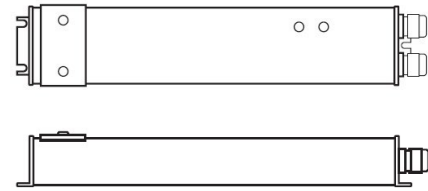

LSM-75HF

7.0W HIGH-OUTPUT INDOOR FLEXIBLE LED STRIP

COMPATIBLE TRANSFORMERS

PSDE SERIES

0-10V DIMMING W/ JUNCTION BOX

PSDE-60W-24V-010-JB	CLASS 2	12.1" X 2.36" X 1.4"
PSDE-96W-24V-010-JB	CLASS 2	12.1" X 2.36" X 1.4"