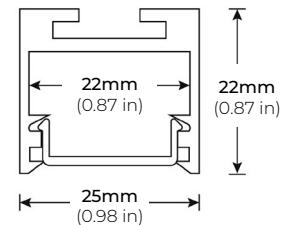

LSM-75HF

7.0W HIGH-OUTPUT INDOOR FLEXIBLE LED STRIP

COMPATIBLE ALUMINUM PROFILES

SURFACE PROFILES

ALU-SF

LENGTHS 39.4" | 78.9" | 84" | 98"
LENS Clear, Frosted
FINISH Black | Silver

ALU-DS100

LENGTHS 39" | 78" | 84"
LENS Clear, Frosted
FINISH Silver

ALP-70

LENGTHS 49.25" | 84" | 98.5"
LENS Frosted
FINISH White | Black | Silver

ALP-75C (CORNER)

LENGTHS 49" | 84" | 98"
LENS Frosted
FINISH Black | Silver

ALP-80

LENGTHS 49.25" | 98.5"
LENS Frosted
FINISH Silver

ALP-102

LENGTHS 49" | 98"
LENS Frosted, Black, Asymmetric, Double Asymmetric
FINISH Black | Silver | White

ALP-130

LENGTHS 49" | 84" | 98"
LENS Frosted
FINISH Silver | Black

ALP-140

LENGTHS 48" | 98"
LENS Frosted
FINISH Silver

ALP-150LX

LENGTHS 49" | 98"
LENS Frosted
FINISH White | Black

ALP-160

LENGTHS 49" | 98"
LENS Frosted
FINISH Silver

* For more compatible profiles, visit corelightingusa.com

RECESSED PROFILES

ALP-20R

LENGTHS 49.25" | 98.5"
LENS Frosted
FINISH White | Black | Silver

ALP-70R

LENGTHS 48" | 98"
LENS Frosted
FINISH Black | Silver

* For more compatible profiles, visit corelightingusa.com