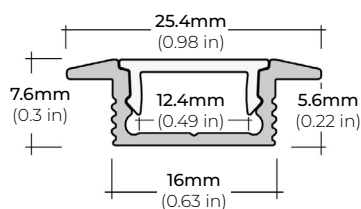

RECESSED PROFILES

ALP-20R

LENGTHS 49.25" | 98.5"
LENS Frosted
FINISH White | Black | Silver

ALP-70R

LENGTHS 48" | 98"
LENS Frosted
FINISH Black | Silver