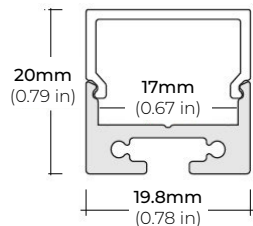

ALP-80

LENGTHS 49.25" | 98.5"
LENS Frosted
FINISH Silver

ALP-102

LENGTHS 49" | 98"
LENS Frosted, Black, Asymmetric, Double Asymmetric
FINISH Black | Silver | White