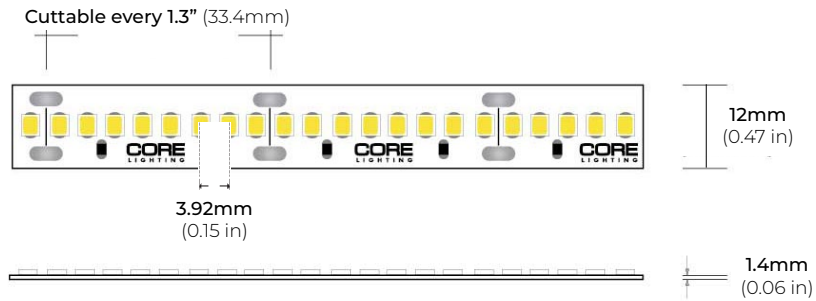

## 7.0W HIGH-OUTPUT INDOOR FLEXIBLE LED STRIP

Project \_\_\_\_\_  
Location \_\_\_\_\_  
Quote/ Ref # \_\_\_\_\_

**LSM-75HF** High Output Flexible LED strip is designed to produce more than 830 Lumens at 7.0 Watts per foot. This field cuttable LED strip features a low profile design that allows it to be attached almost anywhere. It is suitable for most common lighting applications. The LSM-75HF produces a 120° light beam spread and is available in different color temperatures to fit your specific needs. UL listed

### SPECIFICATIONS

INPUT VOLTAGE	24V DC
POWER CONSUMPTION	7W/Ft.
NO. OF LEDS	72 LEDs per Ft.
LUMEN OUTPUT	830 Lm/Ft. (35K)
CRI	95+
COLOR TEMPERATURE	27K / 30K / 35K / 40K / 50K
DIMMING	MLV, ELV, 0-10 and TRIAC
MAXIMUM RUN LENGTH	20 Ft.
CUTTABLE	Every 1.31 in (33.4mm)
BINNING	1.5 Step Macadam Elipse
OPERATING TEMPERATURE	-40°F (-40°C) ~ +140°F (+60°C)
BEAM ANGLE	120°
IP RATING	IP45 dry location (Indoor)
CERTIFICATIONS	UL Listed, TITLE 24 JA8
LUMEN MAINTENANCE	50,000 Hrs.

### LUMENS

CCT	LM/ FT	CRI	R9	R13
2700K	770	96	96	97
3000K	802	97	95	98
3500K	830	96	98	97
4000K	865	97	98	98

\*Approved for closet / storage space installation per NEC 410.16(A)(3) and 410.16(C)(5)

MODEL	COLOR TEMP	LENGTH	VOLTAGE	PROFILE
LSM75HF	<b>27K</b> 2700K	<b>16</b> 16 Ft.	<b>24</b> 24V DC	See Page 3 for compatible profiles.
	<b>30K</b> 3000K	<b>100</b> 100 Ft.		
	<b>35K</b> 3500K	<b>1XX</b> per Ft.		
	<b>40K</b> 4000K			
	<b>50K</b> 5000K			
		*1 = Custom length per FT. (Cuttable every 1.31")		* Custom color finishes require powder coating. Allow 7 days leads time.

### DIMENSIONS