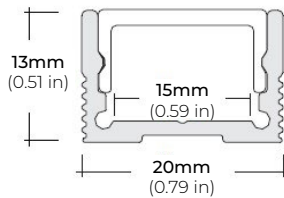

ALP-70

LENGTHS 49.25" | 84" | 98.5"
LENS Frosted
FINISH White | Black | Silver