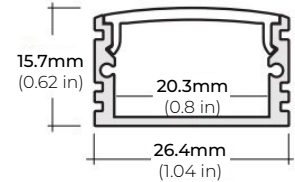

### DIMENSIONS

#### SURFACE PROFILES

##### ALU-SF

LENGTHS 39.4" | 78.9" | 84" | 98"  
LENS Clear, Frosted  
FINISH Black | Silver

##### ALU-DS100

LENGTHS 39" | 78" | 84"  
LENS Clear, Frosted  
FINISH Silver