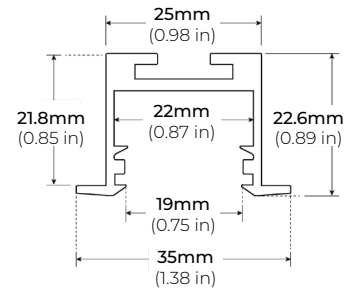

RECESSED PROFILES

ALP-70R

LENGTHS 48" | 98"
LENS Frosted
FINISH Black | Silver

ALP-102R

LENGTHS 49" | 98"
LENS Frosted
FINISH Silver

ALP-230RN

LENGTHS 49" | 98"
LENS Frosted
FINISH Silver

ALP-330RN

LENGTHS 49" | 98"
LENS Frosted
FINISH Silver

* For more compatible profiles, visit corelightingusa.com

LSM-60

6.0W INDOOR FLEXIBLE LED STRIP

COMPATIBLE TRANSFORMERS

PSDL SERIES TRIAC DIMMABLE

PSDL-30W-24V	CLASS 2	6.5" X 3.63" X 1.03"
PSDL-60W-24V	CLASS 2	7.4" X 3.63" X 1.03"
PSDL-96W-24V	CLASS 2	8.67" X 3.67 X 1.62"
PSDL-150W-24V		8.67" X 3.67" X 1.62"
PSDL-192W-24V	CLASS 2	10.25" X 4.06" X 1.82"
PSDL-200W-24V		10.25" X 4.06" X 1.82"
PSDL-288W-24V	CLASS 2	10.25" X 4.06" X 1.82"
PSDL-300W-24V		10.25" X 4.06" X 1.82"