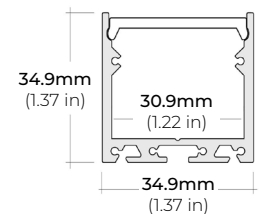

LENGTHS 49" | 84" | 98"
LENS Frosted
FINISH White | Black | Silver

ALP-75C

LENGTHS 49" | 84" | 98.5"
LENS Frosted
FINISH Black | Silver

ALP-80

LENGTHS 49" | 98"
LENS Frosted
FINISH Silver

ALP-90

LENGTHS 48" | 96"
LENS Frosted
FINISH Silver

ALP-102

LENGTHS 49" | 98"
LENS Frosted, Black, Asymmetric, Double Asymmetric
FINISH Black | Silver | White

ALP-130

LENGTHS 49" | 84" | 98"
LENS Frosted
FINISH Silver | Black

ALP-140

LENGTHS 48" | 98"
LENS Frosted
FINISH Silver