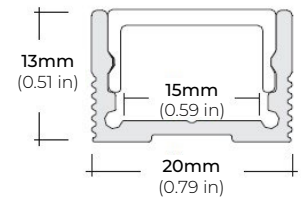

SPECIFICATIONS

INPUT VOLTAGE	24V DC
POWER CONSUMPTION	6W/Ft.
NO. OF LEDS	72 LEDs per Ft.
LUMEN OUTPUT	473 Lm/Ft. (3000K)
CRI	95+
COLOR TEMPERATURE	22K / 24K / 27K / 30K / 35K 40K / 50K / 60K / RD / BL
DIMMING	MLV, ELV, 0-10 and TRIAC
MAXIMUM RUN LENGTH	16 Ft.
CUTTABLE	Every 1 in (25.4mm)
BINNING	1.5 Step Macadam Elipse
OPERATING TEMPERATURE	-40°F (-40°C) ~ +140°F (+60°C)
BEAM ANGLE	120°
IP RATING	Dry location (Indoor)
CERTIFICATIONS	UL Listed, TITLE 24 JAB
LUMEN MAINTENANCE	50,000 Hrs

MODEL	COLOR TEMP	LENGTH	VOLTAGE	PROFILE
LSM60	22K 2200K	40K 4000K	24 24V DC	See Pages 2-3 for compatible profiles.
	24K 2400K	50K 5000K		
	27K 2700K	60K 6000K		
	30K 3000K	RD Red		
	35K 3500K	BL Blue		
		*1 = Custom length per FT. (Cuttable every 1")		* Custom color finishes require powder coating. Allow 7 days leads time.

LSM-60

6.0W INDOOR FLEXIBLE LED STRIP

DIMENSIONS

COMPATIBLE ALUMINUM PROFILES

SURFACE PROFILES

ALU-DS100

LENGTHS 39" | 78" | 84"
LENS Clear, Frosted
FINISH Silver

ALP-70

LENGTHS 49" | 84" | 98"
LENS Frosted
FINISH White | Black | Silver

ALP-75C

LENGTHS 49" | 84" | 98.5"
LENS Frosted
FINISH Black | Silver

ALP-80

LENGTHS 49" | 98"
LENS Frosted
FINISH Silver

ALP-90

LENGTHS 48" | 96"
LENS Frosted
FINISH Silver