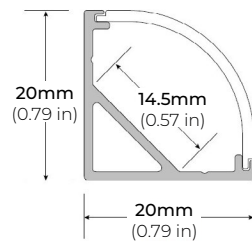

LSM-60

6.0W INDOOR FLEXIBLE LED STRIP

DIMENSIONS

COMPATIBLE ALUMINUM PROFILES

SURFACE PROFILES

ALU-DS100

LENGTHS 39" | 78" | 84"
LENS Clear, Frosted
FINISH Silver

ALP-70

LENGTHS 49" | 84" | 98"
LENS Frosted
FINISH White | Black | Silver

ALP-75C

LENGTHS 49" | 84" | 98.5"
LENS Frosted
FINISH Black | Silver

ALP-80

LENGTHS 49" | 98"
LENS Frosted
FINISH Silver

ALP-90

LENGTHS 48" | 96"
LENS Frosted
FINISH Silver

ALP-102

LENGTHS 49" | 98"
LENS Frosted, Black, Asymmetric, Double Asymmetric
FINISH Black | Silver | White

ALP-130

LENGTHS 49" | 84" | 98"
LENS Frosted
FINISH Silver | Black

ALP-140

LENGTHS 48" | 98"
LENS Frosted
FINISH Silver