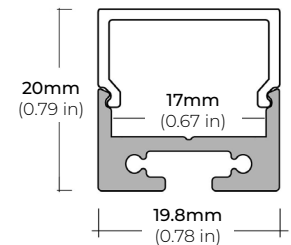

LSM-60

6.0W INDOOR FLEXIBLE LED STRIP

DIMENSIONS

COMPATIBLE ALUMINUM PROFILES

SURFACE PROFILES

ALU-DS100

LENGTHS 39" | 78" | 84"
LENS Clear, Frosted
FINISH Silver

ALP-70

LENGTHS 49" | 84" | 98"
LENS Frosted
FINISH White | Black | Silver

ALP-75C

LENGTHS 49" | 84" | 98.5"
LENS Frosted
FINISH Black | Silver

ALP-80

LENGTHS 49" | 98"
LENS Frosted
FINISH Silver

ALP-90

LENGTHS 48" | 96"
LENS Frosted
FINISH Silver

ALP-102

LENGTHS 49" | 98"
LENS Frosted, Black, Asymmetric, Double Asymmetric
FINISH Black | Silver | White

ALP-130

LENGTHS 49" | 84" | 98"
LENS Frosted
FINISH Silver | Black

ALP-140

LENGTHS 48" | 98"
LENS Frosted
FINISH Silver