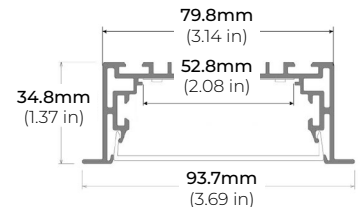

LENGTHS 49" | 98"
LENS Frosted
FINISH Silver

ALP-190

LENGTHS 48" | 98"
LENS Frosted
FINISH Silver

ALP-230N

LENGTHS 49" | 98"
LENS Frosted
FINISH Silver

* For more compatible profiles, visit corelightingusa.com

RECESSED PROFILES

ALP-70R

LENGTHS 48" | 98"
LENS Frosted
FINISH Black | Silver

ALP-102R

LENGTHS 49" | 98"
LENS Frosted
FINISH Silver

ALP-230RN

LENGTHS 49" | 98"
LENS Frosted
FINISH Silver

ALP-330RN

LENGTHS 49" | 98"
LENS Frosted
FINISH Silver

* For more compatible profiles, visit corelightingusa.com

LSM-60

6.0W INDOOR FLEXIBLE LED STRIP

COMPATIBLE TRANSFORMERS

PSDL SERIES TRIAC DIMMABLE

PSDL-30W-24V	CLASS 2	6.5" X 3.63" X 1.03"
PSDL-60W-24V	CLASS 2	7.4" X 3.63" X 1.03"
PSDL-96W-24V	CLASS 2	8.67" X 3.67 X 1.62"
PSDL-150W-24V		8.67" X 3.67" X 1.62"
PSDL-192W-24V	CLASS 2	10.25" X 4.06" X 1.82"
PSDL-200W-24V		10.25" X 4.06" X 1.82"
PSDL-288W-24V	CLASS 2	10.25" X 4.06" X 1.82"
PSDL-300W-24V		10.25" X 4.06" X 1.82"