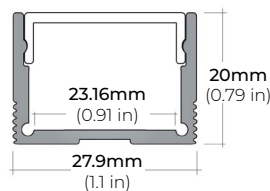

LSM-60

6.0W INDOOR FLEXIBLE LED STRIP

DIMENSIONS

COMPATIBLE ALUMINUM PROFILES

SURFACE PROFILES

ALU-DS100

LENGTHS 39" | 78" | 84"
LENS Clear, Frosted
FINISH Silver

ALP-70

LENGTHS 49" | 84" | 98"
LENS Frosted
FINISH White | Black | Silver

ALP-75C

LENGTHS 49" | 84" | 98.5"
LENS Frosted
FINISH Black | Silver

ALP-80

LENGTHS 49" | 98"
LENS Frosted
FINISH Silver

ALP-90

LENGTHS 48" | 96"
LENS Frosted
FINISH Silver

ALP-102

LENGTHS 49" | 98"
LENS Frosted, Black, Asymmetric, Double Asymmetric
FINISH Black | Silver | White

ALP-130

LENGTHS 49" | 84" | 98"
LENS Frosted
FINISH Silver | Black

ALP-140

LENGTHS 48" | 98"
LENS Frosted
FINISH Silver