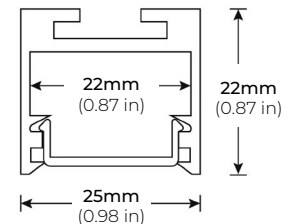

LSM-60

6.0W INDOOR FLEXIBLE LED STRIP

DIMENSIONS

COMPATIBLE ALUMINUM PROFILES

SURFACE PROFILES

ALU-DS100

LENGTHS 39" | 78" | 84"
LENS Clear, Frosted
FINISH Silver

ALP-70

LENGTHS 49" | 84" | 98"
LENS Frosted
FINISH White | Black | Silver

ALP-75C

LENGTHS 49" | 84" | 98.5"
LENS Frosted
FINISH Black | Silver

ALP-80

LENGTHS 49" | 98"
LENS Frosted
FINISH Silver

ALP-90

LENGTHS 48" | 96"
LENS Frosted
FINISH Silver

ALP-102

LENGTHS 49" | 98"
LENS Frosted, Black, Asymmetric, Double Asymmetric
FINISH Black | Silver | White

ALP-130

LENGTHS 49" | 84" | 98"
LENS Frosted
FINISH Silver | Black

ALP-140

LENGTHS 48" | 98"
LENS Frosted
FINISH Silver

* For more compatible profiles, visit corelightingusa.com