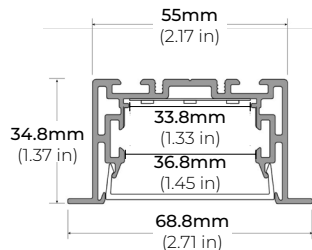

RECESSED PROFILES

ALP-70R

LENGTHS 48" | 98"
LENS Frosted
FINISH Black | Silver

ALP-102R

LENGTHS 49" | 98"
LENS Frosted
FINISH Silver

ALP-230RN

LENGTHS 49" | 98"
LENS Frosted
FINISH Silver

ALP-330RN

LENGTHS 49" | 98"
LENS Frosted
FINISH Silver

* For more compatible profiles, visit corelightingusa.com

LSM-60

6.0W INDOOR FLEXIBLE LED STRIP

COMPATIBLE TRANSFORMERS

PSDL SERIES TRIAC DIMMABLE

PSDL-30W-24V	CLASS 2	6.5" X 3.63" X 1.03"
PSDL-60W-24V	CLASS 2	7.4" X 3.63" X 1.03"
PSDL-96W-24V	CLASS 2	8.67" X 3.67 X 1.62"
PSDL-150W-24V		8.67" X 3.67" X 1.62"
PSDL-192W-24V	CLASS 2	10.25" X 4.06" X 1.82"
PSDL-200W-24V		10.25" X 4.06" X 1.82"
PSDL-288W-24V	CLASS 2	10.25" X 4.06" X 1.82"
PSDL-300W-24V		10.25" X 4.06" X 1.82"