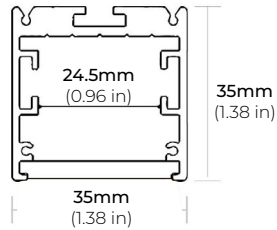

ALP-102

LENGTHS 49" | 98"
LENS Frosted, Black, Asymmetric, Double Asymmetric
FINISH Black | Silver | White

ALP-130

LENGTHS 49" | 84" | 98"
LENS Frosted
FINISH Silver | Black

ALP-140

LENGTHS 48" | 98"
LENS Frosted
FINISH Silver

* For more compatible profiles, visit corelightingusa.com

LSM-60

6.0W INDOOR FLEXIBLE LED STRIP

COMPATIBLE ALUMINUM PROFILES

SURFACE PROFILES

ALP-150LX

LENGTHS 49" | 98"
LENS Frosted
FINISH White | Black

ALP-160

LENGTHS 49" | 98"
LENS Frosted
FINISH Silver

ALP-190

LENGTHS 48" | 98"
LENS Frosted
FINISH Silver

ALP-230N

LENGTHS 49" | 98"
LENS Frosted
FINISH Silver

* For more compatible profiles, visit corelightingusa.com