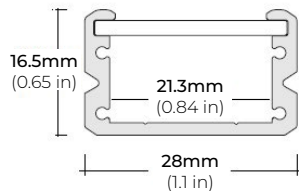

LSM-60

6.0W INDOOR FLEXIBLE LED STRIP

DIMENSIONS

COMPATIBLE ALUMINUM PROFILES

SURFACE PROFILES

ALU-DS100

LENGTHS 39" | 78" | 84"
LENS Clear, Frosted
FINISH Silver

ALP-70

LENGTHS 49" | 84" | 98"
LENS Frosted
FINISH White | Black | Silver

ALP-75C

LENGTHS 49" | 84" | 98.5"
LENS Frosted
FINISH Black | Silver

ALP-80

LENGTHS 49" | 98"
LENS Frosted
FINISH Silver

ALP-90

LENGTHS 48" | 96"
LENS Frosted
FINISH Silver

ALP-102

LENGTHS 49" | 98"
LENS Frosted, Black, Asymmetric, Double Asymmetric
FINISH Black | Silver | White

ALP-130

LENGTHS 49" | 84" | 98"
LENS Frosted
FINISH Silver | Black

ALP-140

LENGTHS 48" | 98"
LENS Frosted
FINISH Silver