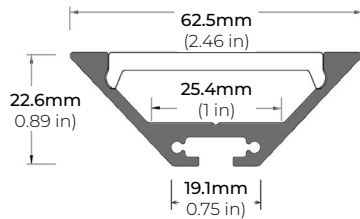

ALP-102

LENGTHS 49" | 98"
LENS Frosted, Black, Asymmetric, Double Asymmetric
FINISH Black | Silver | White

ALP-130

LENGTHS 49" | 84" | 98"
LENS Frosted
FINISH Silver | Black

ALP-140

LENGTHS 48" | 98"
LENS Frosted
FINISH Silver

* For more compatible profiles, visit corelightingusa.com

LSM-60

6.0W INDOOR FLEXIBLE LED STRIP

COMPATIBLE ALUMINUM PROFILES

SURFACE PROFILES

ALP-150LX

LENGTHS 49" | 98"
LENS Frosted
FINISH White | Black

ALP-160

LENGTHS 49" | 98"
LENS Frosted
FINISH Silver

ALP-190

LENGTHS 48" | 98"
LENS Frosted
FINISH Silver

ALP-230N

LENGTHS 49" | 98"
LENS Frosted
FINISH Silver

* For more compatible profiles, visit corelightingusa.com