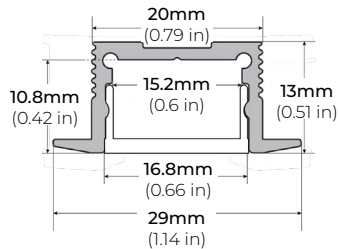

LENGTHS 49" | 98"
LENS Frosted
FINISH Silver

ALP-190

LENGTHS 48" | 98"
LENS Frosted
FINISH Silver

ALP-230N

LENGTHS 49" | 98"
LENS Frosted
FINISH Silver

* For more compatible profiles, visit corelightingusa.com

RECESSED PROFILES

ALP-70R

LENGTHS 48" | 98"
LENS Frosted
FINISH Black | Silver

ALP-102R

LENGTHS 49" | 98"
LENS Frosted
FINISH Silver

ALP-230RN

LENGTHS 49" | 98"
LENS Frosted
FINISH Silver

ALP-330RN