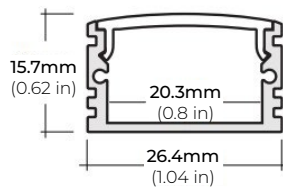

MODEL	COLOR TEMP	LENGTH	VOLTAGE	PROFILE
LSM60	22K 2200K	40K 4000K	24 24V DC	See Pages 2-3 for compatible profiles.
	24K 2400K	50K 5000K		
	27K 2700K	60K 6000K		
	30K 3000K	RD Red		
	35K 3500K	BL Blue		
		*1 = Custom length per FT. (Cuttable every 1")		* Custom color finishes require powder coating. Allow 7 days leads time.

LSM-60

6.0W INDOOR FLEXIBLE LED STRIP

DIMENSIONS

COMPATIBLE ALUMINUM PROFILES

SURFACE PROFILES

ALU-DS100

LENGTHS 39" | 78" | 84"
LENS Clear, Frosted
FINISH Silver

ALP-70

LENGTHS 49" | 84" | 98"
LENS Frosted
FINISH White | Black | Silver

ALP-75C

LENGTHS 49" | 84" | 98.5"
LENS Frosted
FINISH Black | Silver

ALP-80

LENGTHS 49" | 98"
LENS Frosted
FINISH Silver

ALP-90

LENGTHS 48" | 96"
LENS Frosted
FINISH Silver