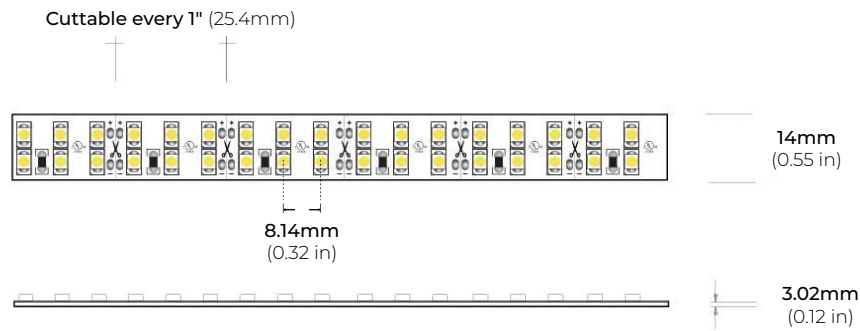

SPECIFICATIONS

INPUT VOLTAGE	24V DC
POWER CONSUMPTION	6W/Ft.
NO. OF LEDS	72 LEDs per Ft.
LUMEN OUTPUT	473 Lm/Ft. (3000K)
CRI	95+
COLOR TEMPERATURE	22K / 24K / 27K / 30K / 35K 40K / 50K / 60K / RD / BL
DIMMING	MLV, ELV, 0-10 and TRIAC
MAXIMUM RUN LENGTH	16 Ft.
CUTTABLE	Every 1 in (25.4mm)
BINNING	1.5 Step Macadam Elipse
OPERATING TEMPERATURE	-40°F (-40°C) ~ +140°F (+60°C)
BEAM ANGLE	120°
IP RATING	Dry location (Indoor)
CERTIFICATIONS	UL Listed, TITLE 24 JAB
LUMEN MAINTENANCE	50,000 Hrs

LSM-60

6.0W INDOOR FLEXIBLE LED STRIP

DIMENSIONS

COMPATIBLE ALUMINUM PROFILES

SURFACE PROFILES

ALU-DS100

LENGTHS 39" | 78" | 84"
LENS Clear, Frosted
FINISH Silver

ALP-70