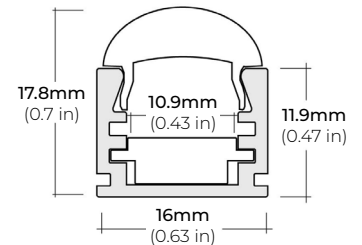

* For more compatible profiles, visit corelightingusa.com