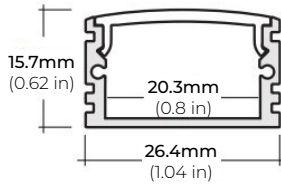

ALU-DS100

LENGTHS 39" | 78" | 84"
LENS Clear, Frosted
FINISH Silver