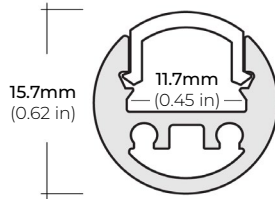

ALP-35

LENGTHS 49" | 98"
LENS Frosted
FINISH White | Black | Silver