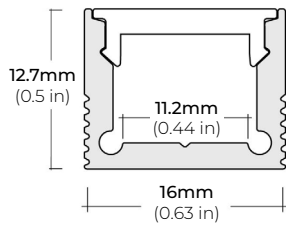

ALP-60

LENGTHS 49" | 84" | 98"
LENS Frosted
FINISH White | Black | Silver

ALP-65

LENGTHS 48" | 96"
LENS Clear
FINISH Silver