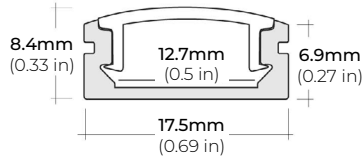

LSM-46CB

4.6W INDOOR COB LINEAR LED STRIP

COMPATIBLE ALUMINUM PROFILES

SURFACE PROFILES

ALU-SF

LENGTHS 39" | 78" | 84" | 98"
LENS Clear, Frosted
FINISH Black | Silver

ALU-CN (CORNER)

LENGTHS 39" | 78" | 84" | 96"
LENS Clear, Frosted
FINISH Black | Silver