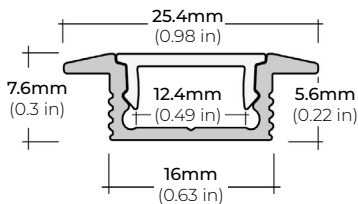

RECESSED PROFILES

ALP-20R

LENGTHS 49" | 98"
LENS Frosted
FINISH White | Black | Silver