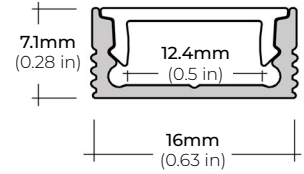

ALP-20

LENGTHS 49" | 84" | 98"
LENS Frosted
FINISH White | Black | Silver