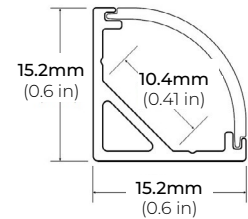

ALP-50C-V2 (CORNER)

LENGTHS 48" | 84" | 98"
LENS Frosted
FINISH White | Black | Silver