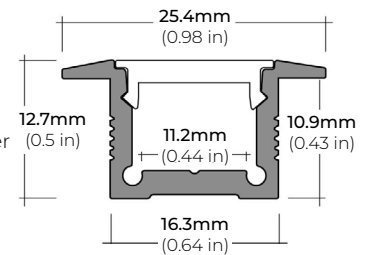

ALP-60R

LENGTHS 49" | 84" | 98"
LENS Frosted
FINISH White | Black | Silver