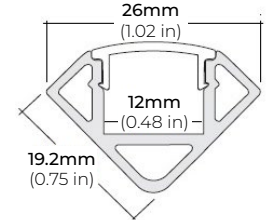

### DIMENSIONS

#### SURFACE PROFILES

##### ALU-SF

LENGTHS 39" | 78" | 84" | 98"  
LENS Clear, Frosted  
FINISH Black | Silver

##### ALU-CN (CORNER)

LENGTHS 39" | 78" | 84" | 96"  
LENS Clear, Frosted  
FINISH Black | Silver