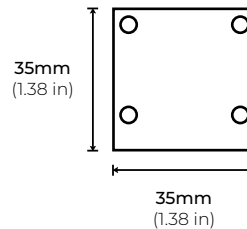

ACCESSORIES

ALP150LX-EC END CAP

* Set of 2

* Sold Separately