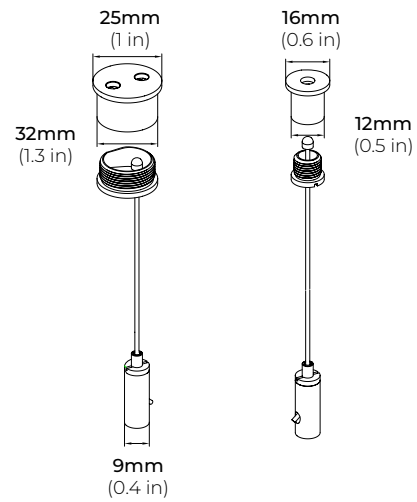

ALP-150LX

SURFACE / SUSPENDED LINEAR LED PROFILE

MOUNTING ACCESSORIES

ALP-CS12 EUROPEAN SUSPENSION KIT

* Sold Separately