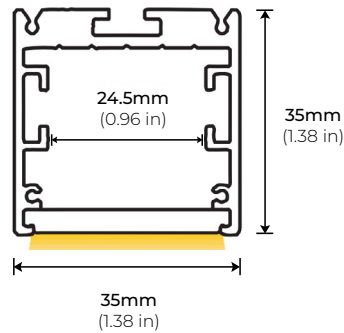

## SPECIFICATIONS

TYPE	Surface/ Suspension Mount
AVAILABLE LENGTHS	49.25 in./ 98.5 in.
FINISH	White, Black
LENS OPTION	Frosted
CHANNEL	ALP150LX
LENS	ALP150LX-LN (sold separately)
END CAP	ALP150LX-EC (sold separately)
SAME PLANE CONNECTOR	ALP50LX-INB (sold separately)
WALL-TO-CEILING CONNECTOR	ALP150LX-L90 (sold separately)
CABLE SUSPENSION KIT	ALP-CS12 (sold separately)
POWER FEED KIT	ALP-CF (sold separately)
NON-POWER FEED KIT	ALP-CSB (sold separately)

## PROFILE SYSTEM

MODEL	LENGTH	FINISH
ALP150LX	<b>49</b> 49.25 in.	<b>WH</b> White
	<b>98</b> 98.5 in.	<b>BK</b> Black

### DIMENSIONS