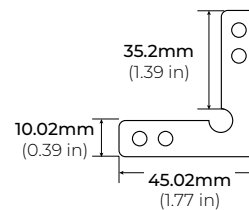

ALP150LX-INB SAME PLANE CONNECTOR

*SOLD SEPARATELY