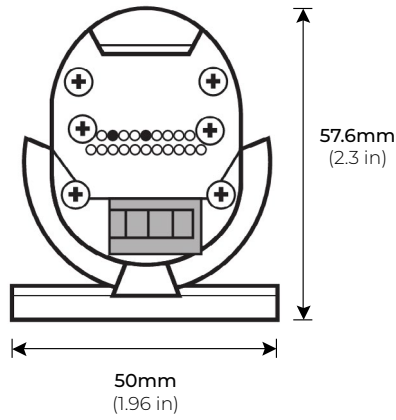

### SPECIFICATIONS

<b>OPERATING VOLTAGE</b>	120V AC
<b>OPERATING FREQUENCY</b>	50Hz / 60 Hz
<b>DRIVER</b>	Internal / Built-in
<b>POWER CONSUMPTION</b>	11.9W (1ft)   47.7W (4ft)
<b>DISTRIBUTION</b>	10° x 10° / 10° x 60° / 30° x 60°
<b>CRI</b>	90+
<b>COLOR TEMPERATURE</b>	22K/ 24K/ 27K/ 30K/ 35K/ 40K/ 50K
<b>DIMMING/ CONTROL</b>	100-120V/ ELV
<b>LENS</b>	Clear Polycarbonate
<b>CONNECTORS</b>	Integral Male / Female 5 pin
<b>MAXIMUM RUN LENGTH</b>	48 Ft.
<b>ENVIRONMENT</b>	Indoor / Dry / Damp Location
<b>OPERATING TEMPERATURE</b>	14°F (-10°C) ~ 104°F (40°C)
<b>STORAGE TEMPERATURE</b>	40°F (-40°C) ~ 176°F (80°C)
<b>MOUNTING OPTIONS</b>	Adjustable 80° + 80°
<b>CERTIFICATIONS</b>	ETL, Conforms to UL STD 1598, Certified to CSA STD C2.2 NO.250.0-08

### FEATURES

- Up to 1000+ Lumens per foot
- Up to 90+ Lumens per Watt
- Proprietary Optical Technology
- ELV Dimming
- Small Profile Fixture
- Continuous Run Capability
- Proprietary Adjustable Mounting Bracket
- Facade Wall Washing
- Graze Lighting
- Signage

### DIMENSIONS