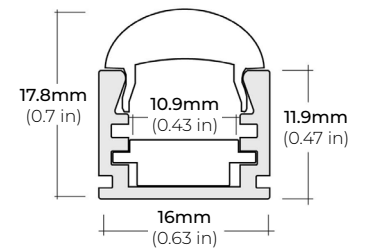

LENGTHS 39.4" | 78.9" | 84" | 98"
LENS Clear, Frosted
FINISH Black | Silver

ALP-20

LENGTHS 49.25" | 84" | 98.5"
LENS Frosted
FINISH White | Black | Silver

ALP-35

LENGTHS 48" | 96"
LENS Frosted
FINISH White | Black | Silver

ALP-50C-V2 (CORNER)

LENGTHS 48" | 84" | 98"
LENS Frosted
FINISH White | Black | Silver

ALP-50K-98

LENGTHS 39 3/8" | 78 7/8" | 98.5"
LENS Clear, Frosted
FINISH Black | Silver

ALP-60

LENGTHS 49.25" | 84" | 98.5"
LENS Frosted
FINISH White | Black | Silver

ALP-65

LENGTHS 48" | 96"
LENS Frosted
FINISH Silver

ALP-70

LENGTHS 49.25" | 84" | 98.5"
LENS Frosted
FINISH White | Black | Silver

ALP-80

LENGTHS 49.25" | 98.5"
LENS Frosted
FINISH Silver

SAFIRE-50

5W DESIGNER SERIES LED TAPE LIGHT