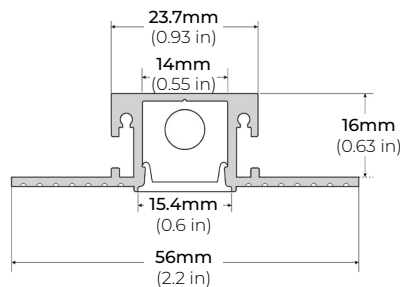

COMPATIBLE ALUMINUM PROFILES

SURFACE PROFILES

ALP-100K-98 (CORNER)

LENGTHS 98.5"
LENS Frosted
FINISH Silver

* For more compatible profiles, visit corelightingusa.com

RECESSED PROFILES

ALP-20R

LENGTHS 49.25" | 98.5"
LENS Frosted
FINISH White | Black | Silver

ALP-60R

LENGTHS 49.25" | 84" | 98.5"
LENS Frosted
FINISH White | Black | Silver

ALP-70R

LENGTHS 48" | 98"
LENS Frosted
FINISH Black | Silver

ALP-102R

LENGTHS 49" | 98"
LENS Frosted
FINISH Silver

* For more compatible profiles, visit corelightingusa.com

TRIMLESS PROFILES

ALP-1300TL

LENGTHS 48" | 98"
LENS Clear, Frosted
FINISH White

ALP-2100TL

LENGTHS 48" | 96"
LENS Clear, Frosted
FINISH White

SAFIRE-50

5W DESIGNER SERIES LED TAPE LIGHT

COMPATIBLE ALUMINUM PROFILES

TRIMLESS PROFILES

ALP-2200TL

LENGTHS 48" | 96"
LENS Frosted
FINISH White

ALP-2300TL

LENGTHS 48" | 96"
LENS Frosted
FINISH White

ALP-2400TL

LENGTHS 48" | 96"
LENS Clear, Frosted
FINISH White

ALP-2500TL