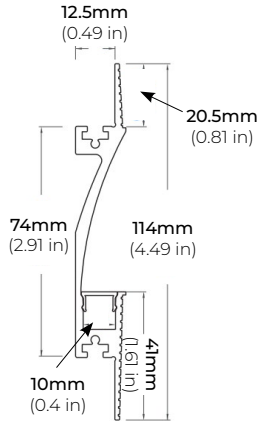

ALP-60R

LENGTHS 49.25" | 84" | 98.5"
LENS Frosted
FINISH White | Black | Silver

ALP-70R

LENGTHS 48" | 98"
LENS Frosted
FINISH Black | Silver

ALP-102R

LENGTHS 49" | 98"
LENS Frosted
FINISH Silver

* For more compatible profiles, visit corelightingusa.com

TRIMLESS PROFILES

ALP-1300TL

LENGTHS 48" | 98"
LENS Clear, Frosted
FINISH White

ALP-2100TL

LENGTHS 48" | 96"
LENS Clear, Frosted
FINISH White

SAFIRE-50

5W DESIGNER SERIES LED TAPE LIGHT

COMPATIBLE ALUMINUM PROFILES

TRIMLESS PROFILES

ALP-2200TL

LENGTHS 48" | 96"
LENS Frosted
FINISH White

ALP-2300TL

LENGTHS 48" | 96"
LENS Frosted
FINISH White

ALP-2400TL

LENGTHS 48" | 96"
LENS Clear, Frosted
FINISH White

ALP-2500TL

LENGTHS 78"
LENS Clear, Frosted
FINISH White

ALP-2600TL

LENGTHS 78"
LENS Frosted
FINISH White

ALP-2700TL

LENGTHS 48" | 96"
LENS Frosted
FINISH White

*For more compatible profiles, visit corelightingusa.com