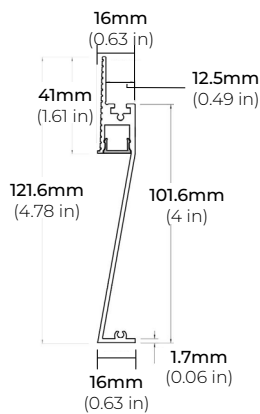

ALP-60R

LENGTHS 49.25" | 84" | 98.5"
LENS Frosted
FINISH White | Black | Silver

ALP-70R

LENGTHS 48" | 98"
LENS Frosted
FINISH Black | Silver

ALP-102R

LENGTHS 49" | 98"
LENS Frosted
FINISH Silver

* For more compatible profiles, visit corelightingusa.com

TRIMLESS PROFILES

ALP-1300TL

LENGTHS 48" | 98"
LENS Clear, Frosted
FINISH White

ALP-2100TL

LENGTHS 48" | 96"
LENS Clear, Frosted
FINISH White

SAFIRE-50

5W DESIGNER SERIES LED TAPE LIGHT

COMPATIBLE ALUMINUM PROFILES

TRIMLESS PROFILES

ALP-2200TL

LENGTHS 48" | 96"
LENS Frosted
FINISH White

ALP-2300TL

LENGTHS 48" | 96"
LENS Frosted
FINISH White

ALP-2400TL

LENGTHS 48" | 96"
LENS Clear, Frosted
FINISH White

ALP-2500TL

LENGTHS 78"
LENS Clear, Frosted
FINISH White

ALP-2600TL

LENGTHS 78"
LENS Frosted
FINISH White

ALP-2700TL

LENGTHS 48" | 96"
LENS Frosted
FINISH White

*For more compatible profiles, visit corelightingusa.com