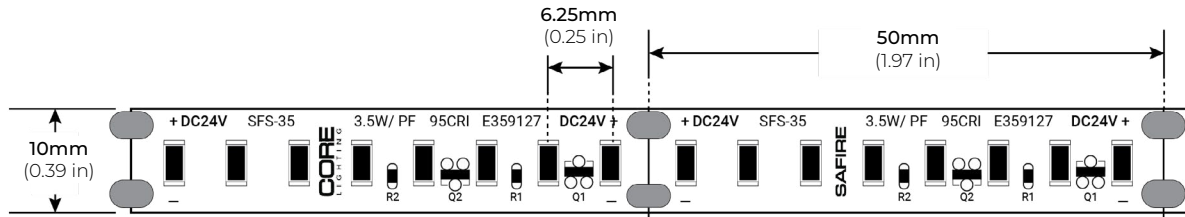

SAFIRE-50

5W DESIGNER SERIES LED TAPE LIGHT

Project _____

Location _____

Quote/ Ref # _____

The **SAFIRE-50** — a high efficiency, indoor tape light designed to illuminate your space with unparalleled efficiency and versatility. The Safire Series utilizes the most technologically advanced LEDs in the market. Using only the top binned LEDs with a macadam ellipse 1.5 step binning procedure, Core Lighting can deliver the most efficient LED strip, with a longer life, higher CRI and higher R9 values. Choose from multiple CCT options ranging from 2200K to 5000K.

SPECIFICATIONS

POWER CONSUMPTION	5W per Ft.
LEDS/ FT.	53 LEDs per Ft.
LUMEN OUTPUT	417 ~ 575 Lumens per Ft.
CRI	95+
COLOR TEMPERATURE	22K/ 24K/ 27K/ 30K/ 35K/ 40K/ 50K
DIMMING	MLV, ELV, 0-10V
MAXIMUM RUN LENGTH	25 Ft.
CUTTABLE	Every 1.97 in (50mm)
BINNING	1.5-Step MacAdam Elipse
OPERATING VOLTAGE	24V DC
OPERATING TEMPERATURE	-22°F (-30°C) to +122°F (+50°C)
BEAM ANGLE	120°
RATING	Indoor
CERTIFICATIONS	UL Listed, California TITLE JA8
LUMEN MAINTENANCE	50,000 Hrs.

FEATURES

- 24V DC
- Continuous Run up to 25 Ft.
- 95+ CRI
- Custom length available every 1.97 in.
- Dimmable
- UL Listed (US and Canada)
- California TITLE 24 JA8 Compliant
- 7-Year Warranty*

* Only with compatible Core Lighting drivers

SAFIRE-50

5W DESIGNER SERIES LED TAPE LIGHT

DIMENSIONS

LUMENS

MODEL	WATT	CCT	Lumen/ FT	EFFICACY (lm/W)	CRI	R9	R13
SFS-50	5W	2200K	417	95	95+	85	98
		2400K	447	102	95+	91	99
		2700K	500	114	95+	94	98
		3000K	500	114	95+	95	99
		3500K	522	119	95+	94	98
		4000K	540	123	95+	92	98
		5000K	575	131	95+	96	99