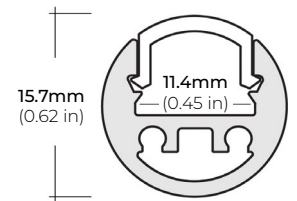

- LSA-EXPC-3-X10 3" LINK

SAFIRE-50

5W DESIGNER SERIES LED TAPE LIGHT

COMPATIBLE ALUMINUM PROFILES

SURFACE PROFILES

ALU-SF

LENGTHS 39.4" | 78.9" | 84" | 98"
LENS Clear, Frosted
FINISH Black | Silver

ALU-CN (CORNER)

LENGTHS 39.4" | 78.9" | 84" | 98"
LENS Clear, Frosted
FINISH Black | Silver

ALP-20

LENGTHS 49.25" | 84" | 98.5"
LENS Frosted
FINISH White | Black | Silver

ALP-35

LENGTHS 48" | 96"
LENS Frosted
FINISH White | Black | Silver

ALP-50C-V2 (CORNER)

LENGTHS 48" | 84" | 98"
LENS Frosted
FINISH White | Black | Silver

ALP-50K-98

LENGTHS 39 3/8" | 78 7/8" | 98.5"
LENS Clear, Frosted
FINISH Black | Silver

ALP-60

LENGTHS 49.25" | 84" | 98.5"
LENS Frosted
FINISH White | Black | Silver