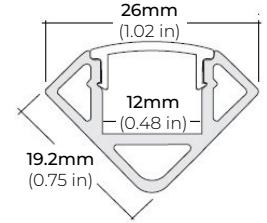

- LSA-EX3-HPX10 3" LINK
- LSA-EX8-HPX10 8" LINK
- LSA-EX24-HPX10 24" LINK

- LSA-DC24-HP-X10 24" DC CONNECTOR

MINI CRIMP CONNECTORS

QUICK CONNECT

(0.62" X 1.17" X 0.14")

- LSA-HWPC-24-X10 24" HARDWIRE CONNECTOR

- LSA-EXPC-3-X10 3" LINK

SAFIRE-50

5W DESIGNER SERIES LED TAPE LIGHT

COMPATIBLE ALUMINUM PROFILES

SURFACE PROFILES

ALU-SF

LENGTHS 39.4" | 78.9" | 84" | 98"
LENS Clear, Frosted
FINISH Black | Silver

ALU-CN (CORNER)

LENGTHS 39.4" | 78.9" | 84" | 98"
LENS Clear, Frosted
FINISH Black | Silver

ALP-20

LENGTHS 49.25" | 84" | 98.5"
LENS Frosted
FINISH White | Black | Silver

ALP-35

LENGTHS 48" | 96"
LENS Frosted
FINISH White | Black | Silver

ALP-50C-V2 (CORNER)

LENGTHS 48" | 84" | 98"
LENS Frosted
FINISH White | Black | Silver

ALP-50K-98

LENGTHS 39 3/8" | 78 7/8" | 98.5"
LENS Clear, Frosted
FINISH Black | Silver

ALP-60

LENGTHS 49.25" | 84" | 98.5"
LENS Frosted
FINISH White | Black | Silver