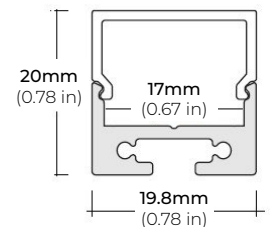

ALP-50C-V2 (CORNER)

LENGTHS 48" | 84" | 98"
LENS Frosted
FINISH White | Black | Silver

ALP-50K-98

LENGTHS 39 3/8" | 78 7/8" | 98.5"
LENS Clear, Frosted
FINISH Black | Silver

ALP-60

LENGTHS 49.25" | 84" | 98.5"
LENS Frosted
FINISH White | Black | Silver

ALP-65

LENGTHS 48" | 96"
LENS Frosted
FINISH Silver

ALP-70

LENGTHS 49.25" | 84" | 98.5"
LENS Frosted
FINISH White | Black | Silver

ALP-80

LENGTHS 49.25" | 98.5"
LENS Frosted
FINISH Silver

SAFIRE-50

5W DESIGNER SERIES LED TAPE LIGHT

COMPATIBLE ALUMINUM PROFILES

SURFACE PROFILES

ALP-100K-98 (CORNER)

LENGTHS 98.5"
LENS Frosted
FINISH Silver

* For more compatible profiles, visit corelightingusa.com

RECESSED PROFILES

ALP-20R

LENGTHS 49.25" | 98.5"
LENS Frosted
FINISH White | Black | Silver