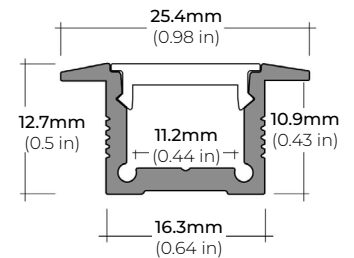

COMPATIBLE ALUMINUM PROFILES

SURFACE PROFILES

ALP-100K-98 (CORNER)

LENGTHS 98.5"
LENS Frosted
FINISH Silver

* For more compatible profiles, visit corelightingusa.com

RECESSED PROFILES

ALP-20R

LENGTHS 49.25" | 98.5"
LENS Frosted
FINISH White | Black | Silver

ALP-60R

LENGTHS 49.25" | 84" | 98.5"
LENS Frosted
FINISH White | Black | Silver

ALP-70R

LENGTHS 48" | 98"
LENS Frosted
FINISH Black | Silver

ALP-102R

LENGTHS 49" | 98"
LENS Frosted
FINISH Silver

* For more compatible profiles, visit corelightingusa.com