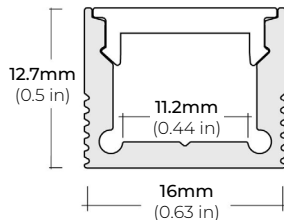

LENGTHS 39.4" | 78.9" | 84" | 98"
LENS Clear, Frosted
FINISH Black | Silver

ALP-20

LENGTHS 49.25" | 84" | 98.5"
LENS Frosted
FINISH White | Black | Silver

ALP-35

LENGTHS 48" | 96"
LENS Frosted
FINISH White | Black | Silver

ALP-50C-V2 (CORNER)

LENGTHS 48" | 84" | 98"
LENS Frosted
FINISH White | Black | Silver

ALP-50K-98

LENGTHS 39 3/8" | 78 7/8" | 98.5"
LENS Clear, Frosted
FINISH Black | Silver

ALP-60

LENGTHS 49.25" | 84" | 98.5"
LENS Frosted
FINISH White | Black | Silver