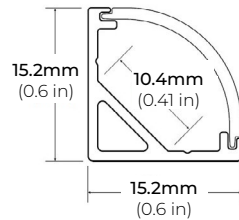

- LSA-EXPC-3-X10 3" LINK

SAFIRE-50

5W DESIGNER SERIES LED TAPE LIGHT

COMPATIBLE ALUMINUM PROFILES

SURFACE PROFILES

ALU-SF

LENGTHS 39.4" | 78.9" | 84" | 98"
LENS Clear, Frosted
FINISH Black | Silver

ALU-CN (CORNER)

LENGTHS 39.4" | 78.9" | 84" | 98"
LENS Clear, Frosted
FINISH Black | Silver

ALP-20

LENGTHS 49.25" | 84" | 98.5"
LENS Frosted
FINISH White | Black | Silver

ALP-35

LENGTHS 48" | 96"
LENS Frosted
FINISH White | Black | Silver

ALP-50C-V2 (CORNER)

LENGTHS 48" | 84" | 98"
LENS Frosted
FINISH White | Black | Silver

ALP-50K-98

LENGTHS 39 3/8" | 78 7/8" | 98.5"
LENS Clear, Frosted
FINISH Black | Silver

ALP-60

LENGTHS 49.25" | 84" | 98.5"
LENS Frosted
FINISH White | Black | Silver