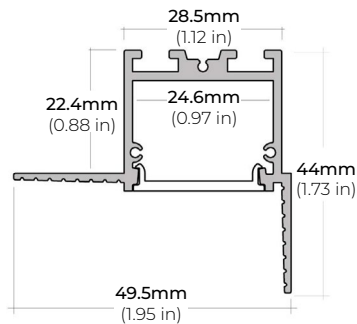

TRIMLESS PROFILES

ALP-1300TL

LENGTHS 48" | 98"
LENS Clear, Frosted
FINISH White

ALP-2100TL

LENGTHS 48" | 96"
LENS Clear, Frosted
FINISH White

SAFIRE-50

5W DESIGNER SERIES LED TAPE LIGHT

COMPATIBLE ALUMINUM PROFILES

TRIMLESS PROFILES

ALP-2200TL

LENGTHS 48" | 96"
LENS Frosted
FINISH White

ALP-2300TL

LENGTHS 48" | 96"
LENS Frosted
FINISH White

ALP-2400TL

LENGTHS 48" | 96"
LENS Clear, Frosted
FINISH White

ALP-2500TL

LENGTHS 78"
LENS Clear, Frosted
FINISH White

ALP-2600TL

LENGTHS 78"
LENS Frosted
FINISH White

ALP-2700TL

LENGTHS 48" | 96"
LENS Frosted
FINISH White

*For more compatible profiles, visit corelightingusa.com