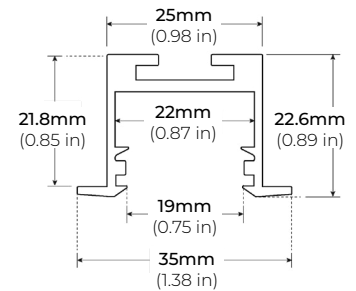

COMPATIBLE ALUMINUM PROFILES

SURFACE PROFILES

ALP-100K-98 (CORNER)

LENGTHS 98.5"
LENS Frosted
FINISH Silver

* For more compatible profiles, visit corelightingusa.com

RECESSED PROFILES

ALP-20R

LENGTHS 49.25" | 98.5"
LENS Frosted
FINISH White | Black | Silver

ALP-60R

LENGTHS 49.25" | 84" | 98.5"
LENS Frosted
FINISH White | Black | Silver

ALP-70R

LENGTHS 48" | 98"
LENS Frosted
FINISH Black | Silver

ALP-102R

LENGTHS 49" | 98"
LENS Frosted
FINISH Silver

* For more compatible profiles, visit corelightingusa.com

TRIMLESS PROFILES

ALP-1300TL

LENGTHS 48" | 98"
LENS Clear, Frosted
FINISH White

ALP-2100TL

LENGTHS 48" | 96"
LENS Clear, Frosted
FINISH White

SAFIRE-50

5W DESIGNER SERIES LED TAPE LIGHT

COMPATIBLE ALUMINUM PROFILES

TRIMLESS PROFILES

ALP-2200TL

LENGTHS 48" | 96"
LENS Frosted
FINISH White

ALP-2300TL

LENGTHS 48" | 96"
LENS Frosted
FINISH White

ALP-2400TL

LENGTHS 48" | 96"
LENS Clear, Frosted
FINISH White

ALP-2500TL