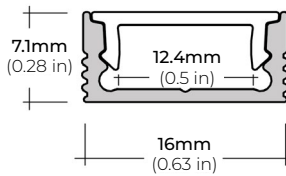

- LSA-EX3-HPX10 3" LINK
- LSA-EX8-HPX10 8" LINK
- LSA-EX24-HPX10 24" LINK

- LSA-DC24-HP-X10 24" DC CONNECTOR

MINI CRIMP CONNECTORS

QUICK CONNECT

(0.62" X 1.17" X 0.14")

- LSA-HWPC-24-X10 24" HARDWIRE CONNECTOR

- LSA-EXPC-3-X10 3" LINK

SAFIRE-50

5W DESIGNER SERIES LED TAPE LIGHT

COMPATIBLE ALUMINUM PROFILES

SURFACE PROFILES

ALU-SF

LENGTHS 39.4" | 78.9" | 84" | 98"
LENS Clear, Frosted
FINISH Black | Silver

ALU-CN (CORNER)

LENGTHS 39.4" | 78.9" | 84" | 98"
LENS Clear, Frosted
FINISH Black | Silver

ALP-20

LENGTHS 49.25" | 84" | 98.5"
LENS Frosted
FINISH White | Black | Silver

ALP-35

LENGTHS 48" | 96"
LENS Frosted
FINISH White | Black | Silver

ALP-50C-V2 (CORNER)

LENGTHS 48" | 84" | 98"
LENS Frosted
FINISH White | Black | Silver

ALP-50K-98

LENGTHS 39 3/8" | 78 7/8" | 98.5"
LENS Clear, Frosted
FINISH Black | Silver

ALP-60

LENGTHS 49.25" | 84" | 98.5"
LENS Frosted
FINISH White | Black | Silver