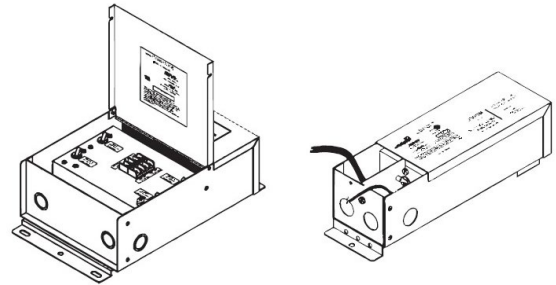

PSDH SERIES HIGH PERFORMANCE MAGNETIC LOW VOLTAGE (MLV)

PSDH-48W-24V	CLASS 2	11.25" X 3.37" X 3.25"
PSDH-96W-24V	CLASS 2	11.25" X 3.37" X 3.25"
PSDH-288W-24V	CLASS 2	14.25" X 8.43" X 4.43"