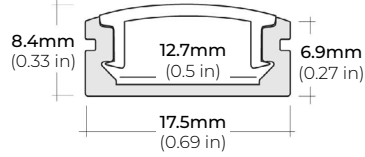

- LSA-EX3-HPX10 3" LINK
- LSA-EX8-HPX10 8" LINK
- LSA-EX24-HPX10 24" LINK

- LSA-DC24-HP-X10 24" DC CONNECTOR

MINI CRIMP CONNECTORS

QUICK CONNECT

(0.62" X 1.17" X 0.14")

- LSA-HWPC-24-X10 24" HARDWIRE CONNECTOR

- LSA-EXPC-3-X10 3" LINK

SAFIRE-50

5W DESIGNER SERIES LED TAPE LIGHT

COMPATIBLE ALUMINUM PROFILES

SURFACE PROFILES

ALU-SF

LENGTHS 39.4" | 78.9" | 84" | 98"
LENS Clear, Frosted
FINISH Black | Silver

ALU-CN (CORNER)

LENGTHS 39.4" | 78.9" | 84" | 98"
LENS Clear, Frosted
FINISH Black | Silver

ALP-20

LENGTHS 49.25" | 84" | 98.5"
LENS Frosted
FINISH White | Black | Silver

ALP-35

LENGTHS 48" | 96"
LENS Frosted
FINISH White | Black | Silver

ALP-50C-V2 (CORNER)

LENGTHS 48" | 84" | 98"
LENS Frosted
FINISH White | Black | Silver

ALP-50K-98

LENGTHS 39 3/8" | 78 7/8" | 98.5"
LENS Clear, Frosted
FINISH Black | Silver

ALP-60

LENGTHS 49.25" | 84" | 98.5"
LENS Frosted
FINISH White | Black | Silver