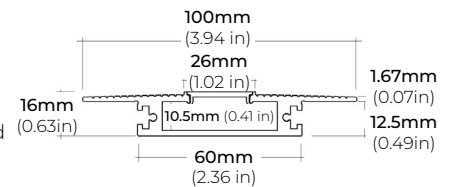

TRIMLESS PROFILES

ALP-1300TL

LENGTHS 48" | 98"
LENS Clear, Frosted
FINISH White

ALP-2100TL

LENGTHS 48" | 96"
LENS Clear, Frosted
FINISH White

SAFIRE-50

5W DESIGNER SERIES LED TAPE LIGHT

COMPATIBLE ALUMINUM PROFILES

TRIMLESS PROFILES

ALP-2200TL

LENGTHS 48" | 96"
LENS Frosted
FINISH White

ALP-2300TL

LENGTHS 48" | 96"
LENS Frosted
FINISH White

ALP-2400TL

LENGTHS 48" | 96"
LENS Clear, Frosted
FINISH White

ALP-2500TL