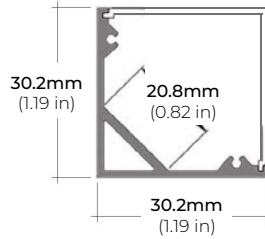

ALP-50C-V2 (CORNER)

LENGTHS 48" | 84" | 98"
LENS Frosted
FINISH White | Black | Silver

ALP-50K-98

LENGTHS 39 3/8" | 78 7/8" | 98.5"
LENS Clear, Frosted
FINISH Black | Silver

ALP-60

LENGTHS 49.25" | 84" | 98.5"
LENS Frosted
FINISH White | Black | Silver

ALP-65

LENGTHS 48" | 96"
LENS Frosted
FINISH Silver

ALP-70

LENGTHS 49.25" | 84" | 98.5"
LENS Frosted
FINISH White | Black | Silver

ALP-80

LENGTHS 49.25" | 98.5"
LENS Frosted
FINISH Silver

SAFIRE-50

5W DESIGNER SERIES LED TAPE LIGHT

COMPATIBLE ALUMINUM PROFILES

SURFACE PROFILES

ALP-100K-98 (CORNER)

LENGTHS 98.5"
LENS Frosted
FINISH Silver

* For more compatible profiles, visit corelightingusa.com

RECESSED PROFILES

ALP-20R

LENGTHS 49.25" | 98.5"
LENS Frosted
FINISH White | Black | Silver