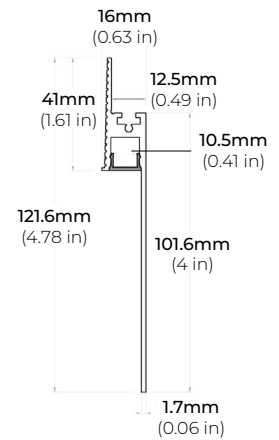

ALP-60R

LENGTHS 49.25" | 84" | 98.5"
LENS Frosted
FINISH White | Black | Silver

ALP-70R

LENGTHS 48" | 98"
LENS Frosted
FINISH Black | Silver

ALP-102R

LENGTHS 49" | 98"
LENS Frosted
FINISH Silver

* For more compatible profiles, visit corelightingusa.com

TRIMLESS PROFILES

ALP-1300TL

LENGTHS 48" | 98"
LENS Clear, Frosted
FINISH White

ALP-2100TL

LENGTHS 48" | 96"
LENS Clear, Frosted
FINISH White

SAFIRE-50

5W DESIGNER SERIES LED TAPE LIGHT

COMPATIBLE ALUMINUM PROFILES

TRIMLESS PROFILES

ALP-2200TL

LENGTHS 48" | 96"
LENS Frosted
FINISH White

ALP-2300TL

LENGTHS 48" | 96"
LENS Frosted
FINISH White

ALP-2400TL

LENGTHS 48" | 96"
LENS Clear, Frosted
FINISH White

ALP-2500TL

LENGTHS 78"
LENS Clear, Frosted
FINISH White

ALP-2600TL

LENGTHS 78"
LENS Frosted
FINISH White

ALP-2700TL

LENGTHS 48" | 96"
LENS Frosted
FINISH White

*For more compatible profiles, visit corelightingusa.com