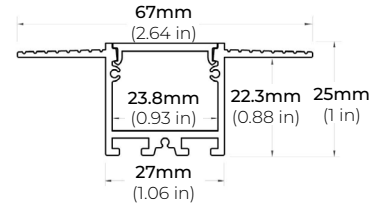

TRIMLESS PROFILES

ALP-1300TL

LENGTHS 48" | 98"
LENS Clear, Frosted
FINISH White

ALP-2100TL

LENGTHS 48" | 96"
LENS Clear, Frosted
FINISH White

SAFIRE-50

5W DESIGNER SERIES LED TAPE LIGHT

COMPATIBLE ALUMINUM PROFILES

TRIMLESS PROFILES

ALP-2200TL

LENGTHS 48" | 96"
LENS Frosted
FINISH White

ALP-2300TL

LENGTHS 48" | 96"
LENS Frosted
FINISH White

ALP-2400TL

LENGTHS 48" | 96"
LENS Clear, Frosted
FINISH White

ALP-2500TL

LENGTHS 78"
LENS Clear, Frosted
FINISH White

ALP-2600TL

LENGTHS 78"
LENS Frosted
FINISH White

ALP-2700TL

LENGTHS 48" | 96"
LENS Frosted
FINISH White

*For more compatible profiles, visit corelightingusa.com