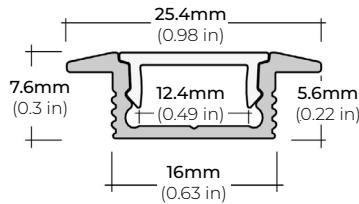

ALP-65

LENGTHS 48" | 96"
LENS Frosted
FINISH Silver

ALP-70

LENGTHS 49.25" | 84" | 98.5"
LENS Frosted
FINISH White | Black | Silver

ALP-80

LENGTHS 49.25" | 98.5"
LENS Frosted
FINISH Silver

SAFIRE-50

5W DESIGNER SERIES LED TAPE LIGHT

COMPATIBLE ALUMINUM PROFILES

SURFACE PROFILES

ALP-100K-98 (CORNER)

LENGTHS 98.5"
LENS Frosted
FINISH Silver

* For more compatible profiles, visit corelightingusa.com

RECESSED PROFILES

ALP-20R

LENGTHS 49.25" | 98.5"
LENS Frosted
FINISH White | Black | Silver

ALP-60R

LENGTHS 49.25" | 84" | 98.5"
LENS Frosted
FINISH White | Black | Silver

ALP-70R

LENGTHS 48" | 98"
LENS Frosted
FINISH Black | Silver

ALP-102R

LENGTHS 49" | 98"
LENS Frosted
FINISH Silver

* For more compatible profiles, visit corelightingusa.com

TRIMLESS PROFILES

ALP-1300TL

LENGTHS 48" | 98"
LENS Clear, Frosted
FINISH White

ALP-2100TL

LENGTHS 48" | 96"
LENS Clear, Frosted
FINISH White

SAFIRE-50

5W DESIGNER SERIES LED TAPE LIGHT

COMPATIBLE ALUMINUM PROFILES