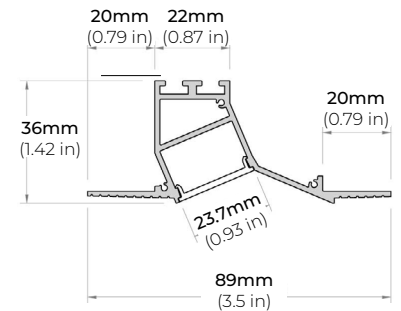

TRIMLESS PROFILES

ALP-2200TL

LENGTHS 48" | 96"
LENS Frosted
FINISH White

ALP-2300TL

LENGTHS 48" | 96"
LENS Frosted
FINISH White

ALP-2400TL

LENGTHS 48" | 96"
LENS Clear, Frosted
FINISH White

ALP-2500TL

LENGTHS 78"
LENS Clear, Frosted
FINISH White

ALP-2600TL

LENGTHS 78"
LENS Frosted
FINISH White

ALP-2700TL

LENGTHS 48" | 96"
LENS Frosted
FINISH White

*For more compatible profiles, visit corelightingusa.com