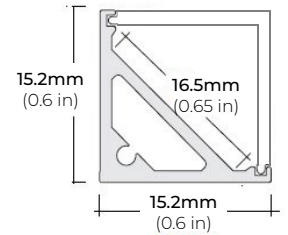

- LSA-EXPC-3-X10 3" LINK

SAFIRE-50

5W DESIGNER SERIES LED TAPE LIGHT

COMPATIBLE ALUMINUM PROFILES

SURFACE PROFILES

ALU-SF

LENGTHS 39.4" | 78.9" | 84" | 98"
LENS Clear, Frosted
FINISH Black | Silver

ALU-CN (CORNER)

LENGTHS 39.4" | 78.9" | 84" | 98"
LENS Clear, Frosted
FINISH Black | Silver

ALP-20

LENGTHS 49.25" | 84" | 98.5"
LENS Frosted
FINISH White | Black | Silver

ALP-35

LENGTHS 48" | 96"
LENS Frosted
FINISH White | Black | Silver

ALP-50C-V2 (CORNER)

LENGTHS 48" | 84" | 98"
LENS Frosted
FINISH White | Black | Silver

ALP-50K-98

LENGTHS 39 3/8" | 78 7/8" | 98.5"
LENS Clear, Frosted
FINISH Black | Silver

ALP-60

LENGTHS 49.25" | 84" | 98.5"
LENS Frosted
FINISH White | Black | Silver