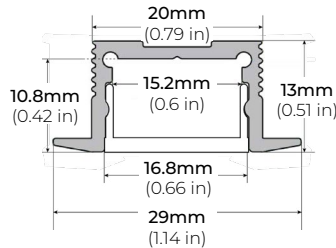

COMPATIBLE ALUMINUM PROFILES

SURFACE PROFILES

ALP-100K-98 (CORNER)

LENGTHS 98.5"
LENS Frosted
FINISH Silver

* For more compatible profiles, visit corelightingusa.com

RECESSED PROFILES

ALP-20R

LENGTHS 49.25" | 98.5"
LENS Frosted
FINISH White | Black | Silver

ALP-60R

LENGTHS 49.25" | 84" | 98.5"
LENS Frosted
FINISH White | Black | Silver

ALP-70R

LENGTHS 48" | 98"
LENS Frosted
FINISH Black | Silver

ALP-102R

LENGTHS 49" | 98"
LENS Frosted
FINISH Silver

* For more compatible profiles, visit corelightingusa.com

TRIMLESS PROFILES

ALP-1300TL

LENGTHS 48" | 98"
LENS Clear, Frosted
FINISH White

ALP-2100TL

LENGTHS 48" | 96"
LENS Clear, Frosted
FINISH White

SAFIRE-50

5W DESIGNER SERIES LED TAPE LIGHT

COMPATIBLE ALUMINUM PROFILES