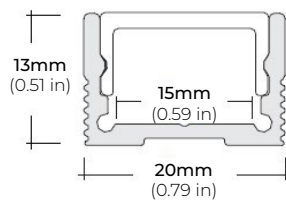

ALP-70

LENGTHS 49.25" | 84" | 98.5"
LENS Frosted
FINISH White | Black | Silver