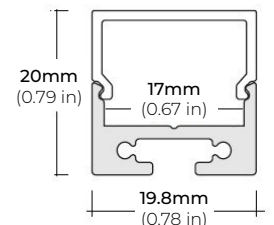

ALP-50C-V2 (CORNER)

LENGTHS 48" | 84" | 98"
LENS Frosted
FINISH White | Black | Silver

ALP-50K-98

LENGTHS 39³/₈" | 78⁷/₈" | 98.5"
LENS Clear, Frosted
FINISH Black | Silver

ALP-60

LENGTHS 49.25" | 84" | 98.5"
LENS Frosted
FINISH White | Black | Silver

ALP-65

LENGTHS 48" | 96"
LENS Frosted
FINISH Silver

ALP-70

LENGTHS 49.25" | 84" | 98.5"
LENS Frosted
FINISH White | Black | Silver

ALP-80

LENGTHS 49.25" | 98.5"
LENS Frosted
FINISH Silver

SAFIRE-35

3.5W DESIGNER SERIES LED TAPE LIGHT

COMPATIBLE ALUMINUM PROFILES

SURFACE PROFILES

ALP-100K-98 (CORNER)

LENGTHS 98.5"
LENS Frosted
FINISH Silver

* For more compatible profiles, visit corelightingusa.com

RECESSED PROFILES

ALP-20R

LENGTHS 49.25" | 98.5"
LENS Frosted
FINISH White | Black | Silver