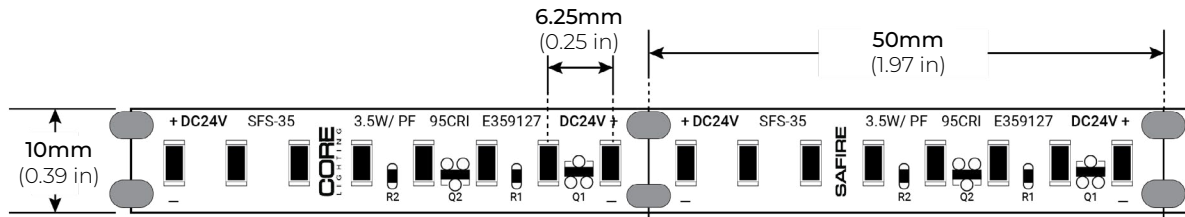

SAFIRE-35

3.5W DESIGNER SERIES LED TAPE LIGHT

Project _____
Location _____
Quote/ _____

The **SAFIRE-35** — a high efficiency, indoor tape light designed to illuminate your space with unparalleled efficiency and versatility. The Safire Series utilizes the most technologically advanced LEDs in the market. Using only the top binned LEDs with a macadam ellipse 1.5 step binning procedure, Core Lighting can deliver the most efficient LED strip, with a longer life, higher CRI and higher R9 values. Choose from multiple CCT options ranging from 2200K to 5000K.

SPECIFICATIONS

POWER CONSUMPTION	3.5W per Ft.
LEDS/ FT.	53 LEDS per Ft.
LUMEN OUTPUT	333 ~ 460 Lumens per Ft.
CRI	95+
COLOR TEMPERATURE	22K/ 24K/ 27K/ 30K/ 35K/ 40K/ 50K
DIMMING	MLV, ELV, 0-10V and TRIAC
MAXIMUM RUN LENGTH	40 Ft.
CUTTABLE	Every 1.97 in (50mm)
BINNING	1.5-Step MacAdam Ellipse
OPERATING VOLTAGE	24V DC
OPERATING TEMPERATURE	-22°F (-30°C) to +122°F (+50°C)
BEAM ANGLE	120°
RATING	Indoor
CERTIFICATIONS	UL Listed, California TITLE JA8
LUMEN MAINTENANCE	50,000 Hrs.

FEATURES

- 24V DC
- Continuous Run up to 40 Ft.
- 95+ CRI
- Custom length available every 1.97 in.
- Dimmable
- UL Listed (US and Canada)
- California TITLE 24 JA8 Compliant
- 7-Year Warranty*

* Only with compatible Core Lighting drivers

SAFIRE-35

3.5W DESIGNER SERIES LED TAPE LIGHT

DIMENSIONS

LUMENS

MODEL	WATT	CCT	Lumen/ FT	EFFICACY (Lm/W)	CRI	R9	R13
SFS-35	3.5W	2200K	333	95	95+	85	98
		2400K	358	102	95+	91	99
		2700K	400	114	95+	94	98
		3000K	400	114	95+	95	99
		3500K	421	120	95+	94	98
		4000K	428	122	95+	92	98
		5000K	460	131	95+	96	99