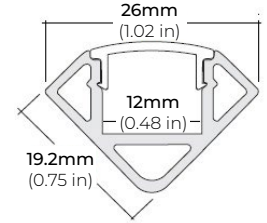

- LSA-EX3-HPX10 3" LINK
- LSA-EX8-HPX10 8" LINK
- LSA-EX24-HPX10 24" LINK

- LSA-DC24-HP-X10 24" DC CONNECTOR

MINI CRIMP CONNECTORS

QUICK CONNECT
(0.62" X 11.7" X 0.14")

- LSA-HWPC-24-X10 24" HARDWIRE CONNECTOR

- LSA-EXPC-3-X10 3" LINK

SAFIRE-35

3.5W DESIGNER SERIES LED TAPE LIGHT

COMPATIBLE ALUMINUM PROFILES

SURFACE PROFILES

ALU-SF

LENGTHS 39.4" | 78.9" | 84" | 98"
LENS Clear, Frosted
FINISH Black | Silver

ALU-CN (CORNER)

LENGTHS 39.4" | 78.9" | 84" | 98"
LENS Clear, Frosted
FINISH Black | Silver

ALP-20

LENGTHS 49.25" | 84" | 98.5"
LENS Frosted
FINISH White | Black | Silver

ALP-35

LENGTHS 48" | 96"
LENS Frosted
FINISH White | Black | Silver

ALP-50C-V2 (CORNER)

LENGTHS 48" | 84" | 98"
LENS Frosted
FINISH White | Black | Silver

ALP-50K-98

LENGTHS 39³/₈" | 78⁷/₈" | 98.5"
LENS Clear, Frosted
FINISH Black | Silver

ALP-60

LENGTHS 49.25" | 84" | 98.5"
LENS Frosted
FINISH White | Black | Silver