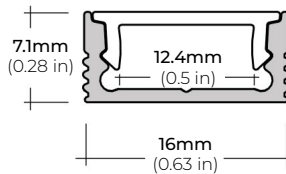

- LSA-EX3-HPX10 3" LINK
- LSA-EX8-HPX10 8" LINK
- LSA-EX24-HPX10 24" LINK

- LSA-DC24-HP-X10 24" DC CONNECTOR

MINI CRIMP CONNECTORS

QUICK CONNECT
(0.62" X 11.7" X 0.14")

- LSA-HWPC-24-X10 24" HARDWIRE CONNECTOR

- LSA-EXPC-3-X10 3" LINK

SAFIRE-35

3.5W DESIGNER SERIES LED TAPE LIGHT

COMPATIBLE ALUMINUM PROFILES

SURFACE PROFILES

ALU-SF

LENGTHS 39.4" | 78.9" | 84" | 98"
LENS Clear, Frosted
FINISH Black | Silver

ALU-CN (CORNER)

LENGTHS 39.4" | 78.9" | 84" | 98"
LENS Clear, Frosted
FINISH Black | Silver

ALP-20

LENGTHS 49.25" | 84" | 98.5"
LENS Frosted
FINISH White | Black | Silver

ALP-35

LENGTHS 48" | 96"
LENS Frosted
FINISH White | Black | Silver

ALP-50C-V2 (CORNER)

LENGTHS 48" | 84" | 98"
LENS Frosted
FINISH White | Black | Silver

ALP-50K-98

LENGTHS 39³/₈" | 78⁷/₈" | 98.5"
LENS Clear, Frosted
FINISH Black | Silver

ALP-60

LENGTHS 49.25" | 84" | 98.5"
LENS Frosted
FINISH White | Black | Silver