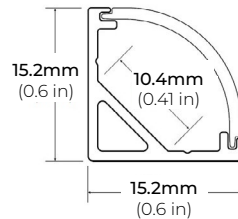

- LSA-EXPC-3-X10 3" LINK

SAFIRE-35

3.5W DESIGNER SERIES LED TAPE LIGHT

COMPATIBLE ALUMINUM PROFILES

SURFACE PROFILES

ALU-SF

LENGTHS 39.4" | 78.9" | 84" | 98"
LENS Clear, Frosted
FINISH Black | Silver

ALU-CN (CORNER)

LENGTHS 39.4" | 78.9" | 84" | 98"
LENS Clear, Frosted
FINISH Black | Silver

ALP-20

LENGTHS 49.25" | 84" | 98.5"
LENS Frosted
FINISH White | Black | Silver

ALP-35

LENGTHS 48" | 96"
LENS Frosted
FINISH White | Black | Silver

ALP-50C-V2 (CORNER)

LENGTHS 48" | 84" | 98"
LENS Frosted
FINISH White | Black | Silver

ALP-50K-98

LENGTHS 39³/₈" | 78⁷/₈" | 98.5"
LENS Clear, Frosted
FINISH Black | Silver

ALP-60

LENGTHS 49.25" | 84" | 98.5"
LENS Frosted
FINISH White | Black | Silver