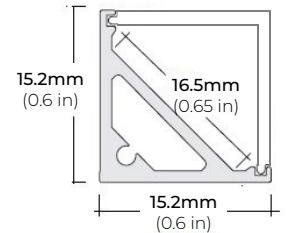

- LSA-EXPC-3-X10 3" LINK

SAFIRE-35

3.5W DESIGNER SERIES LED TAPE LIGHT

COMPATIBLE ALUMINUM PROFILES

SURFACE PROFILES

ALU-SF

LENGTHS 39.4" | 78.9" | 84" | 98"
LENS Clear, Frosted
FINISH Black | Silver

ALU-CN (CORNER)

LENGTHS 39.4" | 78.9" | 84" | 98"
LENS Clear, Frosted
FINISH Black | Silver

ALP-20

LENGTHS 49.25" | 84" | 98.5"
LENS Frosted
FINISH White | Black | Silver

ALP-35

LENGTHS 48" | 96"
LENS Frosted
FINISH White | Black | Silver

ALP-50C-V2 (CORNER)

LENGTHS 48" | 84" | 98"
LENS Frosted
FINISH White | Black | Silver

ALP-50K-98

LENGTHS 39³/₈" | 78⁷/₈" | 98.5"
LENS Clear, Frosted
FINISH Black | Silver

ALP-60

LENGTHS 49.25" | 84" | 98.5"
LENS Frosted
FINISH White | Black | Silver