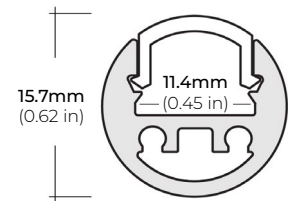

- LSA-EXPC-3-X10 3" LINK

SAFIRE-35

3.5W DESIGNER SERIES LED TAPE LIGHT

COMPATIBLE ALUMINUM PROFILES

SURFACE PROFILES

ALU-SF

LENGTHS 39.4" | 78.9" | 84" | 98"
LENS Clear, Frosted
FINISH Black | Silver

ALU-CN (CORNER)

LENGTHS 39.4" | 78.9" | 84" | 98"
LENS Clear, Frosted
FINISH Black | Silver

ALP-20

LENGTHS 49.25" | 84" | 98.5"
LENS Frosted
FINISH White | Black | Silver

ALP-35

LENGTHS 48" | 96"
LENS Frosted
FINISH White | Black | Silver

ALP-50C-V2 (CORNER)

LENGTHS 48" | 84" | 98"
LENS Frosted
FINISH White | Black | Silver

ALP-50K-98

LENGTHS 39³/₈" | 78⁷/₈" | 98.5"
LENS Clear, Frosted
FINISH Black | Silver

ALP-60

LENGTHS 49.25" | 84" | 98.5"
LENS Frosted
FINISH White | Black | Silver