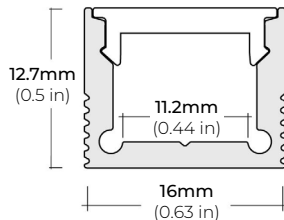

LENGTHS 39.4" | 78.9" | 84" | 98"
LENS Clear, Frosted
FINISH Black | Silver

ALP-20

LENGTHS 49.25" | 84" | 98.5"
LENS Frosted
FINISH White | Black | Silver

ALP-35

LENGTHS 48" | 96"
LENS Frosted
FINISH White | Black | Silver

ALP-50C-V2 (CORNER)

LENGTHS 48" | 84" | 98"
LENS Frosted
FINISH White | Black | Silver

ALP-50K-98

LENGTHS 39³/₈" | 78⁷/₈" | 98.5"
LENS Clear, Frosted
FINISH Black | Silver

ALP-60

LENGTHS 49.25" | 84" | 98.5"
LENS Frosted
FINISH White | Black | Silver