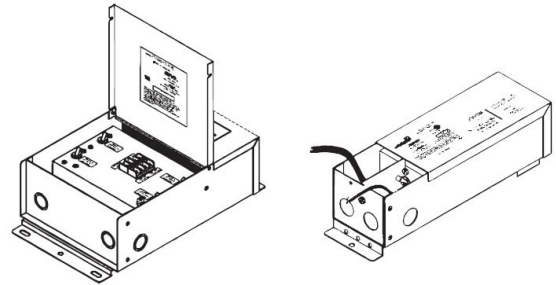

PSDH SERIES

HIGH PERFORMANCE MAGNETIC LOW VOLTAGE (MLV)

PSDH-48W-24V	CLASS 2	11.25" X 3.37" X 3.25"
PSDH-96W-24V	CLASS 2	11.25" X 3.37" X 3.25"
PSDH-288W-24V	CLASS 2	14.25" X 8.43" X 4.43"