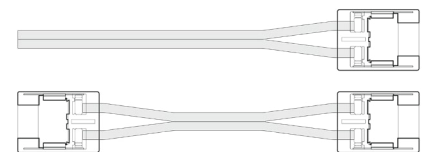

MINI CRIMP CONNECTORS

QUICK CONNECT
(0.62" X 11.7" X 0.14")

- LSA-HWPC-24-X10 24" HARDWIRE CONNECTOR

- LSA-EXPC-3-X10 3" LINK