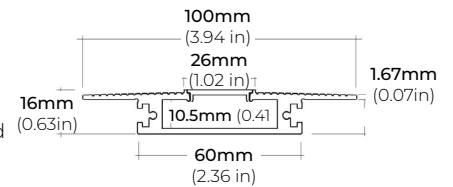

TRIMLESS PROFILES

ALP-1300TL

LENGTHS 48" | 98"
LENS Clear, Frosted
FINISH White

ALP-2100TL

LENGTHS 48" | 96"
LENS Clear, Frosted
FINISH White

* For more compatible profiles, visit corelightingusa.com

SAFIRE-35