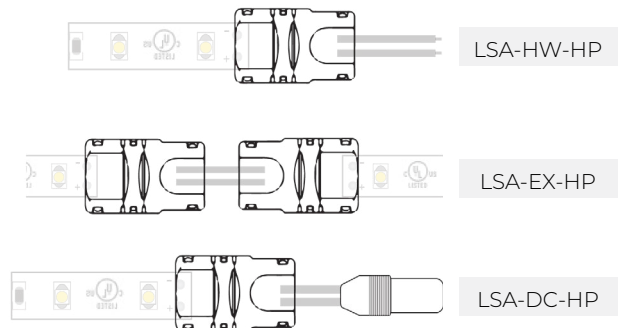

COMPATIBLE CONNECTORS

For more information about connector-profile compatibility, visit corelightingusa.com/tape-light-accessories.

HP PRO CONNECTORS

QUICK CONNECT SNAP-ON
(0.95" X 0.57" X 0.30")

- LSA-HW8-HPX10 8" HARDWIRE CONNECTOR
- LSA-HW24-HPX10 24" HARDWIRE CONNECTOR
- LSA-HW60-HPX10 60" HARDWIRE CONNECTOR
- LSA-HW120-HPX10 120" HARDWIRE CONNECTOR

- LSA-EX3-HPX10 3" LINK
- LSA-EX8-HPX10 8" LINK
- LSA-EX24-HPX10 24" LINK

- LSA-DC24-HP-X10 24" DC CONNECTOR

MINI CRIMP CONNECTORS

QUICK CONNECT
(0.62" X 11.7" X 0.14")

- LSA-HWPC-24-X10 24" HARDWIRE CONNECTOR