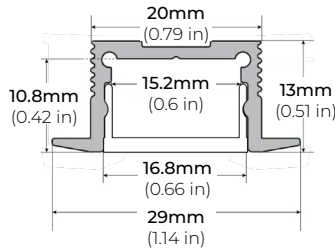

COMPATIBLE ALUMINUM PROFILES

SURFACE PROFILES

ALP-100K-98 (CORNER)

LENGTHS 98.5"
LENS Frosted
FINISH Silver

* For more compatible profiles, visit corelightingusa.com

RECESSED PROFILES

ALP-20R

LENGTHS 49.25" | 98.5"
LENS Frosted
FINISH White | Black | Silver

ALP-60R

LENGTHS 49.25" | 84" | 98.5"
LENS Frosted
FINISH White | Black | Silver

ALP-70R

LENGTHS 48" | 98"
LENS Frosted
FINISH Black | Silver

ALP-102R

LENGTHS 49" | 98"
LENS Frosted
FINISH Silver

* For more compatible profiles, visit corelightingusa.com

TRIMLESS PROFILES

ALP-1300TL

LENGTHS 48" | 98"
LENS Clear, Frosted
FINISH White

ALP-2100TL

LENGTHS 48" | 96"
LENS Clear, Frosted
FINISH White

* For more compatible profiles, visit corelightingusa.com

SAFIRE-35