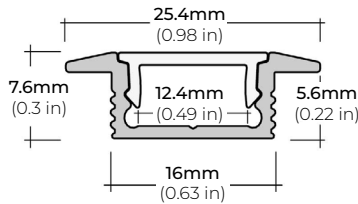

ALP-65

LENGTHS 48" | 96"
LENS Frosted
FINISH Silver

ALP-70

LENGTHS 49.25" | 84" | 98.5"
LENS Frosted
FINISH White | Black | Silver

ALP-80

LENGTHS 49.25" | 98.5"
LENS Frosted
FINISH Silver

SAFIRE-35

3.5W DESIGNER SERIES LED TAPE LIGHT

COMPATIBLE ALUMINUM PROFILES

SURFACE PROFILES

ALP-100K-98 (CORNER)

LENGTHS 98.5"
LENS Frosted
FINISH Silver

* For more compatible profiles, visit corelightingusa.com

RECESSED PROFILES

ALP-20R

LENGTHS 49.25" | 98.5"
LENS Frosted
FINISH White | Black | Silver

ALP-60R

LENGTHS 49.25" | 84" | 98.5"
LENS Frosted
FINISH White | Black | Silver

ALP-70R

LENGTHS 48" | 98"
LENS Frosted
FINISH Black | Silver

ALP-102R

LENGTHS 49" | 98"
LENS Frosted
FINISH Silver

* For more compatible profiles, visit corelightingusa.com

TRIMLESS PROFILES

ALP-1300TL

LENGTHS 48" | 98"
LENS Clear, Frosted
FINISH White

ALP-2100TL

LENGTHS 48" | 96"
LENS Clear, Frosted
FINISH White

* For more compatible profiles, visit corelightingusa.com

SAFIRE-35