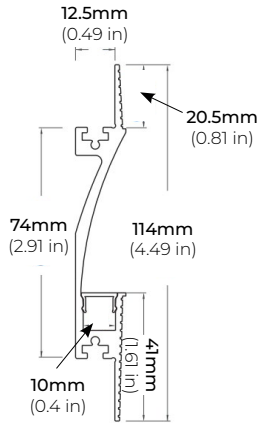

ALP-60R

LENGTHS 49.25" | 84" | 98.5"
LENS Frosted
FINISH White | Black | Silver

ALP-70R

LENGTHS 48" | 98"
LENS Frosted
FINISH Black | Silver

ALP-102R

LENGTHS 49" | 98"
LENS Frosted
FINISH Silver

* For more compatible profiles, visit corelightingusa.com

TRIMLESS PROFILES

ALP-1300TL

LENGTHS 48" | 98"
LENS Clear, Frosted
FINISH White

ALP-2100TL

LENGTHS 48" | 96"
LENS Clear, Frosted
FINISH White

* For more compatible profiles, visit corelightingusa.com

SAFIRE-35

3.5W DESIGNER SERIES LED TAPE LIGHT

COMPATIBLE ALUMINUM PROFILES

TRIMLESS PROFILES

ALP-2200TL

LENGTHS 48" | 96"
LENS Frosted
FINISH White

ALP-2300TL

LENGTHS 48" | 96"
LENS Frosted
FINISH White

ALP-2400TL

LENGTHS 48" | 96"
LENS Clear, Frosted
FINISH White

ALP-2500TL

LENGTHS 78"
LENS Clear, Frosted
FINISH White

ALP-2600TL

LENGTHS 78"
LENS Frosted
FINISH White

ALP-2700TL

LENGTHS 48" | 96"
LENS Frosted
FINISH White