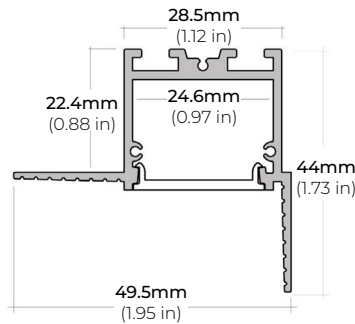

TRIMLESS PROFILES

ALP-1300TL

LENGTHS 48" | 98"
LENS Clear, Frosted
FINISH White

ALP-2100TL

LENGTHS 48" | 96"
LENS Clear, Frosted
FINISH White

* For more compatible profiles, visit corelightingusa.com

SAFIRE-35

3.5W DESIGNER SERIES LED TAPE LIGHT

COMPATIBLE ALUMINUM PROFILES

TRIMLESS PROFILES

ALP-2200TL

LENGTHS 48" | 96"
LENS Frosted
FINISH White

ALP-2300TL

LENGTHS 48" | 96"
LENS Frosted
FINISH White

ALP-2400TL

LENGTHS 48" | 96"
LENS Clear, Frosted
FINISH White

ALP-2500TL

LENGTHS 78"
LENS Clear, Frosted
FINISH White

ALP-2600TL

LENGTHS 78"
LENS Frosted
FINISH White

ALP-2700TL

LENGTHS 48" | 96"
LENS Frosted
FINISH White