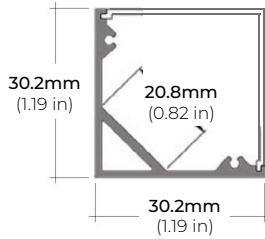

ALP-50C-V2 (CORNER)

LENGTHS 48" | 84" | 98"
LENS Frosted
FINISH White | Black | Silver

ALP-50K-98

LENGTHS 39³/₈" | 78⁷/₈" | 98.5"
LENS Clear, Frosted
FINISH Black | Silver

ALP-60

LENGTHS 49.25" | 84" | 98.5"
LENS Frosted
FINISH White | Black | Silver

ALP-65

LENGTHS 48" | 96"
LENS Frosted
FINISH Silver

ALP-70

LENGTHS 49.25" | 84" | 98.5"
LENS Frosted
FINISH White | Black | Silver

ALP-80

LENGTHS 49.25" | 98.5"
LENS Frosted
FINISH Silver

SAFIRE-35

3.5W DESIGNER SERIES LED TAPE LIGHT

COMPATIBLE ALUMINUM PROFILES

SURFACE PROFILES

ALP-100K-98 (CORNER)

LENGTHS 98.5"
LENS Frosted
FINISH Silver

* For more compatible profiles, visit corelightingusa.com

RECESSED PROFILES

ALP-20R

LENGTHS 49.25" | 98.5"
LENS Frosted
FINISH White | Black | Silver