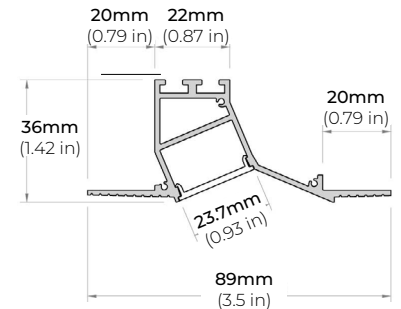

TRIMLESS PROFILES

ALP-1300TL

LENGTHS 48" | 98"
LENS Clear, Frosted
FINISH White

ALP-2100TL

LENGTHS 48" | 96"
LENS Clear, Frosted
FINISH White

* For more compatible profiles, visit corelightingusa.com

SAFIRE-35

LENGTHS 48" | 96"
LENS Clear, Frosted
FINISH White

ALP-2500TL

LENGTHS 78"
LENS Clear, Frosted
FINISH White

ALP-2600TL

LENGTHS 78"
LENS Frosted
FINISH White

ALP-2700TL

LENGTHS 48" | 96"
LENS Frosted
FINISH White