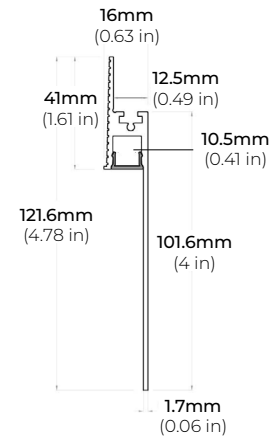

ALP-60R

LENGTHS 49.25" | 84" | 98.5"
LENS Frosted
FINISH White | Black | Silver

ALP-70R

LENGTHS 48" | 98"
LENS Frosted
FINISH Black | Silver

ALP-102R

LENGTHS 49" | 98"
LENS Frosted
FINISH Silver

* For more compatible profiles, visit corelightingusa.com

TRIMLESS PROFILES

ALP-1300TL

LENGTHS 48" | 98"
LENS Clear, Frosted
FINISH White

ALP-2100TL

LENGTHS 48" | 96"
LENS Clear, Frosted
FINISH White

* For more compatible profiles, visit corelightingusa.com

SAFIRE-35

3.5W DESIGNER SERIES LED TAPE LIGHT

COMPATIBLE ALUMINUM PROFILES

TRIMLESS PROFILES

ALP-2200TL

LENGTHS 48" | 96"
LENS Frosted
FINISH White

ALP-2300TL

LENGTHS 48" | 96"
LENS Frosted
FINISH White

ALP-2400TL

LENGTHS 48" | 96"
LENS Clear, Frosted
FINISH White

ALP-2500TL

LENGTHS 78"
LENS Clear, Frosted
FINISH White

ALP-2600TL

LENGTHS 78"
LENS Frosted
FINISH White

ALP-2700TL

LENGTHS 48" | 96"
LENS Frosted
FINISH White