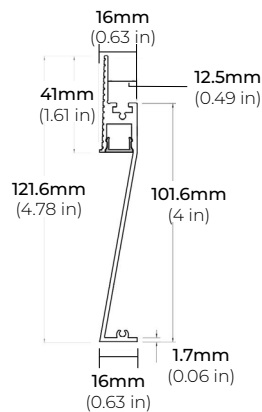

TRIMLESS PROFILES

ALP-1300TL

LENGTHS 48" | 98"
LENS Clear, Frosted
FINISH White

ALP-2100TL

LENGTHS 48" | 96"
LENS Clear, Frosted
FINISH White

* For more compatible profiles, visit corelightingusa.com

SAFIRE-35

3.5W DESIGNER SERIES LED TAPE LIGHT

COMPATIBLE ALUMINUM PROFILES

TRIMLESS PROFILES

ALP-2200TL

LENGTHS 48" | 96"
LENS Frosted
FINISH White

ALP-2300TL

LENGTHS 48" | 96"
LENS Frosted
FINISH White

ALP-2400TL

LENGTHS 48" | 96"
LENS Clear, Frosted
FINISH White

ALP-2500TL

LENGTHS 78"
LENS Clear, Frosted
FINISH White

ALP-2600TL

LENGTHS 78"
LENS Frosted
FINISH White

ALP-2700TL

LENGTHS 48" | 96"
LENS Frosted
FINISH White

PSRX-30W-24V	CLASS 2	6.5" X 3.72" X 1.57"
PSRX-60W-24V	CLASS 2	7.4" X 3.72" X 1.57"
PSRX-96W-24V	CLASS 2	8.66" X 3.72" X 1.57"
PSRX-150W-24V		10.24" X 4.13" X 1.77"
PSRX-192W-24V	CLASS 2	11" X 4" X 1.82"
PSRX-200W-24V		10.24" X 4.13" X 1.77"
PSRX-288W-24V	CLASS 2	11.85" X 4.25" X 1.82"
PSRX-300W-24V		10.94" X 4.33" X 1.77"