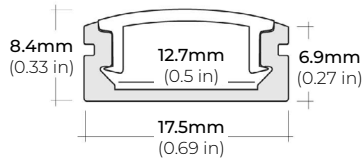

- LSA-EX3-HPX10 3" LINK
- LSA-EX8-HPX10 8" LINK
- LSA-EX24-HPX10 24" LINK

- LSA-DC24-HP-X10 24" DC CONNECTOR

MINI CRIMP CONNECTORS

QUICK CONNECT
(0.62" X 11.7" X 0.14")

- LSA-HWPC-24-X10 24" HARDWIRE CONNECTOR

- LSA-EXPC-3-X10 3" LINK

SAFIRE-35

3.5W DESIGNER SERIES LED TAPE LIGHT

COMPATIBLE ALUMINUM PROFILES

SURFACE PROFILES

ALU-SF

LENGTHS 39.4" | 78.9" | 84" | 98"
LENS Clear, Frosted
FINISH Black | Silver

ALU-CN (CORNER)

LENGTHS 39.4" | 78.9" | 84" | 98"
LENS Clear, Frosted
FINISH Black | Silver

ALP-20

LENGTHS 49.25" | 84" | 98.5"
LENS Frosted
FINISH White | Black | Silver

ALP-35

LENGTHS 48" | 96"
LENS Frosted
FINISH White | Black | Silver