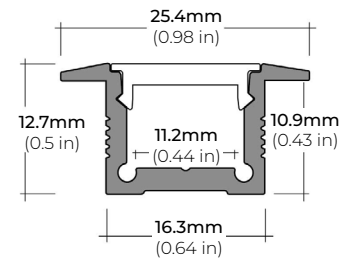

COMPATIBLE ALUMINUM PROFILES

SURFACE PROFILES

ALP-100K-98 (CORNER)

LENGTHS 98.5"
LENS Frosted
FINISH Silver

* For more compatible profiles, visit corelightingusa.com

RECESSED PROFILES

ALP-20R

LENGTHS 49.25" | 98.5"
LENS Frosted
FINISH White | Black | Silver

ALP-60R

LENGTHS 49.25" | 84" | 98.5"
LENS Frosted
FINISH White | Black | Silver

ALP-70R

LENGTHS 48" | 98"
LENS Frosted
FINISH Black | Silver

ALP-102R

LENGTHS 49" | 98"
LENS Frosted
FINISH Silver

* For more compatible profiles, visit corelightingusa.com

TRIMLESS PROFILES

ALP-1300TL

LENGTHS 48" | 98"
LENS Clear, Frosted
FINISH White

ALP-2100TL

LENGTHS 48" | 96"
LENS Clear, Frosted
FINISH White

* For more compatible profiles, visit corelightingusa.com

SAFIRE-35