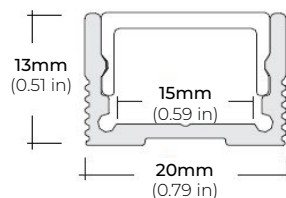

LENGTHS 39.4" | 78.9" | 84" | 98"
LENS Clear, Frosted
FINISH Black | Silver

ALP-20

LENGTHS 49.25" | 84" | 98.5"
LENS Frosted
FINISH White | Black | Silver

ALP-35

LENGTHS 48" | 96"
LENS Frosted
FINISH White | Black | Silver

ALP-50C-V2 (CORNER)

LENGTHS 48" | 84" | 98"
LENS Frosted
FINISH White | Black | Silver

ALP-50K-98

LENGTHS 39³/₈" | 78⁷/₈" | 98.5"
LENS Clear, Frosted
FINISH Black | Silver

ALP-60

LENGTHS 49.25" | 84" | 98.5"
LENS Frosted
FINISH White | Black | Silver

ALP-65

LENGTHS 48" | 96"
LENS Frosted
FINISH Silver

ALP-70

LENGTHS 49.25" | 84" | 98.5"
LENS Frosted
FINISH White | Black | Silver

ALP-80

LENGTHS 49.25" | 98.5"
LENS Frosted
FINISH Silver

SAFIRE-35

3.5W DESIGNER SERIES LED TAPE LIGHT