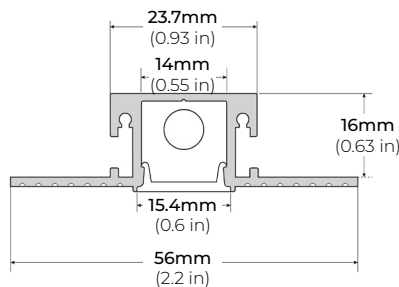

COMPATIBLE ALUMINUM PROFILES

SURFACE PROFILES

ALP-100K-98 (CORNER)

LENGTHS 98.5"
LENS Frosted
FINISH Silver

* For more compatible profiles, visit corelightingusa.com

RECESSED PROFILES

ALP-20R

LENGTHS 49.25" | 98.5"
LENS Frosted
FINISH White | Black | Silver

ALP-60R

LENGTHS 49.25" | 84" | 98.5"
LENS Frosted
FINISH White | Black | Silver

ALP-70R

LENGTHS 48" | 98"
LENS Frosted
FINISH Black | Silver

ALP-102R

LENGTHS 49" | 98"
LENS Frosted
FINISH Silver

* For more compatible profiles, visit corelightingusa.com

TRIMLESS PROFILES

ALP-1300TL

LENGTHS 48" | 98"
LENS Clear, Frosted
FINISH White

ALP-2100TL

LENGTHS 48" | 96"
LENS Clear, Frosted
FINISH White

* For more compatible profiles, visit corelightingusa.com

SAFIRE-35