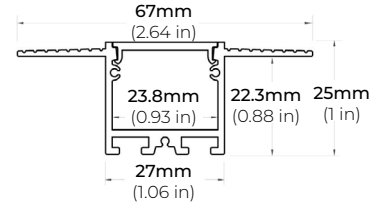

TRIMLESS PROFILES

ALP-1300TL

LENGTHS 48" | 98"
LENS Clear, Frosted
FINISH White

ALP-2100TL

LENGTHS 48" | 96"
LENS Clear, Frosted
FINISH White

* For more compatible profiles, visit corelightingusa.com

SAFIRE-35

3.5W DESIGNER SERIES LED TAPE LIGHT

COMPATIBLE ALUMINUM PROFILES

TRIMLESS PROFILES

ALP-2200TL

LENGTHS 48" | 96"
LENS Frosted
FINISH White

ALP-2300TL

LENGTHS 48" | 96"
LENS Frosted
FINISH White

ALP-2400TL

LENGTHS 48" | 96"
LENS Clear, Frosted
FINISH White

ALP-2500TL

LENGTHS 78"
LENS Clear, Frosted
FINISH White

ALP-2600TL

LENGTHS 78"
LENS Frosted
FINISH White

ALP-2700TL

LENGTHS 48" | 96"
LENS Frosted
FINISH White