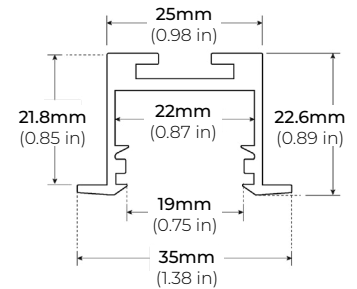

COMPATIBLE ALUMINUM PROFILES

SURFACE PROFILES

ALP-100K-98 (CORNER)

LENGTHS 98.5"
LENS Frosted
FINISH Silver

* For more compatible profiles, visit corelightingusa.com

RECESSED PROFILES

ALP-20R

LENGTHS 49.25" | 98.5"
LENS Frosted
FINISH White | Black | Silver

ALP-60R

LENGTHS 49.25" | 84" | 98.5"
LENS Frosted
FINISH White | Black | Silver

ALP-70R

LENGTHS 48" | 98"
LENS Frosted
FINISH Black | Silver

ALP-102R

LENGTHS 49" | 98"
LENS Frosted
FINISH Silver

* For more compatible profiles, visit corelightingusa.com

TRIMLESS PROFILES

ALP-1300TL

LENGTHS 48" | 98"
LENS Clear, Frosted
FINISH White

ALP-2100TL

LENGTHS 48" | 96"
LENS Clear, Frosted
FINISH White

* For more compatible profiles, visit corelightingusa.com

SAFIRE-35