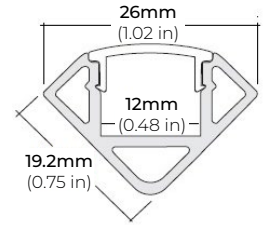

LSA-EX-HP

- LSA-DC24-HPX10 24" DC CONNECTOR

LSA-DC-HP

MINI CRIMP CONNECTORS

QUICK CONNECT

(0.62" X 11.7" X 0.14")

- LSA-HWPC-24-X10 24" HARDWIRE CONNECTOR

- LSA-EXPC-3-X10 3" LINK

LSM-55

5.5W INDOOR FLEXIBLE LED STRIP

COMPATIBLE ALUMINUM PROFILES

SURFACE PROFILES

ALU-SF

LENGTHS 39" | 78" | 84" | 98"
LENS Clear, Frosted
FINISH Black | Silver

ALU-CN (CORNER)

LENGTHS 39" | 78" | 84" | 96"
LENS Clear, Frosted
FINISH Black | Silver

ALU-DS100

LENGTHS 39" | 78" | 84"
LENS Clear, Frosted
FINISH Silver

ALP-20

LENGTHS 49" | 84" | 98"
LENS Frosted
FINISH White | Black | Silver

ALP-35

LENGTHS 49" | 98"
LENS Frosted
FINISH White | Black | Silver

ALP-50C-V2 (CORNER)

LENGTHS 48" | 84" | 98"
LENS Frosted
FINISH White | Black | Silver

ALP-60

LENGTHS 49" | 84" | 98"
LENS Frosted
FINISH White | Black | Silver

ALP-65

LENGTHS 48" | 96"
LENS Clear
FINISH Silver