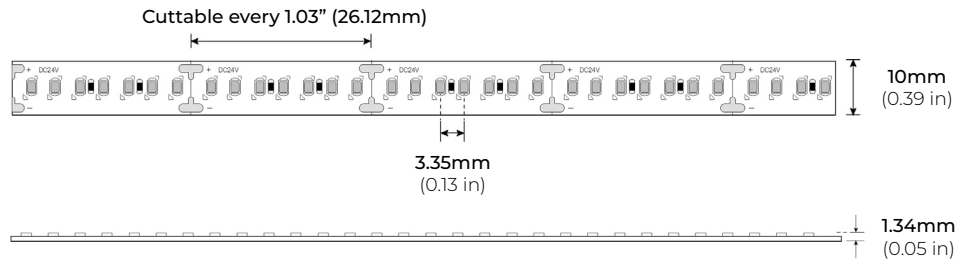

LSM-55

5.5W INDOOR FLEXIBLE LED STRIP

DIMENSIONS

COMPATIBLE CONNECTORS

For more information about connector-profile compatibility, visit corelightingusa.com/tape-light-accessories.

HP PRO CONNECTORS

QUICK CONNECT SNAP-ON

(0.95" X 0.57" X 0.30")

- LSA-HW8-HPX10 8" HARDWIRE CONNECTOR
- LSA-HW24-HPX10 24" HARDWIRE CONNECTOR
- LSA-HW60-HPX10 60" HARDWIRE CONNECTOR
- LSA-HW120-HPX10 120" HARDWIRE CONNECTOR

- LSA-EX3-HPX10 3" LINK
- LSA-EX8-HPX10 8" LINK
- LSA-EX24-HPX10 24" LINK