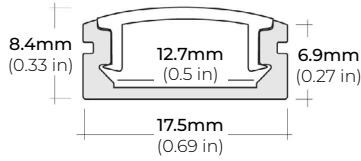

LSA-EX-HP

- LSA-DC24-HPX10 24" DC CONNECTOR

LSA-DC-HP

MINI CRIMP CONNECTORS

QUICK CONNECT

(0.62" X 11.7" X 0.14")

- LSA-HWPC-24-X10 24" HARDWIRE CONNECTOR

- LSA-EXPC-3-X10 3" LINK

LSM-55

5.5W INDOOR FLEXIBLE LED STRIP

COMPATIBLE ALUMINUM PROFILES

SURFACE PROFILES

ALU-SF

LENGTHS 39" | 78" | 84" | 98"
LENS Clear, Frosted
FINISH Black | Silver

ALU-CN (CORNER)

LENGTHS 39" | 78" | 84" | 96"
LENS Clear, Frosted
FINISH Black | Silver

ALU-DS100

LENGTHS 39" | 78" | 84"
LENS Clear, Frosted
FINISH Silver

ALP-20

LENGTHS 49" | 84" | 98"
LENS Frosted
FINISH White | Black | Silver

ALP-35

LENGTHS 49" | 98"
LENS Frosted
FINISH White | Black | Silver