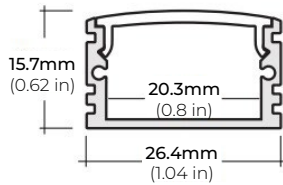

LSA-EX-HP

- LSA-DC24-HPX10 24" DC CONNECTOR

LSA-DC-HP

MINI CRIMP CONNECTORS

QUICK CONNECT

(0.62" X 11.7" X 0.14")

- LSA-HWPC-24-X10 24" HARDWIRE CONNECTOR

- LSA-EXPC-3-X10 3" LINK

LSM-55

5.5W INDOOR FLEXIBLE LED STRIP

COMPATIBLE ALUMINUM PROFILES

SURFACE PROFILES

ALU-SF

LENGTHS 39" | 78" | 84" | 98"
LENS Clear, Frosted
FINISH Black | Silver

ALU-CN (CORNER)

LENGTHS 39" | 78" | 84" | 96"
LENS Clear, Frosted
FINISH Black | Silver

ALU-DS100

LENGTHS 39" | 78" | 84"
LENS Clear, Frosted
FINISH Silver

ALP-20

LENGTHS 49" | 84" | 98"
LENS Frosted
FINISH White | Black | Silver

ALP-35

LENGTHS 49" | 98"
LENS Frosted
FINISH White | Black | Silver

ALP-50C-V2 (CORNER)

LENGTHS 48" | 84" | 98"
LENS Frosted
FINISH White | Black | Silver

ALP-60

LENGTHS 49" | 84" | 98"
LENS Frosted
FINISH White | Black | Silver

ALP-65

LENGTHS 48" | 96"
LENS Clear
FINISH Silver