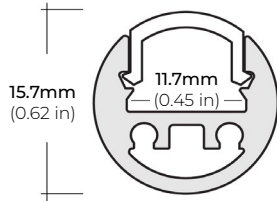

LSM-55

5.5W INDOOR FLEXIBLE LED STRIP

COMPATIBLE ALUMINUM PROFILES

SURFACE PROFILES

ALU-SF

LENGTHS 39" | 78" | 84" | 98"
LENS Clear, Frosted
FINISH Black | Silver

ALU-CN (CORNER)

LENGTHS 39" | 78" | 84" | 96"
LENS Clear, Frosted
FINISH Black | Silver

ALU-DS100

LENGTHS 39" | 78" | 84"
LENS Clear, Frosted
FINISH Silver

ALP-20

LENGTHS 49" | 84" | 98"
LENS Frosted
FINISH White | Black | Silver

ALP-35

LENGTHS 49" | 98"
LENS Frosted
FINISH White | Black | Silver

ALP-50C-V2 (CORNER)

LENGTHS 48" | 84" | 98"
LENS Frosted
FINISH White | Black | Silver

ALP-60

LENGTHS 49" | 84" | 98"
LENS Frosted
FINISH White | Black | Silver

ALP-65

LENGTHS 48" | 96"
LENS Clear
FINISH Silver

ALP-70

LENGTHS 49" | 84" | 98"
LENS Frosted
FINISH White | Black | Silver

ALP-80

LENGTHS 49" | 98"
LENS Frosted
FINISH Silver

* For more compatible profiles, visit corelightingusa.com

RECESSED PROFILES

ALP-20R