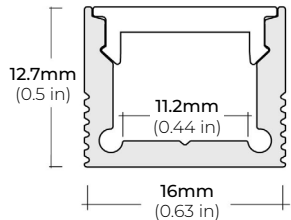

LSM-55

5.5W INDOOR FLEXIBLE LED STRIP

COMPATIBLE ALUMINUM PROFILES

SURFACE PROFILES

ALU-SF

LENGTHS 39" | 78" | 84" | 98"
LENS Clear, Frosted
FINISH Black | Silver

ALU-CN (CORNER)

LENGTHS 39" | 78" | 84" | 96"
LENS Clear, Frosted
FINISH Black | Silver

ALU-DS100

LENGTHS 39" | 78" | 84"
LENS Clear, Frosted
FINISH Silver

ALP-20

LENGTHS 49" | 84" | 98"
LENS Frosted
FINISH White | Black | Silver

ALP-35

LENGTHS 49" | 98"
LENS Frosted
FINISH White | Black | Silver

ALP-50C-V2 (CORNER)

LENGTHS 48" | 84" | 98"
LENS Frosted
FINISH White | Black | Silver

ALP-60

LENGTHS 49" | 84" | 98"
LENS Frosted
FINISH White | Black | Silver

ALP-65

LENGTHS 48" | 96"
LENS Clear
FINISH Silver