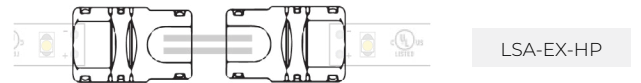

LSA-EX-HP

- LSA-DC24-HPX10 24" DC CONNECTOR