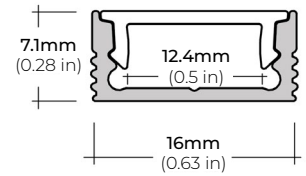

(0.95" X 0.57" X 0.30")

- LSA-HW8-HPX10 8" HARDWIRE CONNECTOR
- LSA-HW24-HPX10 24" HARDWIRE CONNECTOR
- LSA-HW60-HPX10 60" HARDWIRE CONNECTOR
- LSA-HW120-HPX10 120" HARDWIRE CONNECTOR

LSA-HW-HP

- LSA-EX3-HPX10 3" LINK
- LSA-EX8-HPX10 8" LINK
- LSA-EX24-HPX10 24" LINK

LSA-EX-HP

- LSA-DC24-HPX10 24" DC CONNECTOR

LSA-DC-HP

MINI CRIMP CONNECTORS

QUICK CONNECT

(0.62" X 11.7" X 0.14")

- LSA-HWPC-24-X10 24" HARDWIRE CONNECTOR

- LSA-EXPC-3-X10 3" LINK

LSM-55

5.5W INDOOR FLEXIBLE LED STRIP

COMPATIBLE ALUMINUM PROFILES

SURFACE PROFILES

ALU-SF

LENGTHS 39" | 78" | 84" | 98"
LENS Clear, Frosted
FINISH Black | Silver

ALU-CN (CORNER)

LENGTHS 39" | 78" | 84" | 96"
LENS Clear, Frosted
FINISH Black | Silver

ALU-DS100

LENGTHS 39" | 78" | 84"
LENS Clear, Frosted
FINISH Silver

ALP-20

LENGTHS 49" | 84" | 98"
LENS Frosted
FINISH White | Black | Silver

ALP-35

LENGTHS 49" | 98"
LENS Frosted
FINISH White | Black | Silver