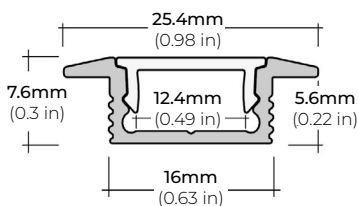

ALP-50C-V2 (CORNER)

LENGTHS 48" | 84" | 98"
LENS Frosted
FINISH White | Black | Silver

ALP-60

LENGTHS 49" | 84" | 98"
LENS Frosted
FINISH White | Black | Silver

ALP-65

LENGTHS 48" | 96"
LENS Clear
FINISH Silver

ALP-70

LENGTHS 49" | 84" | 98"
LENS Frosted
FINISH White | Black | Silver

ALP-80

LENGTHS 49" | 98"
LENS Frosted
FINISH Silver

* For more compatible profiles, visit corelightingusa.com

RECESSED PROFILES

ALP-20R

LENGTHS 49" | 98"
LENS Frosted
FINISH White | Black | Silver

ALP-60R

LENGTHS 49" | 84" | 98"
LENS Frosted
FINISH White | Black | Silver

* For more compatible profiles, visit corelightingusa.com

LSM-55

5.5W INDOOR FLEXIBLE LED STRIP