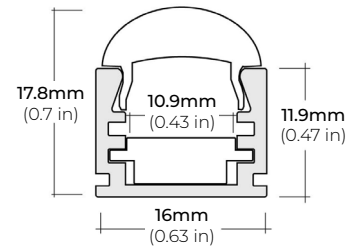

LSM-55

5.5W INDOOR FLEXIBLE LED STRIP

COMPATIBLE ALUMINUM PROFILES

SURFACE PROFILES

ALU-SF

LENGTHS 39" | 78" | 84" | 98"
LENS Clear, Frosted
FINISH Black | Silver

ALU-CN (CORNER)

LENGTHS 39" | 78" | 84" | 96"
LENS Clear, Frosted
FINISH Black | Silver

ALU-DS100

LENGTHS 39" | 78" | 84"
LENS Clear, Frosted
FINISH Silver

ALP-20

LENGTHS 49" | 84" | 98"
LENS Frosted
FINISH White | Black | Silver

ALP-35

LENGTHS 49" | 98"
LENS Frosted
FINISH White | Black | Silver

ALP-50C-V2 (CORNER)

LENGTHS 48" | 84" | 98"
LENS Frosted
FINISH White | Black | Silver

ALP-60

LENGTHS 49" | 84" | 98"
LENS Frosted
FINISH White | Black | Silver

ALP-65

LENGTHS 48" | 96"
LENS Clear
FINISH Silver

ALP-70

LENGTHS 49" | 84" | 98"
LENS Frosted
FINISH White | Black | Silver

ALP-80

LENGTHS 49" | 98"
LENS Frosted
FINISH Silver

* For more compatible profiles, visit corelightingusa.com

RECESSED PROFILES

ALP-20R