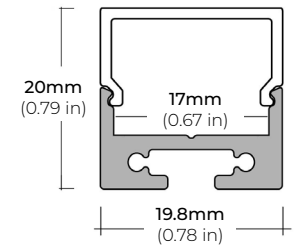

ALU-DS100

LENGTHS 39" | 78" | 84"
LENS Clear, Frosted
FINISH Silver

ALP-20

LENGTHS 49" | 84" | 98"
LENS Frosted
FINISH White | Black | Silver

ALP-35

LENGTHS 49" | 98"
LENS Frosted
FINISH White | Black | Silver

ALP-50C-V2 (CORNER)

LENGTHS 48" | 84" | 98"
LENS Frosted
FINISH White | Black | Silver

ALP-60

LENGTHS 49" | 84" | 98"
LENS Frosted
FINISH White | Black | Silver

ALP-65

LENGTHS 48" | 96"
LENS Clear
FINISH Silver

ALP-70

LENGTHS 49" | 84" | 98"
LENS Frosted
FINISH White | Black | Silver

ALP-80

LENGTHS 49" | 98"
LENS Frosted
FINISH Silver

* For more compatible profiles, visit corelightingusa.com

RECESSED PROFILES

ALP-20R