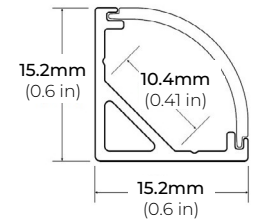

LSM-55

5.5W INDOOR FLEXIBLE LED STRIP

COMPATIBLE ALUMINUM PROFILES

SURFACE PROFILES

ALU-SF

LENGTHS 39" | 78" | 84" | 98"
LENS Clear, Frosted
FINISH Black | Silver

ALU-CN (CORNER)

LENGTHS 39" | 78" | 84" | 96"
LENS Clear, Frosted
FINISH Black | Silver

ALU-DS100

LENGTHS 39" | 78" | 84"
LENS Clear, Frosted
FINISH Silver

ALP-20

LENGTHS 49" | 84" | 98"
LENS Frosted
FINISH White | Black | Silver

ALP-35

LENGTHS 49" | 98"
LENS Frosted
FINISH White | Black | Silver

ALP-50C-V2 (CORNER)

LENGTHS 48" | 84" | 98"
LENS Frosted
FINISH White | Black | Silver

ALP-60

LENGTHS 49" | 84" | 98"
LENS Frosted
FINISH White | Black | Silver

ALP-65

LENGTHS 48" | 96"
LENS Clear
FINISH Silver

ALP-70

LENGTHS 49" | 84" | 98"
LENS Frosted
FINISH White | Black | Silver

ALP-80

LENGTHS 49" | 98"
LENS Frosted
FINISH Silver

* For more compatible profiles, visit corelightingusa.com

RECESSED PROFILES

ALP-20R