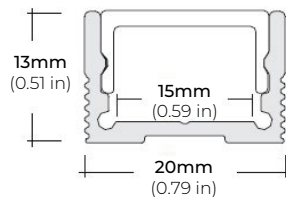

ALU-DS100

LENGTHS 39" | 78" | 84"
LENS Clear, Frosted
FINISH Silver

ALP-20

LENGTHS 49" | 84" | 98"
LENS Frosted
FINISH White | Black | Silver

ALP-35

LENGTHS 49" | 98"
LENS Frosted
FINISH White | Black | Silver

ALP-50C-V2 (CORNER)

LENGTHS 48" | 84" | 98"
LENS Frosted
FINISH White | Black | Silver

ALP-60

LENGTHS 49" | 84" | 98"
LENS Frosted
FINISH White | Black | Silver

ALP-65

LENGTHS 48" | 96"
LENS Clear
FINISH Silver

ALP-70

LENGTHS 49" | 84" | 98"
LENS Frosted
FINISH White | Black | Silver

ALP-80

LENGTHS 49" | 98"
LENS Frosted
FINISH Silver

* For more compatible profiles, visit corelightingusa.com

RECESSED PROFILES

ALP-20R