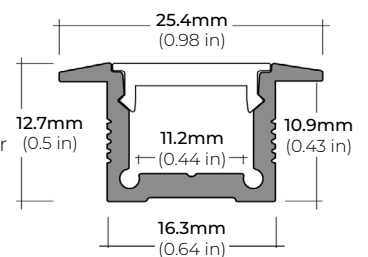

ALP-50C-V2 (CORNER)

LENGTHS 48" | 84" | 98"
LENS Frosted
FINISH White | Black | Silver

ALP-60

LENGTHS 49" | 84" | 98"
LENS Frosted
FINISH White | Black | Silver

ALP-65

LENGTHS 48" | 96"
LENS Clear
FINISH Silver

ALP-70

LENGTHS 49" | 84" | 98"
LENS Frosted
FINISH White | Black | Silver

ALP-80

LENGTHS 49" | 98"
LENS Frosted
FINISH Silver

* For more compatible profiles, visit corelightingusa.com

RECESSED PROFILES

ALP-20R

LENGTHS 49" | 98"
LENS Frosted
FINISH White | Black | Silver

ALP-60R

LENGTHS 49" | 84" | 98"
LENS Frosted
FINISH White | Black | Silver

* For more compatible profiles, visit corelightingusa.com

LSM-55

5.5W INDOOR FLEXIBLE LED STRIP