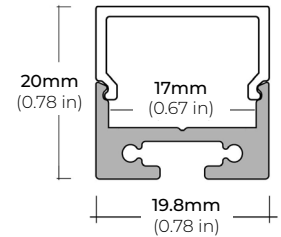

5.5W INDOOR AUTO WARM-DIM FLEXIBLE LED STRIP

COMPATIBLE ALUMINUM PROFILES

SURFACE PROFILES

ALU-SF

LENGTHS 39" | 78" | 84" | 98"
LENS Clear, Frosted
FINISH Black | Silver

ALU-CN (CORNER)

LENGTHS 39" | 78" | 84" | 96"
LENS Clear, Frosted
FINISH Silver

ALU-DS100

LENGTHS 39" | 78" | 84"
LENS Clear, Frosted
FINISH Silver

ALP-70

LENGTHS 49" | 84" | 98"
LENS Frosted
FINISH Black | Silver

ALP-75C (CORNER)

LENGTHS 49" | 84" | 98"
LENS Frosted
FINISH Black | Silver

ALP-80

LENGTHS 49" | 98"
LENS Frosted
FINISH Silver

ALP-90

LENGTHS 48" | 96"
LENS Frosted
FINISH Black | Silver

ALP-130

LENGTHS 49" | 84" | 98"
LENS Frosted
FINISH Silver | Black

* For more compatible profiles, visit corelightingusa.com