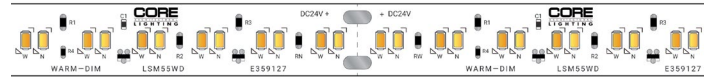

LSM-55WD

5.5W INDOOR AUTO WARM-DIM FLEXIBLE LED STRIP

Project _____
Location _____
Quote/ Ref # _____

LSM-55WD is a new warm-dim LED strip with smart chip technology. Using a standard wall box dimmer, LED light source automatically shifts color temperature from 3000K down to 1800K as it is being dimmed. LSM-55WD provides Warm-Dim technology at a fraction of the price without the need for any special lighting control system.

SPECIFICATIONS

INPUT VOLTAGE	24V DC
POWER CONSUMPTION	5.5W per Ft.
NO. OF LEDS	64 LEDs per Ft.
LUMEN OUTPUT	420 Lm/Ft.
CRI	95+
DIMMING/ CONTROL	MLV, ELV, 0-10 and TRIAC
MAXIMUM RUN LENGTH	16 Ft.
FIELD CUTTABLE	Every 2.4 in (61.1mm)
BINNING	1.5 Step Macadam Elipse
OPERATING TEMPERATURE	-40°F (-40°C) ~ 140°F (60°C)
BEAM ANGLE	120°
IP RATING	IP20 (Indoor)
CERTIFICATIONS	UL Listed, TITLE 24 JA8, RoHS
LUMEN MAINTENANCE	50,000 Hrs.