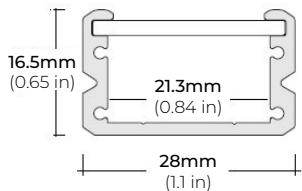

SPECIFICATIONS

INPUT VOLTAGE	24V DC
POWER CONSUMPTION	5.5W per Ft.
NO. OF LEDS	64 LEDs per Ft.
LUMEN OUTPUT	420 Lm/Ft.
CRI	95+
DIMMING/ CONTROL	MLV, ELV, 0-10 and TRIAC
MAXIMUM RUN LENGTH	16 Ft.
FIELD CUTTABLE	Every 2.4 in (61.1mm)
BINNING	1.5 Step Macadam Elipse
OPERATING TEMPERATURE	-40°F (-40°C) ~ 140°F (60°C)
BEAM ANGLE	120°
IP RATING	IP20 (Indoor)
CERTIFICATIONS	UL Listed, TITLE 24 JA8, RoHS
LUMEN MAINTENANCE	50,000 Hrs.

5.5W INDOOR AUTO WARM-DIM FLEXIBLE LED STRIP

COMPATIBLE ALUMINUM PROFILES

SURFACE PROFILES

ALU-SF

LENGTHS 39" | 78" | 84" | 98"
LENS Clear, Frosted
FINISH Black | Silver

ALU-CN (CORNER)

LENGTHS 39" | 78" | 84" | 96"
LENS Clear, Frosted
FINISH Silver

ALU-DS100

LENGTHS 39" | 78" | 84"
LENS Clear, Frosted
FINISH Silver

ALP-70

LENGTHS 49" | 84" | 98"
LENS Frosted
FINISH Black | Silver

ALP-75C (CORNER)

LENGTHS 49" | 84" | 98"
LENS Frosted
FINISH Black | Silver

ALP-80

LENGTHS 49" | 98"
LENS Frosted
FINISH Silver

ALP-90

LENGTHS 48" | 96"
LENS Frosted
FINISH Black | Silver

ALP-130

LENGTHS 49" | 84" | 98"
LENS Frosted
FINISH Silver | Black

* For more compatible profiles, visit corelightingusa.com