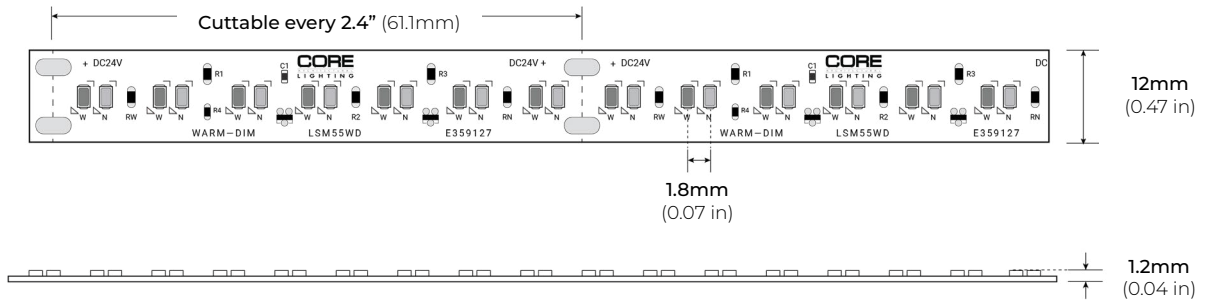

LSM-55WD

5.5W INDOOR AUTO WARM-DIM FLEXIBLE LED STRIP

DIMENSIONS

COMPATIBLE CONNECTORS

For more information about connector-profile compatibility, visit corelightingusa.com/tape-light-accessories.

HP PRO CONNECTORS

QUICK CONNECT SNAP-ON
(0.96" X 0.67" X 0.31")

- LSA-HW24-HPX12 24" HARDWIRE CONNECTOR
- LSA-HW60-HPX12 60" HARDWIRE CONNECTOR

- LSA-EX3-HPX12 3" LINK
- LSA-EX8-HPX12 8" LINK
- LSA-EX24-HPX12 24" LINK