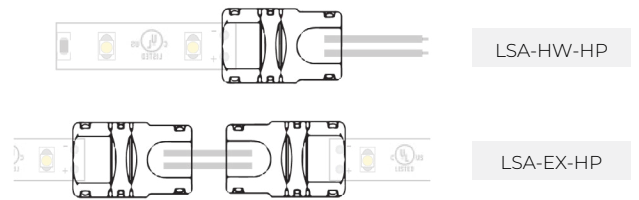

LSM-55WD

5.5W INDOOR AUTO WARM-DIM FLEXIBLE LED STRIP

DIMENSIONS

COMPATIBLE CONNECTORS

For more information about connector-profile compatibility, visit corelightingusa.com/tape-light-accessories.

HP PRO CONNECTORS

QUICK CONNECT SNAP-ON
(0.96" X 0.67" X 0.31")

- LSA-HW24-HPX12 24" HARDWIRE CONNECTOR
- LSA-HW60-HPX12 60" HARDWIRE CONNECTOR

- LSA-EX3-HPX12 3" LINK
- LSA-EX8-HPX12 8" LINK
- LSA-EX24-HPX12 24" LINK

LSM-55WD