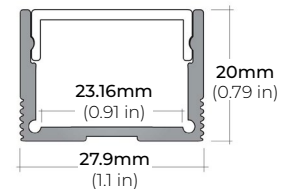

SPECIFICATIONS

INPUT VOLTAGE	24V DC
POWER CONSUMPTION	5.5W per Ft.
NO. OF LEDS	64 LEDs per Ft.
LUMEN OUTPUT	420 Lm/Ft.
CRI	95+
DIMMING/ CONTROL	MLV, ELV, 0-10 and TRIAC
MAXIMUM RUN LENGTH	16 Ft.
FIELD CUTTABLE	Every 2.4 in (61.1mm)
BINNING	1.5 Step Macadam Elipse
OPERATING TEMPERATURE	-40°F (-40°C) ~ 140°F (60°C)
BEAM ANGLE	120°
IP RATING	IP20 (Indoor)
CERTIFICATIONS	UL Listed, TITLE 24 JA8, RoHS
LUMEN MAINTENANCE	50,000 Hrs.

ALU-DS100

LENGTHS 39" | 78" | 84"
LENS Clear, Frosted
FINISH Silver

ALP-70

LENGTHS 49" | 84" | 98"
LENS Frosted
FINISH Black | Silver

ALP-75C (CORNER)

LENGTHS 49" | 84" | 98"
LENS Frosted
FINISH Black | Silver

ALP-80

LENGTHS 49" | 98"
LENS Frosted
FINISH Silver

ALP-90

LENGTHS 48" | 96"
LENS Frosted
FINISH Black | Silver

ALP-130

LENGTHS 49" | 84" | 98"
LENS Frosted
FINISH Silver | Black

* For more compatible profiles, visit corelightingusa.com

RECESSED PROFILES

ALP-70R

LENGTHS 48" | 98"
LENS Frosted
FINISH Black | Silver

ALP-102R

LENGTHS 49" | 98"
LENS Frosted, Black, Asymmetric, Double Asymmetric
FINISH Silver

* For more compatible profiles, visit corelightingusa.com