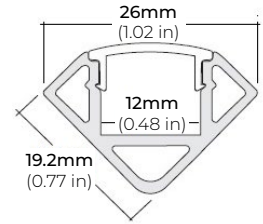

SPECIFICATIONS

INPUT VOLTAGE	24V DC
POWER CONSUMPTION	5.5W per Ft.
NO. OF LEDS	64 LEDs per Ft.
LUMEN OUTPUT	420 Lm/Ft.
CRI	95+
DIMMING/ CONTROL	MLV, ELV, 0-10 and TRIAC
MAXIMUM RUN LENGTH	16 Ft.
FIELD CUTTABLE	Every 2.4 in (61.1mm)
BINNING	1.5 Step Macadam Elipse
OPERATING TEMPERATURE	-40°F (-40°C) ~ 140°F (60°C)
BEAM ANGLE	120°
IP RATING	IP20 (Indoor)
CERTIFICATIONS	UL Listed, TITLE 24 JA8, RoHS
LUMEN MAINTENANCE	50,000 Hrs.

QUICK CONNECT SNAP-ON
(0.96" X 0.67" X 0.31")

- LSA-HW24-HPX12 24" HARDWIRE CONNECTOR
- LSA-HW60-HPX12 60" HARDWIRE CONNECTOR

- LSA-EX3-HPX12 3" LINK
- LSA-EX8-HPX12 8" LINK
- LSA-EX24-HPX12 24" LINK

LSM-55WD

5.5W INDOOR AUTO WARM-DIM FLEXIBLE LED STRIP

COMPATIBLE ALUMINUM PROFILES

SURFACE PROFILES

ALU-SF

LENGTHS 39" | 78" | 84" | 98"
LENS Clear, Frosted
FINISH Black | Silver

ALU-CN (CORNER)

LENGTHS 39" | 78" | 84" | 96"
LENS Clear, Frosted
FINISH Silver

ALU-DS100

LENGTHS 39" | 78" | 84"
LENS Clear, Frosted
FINISH Silver

ALP-70

LENGTHS 49" | 84" | 98"
LENS Frosted
FINISH Black | Silver

ALP-75C (CORNER)

LENGTHS 49" | 84" | 98"
LENS Frosted
FINISH Black | Silver