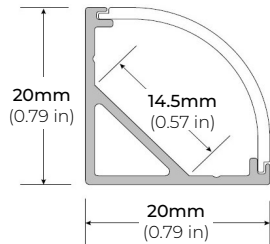

5.5W INDOOR AUTO WARM-DIM FLEXIBLE LED STRIP

COMPATIBLE ALUMINUM PROFILES

SURFACE PROFILES

ALU-SF

LENGTHS 39" | 78" | 84" | 98"
LENS Clear, Frosted
FINISH Black | Silver

ALU-CN (CORNER)

LENGTHS 39" | 78" | 84" | 96"
LENS Clear, Frosted
FINISH Silver

ALU-DS100

LENGTHS 39" | 78" | 84"
LENS Clear, Frosted
FINISH Silver

ALP-70

LENGTHS 49" | 84" | 98"
LENS Frosted
FINISH Black | Silver

ALP-75C (CORNER)

LENGTHS 49" | 84" | 98"
LENS Frosted
FINISH Black | Silver

ALP-80

LENGTHS 49" | 98"
LENS Frosted
FINISH Silver

ALP-90

LENGTHS 48" | 96"
LENS Frosted
FINISH Black | Silver

ALP-130

LENGTHS 49" | 84" | 98"
LENS Frosted
FINISH Silver | Black

* For more compatible profiles, visit corelightingusa.com