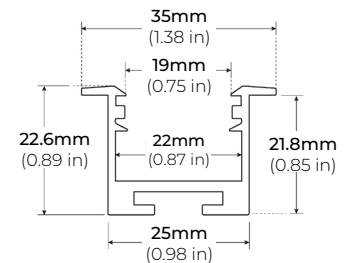

ALP-80

LENGTHS 49" | 98"
LENS Frosted
FINISH Silver

ALP-90

LENGTHS 48" | 96"
LENS Frosted
FINISH Black | Silver

ALP-130

LENGTHS 49" | 84" | 98"
LENS Frosted
FINISH Silver | Black

* For more compatible profiles, visit corelightingusa.com

RECESSED PROFILES

ALP-70R

LENGTHS 48" | 98"
LENS Frosted
FINISH Black | Silver

ALP-102R

LENGTHS 49" | 98"
LENS Frosted, Black, Asymmetric, Double Asymmetric
FINISH Silver

* For more compatible profiles, visit corelightingusa.com