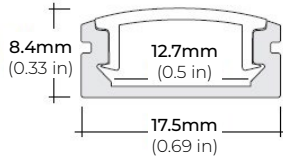

SPECIFICATIONS

INPUT VOLTAGE	24V DC
POWER CONSUMPTION	5.5W per Ft.
NO. OF LEDS	64 LEDs per Ft.
LUMEN OUTPUT	420 Lm/Ft.
CRI	95+
DIMMING/ CONTROL	MLV, ELV, 0-10 and TRIAC
MAXIMUM RUN LENGTH	16 Ft.
FIELD CUTTABLE	Every 2.4 in (61.1mm)
BINNING	1.5 Step Macadam Elipse
OPERATING TEMPERATURE	-40°F (-40°C) ~ 140°F (60°C)
BEAM ANGLE	120°
IP RATING	IP20 (Indoor)
CERTIFICATIONS	UL Listed, TITLE 24 JA8, RoHS
LUMEN MAINTENANCE	50,000 Hrs.

QUICK CONNECT SNAP-ON
(0.96" X 0.67" X 0.31")

- LSA-HW24-HPX12 24" HARDWIRE CONNECTOR
- LSA-HW60-HPX12 60" HARDWIRE CONNECTOR

- LSA-EX3-HPX12 3" LINK
- LSA-EX8-HPX12 8" LINK
- LSA-EX24-HPX12 24" LINK

LSM-55WD

5.5W INDOOR AUTO WARM-DIM FLEXIBLE LED STRIP

COMPATIBLE ALUMINUM PROFILES

SURFACE PROFILES

ALU-SF

LENGTHS 39" | 78" | 84" | 98"
LENS Clear, Frosted
FINISH Black | Silver

ALU-CN (CORNER)

LENGTHS 39" | 78" | 84" | 96"
LENS Clear, Frosted
FINISH Silver

ALU-DS100

LENGTHS 39" | 78" | 84"
LENS Clear, Frosted
FINISH Silver

ALP-70

LENGTHS 49" | 84" | 98"
LENS Frosted
FINISH Black | Silver

ALP-75C (CORNER)

LENGTHS 49" | 84" | 98"
LENS Frosted
FINISH Black | Silver