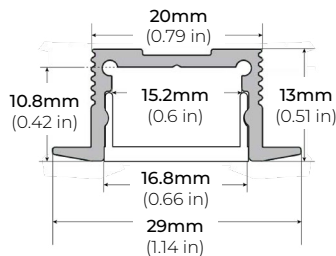

ALU-DS100

LENGTHS 39" | 78" | 84"
LENS Clear, Frosted
FINISH Silver

ALP-70

LENGTHS 49" | 84" | 98"
LENS Frosted
FINISH Black | Silver

ALP-75C (CORNER)

LENGTHS 49" | 84" | 98"
LENS Frosted
FINISH Black | Silver

ALP-80

LENGTHS 49" | 98"
LENS Frosted
FINISH Silver

ALP-90

LENGTHS 48" | 96"
LENS Frosted
FINISH Black | Silver

ALP-130

LENGTHS 49" | 84" | 98"
LENS Frosted
FINISH Silver | Black

* For more compatible profiles, visit corelightingusa.com

RECESSED PROFILES

ALP-70R

LENGTHS 48" | 98"
LENS Frosted
FINISH Black | Silver

ALP-102R

LENGTHS 49" | 98"
LENS Frosted, Black, Asymmetric, Double Asymmetric
FINISH Silver

* For more compatible profiles, visit corelightingusa.com