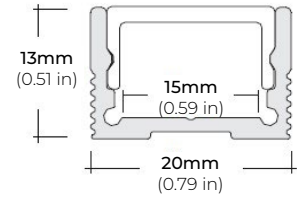

SPECIFICATIONS

INPUT VOLTAGE	24V DC
POWER CONSUMPTION	5.5W per Ft.
NO. OF LEDS	64 LEDs per Ft.
LUMEN OUTPUT	420 Lm/Ft.
CRI	95+
DIMMING/ CONTROL	MLV, ELV, 0-10 and TRIAC
MAXIMUM RUN LENGTH	16 Ft.
FIELD CUTTABLE	Every 2.4 in (61.1mm)
BINNING	1.5 Step Macadam Elipse
OPERATING TEMPERATURE	-40°F (-40°C) ~ 140°F (60°C)
BEAM ANGLE	120°
IP RATING	IP20 (Indoor)
CERTIFICATIONS	UL Listed, TITLE 24 JA8, RoHS
LUMEN MAINTENANCE	50,000 Hrs.

QUICK CONNECT SNAP-ON
(0.96" X 0.67" X 0.31")

- LSA-HW24-HPX12 24" HARDWIRE CONNECTOR
- LSA-HW60-HPX12 60" HARDWIRE CONNECTOR

- LSA-EX3-HPX12 3" LINK
- LSA-EX8-HPX12 8" LINK
- LSA-EX24-HPX12 24" LINK

LSM-55WD

5.5W INDOOR AUTO WARM-DIM FLEXIBLE LED STRIP

COMPATIBLE ALUMINUM PROFILES

SURFACE PROFILES

ALU-SF

LENGTHS 39" | 78" | 84" | 98"
LENS Clear, Frosted
FINISH Black | Silver

ALU-CN (CORNER)

LENGTHS 39" | 78" | 84" | 96"
LENS Clear, Frosted
FINISH Silver

ALU-DS100

LENGTHS 39" | 78" | 84"
LENS Clear, Frosted
FINISH Silver

ALP-70

LENGTHS 49" | 84" | 98"
LENS Frosted
FINISH Black | Silver

ALP-75C (CORNER)

LENGTHS 49" | 84" | 98"
LENS Frosted
FINISH Black | Silver