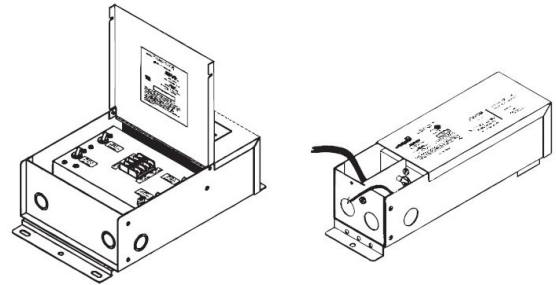

PSDH SERIES HIGH PERFORMANCE MAGNETIC LOW VOLTAGE (MLV)

PSDH-48W-24V	CLASS 2	11.25" X 3.37" X 3.25"
PSDH-96W-24V	CLASS 2	11.25" X 3.37" X 3.25"
PSDH-288W-24V	CLASS 2	14.25" X 8.43" X 4.43"