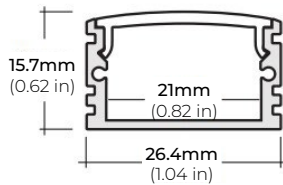

QUICK CONNECT SNAP-ON
(0.96" X 0.67" X 0.31")

- LSA-HW24-HPX12 24" HARDWIRE CONNECTOR
- LSA-HW60-HPX12 60" HARDWIRE CONNECTOR

- LSA-EX3-HPX12 3" LINK
- LSA-EX8-HPX12 8" LINK
- LSA-EX24-HPX12 24" LINK

LSM-55WD

5.5W INDOOR AUTO WARM-DIM FLEXIBLE LED STRIP

COMPATIBLE ALUMINUM PROFILES

SURFACE PROFILES

ALU-SF

LENGTHS 39" | 78" | 84" | 98"
LENS Clear, Frosted
FINISH Black | Silver

ALU-CN (CORNER)

LENGTHS 39" | 78" | 84" | 96"
LENS Clear, Frosted
FINISH Silver

ALU-DS100

LENGTHS 39" | 78" | 84"
LENS Clear, Frosted
FINISH Silver

ALP-70

LENGTHS 49" | 84" | 98"
LENS Frosted
FINISH Black | Silver

ALP-75C (CORNER)

LENGTHS 49" | 84" | 98"
LENS Frosted
FINISH Black | Silver

ALP-80

LENGTHS 49" | 98"
LENS Frosted
FINISH Silver

ALP-90

LENGTHS 48" | 96"
LENS Frosted
FINISH Black | Silver

ALP-130

LENGTHS 49" | 84" | 98"
LENS Frosted
FINISH Silver | Black

* For more compatible profiles, visit corelightingusa.com