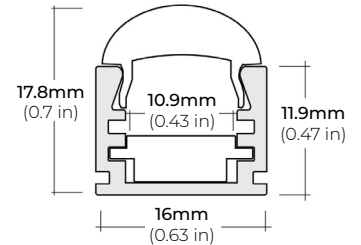

COMPATIBLE ALUMINUM PROFILES

SURFACE PROFILES

ALU-SF

LENGTHS 39" | 78" | 84" | 98"
LENS Clear, Frosted
FINISH Black | Silver

ALU-CN (CORNER)

LENGTHS 39" | 78" | 84" | 96"
LENS Clear, Frosted
FINISH Black | Silver

ALU-DS100

LENGTHS 39" | 78" | 84"
LENS Clear, Frosted
FINISH Silver

ALP-20

LENGTHS 49" | 84" | 98"
LENS Frosted
FINISH White | Black | Silver

ALP-35

LENGTHS 49" | 98"
LENS Frosted
FINISH White | Black | Silver

ALP-50C-V2 (CORNER)

LENGTHS 48" | 84" | 98"
LENS Frosted
FINISH White | Black | Silver

ALP-60

LENGTHS 49" | 84" | 98"
LENS Frosted
FINISH White | Black | Silver

ALP-65

LENGTHS 48" | 96"
LENS Clear
FINISH Silver

ALP-70

LENGTHS 49" | 84" | 98"
LENS Frosted
FINISH White | Black | Silver

ALP-80

LENGTHS 49" | 98"
LENS Frosted
FINISH Silver

* For more compatible profiles, visit corelightingusa.com

RECESSED PROFILES

ALP-20R