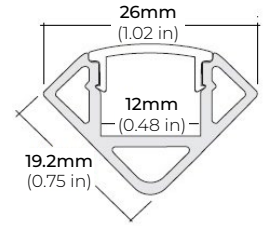

- LSA-DC24-HPX10 24" DC CONNECTOR

MINI CRIMP CONNECTORS

QUICK CONNECT

(0.62" X 11.7" X 0.14")

- LSA-HWPC-24-X10 24" HARDWIRE CONNECTOR

- LSA-EXPC-3-X10 3" LINK

LSM-35

3W INDOOR FLEXIBLE LED STRIP

COMPATIBLE ALUMINUM PROFILES

SURFACE PROFILES

ALU-SF

LENGTHS 39" | 78" | 84" | 98"
LENS Clear, Frosted
FINISH Black | Silver

ALU-CN (CORNER)

LENGTHS 39" | 78" | 84" | 96"
LENS Clear, Frosted
FINISH Black | Silver

ALU-DS100

LENGTHS 39" | 78" | 84"
LENS Clear, Frosted
FINISH Silver

ALP-20

LENGTHS 49" | 84" | 98"
LENS Frosted
FINISH White | Black | Silver

ALP-35

LENGTHS 49" | 98"
LENS Frosted
FINISH White | Black | Silver

ALP-50C-V2 (CORNER)

LENGTHS 48" | 84" | 98"
LENS Frosted
FINISH White | Black | Silver

ALP-60

LENGTHS 49" | 84" | 98"
LENS Frosted
FINISH White | Black | Silver

ALP-65

LENGTHS 48" | 96"
LENS Clear
FINISH Silver