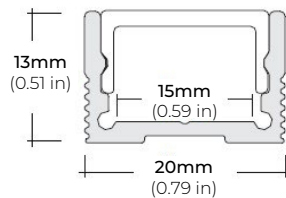

COMPATIBLE ALUMINUM PROFILES

SURFACE PROFILES

ALU-SF

LENGTHS 39" | 78" | 84" | 98"
LENS Clear, Frosted
FINISH Black | Silver

ALU-CN (CORNER)

LENGTHS 39" | 78" | 84" | 96"
LENS Clear, Frosted
FINISH Black | Silver

ALU-DS100

LENGTHS 39" | 78" | 84"
LENS Clear, Frosted
FINISH Silver

ALP-20

LENGTHS 49" | 84" | 98"
LENS Frosted
FINISH White | Black | Silver

ALP-35

LENGTHS 49" | 98"
LENS Frosted
FINISH White | Black | Silver

ALP-50C-V2 (CORNER)

LENGTHS 48" | 84" | 98"
LENS Frosted
FINISH White | Black | Silver

ALP-60

LENGTHS 49" | 84" | 98"
LENS Frosted
FINISH White | Black | Silver

ALP-65

LENGTHS 48" | 96"
LENS Clear
FINISH Silver

ALP-70

LENGTHS 49" | 84" | 98"
LENS Frosted
FINISH White | Black | Silver

ALP-80

LENGTHS 49" | 98"
LENS Frosted
FINISH Silver

* For more compatible profiles, visit corelightingusa.com

RECESSED PROFILES

ALP-20R