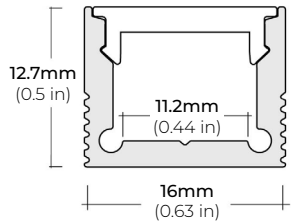

COMPATIBLE ALUMINUM PROFILES

SURFACE PROFILES

ALU-SF

LENGTHS 39" | 78" | 84" | 98"
LENS Clear, Frosted
FINISH Black | Silver

ALU-CN (CORNER)

LENGTHS 39" | 78" | 84" | 96"
LENS Clear, Frosted
FINISH Black | Silver

ALU-DS100

LENGTHS 39" | 78" | 84"
LENS Clear, Frosted
FINISH Silver

ALP-20

LENGTHS 49" | 84" | 98"
LENS Frosted
FINISH White | Black | Silver

ALP-35

LENGTHS 49" | 98"
LENS Frosted
FINISH White | Black | Silver

ALP-50C-V2 (CORNER)

LENGTHS 48" | 84" | 98"
LENS Frosted
FINISH White | Black | Silver

ALP-60

LENGTHS 49" | 84" | 98"
LENS Frosted
FINISH White | Black | Silver

ALP-65

LENGTHS 48" | 96"
LENS Clear
FINISH Silver