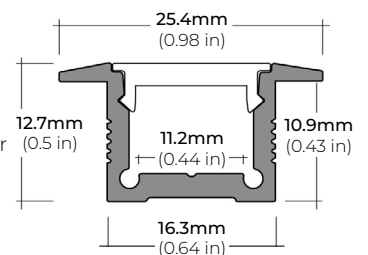

ALP-50C-V2 (CORNER)

LENGTHS 48" | 84" | 98"
LENS Frosted
FINISH White | Black | Silver

ALP-60

LENGTHS 49" | 84" | 98"
LENS Frosted
FINISH White | Black | Silver

ALP-65

LENGTHS 48" | 96"
LENS Clear
FINISH Silver

ALP-70

LENGTHS 49" | 84" | 98"
LENS Frosted
FINISH White | Black | Silver

ALP-80

LENGTHS 49" | 98"
LENS Frosted
FINISH Silver

* For more compatible profiles, visit corelightingusa.com

RECESSED PROFILES

ALP-20R

LENGTHS 49" | 98"
LENS Frosted
FINISH White | Black | Silver

ALP-60R

LENGTHS 49" | 84" | 98"
LENS Frosted
FINISH White | Black | Silver

* For more compatible profiles, visit corelightingusa.com

LSM-35

3W INDOOR FLEXIBLE LED STRIP