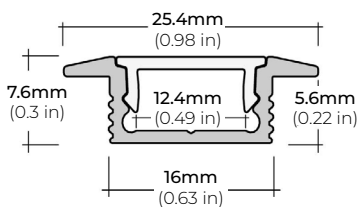

ALP-50C-V2 (CORNER)

LENGTHS 48" | 84" | 98"
LENS Frosted
FINISH White | Black | Silver

ALP-60

LENGTHS 49" | 84" | 98"
LENS Frosted
FINISH White | Black | Silver

ALP-65

LENGTHS 48" | 96"
LENS Clear
FINISH Silver

ALP-70

LENGTHS 49" | 84" | 98"
LENS Frosted
FINISH White | Black | Silver

ALP-80

LENGTHS 49" | 98"
LENS Frosted
FINISH Silver

* For more compatible profiles, visit corelightingusa.com

RECESSED PROFILES

ALP-20R

LENGTHS 49" | 98"
LENS Frosted
FINISH White | Black | Silver

ALP-60R

LENGTHS 49" | 84" | 98"
LENS Frosted
FINISH White | Black | Silver

* For more compatible profiles, visit corelightingusa.com

LSM-35

3W INDOOR FLEXIBLE LED STRIP