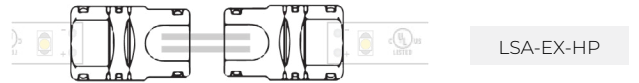

- LSA-EX3-HPX10 3" LINK
- LSA-EX8-HPX10 8" LINK
- LSA-EX24-HPX10 24" LINK