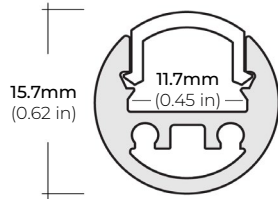

COMPATIBLE ALUMINUM PROFILES

SURFACE PROFILES

ALU-SF

LENGTHS 39" | 78" | 84" | 98"
LENS Clear, Frosted
FINISH Black | Silver

ALU-CN (CORNER)

LENGTHS 39" | 78" | 84" | 96"
LENS Clear, Frosted
FINISH Black | Silver

ALU-DS100

LENGTHS 39" | 78" | 84"
LENS Clear, Frosted
FINISH Silver

ALP-20

LENGTHS 49" | 84" | 98"
LENS Frosted
FINISH White | Black | Silver

ALP-35

LENGTHS 49" | 98"
LENS Frosted
FINISH White | Black | Silver

ALP-50C-V2 (CORNER)

LENGTHS 48" | 84" | 98"
LENS Frosted
FINISH White | Black | Silver

ALP-60

LENGTHS 49" | 84" | 98"
LENS Frosted
FINISH White | Black | Silver

ALP-65

LENGTHS 48" | 96"
LENS Clear
FINISH Silver

ALP-70

LENGTHS 49" | 84" | 98"
LENS Frosted
FINISH White | Black | Silver

ALP-80

LENGTHS 49" | 98"
LENS Frosted
FINISH Silver

* For more compatible profiles, visit corelightingusa.com

RECESSED PROFILES

ALP-20R