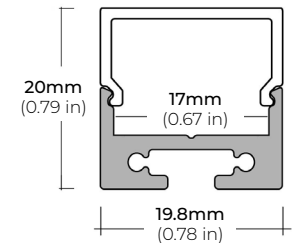

ALU-DS100

LENGTHS 39" | 78" | 84"
LENS Clear, Frosted
FINISH Silver

ALP-20

LENGTHS 49" | 84" | 98"
LENS Frosted
FINISH White | Black | Silver

ALP-35

LENGTHS 49" | 98"
LENS Frosted
FINISH White | Black | Silver

ALP-50C-V2 (CORNER)

LENGTHS 48" | 84" | 98"
LENS Frosted
FINISH White | Black | Silver

ALP-60

LENGTHS 49" | 84" | 98"
LENS Frosted
FINISH White | Black | Silver

ALP-65

LENGTHS 48" | 96"
LENS Clear
FINISH Silver

ALP-70

LENGTHS 49" | 84" | 98"
LENS Frosted
FINISH White | Black | Silver

ALP-80

LENGTHS 49" | 98"
LENS Frosted
FINISH Silver

* For more compatible profiles, visit corelightingusa.com

RECESSED PROFILES

ALP-20R