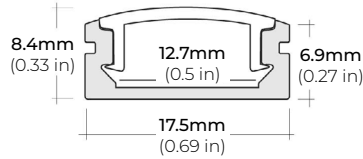

(0.95" X 0.57" X 0.30")

- LSA-HW8-HPX10 8" HARDWIRE CONNECTOR
- LSA-HW24-HPX10 24" HARDWIRE CONNECTOR
- LSA-HW60-HPX10 60" HARDWIRE CONNECTOR
- LSA-HW120-HPX10 120" HARDWIRE CONNECTOR

- LSA-EX3-HPX10 3" LINK
- LSA-EX8-HPX10 8" LINK
- LSA-EX24-HPX10 24" LINK

- LSA-DC24-HPX10 24" DC CONNECTOR

MINI CRIMP CONNECTORS

QUICK CONNECT

(0.62" X 11.7" X 0.14")

- LSA-HWPC-24-X10 24" HARDWIRE CONNECTOR

- LSA-EXPC-3-X10 3" LINK

LSM-35

3W INDOOR FLEXIBLE LED STRIP

COMPATIBLE ALUMINUM PROFILES

SURFACE PROFILES

ALU-SF

LENGTHS 39" | 78" | 84" | 98"
LENS Clear, Frosted
FINISH Black | Silver

ALU-CN (CORNER)

LENGTHS 39" | 78" | 84" | 96"
LENS Clear, Frosted
FINISH Black | Silver

ALU-DS100

LENGTHS 39" | 78" | 84"
LENS Clear, Frosted
FINISH Silver

ALP-20

LENGTHS 49" | 84" | 98"
LENS Frosted
FINISH White | Black | Silver

ALP-35

LENGTHS 49" | 98"
LENS Frosted
FINISH White | Black | Silver