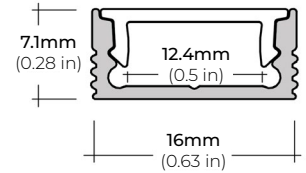

- LSA-DC24-HPX10 24" DC CONNECTOR

MINI CRIMP CONNECTORS

QUICK CONNECT

(0.62" X 11.7" X 0.14")

- LSA-HWPC-24-X10 24" HARDWIRE CONNECTOR

- LSA-EXPC-3-X10 3" LINK

LSM-35

3W INDOOR FLEXIBLE LED STRIP

COMPATIBLE ALUMINUM PROFILES

SURFACE PROFILES

ALU-SF

LENGTHS 39" | 78" | 84" | 98"
LENS Clear, Frosted
FINISH Black | Silver

ALU-CN (CORNER)

LENGTHS 39" | 78" | 84" | 96"
LENS Clear, Frosted
FINISH Black | Silver

ALU-DS100

LENGTHS 39" | 78" | 84"
LENS Clear, Frosted
FINISH Silver

ALP-20

LENGTHS 49" | 84" | 98"
LENS Frosted
FINISH White | Black | Silver

ALP-35

LENGTHS 49" | 98"
LENS Frosted
FINISH White | Black | Silver

ALP-50C-V2 (CORNER)

LENGTHS 48" | 84" | 98"
LENS Frosted
FINISH White | Black | Silver

ALP-60

LENGTHS 49" | 84" | 98"
LENS Frosted
FINISH White | Black | Silver

ALP-65

LENGTHS 48" | 96"
LENS Clear
FINISH Silver