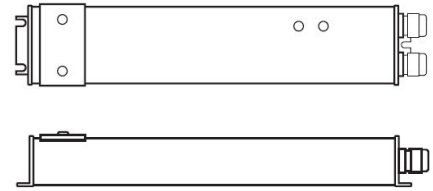

LSM-35

3W INDOOR FLEXIBLE LED STRIP

COMPATIBLE TRANSFORMERS

PSDE SERIES

0-10V DIMMING W/ JUNCTION BOX

PSDE-60W-24V-010-JB	CLASS 2	12.1" X 2.36" X 1.4"
PSDE-96W-24V-010-JB	CLASS 2	12.1" X 2.36" X 1.4"