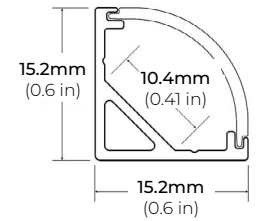

COMPATIBLE ALUMINUM PROFILES

SURFACE PROFILES

ALU-SF

LENGTHS 39" | 78" | 84" | 98"
LENS Clear, Frosted
FINISH Black | Silver

ALU-CN (CORNER)

LENGTHS 39" | 78" | 84" | 96"
LENS Clear, Frosted
FINISH Black | Silver

ALU-DS100

LENGTHS 39" | 78" | 84"
LENS Clear, Frosted
FINISH Silver

ALP-20

LENGTHS 49" | 84" | 98"
LENS Frosted
FINISH White | Black | Silver

ALP-35

LENGTHS 49" | 98"
LENS Frosted
FINISH White | Black | Silver

ALP-50C-V2 (CORNER)

LENGTHS 48" | 84" | 98"
LENS Frosted
FINISH White | Black | Silver

ALP-60

LENGTHS 49" | 84" | 98"
LENS Frosted
FINISH White | Black | Silver

ALP-65

LENGTHS 48" | 96"
LENS Clear
FINISH Silver

ALP-70

LENGTHS 49" | 84" | 98"
LENS Frosted
FINISH White | Black | Silver

ALP-80

LENGTHS 49" | 98"
LENS Frosted
FINISH Silver

* For more compatible profiles, visit corelightingusa.com

RECESSED PROFILES

ALP-20R