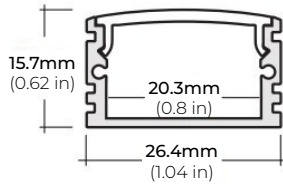

(0.95" X 0.57" X 0.30")

- LSA-HW8-HPX10 8" HARDWIRE CONNECTOR
- LSA-HW24-HPX10 24" HARDWIRE CONNECTOR
- LSA-HW60-HPX10 60" HARDWIRE CONNECTOR
- LSA-HW120-HPX10 120" HARDWIRE CONNECTOR

- LSA-EX3-HPX10 3" LINK
- LSA-EX8-HPX10 8" LINK
- LSA-EX24-HPX10 24" LINK

COMPATIBLE ALUMINUM PROFILES

SURFACE PROFILES

ALU-SF

LENGTHS 39" | 78" | 84" | 98"
LENS Clear, Frosted
FINISH Black | Silver

ALU-CN (CORNER)

LENGTHS 39" | 78" | 84" | 96"
LENS Clear, Frosted
FINISH Black | Silver

ALU-DS100

LENGTHS 39" | 78" | 84"
LENS Clear, Frosted
FINISH Silver

ALP-20

LENGTHS 49" | 84" | 98"
LENS Frosted
FINISH White | Black | Silver

ALP-35

LENGTHS 49" | 98"
LENS Frosted
FINISH White | Black | Silver

ALP-50C-V2 (CORNER)

LENGTHS 48" | 84" | 98"
LENS Frosted
FINISH White | Black | Silver

ALP-60

LENGTHS 49" | 84" | 98"
LENS Frosted
FINISH White | Black | Silver

ALP-65

LENGTHS 48" | 96"
LENS Clear
FINISH Silver