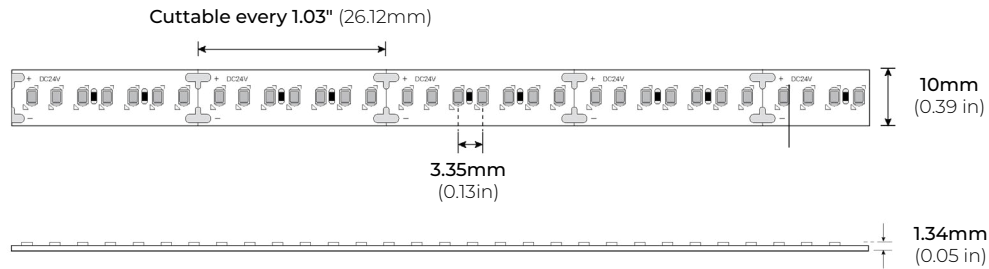

LSM-35

3W INDOOR FLEXIBLE LED STRIP

DIMENSIONS

COMPATIBLE CONNECTORS

For more information about connector-profile compatibility, visit corelightingusa.com/tape-light-accessories.

HP PRO CONNECTORS

QUICK CONNECT SNAP-ON

(0.95" X 0.57" X 0.30")

- LSA-HW8-HPX10 8" HARDWIRE CONNECTOR
- LSA-HW24-HPX10 24" HARDWIRE CONNECTOR
- LSA-HW60-HPX10 60" HARDWIRE CONNECTOR
- LSA-HW120-HPX10 120" HARDWIRE CONNECTOR

- LSA-EX3-HPX10 3" LINK
- LSA-EX8-HPX10 8" LINK
- LSA-EX24-HPX10 24" LINK