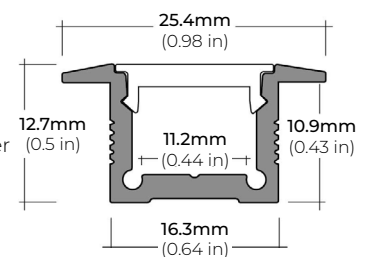

ALP-50C-V2 (CORNER)

LENGTHS 48" | 84" | 98"
LENS Frosted
FINISH White | Black | Silver

ALP-60

LENGTHS 49" | 84" | 98"
LENS Frosted
FINISH White | Black | Silver

ALP-65

LENGTHS 48" | 96"
LENS Clear
FINISH Silver

ALP-70

LENGTHS 49" | 84" | 98"
LENS Frosted
FINISH White | Black | Silver

ALP-80 (SUSPENDED)

LENGTHS 49" | 98"
LENS Frosted
FINISH Silver

* For more compatible profiles, visit corelightingusa.com

RECESSED PROFILES

ALP-20R

LENGTHS 49" | 98"
LENS Frosted
FINISH White | Black | Silver

ALP-60R

LENGTHS 49" | 84" | 98"
LENS Frosted
FINISH White | Black | Silver

* For more compatible profiles, visit corelightingusa.com

LSM-20