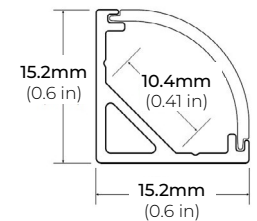

COMPATIBLE ALUMINUM PROFILES

SURFACE PROFILES

ALU-SF

LENGTHS 39" | 78" | 84" | 98"
LENS Clear, Frosted
FINISH Black | Silver

ALU-CN (CORNER)

LENGTHS 39" | 78" | 84" | 96"
LENS Clear, Frosted
FINISH Black | Silver

ALU-DS100

LENGTHS 39" | 78" | 84"
LENS Clear, Frosted
FINISH Silver

ALP-20

LENGTHS 49" | 84" | 98"
LENS Frosted
FINISH White | Black | Silver

ALP-35

LENGTHS 49" | 98"
LENS Frosted
FINISH White | Black | Silver

ALP-50C-V2 (CORNER)

LENGTHS 48" | 84" | 98"
LENS Frosted
FINISH White | Black | Silver

ALP-60

LENGTHS 49" | 84" | 98"
LENS Frosted
FINISH White | Black | Silver

ALP-65

LENGTHS 48" | 96"
LENS Clear
FINISH Silver