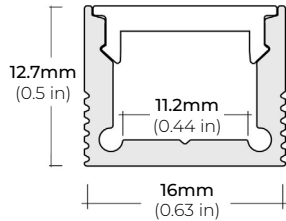

COMPATIBLE ALUMINUM PROFILES

SURFACE PROFILES

ALU-SF

LENGTHS 39" | 78" | 84" | 98"
LENS Clear, Frosted
FINISH Black | Silver

ALU-CN (CORNER)

LENGTHS 39" | 78" | 84" | 96"
LENS Clear, Frosted
FINISH Black | Silver

ALU-DS100

LENGTHS 39" | 78" | 84"
LENS Clear, Frosted
FINISH Silver

ALP-20

LENGTHS 49" | 84" | 98"
LENS Frosted
FINISH White | Black | Silver

ALP-35

LENGTHS 49" | 98"
LENS Frosted
FINISH White | Black | Silver

ALP-50C-V2 (CORNER)

LENGTHS 48" | 84" | 98"
LENS Frosted
FINISH White | Black | Silver

ALP-60

LENGTHS 49" | 84" | 98"
LENS Frosted
FINISH White | Black | Silver

ALP-65

LENGTHS 48" | 96"
LENS Clear
FINISH Silver