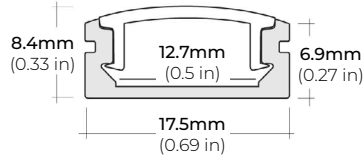

(0.95" X 0.57" X 0.30")

- LSA-HW8-HPX10 8" HARDWIRE CONNECTOR
- LSA-HW24-HPX10 24" HARDWIRE CONNECTOR
- LSA-HW60-HPX10 60" HARDWIRE CONNECTOR
- LSA-HW120-HPX10 120" HARDWIRE CONNECTOR

- LSA-EX3-HPX10 3" LINK
- LSA-EX8-HPX10 8" LINK
- LSA-EX24-HPX10 24" LINK

- LSA-DC24-HPX10 24" DC CONNECTOR

MINI CRIMP CONNECTORS

QUICK CONNECT

(0.62" X 11.7" X 0.14")

- LSA-HWPC-24-X10 24" HARDWIRE CONNECTOR

- LSA-EXPC-3-X10 3" LINK

LSM-20

2W INDOOR FLEXIBLE LED STRIP

COMPATIBLE ALUMINUM PROFILES

SURFACE PROFILES

ALU-SF

LENGTHS 39" | 78" | 84" | 98"
LENS Clear, Frosted
FINISH Black | Silver

ALU-CN (CORNER)

LENGTHS 39" | 78" | 84" | 96"
LENS Clear, Frosted
FINISH Black | Silver

ALU-DS100

LENGTHS 39" | 78" | 84"
LENS Clear, Frosted
FINISH Silver

ALP-20

LENGTHS 49" | 84" | 98"
LENS Frosted
FINISH White | Black | Silver

ALP-35

LENGTHS 49" | 98"
LENS Frosted
FINISH White | Black | Silver