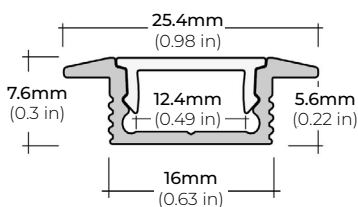

ALP-50C-V2 (CORNER)

LENGTHS 48" | 84" | 98"
LENS Frosted
FINISH White | Black | Silver

ALP-60

LENGTHS 49" | 84" | 98"
LENS Frosted
FINISH White | Black | Silver

ALP-65

LENGTHS 48" | 96"
LENS Clear
FINISH Silver

ALP-70

LENGTHS 49" | 84" | 98"
LENS Frosted
FINISH White | Black | Silver

ALP-80 (SUSPENDED)

LENGTHS 49" | 98"
LENS Frosted
FINISH Silver

* For more compatible profiles, visit corelightingusa.com

RECESSED PROFILES

ALP-20R

LENGTHS 49" | 98"
LENS Frosted
FINISH White | Black | Silver

ALP-60R

LENGTHS 49" | 84" | 98"
LENS Frosted
FINISH White | Black | Silver

* For more compatible profiles, visit corelightingusa.com

LSM-20