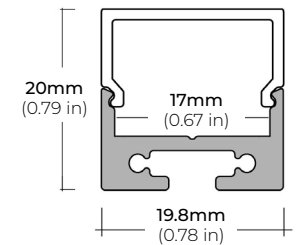

ALU-DS100

LENGTHS 39" | 78" | 84"
LENS Clear, Frosted
FINISH Silver

ALP-20

LENGTHS 49" | 84" | 98"
LENS Frosted
FINISH White | Black | Silver

ALP-35

LENGTHS 49" | 98"
LENS Frosted
FINISH White | Black | Silver

ALP-50C-V2 (CORNER)

LENGTHS 48" | 84" | 98"
LENS Frosted
FINISH White | Black | Silver

ALP-60

LENGTHS 49" | 84" | 98"
LENS Frosted
FINISH White | Black | Silver

ALP-65

LENGTHS 48" | 96"
LENS Clear
FINISH Silver

ALP-70

LENGTHS 49" | 84" | 98"
LENS Frosted
FINISH White | Black | Silver

ALP-80 (SUSPENDED)

LENGTHS 49" | 98"
LENS Frosted
FINISH Silver

* For more compatible profiles, visit corelightingusa.com

RECESSED PROFILES