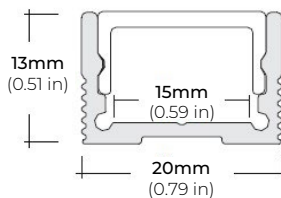

COMPATIBLE ALUMINUM PROFILES

SURFACE PROFILES

ALU-SF

LENGTHS 39" | 78" | 84" | 98"
LENS Clear, Frosted
FINISH Black | Silver

ALU-CN (CORNER)

LENGTHS 39" | 78" | 84" | 96"
LENS Clear, Frosted
FINISH Black | Silver

ALU-DS100

LENGTHS 39" | 78" | 84"
LENS Clear, Frosted
FINISH Silver

ALP-20

LENGTHS 49" | 84" | 98"
LENS Frosted
FINISH White | Black | Silver

ALP-35

LENGTHS 49" | 98"
LENS Frosted
FINISH White | Black | Silver

ALP-50C-V2 (CORNER)

LENGTHS 48" | 84" | 98"
LENS Frosted
FINISH White | Black | Silver

ALP-60

LENGTHS 49" | 84" | 98"
LENS Frosted
FINISH White | Black | Silver

ALP-65

LENGTHS 48" | 96"
LENS Clear
FINISH Silver

ALP-70

LENGTHS 49" | 84" | 98"
LENS Frosted
FINISH White | Black | Silver

ALP-80 (SUSPENDED)

LENGTHS 49" | 98"
LENS Frosted
FINISH Silver

* For more compatible profiles, visit corelightingusa.com

RECESSED PROFILES