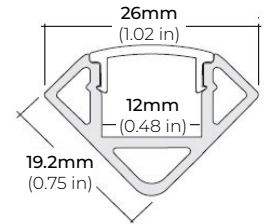

- LSA-DC24-HPX10 24" DC CONNECTOR

MINI CRIMP CONNECTORS

QUICK CONNECT

(0.62" X 11.7" X 0.14")

- LSA-HWPC-24-X10 24" HARDWIRE CONNECTOR

- LSA-EXPC-3-X10 3" LINK

LSM-20

2W INDOOR FLEXIBLE LED STRIP

COMPATIBLE ALUMINUM PROFILES

SURFACE PROFILES

ALU-SF

LENGTHS 39" | 78" | 84" | 98"
LENS Clear, Frosted
FINISH Black | Silver

ALU-CN (CORNER)

LENGTHS 39" | 78" | 84" | 96"
LENS Clear, Frosted
FINISH Black | Silver

ALU-DS100

LENGTHS 39" | 78" | 84"
LENS Clear, Frosted
FINISH Silver

ALP-20

LENGTHS 49" | 84" | 98"
LENS Frosted
FINISH White | Black | Silver

ALP-35

LENGTHS 49" | 98"
LENS Frosted
FINISH White | Black | Silver

ALP-50C-V2 (CORNER)

LENGTHS 48" | 84" | 98"
LENS Frosted
FINISH White | Black | Silver

ALP-60

LENGTHS 49" | 84" | 98"
LENS Frosted
FINISH White | Black | Silver

ALP-65

LENGTHS 48" | 96"
LENS Clear
FINISH Silver