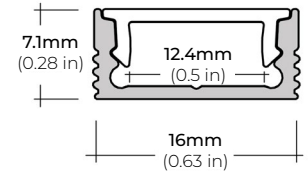

- LSA-DC24-HPX10 24" DC CONNECTOR

MINI CRIMP CONNECTORS

QUICK CONNECT

(0.62" X 11.7" X 0.14")

- LSA-HWPC-24-X10 24" HARDWIRE CONNECTOR

- LSA-EXPC-3-X10 3" LINK

LSM-20

2W INDOOR FLEXIBLE LED STRIP

COMPATIBLE ALUMINUM PROFILES

SURFACE PROFILES

ALU-SF

LENGTHS 39" | 78" | 84" | 98"
LENS Clear, Frosted
FINISH Black | Silver

ALU-CN (CORNER)

LENGTHS 39" | 78" | 84" | 96"
LENS Clear, Frosted
FINISH Black | Silver

ALU-DS100

LENGTHS 39" | 78" | 84"
LENS Clear, Frosted
FINISH Silver

ALP-20

LENGTHS 49" | 84" | 98"
LENS Frosted
FINISH White | Black | Silver

ALP-35

LENGTHS 49" | 98"
LENS Frosted
FINISH White | Black | Silver