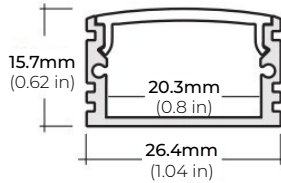

COMPATIBLE ALUMINUM PROFILES

SURFACE PROFILES

ALU-SF

LENGTHS 39" | 78" | 84" | 98"
LENS Clear, Frosted
FINISH Black | Silver

ALU-CN (CORNER)

LENGTHS 39" | 78" | 84" | 96"
LENS Clear, Frosted
FINISH Black | Silver

ALU-DS100

LENGTHS 39" | 78" | 84"
LENS Clear, Frosted
FINISH Silver

ALP-20

LENGTHS 49" | 84" | 98"
LENS Frosted
FINISH White | Black | Silver

ALP-35

LENGTHS 49" | 98"
LENS Frosted
FINISH White | Black | Silver

ALP-50C-V2 (CORNER)

LENGTHS 48" | 84" | 98"
LENS Frosted
FINISH White | Black | Silver

ALP-60

LENGTHS 49" | 84" | 98"
LENS Frosted
FINISH White | Black | Silver

ALP-65

LENGTHS 48" | 96"
LENS Clear
FINISH Silver