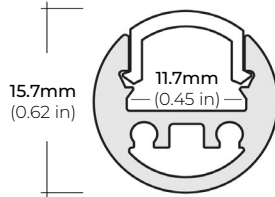

COMPATIBLE ALUMINUM PROFILES

SURFACE PROFILES

ALU-SF

LENGTHS 39" | 78" | 84" | 98"
LENS Clear, Frosted
FINISH Black | Silver

ALU-CN (CORNER)

LENGTHS 39" | 78" | 84" | 96"
LENS Clear, Frosted
FINISH Black | Silver

ALU-DS100

LENGTHS 39" | 78" | 84"
LENS Clear, Frosted
FINISH Silver

ALP-20

LENGTHS 49" | 84" | 98"
LENS Frosted
FINISH White | Black | Silver

ALP-35

LENGTHS 49" | 98"
LENS Frosted
FINISH White | Black | Silver

ALP-50C-V2 (CORNER)

LENGTHS 48" | 84" | 98"
LENS Frosted
FINISH White | Black | Silver

ALP-60

LENGTHS 49" | 84" | 98"
LENS Frosted
FINISH White | Black | Silver

ALP-65

LENGTHS 48" | 96"
LENS Clear
FINISH Silver

ALP-70

LENGTHS 49" | 84" | 98"
LENS Frosted
FINISH White | Black | Silver

ALP-80 (SUSPENDED)

LENGTHS 49" | 98"
LENS Frosted
FINISH Silver

* For more compatible profiles, visit corelightingusa.com

RECESSED PROFILES