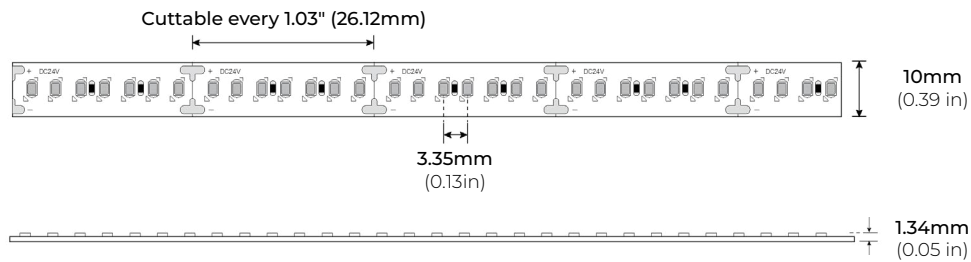

LSM-20

2W INDOOR FLEXIBLE LED STRIP

DIMENSIONS

COMPATIBLE CONNECTORS

For more information about connector-profile compatibility, visit corelightingusa.com/tape-light-accessories.

HP PRO CONNECTORS

QUICK CONNECT SNAP-ON

(0.95" X 0.57" X 0.30")

- LSA-HW8-HPX10 8" HARDWIRE CONNECTOR
- LSA-HW24-HPX10 24" HARDWIRE CONNECTOR
- LSA-HW60-HPX10 60" HARDWIRE CONNECTOR
- LSA-HW120-HPX10 120" HARDWIRE CONNECTOR

- LSA-EX3-HPX10 3" LINK
- LSA-EX8-HPX10 8" LINK
- LSA-EX24-HPX10 24" LINK