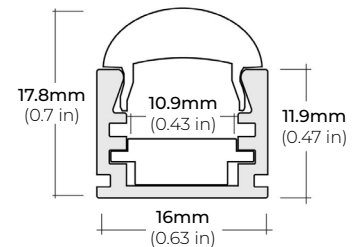

COMPATIBLE ALUMINUM PROFILES

SURFACE PROFILES

ALU-SF

LENGTHS 39" | 78" | 84" | 98"
LENS Clear, Frosted
FINISH Black | Silver

ALU-CN (CORNER)

LENGTHS 39" | 78" | 84" | 96"
LENS Clear, Frosted
FINISH Black | Silver

ALU-DS100

LENGTHS 39" | 78" | 84"
LENS Clear, Frosted
FINISH Silver

ALP-20

LENGTHS 49" | 84" | 98"
LENS Frosted
FINISH White | Black | Silver

ALP-35

LENGTHS 49" | 98"
LENS Frosted
FINISH White | Black | Silver

ALP-50C-V2 (CORNER)

LENGTHS 48" | 84" | 98"
LENS Frosted
FINISH White | Black | Silver

ALP-60

LENGTHS 49" | 84" | 98"
LENS Frosted
FINISH White | Black | Silver

ALP-65

LENGTHS 48" | 96"
LENS Clear
FINISH Silver

ALP-70

LENGTHS 49" | 84" | 98"
LENS Frosted
FINISH White | Black | Silver

ALP-80 (SUSPENDED)

LENGTHS 49" | 98"
LENS Frosted
FINISH Silver

* For more compatible profiles, visit corelightingusa.com

RECESSED PROFILES