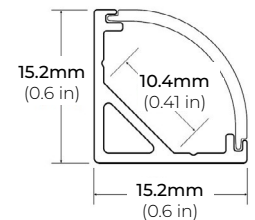

ALP-50C-V2 (CORNER)

LENGTHS 48" | 84" | 98"
LENS Frosted
FINISH White | Black | Silver