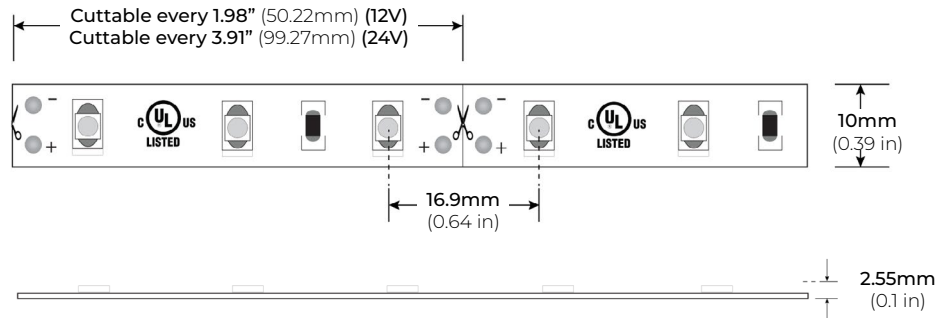

LSM-15

1.5W INDOOR FLEXIBLE LED STRIP

DIMENSIONS

COMPATIBLE CONNECTORS

For more information about connector-profile compatibility, visit corelightingusa.com/tape-light-accessories.

HP PRO CONNECTORS

QUICK CONNECT SNAP-ON
(0.96" X 0.57" X 0.3")

- LSA-HW8-HP 8" HARDWIRE CONNECTOR
- LSA-HW24-HP 24" HARDWIRE CONNECTOR
- LSA-HW60-HP 60" HARDWIRE CONNECTOR
- LSA-HW120-HP 120" HARDWIRE CONNECTOR

- LSA-EX3-HP 3" LINK
- LSA-EX8-HP 8" LINK
- LSA-EX24-HP 24" LINK