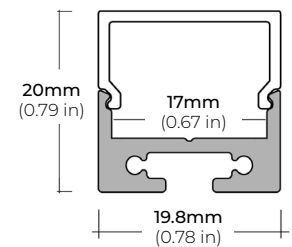

* For more compatible profiles, visit corelightingusa.com