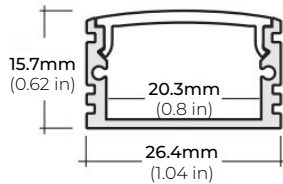

ALU-DS100

LENGTHS 39" | 78" | 84"
LENS Clear, Frosted
FINISH Silver