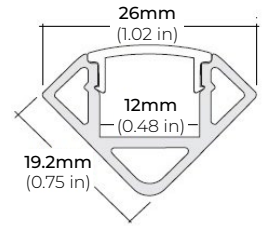

### DIMENSIONS

#### SURFACE PROFILES

##### ALU-SF

LENGTHS 39" | 78" | 84" | 98"  
LENS Clear, Frosted  
FINISH Black | Silver

##### ALU-CN (CORNER)

LENGTHS 39" | 78" | 84" | 96"  
LENS Clear, Frosted  
FINISH Black | Silver