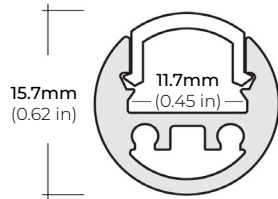

ALP-35

LENGTHS 49" | 98"
LENS Frosted
FINISH White | Black | Silver