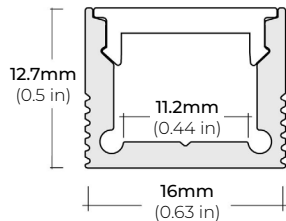

ALP-60

LENGTHS 49" | 84" | 98"
LENS Frosted
FINISH White | Black | Silver

ALP-65

LENGTHS 48" | 96"
LENS Clear
FINISH Silver