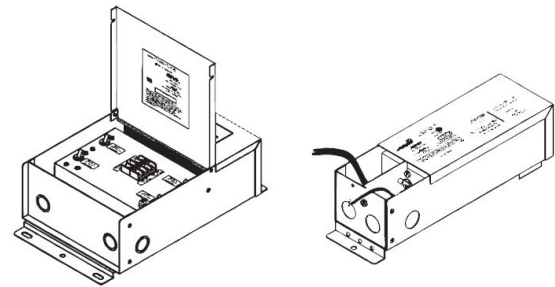

PSDH SERIES HIGH PERFORMANCE MAGNETIC LOW VOLTAGE (MLV)

PSDH-48W-24V	CLASS 2	11.25" X 3.38" X 3.38"
PSDH-96W-24V	CLASS 2	11.25" X 3.38" X 3.37"
PSDH-288W-24V	CLASS 2	14.25" X 8.43" X 4.43"