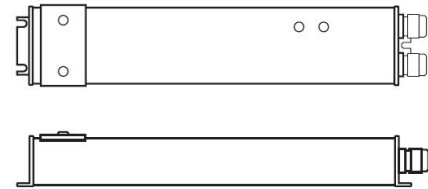

PSDE SERIES

0-10V DIMMING W/ JUNCTION BOX

PSDE-60W-24V-010-JB	CLASS 2	12.1" X 2.36" X 1.4"
PSDE-96W-24V-010-JB	CLASS 2	12.1" X 2.36" X 1.4"