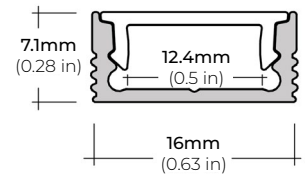

ALP-20

LENGTHS 49" | 84" | 98"
LENS Frosted
FINISH White | Black | Silver