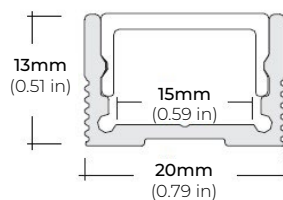

ALP-70

LENGTHS 49" | 84" | 98"
LENS Frosted
FINISH White | Black | Silver

ALP-80

LENGTHS 49" | 98"
LENS Frosted
FINISH Silver