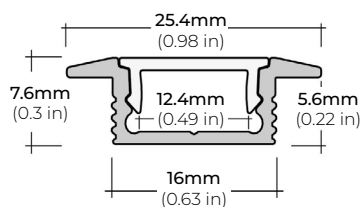

RECESSED PROFILES

ALP-20R

LENGTHS 49" | 98"
LENS Frosted
FINISH White | Black | Silver