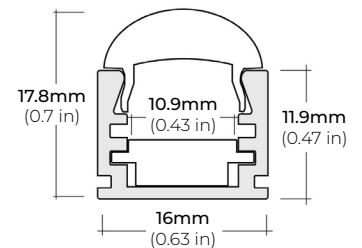

LSM-15

1.5W INDOOR FLEXIBLE LED STRIP

COMPATIBLE ALUMINUM PROFILES

SURFACE PROFILES

ALU-SF

LENGTHS 39" | 78" | 84" | 98"
LENS Clear, Frosted
FINISH Black | Silver

ALU-CN (CORNER)

LENGTHS 39" | 78" | 84" | 96"
LENS Clear, Frosted
FINISH Black | Silver

ALU-DS100

LENGTHS 39" | 78" | 84"
LENS Clear, Frosted
FINISH Silver

ALP-20

LENGTHS 49" | 84" | 98"
LENS Frosted
FINISH White | Black | Silver

ALP-35

LENGTHS 49" | 98"
LENS Frosted
FINISH White | Black | Silver

ALP-50C-V2 (CORNER)

LENGTHS 48" | 84" | 98"
LENS Frosted
FINISH White | Black | Silver

ALP-60

LENGTHS 49" | 84" | 98"
LENS Frosted
FINISH White | Black | Silver

ALP-65

LENGTHS 48" | 96"
LENS Clear
FINISH Silver

ALP-70

LENGTHS 49" | 84" | 98"
LENS Frosted
FINISH White | Black | Silver

ALP-80

LENGTHS 49" | 98"
LENS Frosted
FINISH Silver

* For more compatible profiles, visit corelightingusa.com

RECESSED PROFILES

ALP-20R

LENGTHS 49" | 98"
LENS Frosted
FINISH White | Black | Silver

ALP-60R

LENGTHS 49" | 84" | 98"
LENS Frosted
FINISH White | Black | Silver

* For more compatible profiles, visit corelightingusa.com