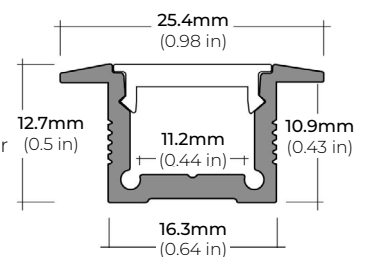

ALP-60R

LENGTHS 49" | 84" | 98"
LENS Frosted
FINISH White | Black | Silver