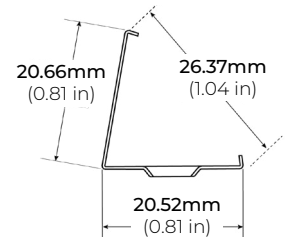

LSG-CN-CL

LSG-PC48
48" PLASTIC CHANNEL