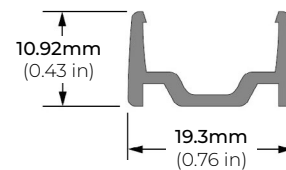

LSG-CN-CL
MOUNTING CLIP
* INCLUDED WITH LSG-CN48

LSG-CN48

LSG-CN-CL

LSG-PC48
48" PLASTIC CHANNEL

MOUNTING CHANNEL & FROSTED LENS

LSG-AC2000FR-48
LSG-AC2000FR-84
48" AND 84" ALUMINUM CHANNEL

LSG-AC2000FR-EC
END CAP
* SOLD SEPARATELY