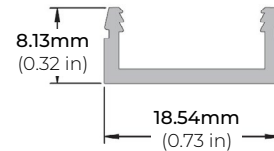

SPECIFICATIONS

POWER CONSUMPTION	4W per Ft.
LUMEN OUTPUT	392 Lumens per Ft.
CRI	90+
COLOR TEMPERATURE	24K/ 27K/ 30K/ 35K/ 40K/ 50K
DIMMING	ELV and TRIAC
MAXIMUM RUN LENGTH	150 Ft.
CUTTING POINT	Every 4.0 in (101.6mm)
BINNING	MacAdam Ellipse 2-Step
OPERATING VOLTAGE	120V AC
OPERATING TEMPERATURE	-22°F (-30°C) to +122°F (+50°C)
BEAM ANGLE	120°
IP RATING	IP54/ IP67
CERTIFICATIONS	ETL Listed
LUMEN MAINTENANCE	50,000 Hrs.

MODEL	COLOR TEMP	LED LENGTH	VOLTAGE	POWER FEED	IP RATING
LSG-40	24K 2400K	50 50 Ft.	120 120 Volts	HWC36 36" Hardwire Power Feed Cable	IP54 Indoor/ Damp
	27K 2700K	150 150 Ft.		HWC72 72" Hardwire Power Feed Cable	IP67 Outdoor*
	30K 3000K	1XX per Ft.		HWC120 120" Hardwire Power Feed Cable	
	35K 3500K			HWC240 240" Hardwire Power Feed Cable	
	40K 4000K			HWC-CUS Custom Length Wire	
	50K 5000K				
		*1 = Custom length per Ft. (cuttable every 4")			* = Ideal for applications with direct exposure to rain/ water (MADE TO ORDER - Please allow 3 weeks lead time)

LSG-40

4W 120V AC PLUG IN LED TAPE LIGHT

DIMENSIONS

COMPATIBLE ACCESSORIES

MOUNTING CHANNEL

LSG-AC48
LSG-AC84
48" AND 84" ALUMINUM CHANNEL

MOUNTING CHANNEL & MOUNTING CLIP

LSG-CN48
48" ALUMINUM CHANNEL