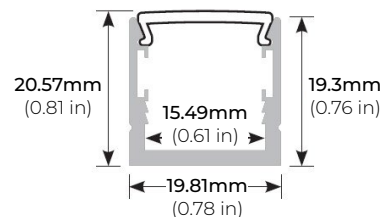

MOUNTING CHANNEL & FROSTED LENS

LSG-AC2000FR-48
LSG-AC2000FR-84
48" AND 84" ALUMINUM CHANNEL

LSG-AC2000FR-EC
END CAP
* SOLD SEPARATELY

LSG-AC2000FR-MC
MOUNTING CLIP
* 2PCS INCLUDED WITH EVERY 48"
* 4PCS INCLUDED WITH EVERY 84"

LSG-AC2000FR