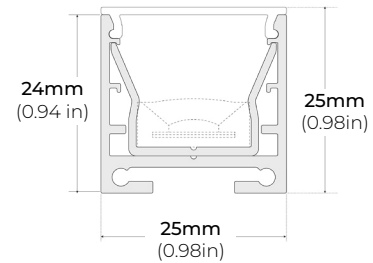

LSG-AC3100-EC-SI
END CAP (SILVER)

* SOLD SEPARATELY

LSG-AC3100-ECH-SI
END CAP WITH HOLE (SILVER)

* SOLD SEPARATELY

LSG-AC3100FR-MC

MOUNTING CLIP

* 2PCS INCLUDED WITH EVERY 48"

* 4PCS INCLUDED WITH EVERY 84" AND 96"