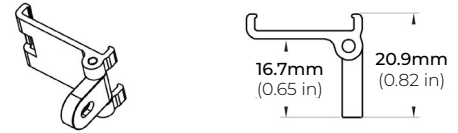

LSG-CN-CL
MOUNTING CLIP
* INCLUDED WITH LSG-CN48

LSG-CN48

LSG-CN-CL

LSG-PC48
48" PLASTIC CHANNEL

MOUNTING CHANNEL & FROSTED LENS

LSG-AC2000FR-48
LSG-AC2000FR-84
48" AND 84" ALUMINUM CHANNEL

LSG-AC2000FR-EC
END CAP
* SOLD SEPARATELY

LSG-AC2000FR-MC
MOUNTING CLIP
* 2PCS INCLUDED WITH EVERY 48"
* 4PCS INCLUDED WITH EVERY 84"

LSG-AC2000FR

LSG-AC2000FR-EC

LSG-40

4W 120V AC PLUG IN LED TAPE LIGHT

COMPATIBLE ACCESSORIES

LSG-AC2000-BKT-ADJ
ADJUSTABLE BRACKET

*SOLD SEPARATELY

LSG-AC2000-ASB
ADJUSTABLE BRACKET

*SOLD SEPARATELY

MOUNTING CHANNEL & FROSTED LENS

LSG-AC3100FR-48-SI
48" CHANNEL (SILVER)

LSG-AC3100FR-84-SI
84" CHANNEL (SILVER)

LSG-AC3100FR-96-SI
96" PROFILE (SILVER)