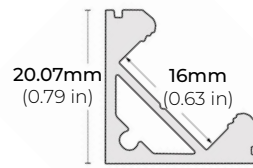

MOUNTING CHANNEL & MOUNTING CLIP

LSG-CN48
48" ALUMINUM CHANNEL

LSG-CN-CL
MOUNTING CLIP
* INCLUDED WITH LSG-CN48

LSG-CN48