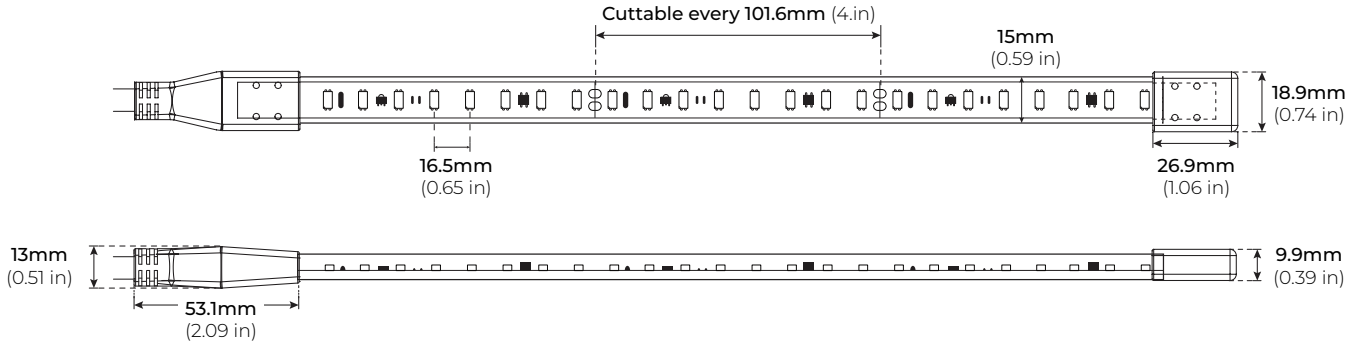

LSG-40

4W 120V AC PLUG IN LED TAPE LIGHT

DIMENSIONS

COMPATIBLE ACCESSORIES

MOUNTING CHANNEL

LSG-AC48
LSG-AC84
48" AND 84" ALUMINUM CHANNEL

MOUNTING CHANNEL & MOUNTING CLIP

LSG-CN48
48" ALUMINUM CHANNEL

LSG-CN-CL
MOUNTING CLIP
* INCLUDED WITH LSG-CN48