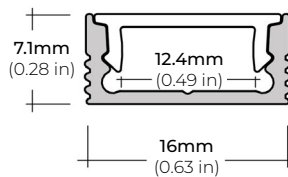

SPECIFICATIONS

INPUT VOLTAGE	24V DC
POWER CONSUMPTION	4.4W per Ft.
LEDS/ FT.	36 LEDS per Ft.
LUMEN OUTPUT	347 Lumens per Ft.
CRI	90+
COLOR TEMPERATURE	27K/ 30K/ 40K
DIMMING	MLV, ELV, 0-10 and TRIAC
MAXIMUM RUN LENGTH	25Ft. (24V)
CUTTABLE	Every 2 In. (50.8")
OPERATING TEMPERATURE	-40°F(-40°C)~+140°F(+60°C)
BEAM ANGLE	120°
IP RATING	IP54 dry location (indoor)
CERTIFICATIONS	UL Listed
LUMEN MAINTENANCE	35,000 Hrs.

LENGTHS 39" | 78" | 84" | 98"
LENS Clear, Frosted
FINISH Black | Silver

ALU-DS100

LENGTHS 39" | 78" | 84"
LENS Clear, Frosted
FINISH Silver

ALP-20

LENGTHS 49" | 84" | 98"
LENS Frosted
FINISH White | Black | Silver

ALP-35

LENGTHS 49" | 98"
LENS Frosted
FINISH White | Black | Silver

ALP-50C (CORNER)

LENGTHS 48" | 84" | 98"
LENS Frosted
FINISH White | Black | Silver

ALP-70

LENGTHS 49" | 84" | 98"
LENS Frosted
FINISH Black | Silver

ALP-80

LENGTHS 49" | 98"
LENS Frosted
FINISH Silver

ALP-100C (CORNER)

LENGTHS 48" | 98"
LENS Frosted
FINISH Silver

ALP-100K-98 (CORNER)

LENGTHS 48" | 98"
LENS Frosted
FINISH Silver

ALP-102

LENGTHS 49" | 98"
LENS Frosted, Black, Asymmetric, Double Asymmetric
FINISH Black | Silver | White