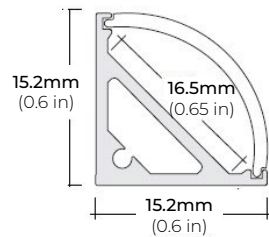

LENGTHS 39" | 78" | 84" | 98"
LENS Clear, Frosted
FINISH Black | Silver

ALU-DS100

LENGTHS 39" | 78" | 84"
LENS Clear, Frosted
FINISH Silver

ALP-20

LENGTHS 49" | 84" | 98"
LENS Frosted
FINISH White | Black | Silver

ALP-35

LENGTHS 49" | 98"
LENS Frosted
FINISH White | Black | Silver

ALP-50C (CORNER)

LENGTHS 48" | 84" | 98"
LENS Frosted
FINISH White | Black | Silver

ALP-70

LENGTHS 49" | 84" | 98"
LENS Frosted
FINISH Black | Silver

ALP-80

LENGTHS 49" | 98"
LENS Frosted
FINISH Silver

ALP-100C (CORNER)

LENGTHS 48" | 98"
LENS Frosted
FINISH Silver

ALP-100K-98 (CORNER)

LENGTHS 48" | 98"
LENS Frosted
FINISH Silver

ALP-102

LENGTHS 49" | 98"
LENS Frosted, Black, Asymmetric, Double Asymmetric
FINISH Black | Silver | White