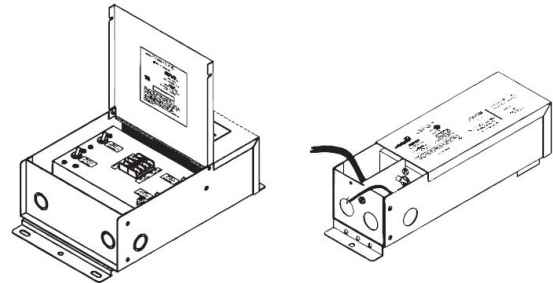

PSDH SERIES HIGH PERFORMANCE MAGNETIC LOW VOLTAGE (MLV)

PSDH-48W-24V	CLASS 2	11.25" X 3.38" X 3.38"
PSDH-96W-24V	CLASS 2	11.25" X 3.38" X 3.37"
PSDH-288W-24V	CLASS 2	14.25" X 8.43" X 4.43"