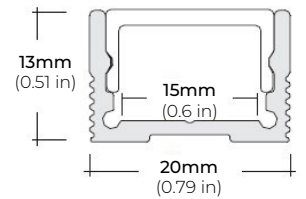

SPECIFICATIONS

INPUT VOLTAGE	24V DC
POWER CONSUMPTION	4.4W per Ft.
LEDS/ FT.	36 LEDS per Ft.
LUMEN OUTPUT	347 Lumens per Ft.
CRI	90+
COLOR TEMPERATURE	27K/ 30K/ 40K
DIMMING	MLV, ELV, 0-10 and TRIAC
MAXIMUM RUN LENGTH	25Ft. (24V)
CUTTABLE	Every 2 In. (50.8")
OPERATING TEMPERATURE	-40°F(-40°C)~+140°F(+60°C)
BEAM ANGLE	120°
IP RATING	IP54 dry location (indoor)
CERTIFICATIONS	UL Listed
LUMEN MAINTENANCE	35,000 Hrs.

LENGTHS 39" | 78" | 84" | 98"
LENS Clear, Frosted
FINISH Black | Silver

ALU-DS100

LENGTHS 39" | 78" | 84"
LENS Clear, Frosted
FINISH Silver

ALP-20

LENGTHS 49" | 84" | 98"
LENS Frosted
FINISH White | Black | Silver

ALP-35

LENGTHS 49" | 98"
LENS Frosted
FINISH White | Black | Silver

ALP-50C (CORNER)

LENGTHS 48" | 84" | 98"
LENS Frosted
FINISH White | Black | Silver

ALP-70

LENGTHS 49" | 84" | 98"
LENS Frosted
FINISH Black | Silver

ALP-80

LENGTHS 49" | 98"
LENS Frosted
FINISH Silver

ALP-100C (CORNER)

LENGTHS 48" | 98"
LENS Frosted
FINISH Silver

ALP-100K-98 (CORNER)

LENGTHS 48" | 98"
LENS Frosted
FINISH Silver

ALP-102

LENGTHS 49" | 98"
LENS Frosted, Black, Asymmetric, Double Asymmetric
FINISH Black | Silver | White