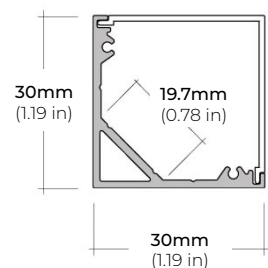

ALP-35

LENGTHS 49" | 98"
LENS Frosted
FINISH White | Black | Silver

ALP-50C (CORNER)

LENGTHS 48" | 84" | 98"
LENS Frosted
FINISH White | Black | Silver

ALP-70

LENGTHS 49" | 84" | 98"
LENS Frosted
FINISH Black | Silver

ALP-80

LENGTHS 49" | 98"
LENS Frosted
FINISH Silver

ALP-100C (CORNER)

LENGTHS 48" | 98"
LENS Frosted
FINISH Silver

ALP-100K-98 (CORNER)

LENGTHS 48" | 98"
LENS Frosted
FINISH Silver

ALP-102

LENGTHS 49" | 98"
LENS Frosted, Black, Asymmetric, Double Asymmetric
FINISH Black | Silver | White

LENGTHS 49" | 98"
LENS Frosted, Black, Asymmetric, Double Asymmetric
FINISH Silver

* For more compatible profiles, visit corelightingusa.com

TRIMLESS PROFILES

ALP-1300TL

LENGTHS 48" | 96"
LENS Clear, Frosted
FINISH White