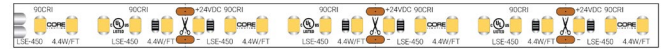

LSE-450

4.4W INDOOR ECO TAPE LIGHT

Project _____
Location _____
Quote/ Ref # _____

LSE-450 is a dimmable flexible LED strip capable of delivering 347 lumens of light output per ft. Its high lumen output, excellent color rendering and color temperature options make it the perfect choice for almost any commercial or residential lighting application.

SPECIFICATIONS

INPUT VOLTAGE	24V DC
POWER CONSUMPTION	4.4W per Ft.
LEDS/ FT.	36 LEDS per Ft.
LUMEN OUTPUT	347 Lumens per Ft.
CRI	90+
COLOR TEMPERATURE	27K/ 30K/ 40K
DIMMING	MLV, ELV, 0-10 and TRIAC
MAXIMUM RUN LENGTH	25Ft. (24V)
CUTTABLE	Every 2 In. (50.8")
OPERATING TEMPERATURE	-40°F(-40°C)~+140°F(+60°C)
BEAM ANGLE	120°
IP RATING	IP54 dry location (indoor)
CERTIFICATIONS	UL Listed
LUMEN MAINTENANCE	35,000 Hrs.

FEATURES

- 24V
- 4.4W per Foot
- 347 Lumens
- 90+ CRI
- Field cuttable
- Suitable for accent or ambient lighting
- Multiple CCT options available
- UL Listed (US and Canada)

MODEL	COLOR TEMP	LED LENGTH	VOLTAGE	PROFILE
LSE450	27K 2700K	16 16 Ft.	24 24V	See Page 3 - 4 for compatible profiles.
	30K 3000K	100 100 Ft.		
	40K 4000K			