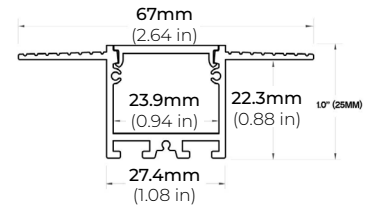

LENGTHS 49" | 98"
LENS Frosted, Black, Asymmetric, Double Asymmetric
FINISH Silver

* For more compatible profiles, visit corelightingusa.com

TRIMLESS PROFILES

ALP-1300TL

LENGTHS 48" | 96"
LENS Clear, Frosted
FINISH White

ALP-2300TL

LENGTHS 48" | 96"
LENS Frosted
FINISH White

ALP-2400TL

LENGTHS 48" | 96"
LENS Clear, Frosted
FINISH White

ALP-2700TL

LENGTHS 48" | 96"
LENS Frosted
FINISH White

* For more compatible profiles, visit corelightingusa.com