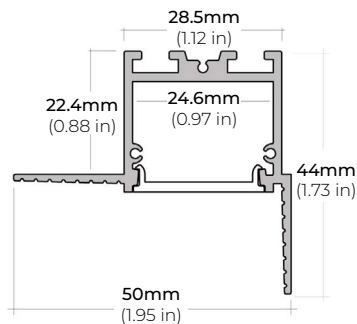

LENGTHS 49" | 98"
LENS Frosted, Black, Asymmetric, Double Asymmetric
FINISH Silver

* For more compatible profiles, visit corelightingusa.com

TRIMLESS PROFILES

ALP-1300TL

LENGTHS 48" | 96"
LENS Clear, Frosted
FINISH White

ALP-2300TL

LENGTHS 48" | 96"
LENS Frosted
FINISH White

ALP-2400TL

LENGTHS 48" | 96"
LENS Clear, Frosted
FINISH White

ALP-2700TL

LENGTHS 48" | 96"
LENS Frosted
FINISH White

* For more compatible profiles, visit corelightingusa.com