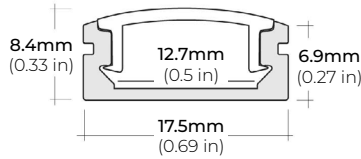

SPECIFICATIONS

INPUT VOLTAGE	24V DC
POWER CONSUMPTION	4.4W per Ft.
LEDS/ FT.	36 LEDS per Ft.
LUMEN OUTPUT	347 Lumens per Ft.
CRI	90+
COLOR TEMPERATURE	27K/ 30K/ 40K
DIMMING	MLV, ELV, 0-10 and TRIAC
MAXIMUM RUN LENGTH	25Ft. (24V)
CUTTABLE	Every 2 In. (50.8")
OPERATING TEMPERATURE	-40°F(-40°C)~+140°F(+60°C)
BEAM ANGLE	120°
IP RATING	IP54 dry location (indoor)
CERTIFICATIONS	UL Listed
LUMEN MAINTENANCE	35,000 Hrs.

HP PRO CONNECTORS

QUICK CONNECT SNAP-ON
(0.96" X 0.57" X 0.3")

- LSA-HW8-HP 8" HARDWIRE CONNECTOR
- LSA-HW24-HP 24" HARDWIRE CONNECTOR
- LSA-HW60-HP 60" HARDWIRE CONNECTOR
- LSA-HW120-HP 120" HARDWIRE CONNECTOR

LENGTHS 39" | 78" | 84" | 98"
LENS Clear, Frosted
FINISH Black | Silver

ALU-DS100

LENGTHS 39" | 78" | 84"
LENS Clear, Frosted
FINISH Silver

ALP-20

LENGTHS 49" | 84" | 98"
LENS Frosted
FINISH White | Black | Silver