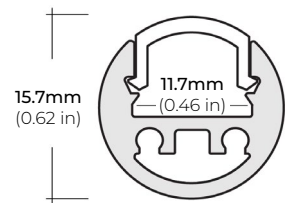

SPECIFICATIONS

INPUT VOLTAGE	24V DC
POWER CONSUMPTION	4.4W per Ft.
LEDS/ FT.	36 LEDS per Ft.
LUMEN OUTPUT	347 Lumens per Ft.
CRI	90+
COLOR TEMPERATURE	27K/ 30K/ 40K
DIMMING	MLV, ELV, 0-10 and TRIAC
MAXIMUM RUN LENGTH	25Ft. (24V)
CUTTABLE	Every 2 In. (50.8")
OPERATING TEMPERATURE	-40°F(-40°C)~+140°F(+60°C)
BEAM ANGLE	120°
IP RATING	IP54 dry location (indoor)
CERTIFICATIONS	UL Listed
LUMEN MAINTENANCE	35,000 Hrs.

LENGTHS 39" | 78" | 84" | 98"
LENS Clear, Frosted
FINISH Black | Silver

ALU-DS100

LENGTHS 39" | 78" | 84"
LENS Clear, Frosted
FINISH Silver

ALP-20

LENGTHS 49" | 84" | 98"
LENS Frosted
FINISH White | Black | Silver

ALP-35

LENGTHS 49" | 98"
LENS Frosted
FINISH White | Black | Silver

ALP-50C (CORNER)

LENGTHS 48" | 84" | 98"
LENS Frosted
FINISH White | Black | Silver

ALP-70

LENGTHS 49" | 84" | 98"
LENS Frosted
FINISH Black | Silver

ALP-80

LENGTHS 49" | 98"
LENS Frosted
FINISH Silver

ALP-100C (CORNER)

LENGTHS 48" | 98"
LENS Frosted
FINISH Silver

ALP-100K-98 (CORNER)

LENGTHS 48" | 98"
LENS Frosted
FINISH Silver

ALP-102

LENGTHS 49" | 98"
LENS Frosted, Black, Asymmetric, Double Asymmetric
FINISH Black | Silver | White