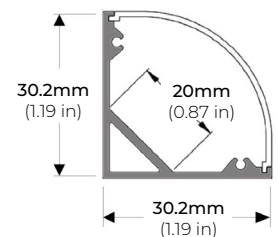

LENGTHS 39" | 78" | 84" | 98"
LENS Clear, Frosted
FINISH Black | Silver

ALU-DS100

LENGTHS 39" | 78" | 84"
LENS Clear, Frosted
FINISH Silver

ALP-20

LENGTHS 49" | 84" | 98"
LENS Frosted
FINISH White | Black | Silver

ALP-35

LENGTHS 49" | 98"
LENS Frosted
FINISH White | Black | Silver

ALP-50C (CORNER)

LENGTHS 48" | 84" | 98"
LENS Frosted
FINISH White | Black | Silver

ALP-70

LENGTHS 49" | 84" | 98"
LENS Frosted
FINISH Black | Silver

ALP-80

LENGTHS 49" | 98"
LENS Frosted
FINISH Silver

ALP-100C (CORNER)

LENGTHS 48" | 98"
LENS Frosted
FINISH Silver

ALP-100K-98 (CORNER)

LENGTHS 48" | 98"
LENS Frosted
FINISH Silver

ALP-102

LENGTHS 49" | 98"
LENS Frosted, Black, Asymmetric, Double Asymmetric
FINISH Black | Silver | White