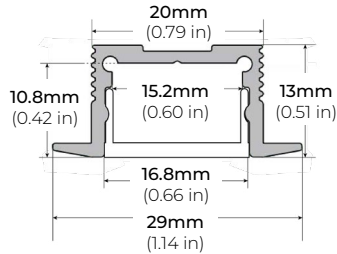

ALP-80

LENGTHS 49" | 98"
LENS Frosted
FINISH Silver

ALP-100C (CORNER)

LENGTHS 48" | 98"
LENS Frosted
FINISH Silver

ALP-100K-98 (CORNER)

LENGTHS 48" | 98"
LENS Frosted
FINISH Silver

ALP-102

LENGTHS 49" | 98"
LENS Frosted, Black, Asymmetric, Double Asymmetric
FINISH Black | Silver | White

* For more compatible profiles, visit corelightingusa.com

LSE-450

4.4W INDOOR ECO TAPE LIGHT

COMPATIBLE ALUMINUM PROFILES

RECESSED PROFILES

ALP-70R

LENGTHS 48" | 98"
LENS Frosted
FINISH Black | Silver

ALP-102R

LENGTHS 49" | 98"
LENS Frosted, Black, Asymmetric, Double Asymmetric
FINISH Silver

* For more compatible profiles, visit corelightingusa.com

TRIMLESS PROFILES

ALP-1300TL

LENGTHS 48" | 96"
LENS Clear, Frosted
FINISH White

ALP-2300TL

LENGTHS 48" | 96"
LENS Frosted
FINISH White

ALP-2400TL

LENGTHS 48" | 96"
LENS Clear, Frosted
FINISH White

ALP-2700TL

LENGTHS 48" | 96"
LENS Frosted
FINISH White

* For more compatible profiles, visit corelightingusa.com