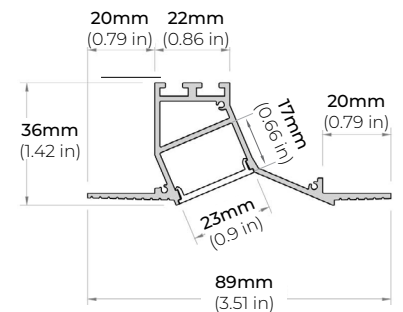

LENGTHS 49" | 98"
LENS Frosted, Black, Asymmetric, Double Asymmetric
FINISH Silver

* For more compatible profiles, visit corelightingusa.com

TRIMLESS PROFILES

ALP-1300TL

LENGTHS 48" | 96"
LENS Clear, Frosted
FINISH White

ALP-2300TL

LENGTHS 48" | 96"
LENS Frosted
FINISH White

ALP-2400TL

LENGTHS 48" | 96"
LENS Clear, Frosted
FINISH White

ALP-2700TL

LENGTHS 48" | 96"
LENS Frosted
FINISH White

* For more compatible profiles, visit corelightingusa.com