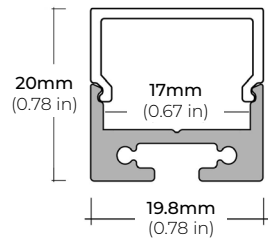

LENGTHS 39" | 78" | 84" | 98"
LENS Clear, Frosted
FINISH Black | Silver

ALU-DS100

LENGTHS 39" | 78" | 84"
LENS Clear, Frosted
FINISH Silver

ALP-20

LENGTHS 49" | 84" | 98"
LENS Frosted
FINISH White | Black | Silver

ALP-35

LENGTHS 49" | 98"
LENS Frosted
FINISH White | Black | Silver

ALP-50C (CORNER)

LENGTHS 48" | 84" | 98"
LENS Frosted
FINISH White | Black | Silver

ALP-70

LENGTHS 49" | 84" | 98"
LENS Frosted
FINISH Black | Silver

ALP-80

LENGTHS 49" | 98"
LENS Frosted
FINISH Silver

ALP-100C (CORNER)

LENGTHS 48" | 98"
LENS Frosted
FINISH Silver

ALP-100K-98 (CORNER)

LENGTHS 48" | 98"
LENS Frosted
FINISH Silver

ALP-102

LENGTHS 49" | 98"
LENS Frosted, Black, Asymmetric, Double Asymmetric
FINISH Black | Silver | White