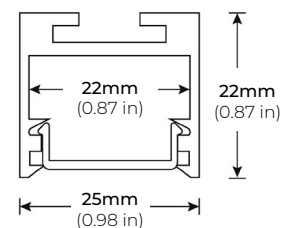

ALP-35

LENGTHS 49" | 98"
LENS Frosted
FINISH White | Black | Silver

ALP-50C (CORNER)

LENGTHS 48" | 84" | 98"
LENS Frosted
FINISH White | Black | Silver

ALP-70

LENGTHS 49" | 84" | 98"
LENS Frosted
FINISH Black | Silver

ALP-80

LENGTHS 49" | 98"
LENS Frosted
FINISH Silver

ALP-100C (CORNER)

LENGTHS 48" | 98"
LENS Frosted
FINISH Silver

ALP-100K-98 (CORNER)

LENGTHS 48" | 98"
LENS Frosted
FINISH Silver

ALP-102

LENGTHS 49" | 98"
LENS Frosted, Black, Asymmetric, Double Asymmetric
FINISH Black | Silver | White

LENGTHS 49" | 98"
LENS Frosted, Black, Asymmetric, Double Asymmetric
FINISH Silver

* For more compatible profiles, visit corelightingusa.com

TRIMLESS PROFILES

ALP-1300TL

LENGTHS 48" | 96"
LENS Clear, Frosted
FINISH White