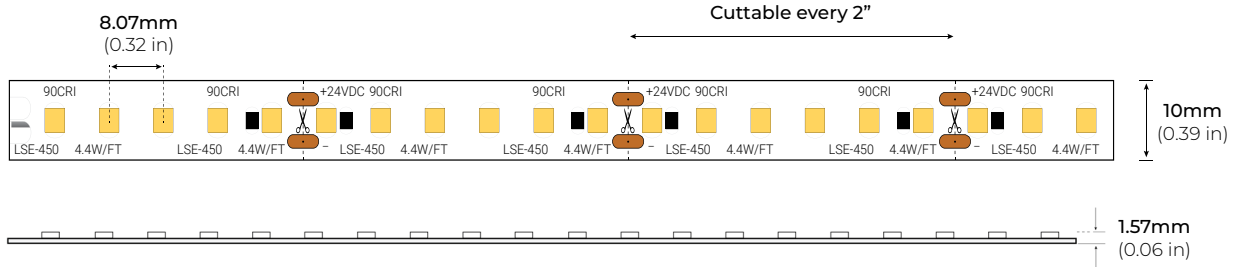

LSE-450

4.4W INDOOR ECO TAPE LIGHT

Project _____
Location _____
Quote/ Ref # _____

LSE-450 is a dimmable flexible LED strip capable of delivering 347 lumens of light output per ft. Its high lumen output, excellent color rendering and color temperature options make it the perfect choice for almost any commercial or residential lighting application.

SPECIFICATIONS

INPUT VOLTAGE	24V DC
POWER CONSUMPTION	4.4W per Ft.
LEDS/ FT.	36 LEDS per Ft.
LUMEN OUTPUT	347 Lumens per Ft.
CRI	90+
COLOR TEMPERATURE	27K/ 30K/ 40K
DIMMING	MLV, ELV, 0-10 and TRIAC
MAXIMUM RUN LENGTH	25Ft. (24V)
CUTTABLE	Every 2 In. (50.8")
OPERATING TEMPERATURE	-40°F(-40°C)~+140°F(+60°C)
BEAM ANGLE	120°
IP RATING	IP54 dry location (indoor)
CERTIFICATIONS	UL Listed
LUMEN MAINTENANCE	35,000 Hrs.

FEATURES

- 24V
- 4.4W per Foot
- 347 Lumens
- 90+ CRI
- Field cuttable
- Suitable for accent or ambient lighting
- Multiple CCT options available
- UL Listed (US and Canada)

MODEL	COLOR TEMP	LED LENGTH	VOLTAGE	PROFILE
LSE450	27K 2700K	16 16 Ft.	24 24V	See Page 3 - 4 for compatible profiles.
	30K 3000K	100 100 Ft.		
	40K 4000K			

* Custom color finishes require powder coating. Allow 7 days leads time.

LSE-450

4.4W INDOOR ECO TAPE LIGHT

DIMENSIONS

COMPATIBLE CONNECTORS

For more information about connector-profile compatibility, visit corelightingusa.com/tape-light-accessories.