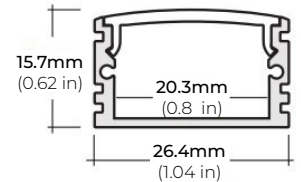

SPECIFICATIONS

INPUT VOLTAGE	24V DC
POWER CONSUMPTION	4.4W per Ft.
LEDS/ FT.	36 LEDS per Ft.
LUMEN OUTPUT	347 Lumens per Ft.
CRI	90+
COLOR TEMPERATURE	27K/ 30K/ 40K
DIMMING	MLV, ELV, 0-10 and TRIAC
MAXIMUM RUN LENGTH	25Ft. (24V)
CUTTABLE	Every 2 In. (50.8")
OPERATING TEMPERATURE	-40°F(-40°C)~+140°F(+60°C)
BEAM ANGLE	120°
IP RATING	IP54 dry location (indoor)
CERTIFICATIONS	UL Listed
LUMEN MAINTENANCE	35,000 Hrs.

HP PRO CONNECTORS

QUICK CONNECT SNAP-ON
(0.96" X 0.57" X 0.3")

- LSA-HW8-HP 8" HARDWIRE CONNECTOR
- LSA-HW24-HP 24" HARDWIRE CONNECTOR
- LSA-HW60-HP 60" HARDWIRE CONNECTOR
- LSA-HW120-HP 120" HARDWIRE CONNECTOR

LENGTHS 39" | 78" | 84" | 98"
LENS Clear, Frosted
FINISH Black | Silver

ALU-DS100

LENGTHS 39" | 78" | 84"
LENS Clear, Frosted
FINISH Silver

ALP-20

LENGTHS 49" | 84" | 98"
LENS Frosted
FINISH White | Black | Silver

ALP-35

LENGTHS 49" | 98"
LENS Frosted
FINISH White | Black | Silver

ALP-50C (CORNER)

LENGTHS 48" | 84" | 98"
LENS Frosted
FINISH White | Black | Silver

ALP-70

LENGTHS 49" | 84" | 98"
LENS Frosted
FINISH Black | Silver