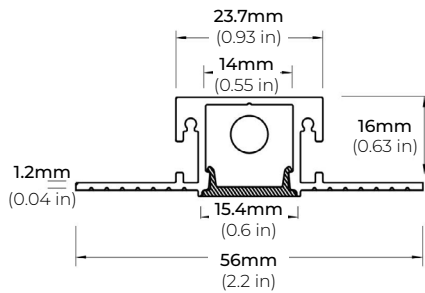

LENGTHS 49" | 98"
LENS Frosted, Black, Asymmetric, Double Asymmetric
FINISH Silver

* For more compatible profiles, visit corelightingusa.com

TRIMLESS PROFILES

ALP-1300TL

LENGTHS 48" | 96"
LENS Clear, Frosted
FINISH White

ALP-2300TL

LENGTHS 48" | 96"
LENS Frosted
FINISH White

ALP-2400TL

LENGTHS 48" | 96"
LENS Clear, Frosted
FINISH White

ALP-2700TL

LENGTHS 48" | 96"
LENS Frosted
FINISH White

* For more compatible profiles, visit corelightingusa.com