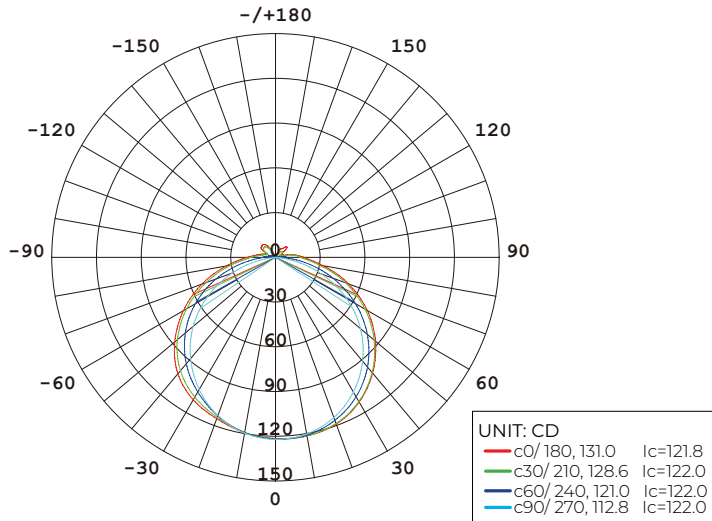

### SPECIFICATIONS

INPUT VOLTAGE	24V DC
POWER CONSUMPTION	4.6W/ Ft.
LUMEN OUTPUT	206 Lm/Ft (30K)
COLOR TEMPERATURE	27K / 30K / 40K
CRI	90+
DIMMING	0-10V, DMX, DALI, Casambi
BEAM ANGLE	120°
OPERATING TEMPERATURE	-4°F (-20°C) ~ 122°F (50°C)
STORAGE TEMPERATURE	-4°F (-20°C) ~ 140°F (60°C)
IP RATING	IP67
MAX RUN LENGTH	16.4 Ft.
MAXIMUM LOAD	550 lbs
CERTIFICATIONS	UL Listed
LUMEN MAINTENANCE	50,000 Hrs.
IMPACT RATING	IK10
WEIGHT	1.46 kg/ Ft. (3.22 lbs)

### DIMENSIONS

### POWER FEED

**BF**  
BOTTOM FEED

**SFL**  
SIDE FEED LEFT

**SFR**  
SIDE FEED RIGHT

**EF**  
END FEED

### LIGHT DISTRIBUTION

AVERAGE BEAM ANGLE (50%) : 123.4°

Flux Out: 277.3 Lm

Height	Eavg, Emax	Angle: 112.83°	Diameter
1m	37.23, 122.41x		301.22cm
2m	9.307, 30.601x		602.44cm
3m	4.136, 13.601x		903.65cm
4m	2.327, 7.6501x		1204.87cm
5m	1.489, 4.8961x		1506.09cm
6m	1.034, 3.4001x		1807.31cm
7m	0.7597, 2.4981x		2108.53cm
8m	0.5817, 1.9121x		2409.75cm
9m	0.4596, 1.5111x		2710.96cm
10m	0.3723, 1.2241x		3012.18cm