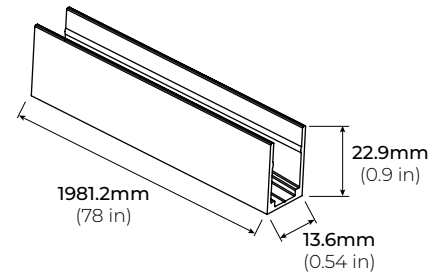

### SPECIFICATIONS

INPUT VOLTAGE	24V DC
POWER CONSUMPTION	4.6W/ Ft.
LUMEN OUTPUT	206 Lm/Ft (30K)
COLOR TEMPERATURE	27K / 30K / 40K
CRI	90+
DIMMING	0-10V, DMX, DALI, Casambi
BEAM ANGLE	120°
OPERATING TEMPERATURE	-4°F (-20°C) ~ 122°F (50°C)
STORAGE TEMPERATURE	-4°F (-20°C) ~ 140°F (60°C)
IP RATING	IP67
MAX RUN LENGTH	16.4 Ft.
MAXIMUM LOAD	550 lbs
CERTIFICATIONS	UL Listed
LUMEN MAINTENANCE	50,000 Hrs.
IMPACT RATING	IK10
WEIGHT	1.46 kg/ Ft. (3.22 lbs)

### DIMENSIONS

### OPTIONAL ACCESSORIES

IGU-K10-AC39  
39" PROFILE

IGU-K10-AC78  
78" PROFILE

### LIGHT DISTRIBUTION

AVERAGE BEAM ANGLE (50%) : 123.4°

Flux Out: 277.3 Lm

Height	Eavg, Emax	Angle: 112.83°	Diameter
1m	37.23, 122.41x		301.22cm
2m	9.307, 30.601x		602.44cm
3m	4.136, 13.601x		903.65cm
4m	2.327, 7.6501x		1204.87cm
5m	1.489, 4.8961x		1506.09cm
6m	1.034, 3.4001x		1807.31cm
7m	0.7597, 2.4981x		2108.53cm
8m	0.5817, 1.9121x		2409.75cm
9m	0.4596, 1.5111x		2710.96cm
10m	0.3723, 1.2241x		3012.18cm