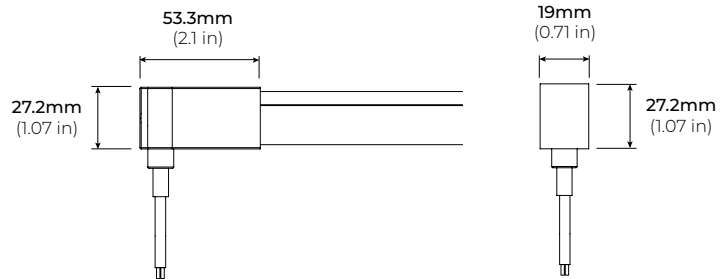

IGU-K10

IN-GROUND LED STEPLIGHT

POWER FEED

BF
BOTTOM FEED