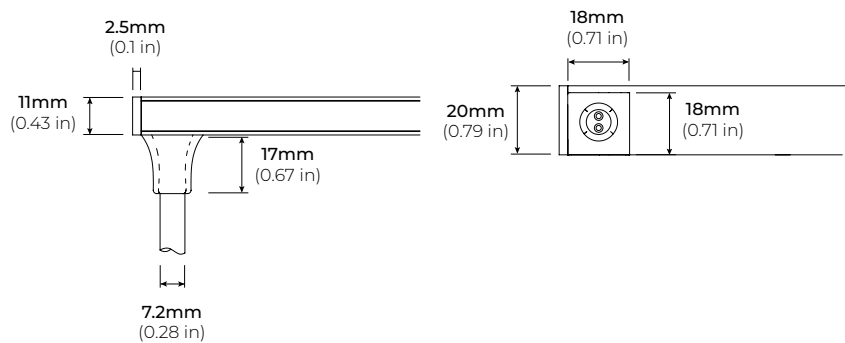

SFL
SIDE FEED LEFT