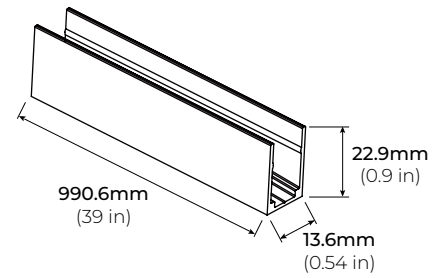

IGU-K10

IN-GROUND LED STEPLIGHT

DIMENSIONS

OPTIONAL ACCESSORIES

IGU-K10-AC39
39" PROFILE

IGU-K10-AC78
78" PROFILE