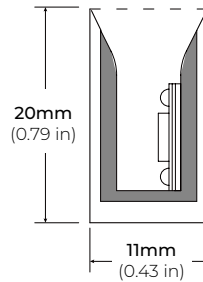

### SPECIFICATIONS

INPUT VOLTAGE	24V DC
POWER CONSUMPTION	4.6W/ Ft.
LUMEN OUTPUT	206 Lm/Ft (30K)
COLOR TEMPERATURE	27K / 30K / 40K
CRI	90+
DIMMING	0-10V, DMX, DALI, Casambi
BEAM ANGLE	120°
OPERATING TEMPERATURE	-4°F (-20°C) ~ 122°F (50°C)
STORAGE TEMPERATURE	-4°F (-20°C) ~ 140°F (60°C)
IP RATING	IP67
MAX RUN LENGTH	16.4 Ft.
MAXIMUM LOAD	550 lbs
CERTIFICATIONS	UL Listed
LUMEN MAINTENANCE	50,000 Hrs.
IMPACT RATING	IK10
WEIGHT	1.46 kg/ Ft. (3.22 lbs)

### FEATURES

- 24V DC
- IK10
- UV and Corrosion Resistant
- UL Listed (US and Canada)

\*LED is factory-cut only. Do not field modify.

MODEL	LENGTH	COLOR TEMP	VOLTAGE	POWER FEED	FEED LENGTH
IGUK10	PF Per Foot	27K 2700K	24 24V DC	BF Bottom Feed	HW3 3 Ft. Power Feed
		30K 3000K		SFL Side Feed Left	HW10 10 Ft. Power Feed
		40K 4000K		SFR Side Feed Right	HW15 15 Ft. Power Feed
		EF End Feed		HW25 25 Ft. Power Feed	

### DIMENSIONS

### LIGHT DISTRIBUTION

AVERAGE BEAM ANGLE (50%) : 123.4°

Flux Out: 277.3 Lm

Height	Eavg, Emax	Angle: 112.83°	Diameter
1m	37.23, 122.41x		301.22cm
2m	9.307, 30.601x		602.44cm
3m	4.136, 13.601x		903.65cm
4m	2.327, 7.6501x		1204.87cm
5m	1.489, 4.8961x		1506.09cm
6m	1.034, 3.4001x		1807.31cm
7m	0.7597, 2.4981x		2108.53cm
8m	0.5817, 1.9121x		2409.75cm
9m	0.4596, 1.5111x		2710.96cm
10m	0.3723, 1.2241x		3012.18cm