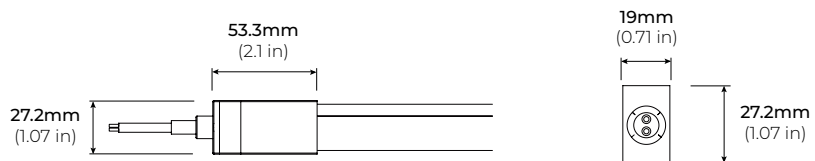

### SPECIFICATIONS

INPUT VOLTAGE	24V DC
POWER CONSUMPTION	4.6W/ Ft.
LUMEN OUTPUT	206 Lm/Ft (30K)
COLOR TEMPERATURE	27K / 30K / 40K
CRI	90+
DIMMING	0-10V, DMX, DALI, Casambi
BEAM ANGLE	120°
OPERATING TEMPERATURE	-4°F (-20°C) ~ 122°F (50°C)
STORAGE TEMPERATURE	-4°F (-20°C) ~ 140°F (60°C)
IP RATING	IP67
MAX RUN LENGTH	16.4 Ft.
MAXIMUM LOAD	550 lbs
CERTIFICATIONS	UL Listed
LUMEN MAINTENANCE	50,000 Hrs.
IMPACT RATING	IK10
WEIGHT	1.46 kg/ Ft. (3.22 lbs)

### DIMENSIONS

### POWER FEED

**BF**  
BOTTOM FEED

**SFL**  
SIDE FEED LEFT

**SFR**  
SIDE FEED RIGHT

**EF**  
END FEED

### LIGHT DISTRIBUTION

AVERAGE BEAM ANGLE (50%) : 123.4°

Flux Out: 277.3 Lm

Height	Eavg, Emax	Angle: 112.83°	Diameter
1m	37.23, 122.41x		301.22cm
2m	9.307, 30.601x		602.44cm
3m	4.136, 13.601x		903.65cm
4m	2.327, 7.6501x		1204.87cm
5m	1.489, 4.8961x		1506.09cm
6m	1.034, 3.4001x		1807.31cm
7m	0.7597, 2.4981x		2108.53cm
8m	0.5817, 1.9121x		2409.75cm
9m	0.4596, 1.5111x		2710.96cm
10m	0.3723, 1.2241x		3012.18cm