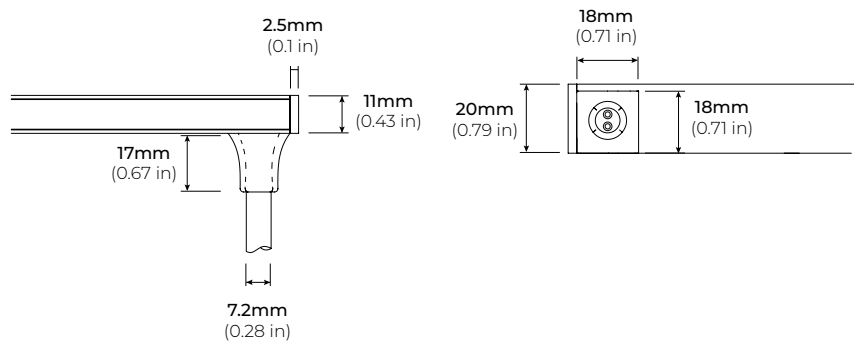

### SPECIFICATIONS

INPUT VOLTAGE	24V DC
POWER CONSUMPTION	4.6W/ Ft.
LUMEN OUTPUT	206 Lm/Ft (30K)
COLOR TEMPERATURE	27K / 30K / 40K
CRI	90+
DIMMING	0-10V, DMX, DALI, Casambi
BEAM ANGLE	120°
OPERATING TEMPERATURE	-4°F (-20°C) ~ 122°F (50°C)
STORAGE TEMPERATURE	-4°F (-20°C) ~ 140°F (60°C)
IP RATING	IP67
MAX RUN LENGTH	16.4 Ft.
MAXIMUM LOAD	550 lbs
CERTIFICATIONS	UL Listed
LUMEN MAINTENANCE	50,000 Hrs.
IMPACT RATING	IK10
WEIGHT	1.46 kg/ Ft. (3.22 lbs)

### DIMENSIONS

### POWER FEED

**BF**  
BOTTOM FEED

**SFL**  
SIDE FEED LEFT

**SFR**  
SIDE FEED RIGHT

**EF**  
END FEED

### LIGHT DISTRIBUTION

AVERAGE BEAM ANGLE (50%) : 123.4°

Flux Out: 277.3 Lm

Height	Eavg, Emax	Angle: 112.83°	Diameter
1m	37.23, 122.41x		301.22cm
2m	9.307, 30.601x		602.44cm
3m	4.136, 13.601x		903.65cm
4m	2.327, 7.6501x		1204.87cm
5m	1.489, 4.8961x		1506.09cm
6m	1.034, 3.4001x		1807.31cm
7m	0.7597, 2.4981x		2108.53cm
8m	0.5817, 1.9121x		2409.75cm
9m	0.4596, 1.5111x		2710.96cm
10m	0.3723, 1.2241x		3012.18cm