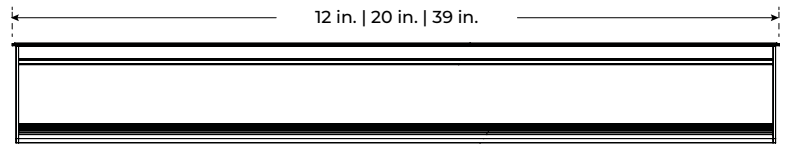

SPECIFICATIONS

INPUT VOLTAGE	120-277V AC
POWER CONSUMPTION	24.4W/Ft.
LUMEN OUTPUT	70 Lm/ W
COLOR TEMPERATURE	27K / 30K / 35K / 40K / 60K / Red / Green / Blue / Amber / Yellow / RGB / RGBW / RGBA
BEAM ANGLE	8° / 15° / 30° / 45° / 60° / 10° x 40° / 20° x 60° Asymmetric
CRI	80+, 90 (optional, consult factory)
DIMMING	DMX, DALI and Casambi
HOUSING	Extruded Anodized Aluminum
COVER	Tempered Glass
TOP COVER FRAME	Stainless Steel 316
OPERATING TEMPERATURE	-4°F (-20°C) ~ 122°F (50°C)
STORAGE TEMPERATURE	-4°F (-20°C) ~ 140°F (60°C)
IP RATING	IP67
MAX LOAD	1000 lbs (500 kgs)
CERTIFICATIONS	3G Vibration, RoHS, ETL Listed
LUMEN MAINTENANCE	50,000 Hrs.
IMPACT RATING	IK09
WEIGHT	2.89 kg/ ft. (6.37 lbs)

FEATURES

- 120 - 277V AC
- ±15° Tilt Adjustment
- Max load 1000 lbs (500kgs)
- Built-in Driver
- Stainless Steel Frame
- Clear Tempered Glass
- Recessed Housing Included
- 3G Vibration

MODEL	TYPE	LENGTH	COLOR TEMP			OPTIC		FINISH	VOLT	CONTROL	OPTIONS				
IGU500	AD Adjustable	12 12 in. (24.4W)	27K	RD	RGB	8	1040	SS Stainless Steel	UNV 120-277V	NDM No Dimming	OLV Optic Louver				
			30K	GR	RGBW							15	2060		
		20 20 in. (40W)	35K	BL	RGBA	30	ASY					DMX DMX	HC Honeycomb Louver		
		3000K	Green	RGBW	15°									H20° x V60°	
		40 40 in. (80W)	40K	AM	RGBA RGBA (Amber)	45	45°							DALI Dali	MG Micro Grill Shield
			60K	YL											
6000K	Yellow		60	60°											
									CAS Casambi						

IGU-500AD

IN-GROUND LINEAR ADJUSTABLE UPLIGHT

DIMENSIONS

NON-DIMMING

DIMMING

OPTICS

8°

15°

30°

45°

60°

10° x 40°

20° x 60°

ASYMMETRIC

IGU-500AD

IN-GROUND LINEAR ADJUSTABLE UPLIGHT