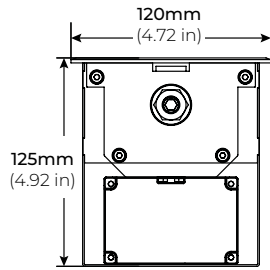

SPECIFICATIONS

INPUT VOLTAGE	120-277V AC
POWER CONSUMPTION	24.4W/Ft.
LUMEN OUTPUT	70 Lm/ W
COLOR TEMPERATURE	27K / 30K / 35K / 40K / 60K / Red / Green / Blue / Amber / Yellow / RGB / RGBW / RGBA
BEAM ANGLE	8° / 15° / 30° / 45° / 60° / 10° x 40° / 20° x 60° Asymmetric
CRI	80+, 90 (optional, consult factory)
DIMMING	DMX, DALI and Casambi
HOUSING	Extruded Anodized Aluminum
COVER	Tempered Glass
TOP COVER FRAME	Stainless Steel 316
OPERATING TEMPERATURE	-4°F (-20°C) ~ 122°F (50°C)
STORAGE TEMPERATURE	-4°F (-20°C) ~ 140°F (60°C)
IP RATING	IP67
MAX LOAD	1000 lbs (500 kgs)
CERTIFICATIONS	3G Vibration, RoHS, ETL Listed
LUMEN MAINTENANCE	50,000 Hrs.
IMPACT RATING	IK09
WEIGHT	2.89 kg/ ft. (6.37 lbs)

FEATURES

- 120 - 277V AC
- ±15° Tilt Adjustment
- Max load 1000 lbs (500kgs)
- Built-in Driver
- Stainless Steel Frame
- Clear Tempered Glass
- Recessed Housing Included
- 3G Vibration

MODEL	TYPE	LENGTH	COLOR TEMP			OPTIC		FINISH	VOLT	CONTROL	OPTIONS				
IGU500	AD Adjustable	12 12 in. (24.4W)	27K	RD	RGB	8	1040	SS Stainless Steel	UNV 120-277V	NDM No Dimming	OLV Optic Louver				
			30K	GR	RGBW							15	2060		
		20 20 in. (40W)	35K	BL	RGBA	30	ASY					DMX DMX	HC Honeycomb Louver		
		3000K	Green	RGBW	15°									H20° x V60°	
		40 40 in. (80W)	40K	AM	RGBA RGBA (Amber)	45	45°							DALI Dali	MG Micro Grill Shield
			60K	YL											
6000K	Yellow		60	60°											
									CAS Casambi						

IGU-500AD

IN-GROUND LINEAR ADJUSTABLE UPLIGHT

DIMENSIONS

NON-DIMMING

DIMMING

OPTICS

8°

15°

30°

45°

60°

10° x 40°

20° x 60°

ASYMMETRIC

IGU-500AD

IN-GROUND LINEAR ADJUSTABLE UPLIGHT