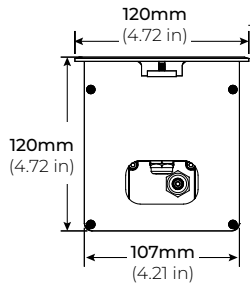

SPECIFICATIONS

INPUT VOLTAGE	120-277V AC
POWER CONSUMPTION	24.4W/Ft.
LUMEN OUTPUT	70 Lm/ W
COLOR TEMPERATURE	27K / 30K / 35K / 40K / 60K / Red / Green / Blue / Amber / Yellow / RGB / RGBW / RGBA
BEAM ANGLE	8° / 15° / 30° / 45° / 60° / 10° x 40° / 20° x 60° Asymmetric
CRI	80+, 90 (optional, consult factory)
DIMMING	DMX, DALI and Casambi
HOUSING	Extruded Anodized Aluminum
COVER	Tempered Glass
TOP COVER FRAME	Stainless Steel 316
OPERATING TEMPERATURE	-4°F (-20°C) ~ 122°F (50°C)
STORAGE TEMPERATURE	-4°F (-20°C) ~ 140°F (60°C)
IP RATING	IP67
MAX LOAD	1000 lbs (500 kgs)
CERTIFICATIONS	3G Vibration, RoHS, ETL Listed
LUMEN MAINTENANCE	50,000 Hrs.
IMPACT RATING	IK09
WEIGHT	2.89 kg/ ft. (6.37 lbs)

FEATURES

- 120 - 277V AC
- ±15° Tilt Adjustment
- Max load 1000 lbs (500kgs)
- Built-in Driver
- Stainless Steel Frame
- Clear Tempered Glass
- Recessed Housing Included
- 3G Vibration

MODEL	TYPE	LENGTH	COLOR TEMP			OPTIC		FINISH	VOLT	CONTROL	OPTIONS				
IGU500	AD Adjustable	12 12 in. (24.4W)	27K	RD	RGB	8	1040	SS Stainless Steel	UNV 120-277V	NDM No Dimming	OLV Optic Louver				
			30K	GR	RGBW							15	2060		
		20 20 in. (40W)	35K	BL	RGBA	30	ASY					DMX DMX	HC Honeycomb Louver		
		3000K	Green	RGBW	15°									H20° x V60°	
		40 40 in. (80W)	40K	AM	RGBA RGBA (Amber)	45	45°							DALI Dali	MG Micro Grill Shield
			60K	YL											
6000K	Yellow		60	60°											
									CAS Casambi						

IGU-500AD

IN-GROUND LINEAR ADJUSTABLE UPLIGHT

DIMENSIONS

NON-DIMMING

DIMMING

OPTICS

8°

15°

30°

45°

60°

10° x 40°

20° x 60°

ASYMMETRIC

IGU-500AD

IN-GROUND LINEAR ADJUSTABLE UPLIGHT