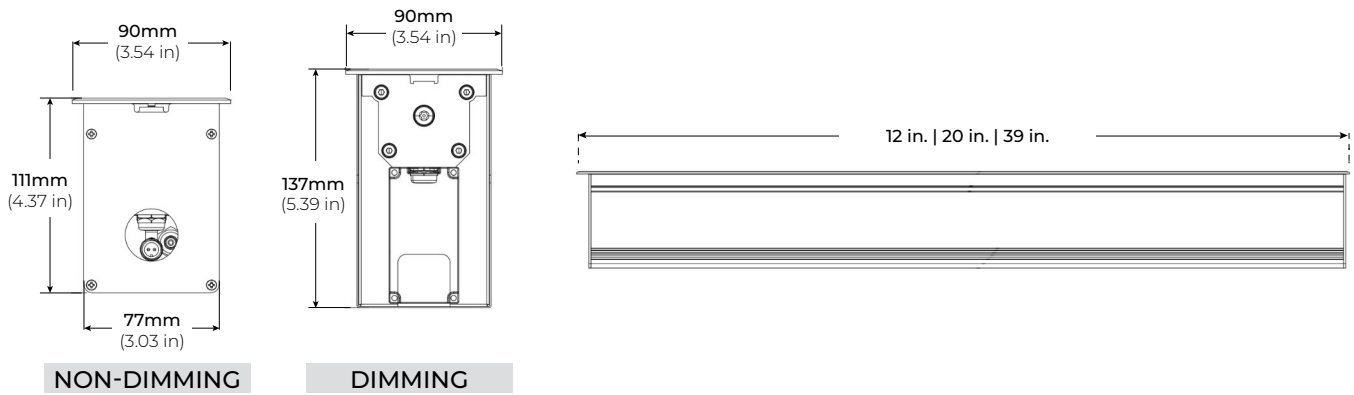

IGU-300AD

IN-GROUND LINEAR ADJUSTABLE UPLIGHT

DIMENSIONS