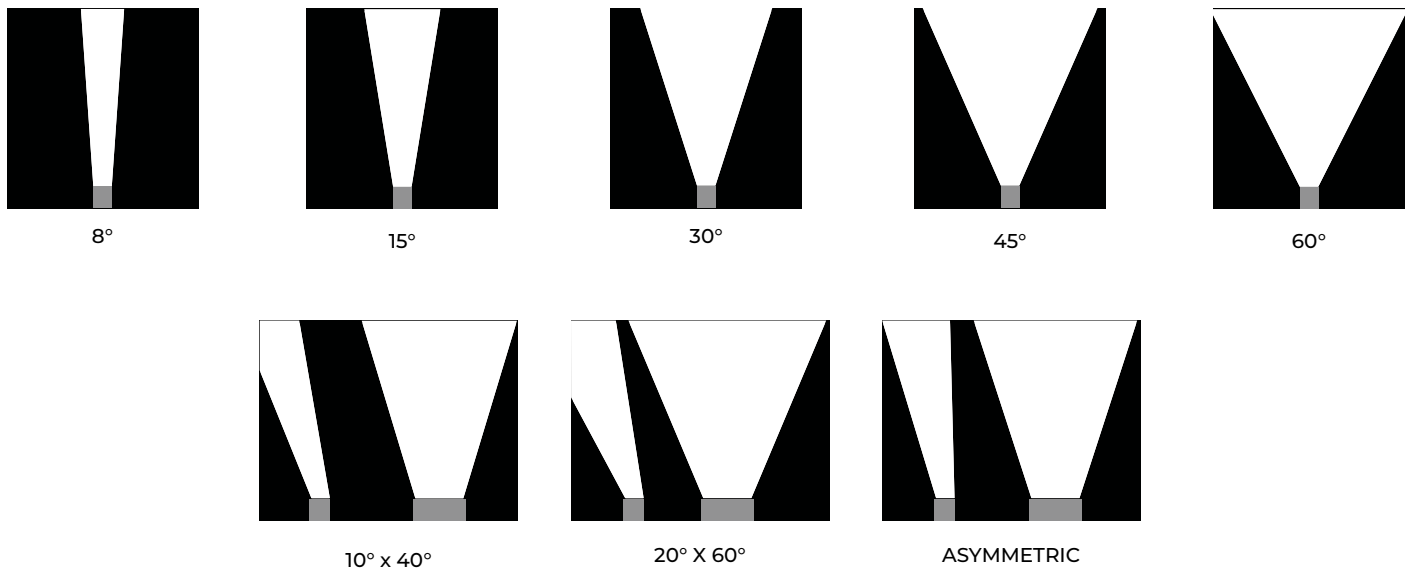

IGU-300AD

IN-GROUND LINEAR ADJUSTABLE UPLIGHT

DIMENSIONS

OPTICS