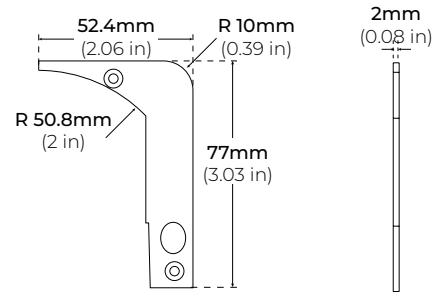

ALP-3900TL

TRIMLESS COVE LED PROFILE

DIMENSIONS

ACCESSORIES

ALP3900TL-EC-WH END CAP WITH HOLE (WHITE)

*Set of 2 pieces
*Sold Separately

ALP3900TL-STB STRAIGHT CONNECTOR

*Sold Separately

ALP3900TL-L90-WH INSIDE CORNER (WHITE) DIMENSIONS: 7.87" x 7.87" x 3.28" (LxWxH)

*Sold Separately

ALP3900TL-L90W-WH OUTSIDE CORNER (WHITE) DIMENSIONS: 7.87" x 7.87" x 3.28" (LxWxH)

*Sold Separately