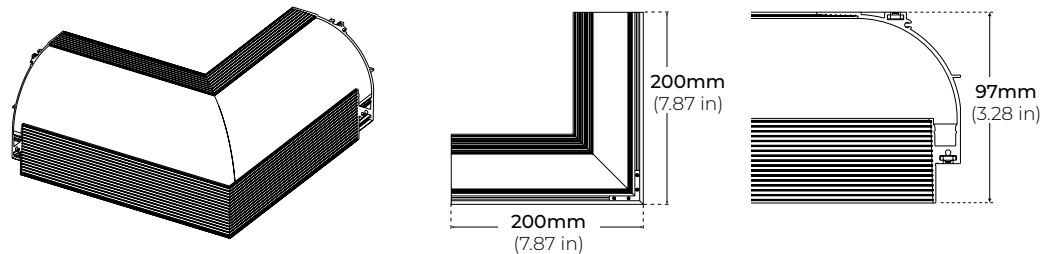

### DIMENSIONS

#### ALP3900TL-L90-WH INSIDE CORNER (WHITE) DIMENSIONS: 7.87" x 7.87" x 3.28" (LxWxH)

\*Sold Separately

#### ALP3900TL-L90W-WH OUTSIDE CORNER (WHITE) DIMENSIONS: 7.87" x 7.87" x 3.28" (LxWxH)

\*Sold Separately