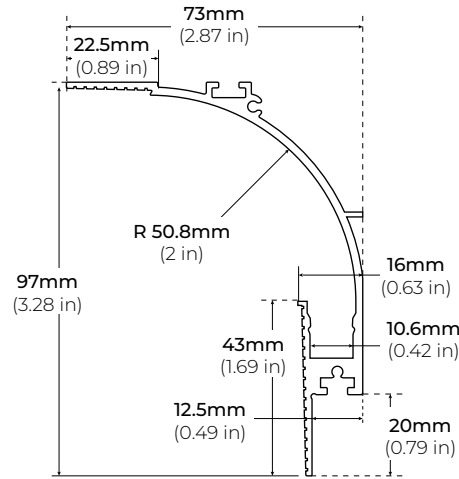

### SPECIFICATIONS

TYPE	Recessed
LED STRIP	Up to 10mm (0.39")
AVAILABLE LENGTHS	48 in.   96 in.
FINISH	White
TRANSFORMER	Remote
CHANNEL	ALP3900TL
END CAP	ALP3900TL-EC (Sold Separately)
STRAIGHT CONNECTOR	ALP3900TL-STB (Sold Separately)
INSIDE CORNER	ALP3900TL-L90 (Sold Separately)
OUTSIDE CORNER	ALP3900TL-L90W (Sold Separately)

### DIMENSIONS

#### ALP3900TL-L90-WH INSIDE CORNER (WHITE) DIMENSIONS: 7.87" x 7.87" x 3.28" (LxWxH)

\*Sold Separately

#### ALP3900TL-L90W-WH OUTSIDE CORNER (WHITE) DIMENSIONS: 7.87" x 7.87" x 3.28" (LxWxH)

\*Sold Separately