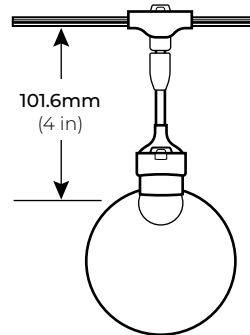

SPECIFICATIONS

TYPE	Suspended
INPUT VOLTAGE	24V
WATTAGE	0.5W (SO) 1W (HO) 3W (VHO)
LUMEN OUTPUT	256 Lm/ Ft.
COLOR TEMPERATURE	24K/ 27K/ 30K/ 50K
BEAM ANGLE	360°
DIMMING	TRIAC
GLOBE OPTIONS	Clear, Frosted
MAXIMUM RUN LENGTH	100 Ft.
IP RATING	Dry/ Wet Location
LUMEN MAINTENANCE	50,000 Hrs.
CERTIFICATIONS	UL Listed

MODEL	TYPE	WIRE	SPACE	WATT	CCT	GLOBE	*SHADE	VOLT	LENGTH
LSS	BLANK Standard	BK Black	12" 12" (0.5 lbs/ft.)	SO Standard Output (0.5W)	*24K 2400K	CLEAR CL60 2 in.	PS Plastic Shade	24 24V	*PF Custom Length
			18" 18" (0.37 lbs/ft.)	HO High Output (1W)	*27K 2700K	CL80 3 in.	PCS Plastic Cage Shade		
	24" 24" (0.31 lbs/ft.)	VHO Very High Output (3W)	*30K 3000K	CL100 4 in.	TPS Textured Plastic Shade				
	36" 36" (0.24 lbs/ft.)		50K 5000K	FROSTED FR60 2 in.					
	HS Hanging Socket (4")	*WH White							
		* Minimum Order of 500 Ft. required for White wire.			* Dark Sky Compliant		* Optional. Leave blank for no shade.		* Custom length per FT. (100Ft. Max)

INDOOR/OUTDOOR 24V LED LIGHT STRING

DIMENSIONS

STANDARD MODEL

LSS-HS
HANGING SOCKET

WEIGHTS

60MM GLOBE	
SPACE	LBS/PF
12"	0.34 lbs.
18"	0.29 lbs.
24"	0.24 lbs.

80MM GLOBE	
SPACE	LBS/PF
12"	0.36 lbs.
18"	0.31 lbs.
24"	0.26 lbs.