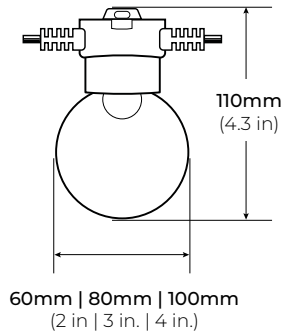

SPECIFICATIONS

TYPE	Suspended
INPUT VOLTAGE	24V
WATTAGE	0.5W (SO) 1W (HO) 3W (VHO)
LUMEN OUTPUT	256 Lm/ Ft.
COLOR TEMPERATURE	24K/ 27K/ 30K/ 50K
BEAM ANGLE	360°
DIMMING	TRIAC
GLOBE OPTIONS	Clear, Frosted
MAXIMUM RUN LENGTH	100 Ft.
IP RATING	Dry/ Wet Location
LUMEN MAINTENANCE	50,000 Hrs.
CERTIFICATIONS	UL Listed

MODEL	TYPE	WIRE	SPACE	WATT	CCT	GLOBE	*SHADE	VOLT	LENGTH
LSS	BLANK Standard	BK Black	12" 12" (0.5 lbs/ft.)	SO Standard Output (0.5W)	*24K 2400K	CLEAR CL60 2 in.	PS Plastic Shade	24 24V	*PF Custom Length
			18" 18" (0.37 lbs/ft.)	HO High Output (1W)	*27K 2700K	CL80 3 in.	PCS Plastic Cage Shade		
	24" 24" (0.31 lbs/ft.)	VHO Very High Output (3W)	*30K 3000K	CL100 4 in.	TPS Textured Plastic Shade				
	36" 36" (0.24 lbs/ft.)		50K 5000K	FROSTED FR60 2 in.					
	HS Hanging Socket (4")	*WH White							
		* Minimum Order of 500 Ft. required for White wire.			* Dark Sky Compliant		* Optional. Leave blank for no shade.		* Custom length per FT. (100Ft. Max)

INDOOR/OUTDOOR 24V LED LIGHT STRING

DIMENSIONS

STANDARD MODEL

LSS-HS
HANGING SOCKET

WEIGHTS

60MM GLOBE	
SPACE	LBS/PF
12"	0.34 lbs.
18"	0.29 lbs.
24"	0.24 lbs.

80MM GLOBE	
SPACE	LBS/PF
12"	0.36 lbs.
18"	0.31 lbs.
24"	0.26 lbs.