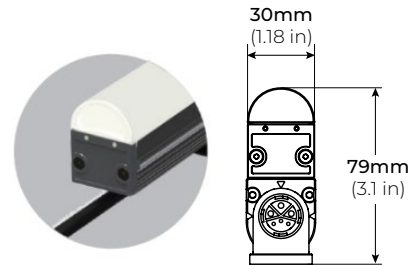

SPECIFICATIONS

INPUT VOLTAGE	120V-277V
POWER CONSUMPTION	6W per Ft.
LUMEN OUTPUT	Up to 150 Lm/ Ft.
BEAM ANGLE	160°
CRI	85+
COLOR TEMPERATURE	RGB+30K RGB+40K
DIMMING/ CONTROL	DMX
MAXIMUM RUN LENGTH	71 Ft. (120V) 157 Ft. (277V)
IP RATING	IP66 Wet Location Rated
AMBIENT TEMPERATURE	-4°F (-20°C) to 122°F (50°C)
LUMEN MAINTENANCE	50,000 Hrs.
CERTIFICATIONS	ETL Listed

FEATURES

- 120V-277V
- 6W per Ft
- 150 Lumens per Ft.
- DMX Control
- IP66 Wet Location
- ETL Listed (US and Canada)

MODEL	LENGTH	COLOR TEMP	MOUNTING	LENS	FINISH	CONTROL
LPX80	24 24.21 in. 12W	RGBW30K RGB + 3000K	STD Adjustable Mounting	SQ Square	GR Grey	DMX DMX
	48 48.03 in. 24W	RGBW40K RGB + 4000K	PIV Pivot Mounting	RN Round	CUS Custom Finish	

LPX-80 RGBW

120V-277V RGBW INDOOR/ OUTDOOR ACCENT LIGHT

MOUNTING OPTIONS

LPX80-STD
ADJUSTABLE MOUNTING

LPX80-PIV
PIVOT MOUNTING

DIMENSIONS

SQUARE LENS

160°