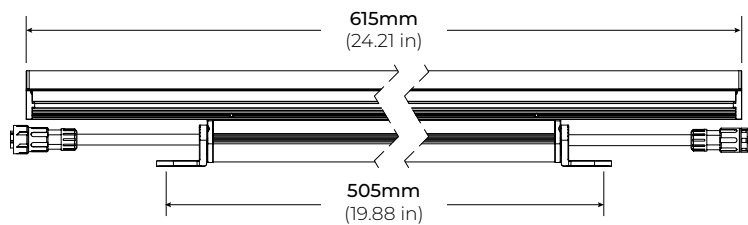

160°

LPX80-24