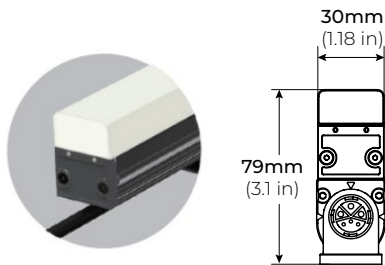

SPECIFICATIONS

INPUT VOLTAGE	120V-277V
POWER CONSUMPTION	6W per Ft.
LUMEN OUTPUT	Up to 150 Lm/ Ft.
BEAM ANGLE	160°
CRI	85+
COLOR TEMPERATURE	RGB+30K RGB+40K
DIMMING/ CONTROL	DMX
MAXIMUM RUN LENGTH	71 Ft. (120V) 157 Ft. (277V)
IP RATING	IP66 Wet Location Rated
AMBIENT TEMPERATURE	-4°F (-20°C) to 122°F (50°C)
LUMEN MAINTENANCE	50,000 Hrs.
CERTIFICATIONS	ETL Listed

FEATURES

- 120V-277V
- 6W per Ft
- 150 Lumens per Ft.
- DMX Control
- IP66 Wet Location
- ETL Listed (US and Canada)

MODEL	LENGTH	COLOR TEMP	MOUNTING	LENS	FINISH	CONTROL
LPX80	24 24.21 in. 12W	RGBW30K RGB + 3000K	STD Adjustable Mounting	SQ Square	GR Grey	DMX DMX
	48 48.03 in. 24W	RGBW40K RGB + 4000K	PIV Pivot Mounting	RN Round	CUS Custom Finish	

LPX-80 RGBW

120V-277V RGBW INDOOR/ OUTDOOR ACCENT LIGHT

MOUNTING OPTIONS

LPX80-STD
ADJUSTABLE MOUNTING

LPX80-PIV
PIVOT MOUNTING

DIMENSIONS

SQUARE LENS

160°