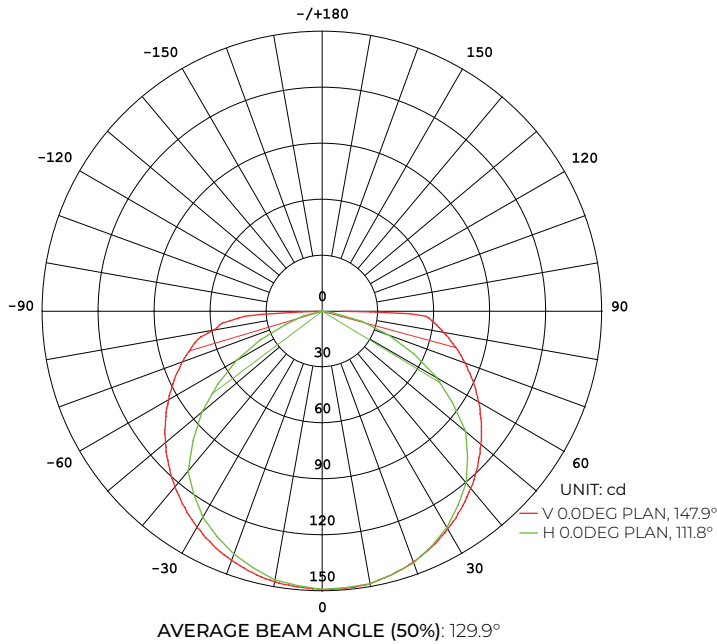

LPX-80 RGBW

120V-277V RGBW INDOOR/ OUTDOOR ACCENT LIGHT

LIGHT DISTRIBUTION