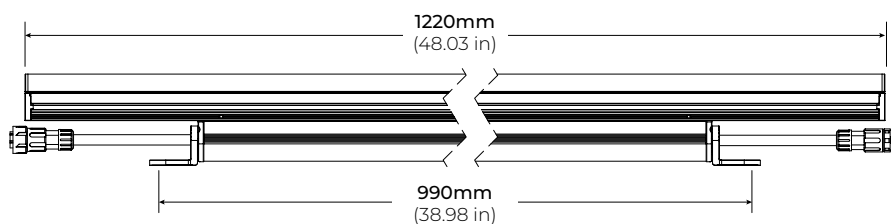

LPX-80 RGBW

120V-277V RGBW INDOOR/ OUTDOOR ACCENT LIGHT

MOUNTING OPTIONS

LPX80-STD
ADJUSTABLE MOUNTING

LPX80-PIV
PIVOT MOUNTING

DIMENSIONS

160°

160°

LPX80-48