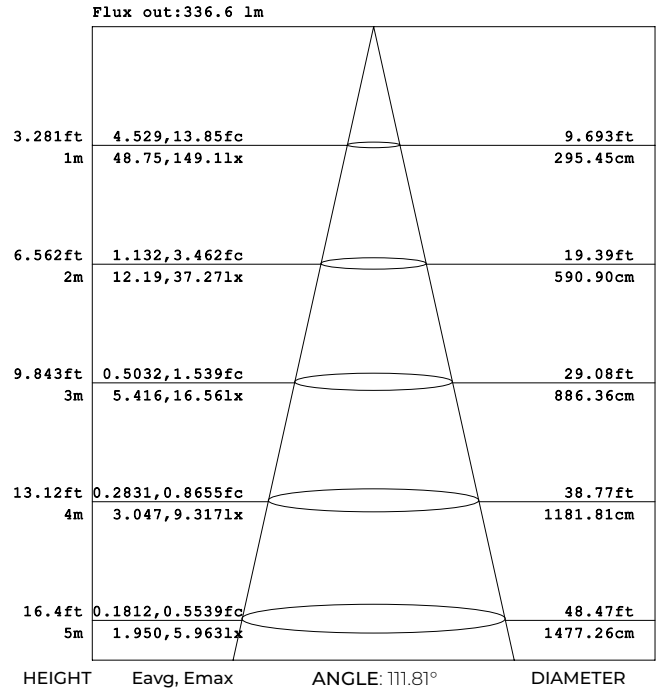

LPX-80 RGBW

120V-277V RGBW INDOOR/ OUTDOOR ACCENT LIGHT

LIGHT DISTRIBUTION