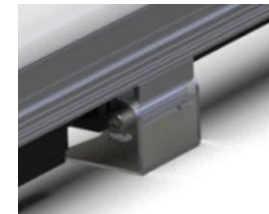

LPX-80 RGBW

120V-277V RGBW INDOOR/ OUTDOOR ACCENT LIGHT

MOUNTING OPTIONS

LPX80-STD
ADJUSTABLE MOUNTING

LPX80-PIV
PIVOT MOUNTING

DIMENSIONS

SQUARE LENS

160°