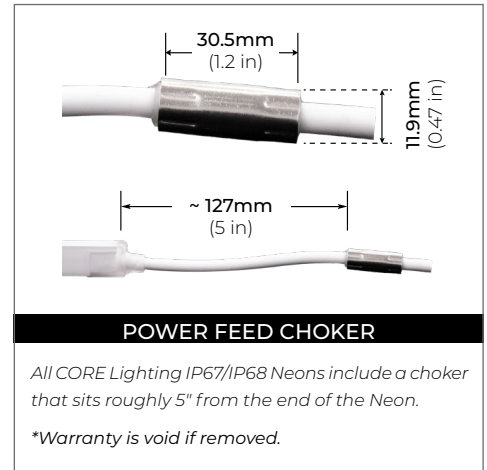

LNT65-VB (VERTICAL BEND)