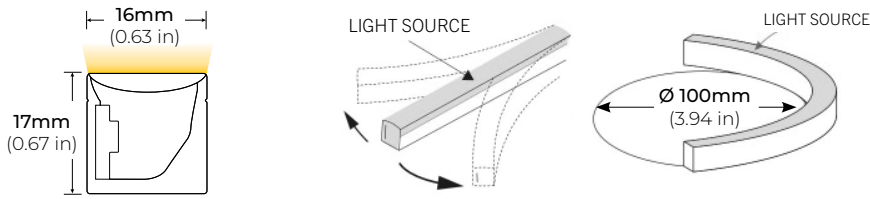

LNT-65 SPA SERIES

2W SAUNA/ STEAM RATED FLEXIBLE LED NEON SERIES

DIMENSIONS

LNT65-HB (HORIZONTAL BEND)