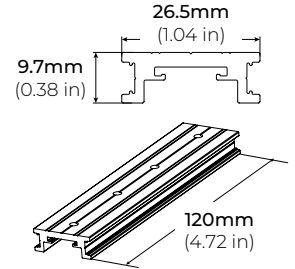

LNT65-ARC-JB

LNT65-ARC-JB
JOINER BRACKET

* Sold Separately

LNT65-BKT-ADJ
ADJUSTABLE BRACKET

* Only compatible with LNT65-AC2 and LNT65-AC39