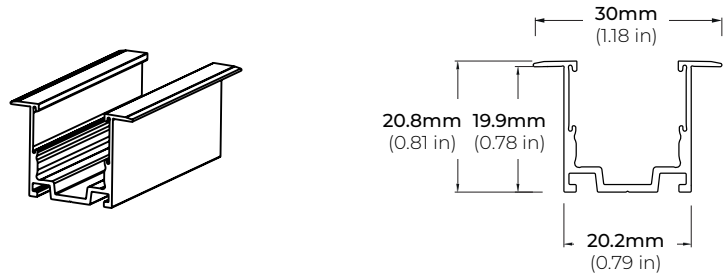

RECESSED PROFILE

LNT65-RS39
39" PROFILE