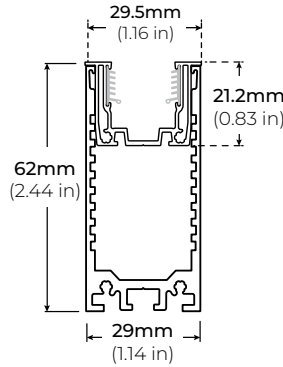

### DIMENSIONS

#### RACEWAY PROFILE

LNT65-ARC39-SI  
39" PROFILE (SILVER)

LNT65-ARC39-WH  
39" PROFILE (WHITE)

LNT65-ARC39-BK  
39" PROFILE (BLACK)

LNT65-ARC-EC  
END CAPS

\* Set of 2 (1 with Hole and 1 without Hole)

\* Sold Separately