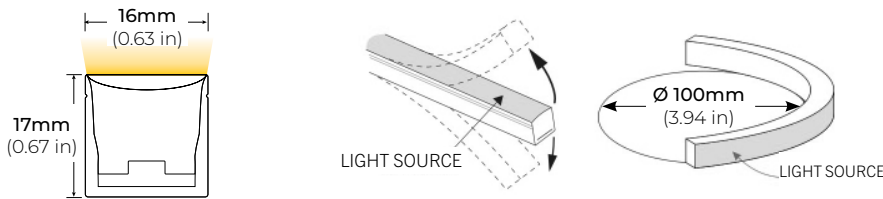

LNT65-VB (VERTICAL BEND)