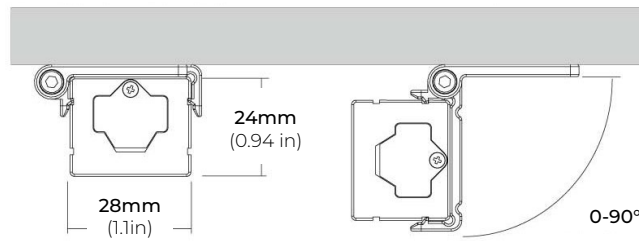

ULX SERIES

120V 0-10V DIMMING UNDERCABINET LED FIXTURE

DIMENSIONS

COMPATIBLE ACCESSORIES

ULX-PCA-72-WH (white)
72" AC DIRECT PLUG IN POWER FEED CABLE

ULX-HWC-72-WH (white)
72" HARDWIRE POWER FEED CABLE

ULX-SMC-WH (white)
SEAMLESS COUPLING
* INCLUDED WITH EACH FIXTURE

ULX-LNK6-WH (white)
6" INTER LINK CABLE

ULX-LNK12-WH (white)
12" INTER LINK CABLE

ULX-LNK24-WH (white)
24" INTER LINK CABLE

ULX-LNK72-WH (white)
72" INTER LINK CABLE

ULX-BKT-WH(white)
MOUNTING BRACKET
* INCLUDED WITH EACH FIXTURE