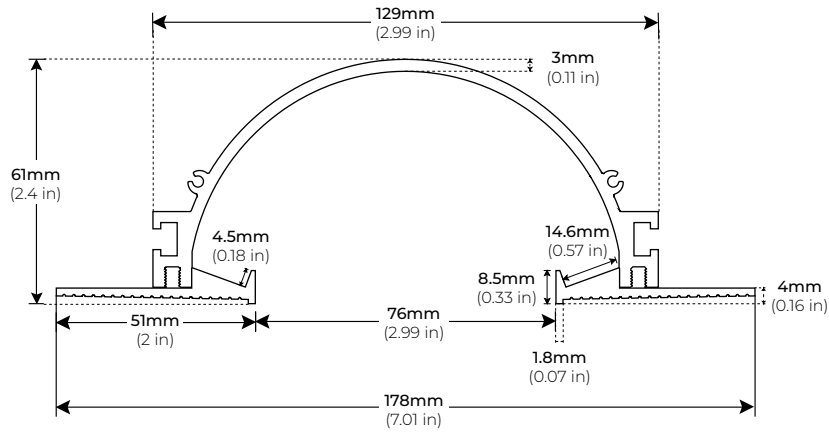

SPECIFICATIONS

TYPE	Recessed Mount
LED STRIP	Fits up 14mm (0.55")
AVAILABLE LENGTHS	48 in. 96 in.
FINISH	Matte White
CHANNEL	ALP3800TL
END CAP	ALP3800TL-EC (sold separately)
STRAIGHT CONNECTOR	ALP2000TL-STB
RIGHT ANGLE CONNECTOR	ALP2000TL-L90

* LED strips sold separately.

* Remote mounted power supply sold separately.

FEATURES

- Field Cuttable
- Accommodates LED strips up to 14mm (0.55") wide
- Dissipates heat from LED, prolonging its lifetime

MODEL	LENGTH
ALP3800TL	48 48 in.
	96 96 in.
	CU* Custom

* Max run 8 ft.

ALP-3800TL

3" WIDE TRIMLESS LED BASE

DIMENSIONS

COMPATIBLE ACCESSORIES

ALP3800TL-EC

END CAPS