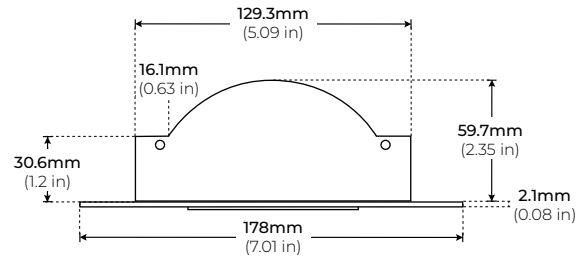

ALP-3800TL

3" WIDE TRIMLESS LED BASE

DIMENSIONS

COMPATIBLE ACCESSORIES

ALP3800TL-EC

END CAPS

*SOLD SEPARATELY

ALP2000TL-STB

STRAIGHT CONNECTOR

*SOLD SEPARATELY

ALP2000TL-L90

RIGHT ANGLE CONNECTOR
(WALL-TO-CEILING CONNECTOR)

*SOLD SEPARATELY