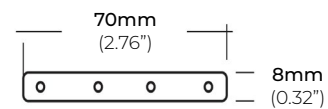

ALP2000TL-STB

STRAIGHT CONNECTOR

*SOLD SEPARATELY