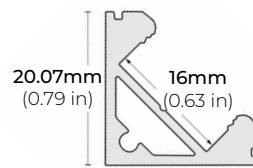

MOUNTING CHANNEL & MOUNTING CLIP

- LSG-CN48
- 48" ALUMINUM CHANNEL

- LSG-CN-CL
- MOUNTING CLIP
- INCLUDED WITH LSG-CN48

LSG-CN48