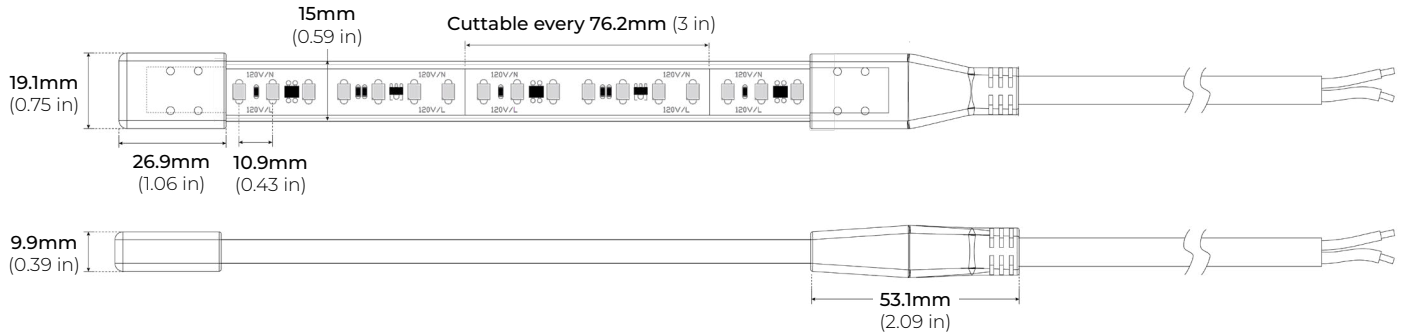

LSG-60

6W 120V AC PLUGIN LED TAPE LIGHT

Project _____
Location _____
Quote/ Ref # _____

The **LSG-60** is a dimmable 120V AC outdoor tape light offering the highest quality in direct-connect LED lighting. It can be ordered in custom lengths, in 3 inch increments and comes sealed with an IP67 rating for outdoor or wet installations and applications. This ETL Listed, 120V linear light can reach a maximum length of 66Ft. in a single continuous run.

SPECIFICATIONS

POWER CONSUMPTION	6W per Ft.
LUMEN OUTPUT	Up to 550 Lm/ Ft.
CRI	90+
COLOR TEMPERATURE	24K/ 27K/ 30K/ 35K/ 40K/ 50K
DIMMING	TRIAC
MAXIMUM RUN LENGTH	66 Ft.
CUTTING POINT	Every 3 in (76.2mm)
OPERATING VOLTAGE	120V AC
OPERATING TEMPERATURE	-22°F (-30°C) to 122°F (50°C)
STORAGE TEMPERATURE	-4°F (-20°C) to 140°F (60°C)
BEAM ANGLE	120°
IP RATING	IP67
CERTIFICATIONS	ETL Listed
LUMEN MAINTENANCE	50,000 Hrs.

LUMENS

CCT	LM/ FT	LM/W	CRI
2400K	460	75	90+
2700K	500	80	90+
3000K	510	85	90+
3500K	510	85	90+
4000K	550	90	90+
5000K	550	90	90+

MODEL	COLOR TEMP	LED LENGTH	VOLTAGE	POWER FEED	IP RATING
LSG-60	24K 2400K	*] = Custom length per Ft. (cuttable every 3")	120 120 Volts	HWC36 36" Hardwire Power Feed Cable	IP67 Outdoor*
	27K 2700K			HWC72 72" Hardwire Power Feed Cable	
	30K 3000K			HWC120 120" Hardwire Power Feed Cable	
	35K 3500K			HWC240 240" Hardwire Power Feed Cable	
	40K 4000K			HWC-CUS Custom Length Wire	
	50K 5000K				

* = Ideal for applications with direct exposure to rain/ water
(MADE TO ORDER - Please allow 3 weeks lead time)

LSG-60

6W 120V AC PLUG IN LED TAPE LIGHT

DIMENSIONS

COMPATIBLE ACCESSORIES

MOUNTING CHANNEL

- LSG-AC48
- LSG-AC84
- 48" AND 84" ALUMINUM CHANNEL