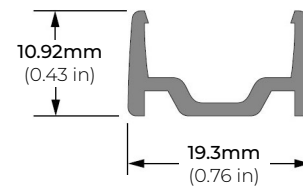

SPECIFICATIONS

POWER CONSUMPTION	6W per Ft.
LUMEN OUTPUT	Up to 550 Lm/ Ft.
CRI	90+
COLOR TEMPERATURE	24K/ 27K/ 30K/ 35K/ 40K/ 50K
DIMMING	TRIAC
MAXIMUM RUN LENGTH	66 Ft.
CUTTING POINT	Every 3 in (76.2mm)
OPERATING VOLTAGE	120V AC
OPERATING TEMPERATURE	-22°F (-30°C) to 122°F (50°C)
STORAGE TEMPERATURE	-4°F (-20°C) to 140°F (60°C)
BEAM ANGLE	120°
IP RATING	IP67
CERTIFICATIONS	ETL Listed
LUMEN MAINTENANCE	50,000 Hrs.

* = Ideal for applications with direct exposure to rain/ water
(MADE TO ORDER - Please allow 3 weeks lead time)

LSG-60

6W 120V AC PLUG IN LED TAPE LIGHT

DIMENSIONS

COMPATIBLE ACCESSORIES

MOUNTING CHANNEL

- LSG-AC48
- LSG-AC84
- 48" AND 84" ALUMINUM CHANNEL

MOUNTING CHANNEL & MOUNTING CLIP

- LSG-CN48
- 48" ALUMINUM CHANNEL

- LSG-CN-CL
- MOUNTING CLIP
- * INCLUDED WITH LSG-CN48

LSG-CN48

LSG-CN-CL

- LSG-PC48
- 48" PLASTIC CHANNEL

LSG-60

6W 120V AC PLUG IN LED TAPE LIGHT