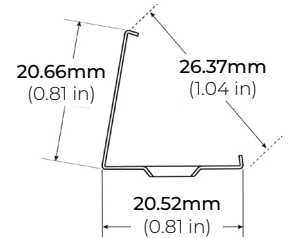

LSG-CN-CL

- LSG-PC48
- 48" PLASTIC CHANNEL