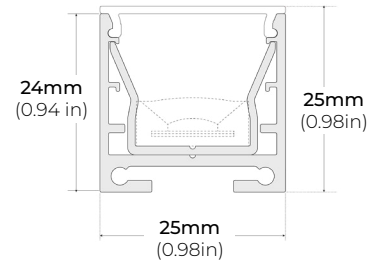

LSG-60

6W 120V AC PLUG IN LED TAPE LIGHT

COMPATIBLE ACCESSORIES

MOUNTING CHANNEL & FROSTED LENS

LSG-AC3100FR-48-SI
48" CHANNEL (SILVER)

LSG-AC3100FR-84-SI
84" CHANNEL (SILVER)

LSG-AC3100FR-96-SI
96" PROFILE (SILVER)

LSG-AC3100-EC-SI
END CAP (SILVER)

* SOLD SEPARATELY

LSG-AC3100-ECH-SI
END CAP WITH HOLE (SILVER)

* SOLD SEPARATELY

LSG-AC3100FR-MC

MOUNTING CLIP

* 2PCS INCLUDED WITH EVERY 48"

* 4PCS INCLUDED WITH EVERY 84" AND 96"

MOUNTING CLIP

LSG-MC

MOUNTING CLIP

HARDWIRE POWER FEED CABLE

LSG-HWC36 36" HARDWIRE POWER FEED CABLE
LSG-HWC72 72" HARDWIRE POWER FEED CABLE
LSG-HWC120 120" HARDWIRE POWER FEED CABLE
LSG-HWC240 240" HARDWIRE POWER FEED CABLE

POWER CABLE

LSG-PCA72 72" POWER FEED CABLE

LINK EXTENSION CABLE

LSG-LNK6 6" LINK CABLE
LSG-LNK12 12" LINK CABLE
LSG-LNK24 24" LINK CABLE