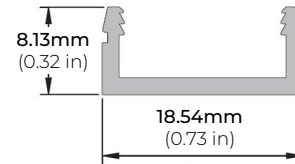

SPECIFICATIONS

POWER CONSUMPTION	6W per Ft.
LUMEN OUTPUT	Up to 550 Lm/ Ft.
CRI	90+
COLOR TEMPERATURE	24K/ 27K/ 30K/ 35K/ 40K/ 50K
DIMMING	TRIAC
MAXIMUM RUN LENGTH	66 Ft.
CUTTING POINT	Every 3 in (76.2mm)
OPERATING VOLTAGE	120V AC
OPERATING TEMPERATURE	-22°F (-30°C) to 122°F (50°C)
STORAGE TEMPERATURE	-4°F (-20°C) to 140°F (60°C)
BEAM ANGLE	120°
IP RATING	IP67
CERTIFICATIONS	ETL Listed
LUMEN MAINTENANCE	50,000 Hrs.

LUMENS

CCT	LM/ FT	LM/W	CRI
2400K	460	75	90+
2700K	500	80	90+
3000K	510	85	90+
3500K	510	85	90+
4000K	550	90	90+
5000K	550	90	90+

MODEL	COLOR TEMP	LED LENGTH	VOLTAGE	POWER FEED	IP RATING
LSG-60	24K 2400K	*] = Custom length per Ft. (cuttable every 3")	120 120 Volts	HWC36 36" Hardwire Power Feed Cable	IP67 Outdoor*
	27K 2700K			HWC72 72" Hardwire Power Feed Cable	
	30K 3000K			HWC120 120" Hardwire Power Feed Cable	
	35K 3500K			HWC240 240" Hardwire Power Feed Cable	
	40K 4000K			HWC-CUS Custom Length Wire	
	50K 5000K				

* = Ideal for applications with direct exposure to rain/ water
(MADE TO ORDER - Please allow 3 weeks lead time)

LSG-60

6W 120V AC PLUG IN LED TAPE LIGHT

DIMENSIONS

COMPATIBLE ACCESSORIES

MOUNTING CHANNEL

- LSG-AC48
- LSG-AC84
- 48" AND 84" ALUMINUM CHANNEL