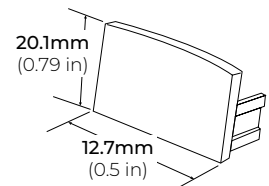

LSG-AC2000FR-EC