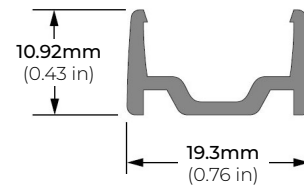

*1 = Custom length per FT. (cuttable every 4")

* = Ideal for applications with direct exposure to rain/ water (MADE TO ORDER - Please allow 3 weeks lead time)

LSG40-WD

4W WARM-DIM 120V LED TAPE LIGHT

DIMENSIONS

COMPATIBLE ACCESSORIES

MOUNTING CHANNEL

LSG-AC48
LSG-AC84
48" AND 84" ALUMINUM CHANNEL

MOUNTING CHANNEL & MOUNTING CLIP

LSG-CN48
48" ALUMINUM CHANNEL

LSG-CN-CL
MOUNTING CLIP
* INCLUDED WITH LSG-CN48

LSG-CN48

LSG-CN-CL

LSG-PC48
48" PLASTIC CHANNEL

MOUNTING CHANNEL & FROSTED LENS

LSG-AC2000FR-48
LSG-AC2000FR-84
48" AND 84" ALUMINUM CHANNEL

LSG-AC2000FR-EC
END CAP
* SOLD SEPARATELY

LSG-AC2000FR-MC
MOUNTING CLIP
* 2PCS INCLUDED WITH EVERY 48"
* 4PCS INCLUDED WITH EVERY 84"