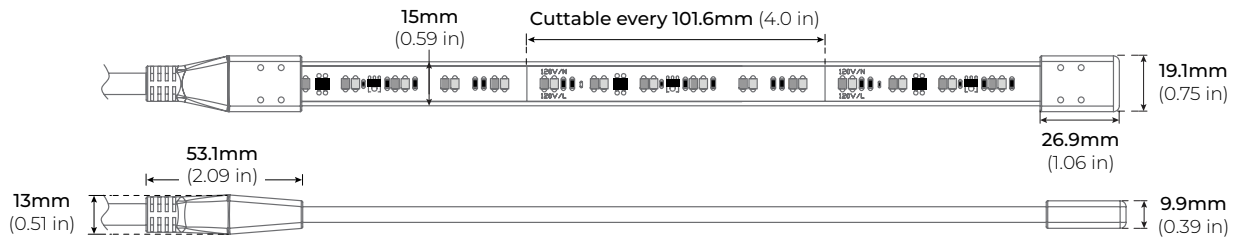

LSG40-WD

4W WARM-DIM 120V LED TAPE LIGHT

Project _____

Location _____

Quote/ Ref # _____

The **LSG40-WD** is a warm-dim 120V tape light offering the highest quality in direct-connect LED lighting. It can be ordered in custom lengths, in 4 inch increments and available with IP67 rating for outdoor or wet installations and applications.

SPECIFICATIONS

POWER CONSUMPTION	4W per Ft.
LUMEN OUTPUT	220 Lumens per Ft.
CRI	90+
DIMMING	TRIAC
MAXIMUM RUN LENGTH	164 Ft.
CUTTING POINT	Every 4.0 in (101.6mm)
BINNING	MacAdam Ellipse 2-Step
OPERATING VOLTAGE	120V AC
OPERATING TEMPERATURE	-22°F (-30°C) to +122°F (+50°C)
BEAM ANGLE	120°
IP RATING	IP54, IP67
CERTIFICATIONS	ETL Listed
LUMEN MAINTENANCE	50,000 Hrs.

MODEL	COLOR TEMP	LED LENGTH	VOLTAGE	POWER FEED	IP RATING
LSG40-WD	18/30K 1800K/ 3000K	*XX per Ft.	120 120 Volts	HWC36 36" Hardwire Power Feed Cable	IP54 Indoor/ Damp
				HWC72 72" Hardwire Power Feed Cable	
				HWC120 120" Hardwire Power Feed Cable	IP67 Outdoor*
				HWC240 240" Hardwire Power Feed Cable	
				HWC-CUS Custom Length Wire	

*1 = Custom length per FT. (cuttable every 4")

* = Ideal for applications with direct exposure to rain/ water (MADE TO ORDER - Please allow 3 weeks lead time)

LSG40-WD

4W WARM-DIM 120V LED TAPE LIGHT

DIMENSIONS