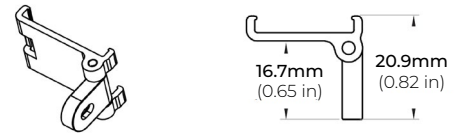

MOUNTING CHANNEL & FROSTED LENS

LSG-AC3100FR-48-SI
48" CHANNEL (SILVER)

LSG-AC3100FR-84-SI
84" CHANNEL (SILVER)

LSG-AC3100FR-96-SI
96" PROFILE (SILVER)

LSG-AC3100-EC-SI
END CAP (SILVER)
* SOLD SEPARATELY

LSG-AC3100-ECH-SI
END CAP WITH HOLE (SILVER)
* SOLD SEPARATELY