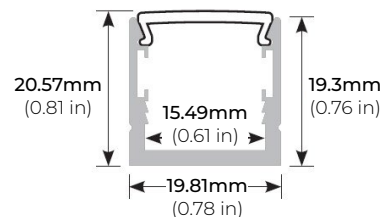

*1 = Custom length per FT. (cuttable every 4")

* = Ideal for applications with direct exposure to rain/ water (MADE TO ORDER - Please allow 3 weeks lead time)

LSG40-WD

4W WARM-DIM 120V LED TAPE LIGHT

DIMENSIONS

LSG-CN-CL

LSG-PC48
48" PLASTIC CHANNEL

MOUNTING CHANNEL & FROSTED LENS

LSG-AC2000FR-48
LSG-AC2000FR-84
48" AND 84" ALUMINUM CHANNEL

LSG-AC2000FR-EC
END CAP
* SOLD SEPARATELY

LSG-AC2000FR-MC
MOUNTING CLIP
* 2PCS INCLUDED WITH EVERY 48"
* 4PCS INCLUDED WITH EVERY 84"