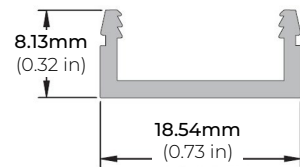

LSG40-WD

4W WARM-DIM 120V LED TAPE LIGHT

DIMENSIONS

COMPATIBLE ACCESSORIES

MOUNTING CHANNEL

LSG-AC48
LSG-AC84
48" AND 84" ALUMINUM CHANNEL

MOUNTING CHANNEL & MOUNTING CLIP

LSG-CN48
48" ALUMINUM CHANNEL

LSG-CN-CL
MOUNTING CLIP
* INCLUDED WITH LSG-CN48

LSG-PC48
48" PLASTIC CHANNEL

MOUNTING CHANNEL & FROSTED LENS

LSG-AC2000FR-48
LSG-AC2000FR-84
48" AND 84" ALUMINUM CHANNEL

LSG-AC2000FR-EC
END CAP
* SOLD SEPARATELY

LSG-AC2000FR-MC
MOUNTING CLIP
* 2PCS INCLUDED WITH EVERY 48"
* 4PCS INCLUDED WITH EVERY 84"