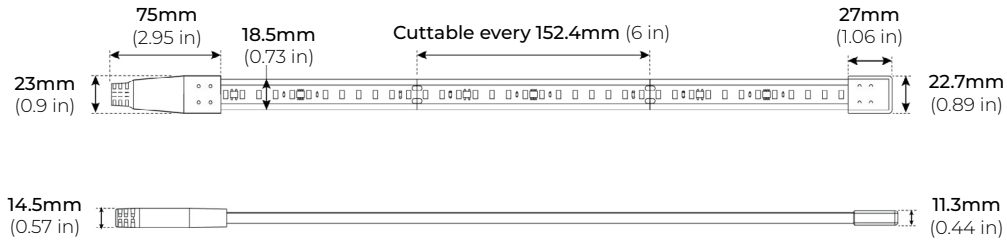

LSG-277V

277V AC LED TAPE LIGHT

DIMENSIONS

COMPATIBLE ACCESSORIES

LSG-PC48-HV
48" PLASTIC CHANNEL