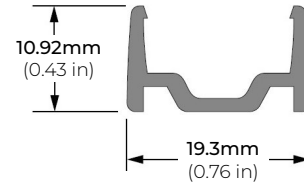

LSG-277V

277V AC LED TAPE LIGHT

Project _____
Location _____
Quote/ Ref # _____

The **LSG-277V** is a dimmable 277V AC outdoor tape light offering the highest quality in direct-connect LED lighting. It can be ordered in custom lengths, in 6 inch increments and comes sealed with an IP65 rating for outdoor or wet installations and applications. This ETL Listed, 277V linear light can reach a maximum length of 150Ft. in a single continuous run.

LUMENS

MODEL	WATTS	30K (LM/FT)	40K (LM/FT)
LSG-30	3W	234	249
LSG-50	5.5W	429	456

MODEL	WATTS	COLOR TEMP	LENGTH	VOLTAGE	POWER FEED
LSG	30 3W	24K 2400K	'XX per Ft. *1 = Custom length per FT. (cuttable every 6")	277 277 Volts	HWC36 36" Hardwire Power Feed Cable
		27K 2700K			HWC72 72" Hardwire Power Feed Cable
	30K 3000K	HWC120 120" Hardwire Power Feed Cable			
	35K 3500K	HWC240 240" Hardwire Power Feed Cable			
	40K 4000K	HWC-CUS Custom Length Wire			
	50K 5000K				
	65K 6500K				

LSG-277V

277V AC LED TAPE LIGHT

DIMENSIONS

COMPATIBLE ACCESSORIES

LSG-PC48-HV
48" PLASTIC CHANNEL

MOUNTING CHANNEL & FROSTED LENS

LSG-ALP130-49
49" ALUMINUM CHANNEL

LSG-ALP130-84
84" ALUMINUM CHANNEL

LSG-ALP130-98
98" ALUMINUM CHANNEL

LSG-ALP130-EC
END CAP
* SET OF 2 INCLUDED WITH EVERY PROFILE

LSG-ALP130-CL
MOUNTING CLIP
* 2PCS INCLUDED WITH EVERY PROFILE

MOUNTING CLIP

LSG-MC-HV
MOUNTING CLIP