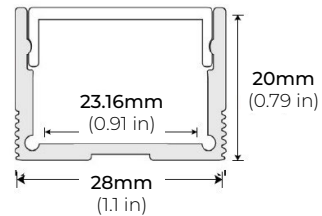

LSG-277V

277V AC LED TAPE LIGHT

Project _____
Location _____
Quote/ Ref # _____

The **LSG-277V** is a dimmable 277V AC outdoor tape light offering the highest quality in direct-connect LED lighting. It can be ordered in custom lengths, in 6 inch increments and comes sealed with an IP65 rating for outdoor or wet installations and applications. This ETL Listed, 277V linear light can reach a maximum length of 150Ft. in a single continuous run.

LUMENS

MODEL	WATTS	30K (LM/FT)	40K (LM/FT)
LSG-30	3W	234	249
LSG-50	5.5W	429	456

MODEL	WATTS	COLOR TEMP	LENGTH	VOLTAGE	POWER FEED
LSG	30 3W	24K 2400K	'XX per Ft. *1 = Custom length per FT. (cuttable every 6")	277 277 Volts	HWC36 36" Hardwire Power Feed Cable
		27K 2700K			HWC72 72" Hardwire Power Feed Cable
	30K 3000K	HWC120 120" Hardwire Power Feed Cable			
	35K 3500K	HWC240 240" Hardwire Power Feed Cable			
	40K 4000K	HWC-CUS Custom Length Wire			
	50K 5000K				
	65K 6500K				

LSG-277V

277V AC LED TAPE LIGHT

DIMENSIONS

COMPATIBLE ACCESSORIES

LSG-PC48-HV
48" PLASTIC CHANNEL

MOUNTING CHANNEL & FROSTED LENS

LSG-ALP130-49
49" ALUMINUM CHANNEL

LSG-ALP130-84
84" ALUMINUM CHANNEL

LSG-ALP130-98
98" ALUMINUM CHANNEL

LSG-ALP130-EC
END CAP
* SET OF 2 INCLUDED WITH EVERY PROFILE

LSG-ALP130-CL
MOUNTING CLIP
* 2PCS INCLUDED WITH EVERY PROFILE

MOUNTING CLIP

LSG-MC-HV
MOUNTING CLIP