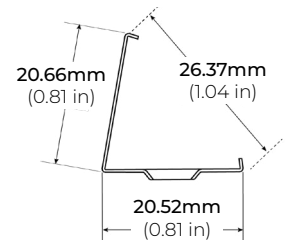

### DIMENSIONS

#### MOUNTING CHANNEL & MOUNTING CLIP

LSG-CN48

48" ALUMINUM CHANNEL

LSG-CN-CL

MOUNTING CLIP

\* INCLUDED WITH LSG-CN48

LSG-CN48

LSG-CN-CL