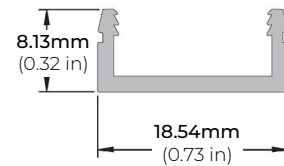

LSG-20

2W 120V AC PLUG IN LED TAPE LIGHT

DIMENSIONS

COMPATIBLE ACCESSORIES

MOUNTING CHANNEL

LSG-AC48

LSG-AC84

48" AND 84" ALUMINUM CHANNEL

MOUNTING CHANNEL & MOUNTING CLIP

LSG-CN48

48" ALUMINUM CHANNEL

LSG-CN-CL

MOUNTING CLIP

* INCLUDED WITH LSG-CN48

LSG-PC48

48" PLASTIC CHANNEL

MOUNTING CHANNEL & FROSTED LENS

LSG-AC2000FR-48

LSG-AC2000FR-84

48" AND 84" ALUMINUM CHANNEL

LSG-AC2000FR-EC

END CAP

* SOLD SEPARATELY

LSG-AC2000FR-MC

MOUNTING CLIP

* 2PCS INCLUDED WITH EVERY 48"

* 4PCS INCLUDED WITH EVERY 84"