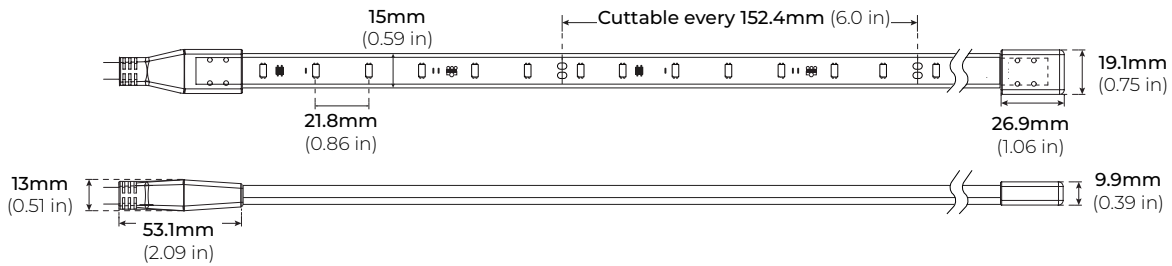

LSG-20

2W 120V AC PLUG IN LED TAPE LIGHT

DIMENSIONS

COMPATIBLE ACCESSORIES

MOUNTING CHANNEL

LSG-AC48

LSG-AC84

48" AND 84" ALUMINUM CHANNEL

MOUNTING CHANNEL & MOUNTING CLIP

LSG-CN48

48" ALUMINUM CHANNEL

LSG-CN-CL

MOUNTING CLIP

* INCLUDED WITH LSG-CN48