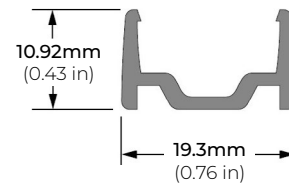

LSG-20

2W 120V AC PLUG IN LED TAPE LIGHT

DIMENSIONS

COMPATIBLE ACCESSORIES

MOUNTING CHANNEL

LSG-AC48

LSG-AC84

48" AND 84" ALUMINUM CHANNEL

MOUNTING CHANNEL & MOUNTING CLIP

LSG-CN48

48" ALUMINUM CHANNEL

LSG-CN-CL

MOUNTING CLIP

* INCLUDED WITH LSG-CN48

LSG-PC48

48" PLASTIC CHANNEL

MOUNTING CHANNEL & FROSTED LENS

LSG-AC2000FR-48

LSG-AC2000FR-84

48" AND 84" ALUMINUM CHANNEL

LSG-AC2000FR-EC

END CAP

* SOLD SEPARATELY

LSG-AC2000FR-MC

MOUNTING CLIP

* 2PCS INCLUDED WITH EVERY 48"

* 4PCS INCLUDED WITH EVERY 84"