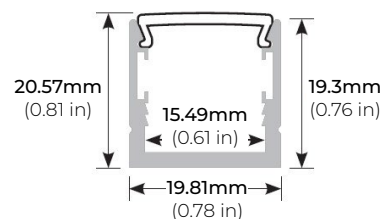

MOUNTING CHANNEL & FROSTED LENS

LSG-AC2000FR-48

LSG-AC2000FR-84

48" AND 84" ALUMINUM CHANNEL

LSG-AC2000FR-EC

END CAP

* SOLD SEPARATELY

LSG-AC2000FR-MC

MOUNTING CLIP

* 2PCS INCLUDED WITH EVERY 48"

* 4PCS INCLUDED WITH EVERY 84"

LSG-AC2000FR