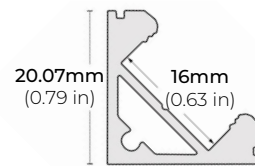

### DIMENSIONS

#### MOUNTING CHANNEL & MOUNTING CLIP

LSG-CN48

48" ALUMINUM CHANNEL

LSG-CN-CL

MOUNTING CLIP

\* INCLUDED WITH LSG-CN48

LSG-CN48

LSG-CN-CL