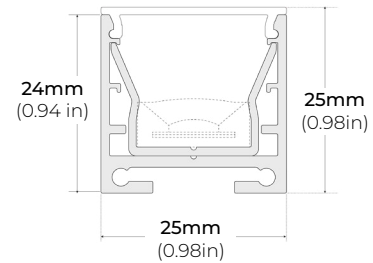

LSG-AC3100FR-MC
MOUNTING CLIP

* 2PCS INCLUDED WITH EVERY 48"

* 4PCS INCLUDED WITH EVERY 84" AND 96"

MOUNTING CLIP

LSG-MC
MOUNTING CLIP