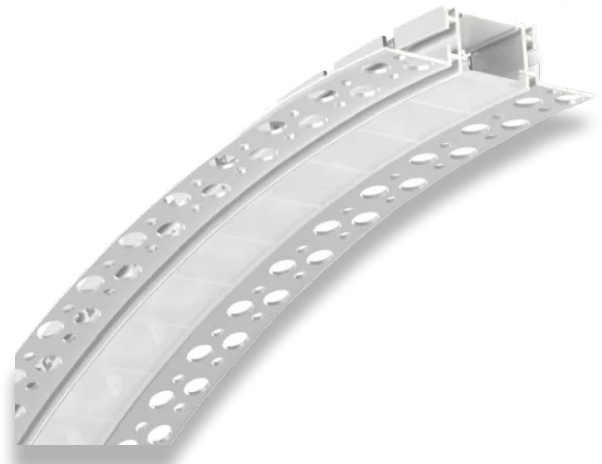

ALP-1004FX-TL

FLEXIBLE TRIMLESS LED PROFILE

Project _____

Location _____

Quote/ Ref # _____

The **ALP-1004FX-TL** is a flexible, Architectural Grade, trimless LED profile that installs into drywall, providing a seamless and continuous band of light. Uniquely engineered to bend vertically, it effortlessly follows the curves of walls and freeform shapes. This versatile profile supports LED strips up to 20mm (0.79 in.) wide, making it ideal for custom lighting designs.

SPECIFICATIONS

| | |
|-------------------|-----------------------------------|
| TYPE | Recessed |
| AVAILABLE LENGTHS | 39 in. / 78 in. |
| FINISH | Silver |
| LENS OPTION | Frosted |
| TRANSFORMER | Remote |
| CHANNEL | ALP1004FX-TL |
| LENS | ALP1000FX-TL-LN (Sold Separately) |
| END CAP | ALP1000FX-TL-EC (Sold Separately) |

* LED strips sold separately.

FEATURES

- Flexible, aluminum profile
- Compatible with LED strips up to 20mm (0.79") wide
- Recessed mount to fit flush onto installation surface
- Dissipates heat from LED, prolonging its lifetime

ALP-1004FX-TL

TRIMLESS LED PROFILE

DIMENSIONS

COMPATIBLE ACCESSORIES

ALP1000FX-TL-EC

END CAPS

* SET OF 2

* SOLD SEPARATELY