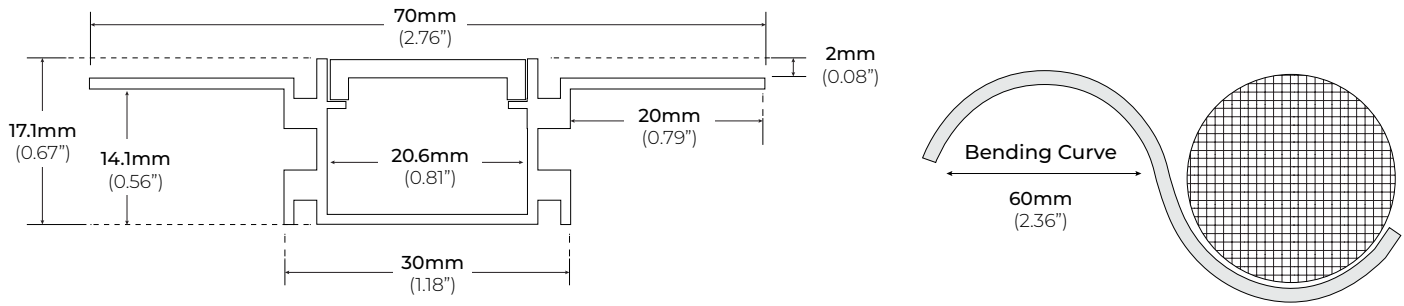

ALP-1004FX-TL

TRIMLESS LED PROFILE

DIMENSIONS

COMPATIBLE ACCESSORIES

ALP1000FX-TL-EC

END CAPS

* SET OF 2

* SOLD SEPARATELY