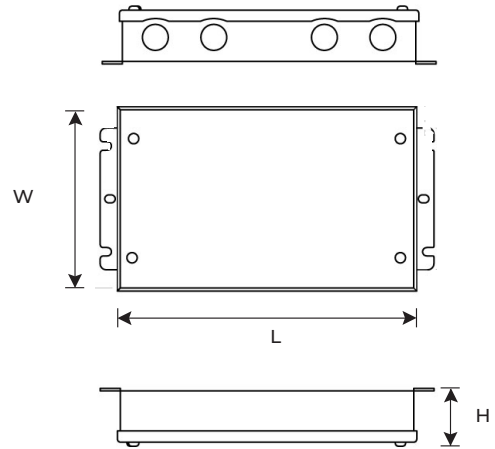

WIRING GUIDE

DIMENSIONS

PRE-INSTALLATION

Power input is 12V/ 24V. Confirm the source voltage is compatible.

Disconnect power source prior to installation.

SAFETY

Read all instructions before installation.

These products may represent a possible shock or fire hazard if improperly installed.

Do not install less than 6 inches from a combustible material.

Do not install less than 5 feet above the ground.

Product should be installed by a qualified electrician.

Product should be installed in accordance with these instructions and current electrical codes.