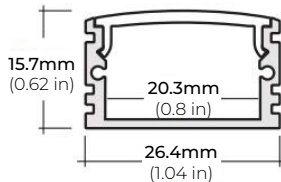

ALU-DS100

LENGTHS 39" | 78" | 84"
LENS Clear, Frosted
FINISH Silver