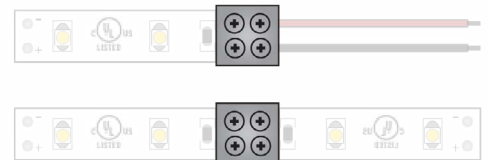

#### LSA-TB

SOLDERLESS LED STRIP/ WIRE BLOCK CONNECTOR

- LSA-TB-HWC 6A HARDWIRE CONNECTOR
- LSA-TB-MC STRIP TO STRIP COUPLING
- LSA-TB-HWP-10A 10A HARDWIRE CONNECTOR