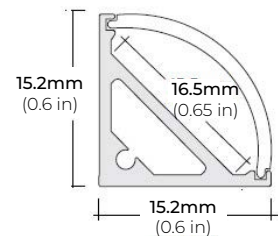

ALP-50C (CORNER)

LENGTHS 48" | 84" | 98"
LENS Frosted
FINISH Black | Silver