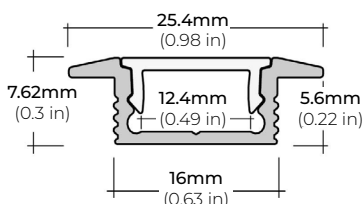

RECESSED PROFILES

ALP-20R

LENGTHS 49" | 98"
LENS Frosted
FINISH White | Black | Silver