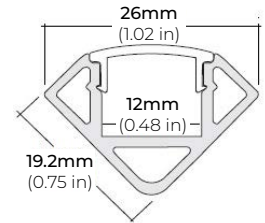

### DIMENSIONS

#### SURFACE PROFILES

##### ALU-SF

LENGTHS 39" | 78" | 84" | 98"  
LENS Clear, Frosted  
FINISH Black | Silver

##### ALU-CN (CORNER)

LENGTHS 39" | 78" | 84" | 96"  
LENS Clear, Frosted  
FINISH Silver