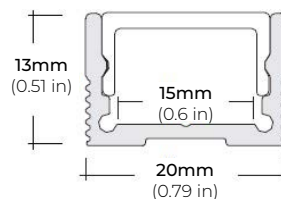

ALP-70

LENGTHS 49" | 84" | 98"
LENS Frosted
FINISH Black | Silver

ALP-80

LENGTHS 49" | 98"
LENS Frosted
FINISH Silver