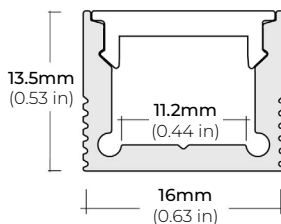

ALP-60

LENGTHS 49" | 84" | 98"
LENS Frosted
FINISH White | Black | Silver

ALP-65

LENGTHS 48" | 84"
LENS Clear
FINISH Silver