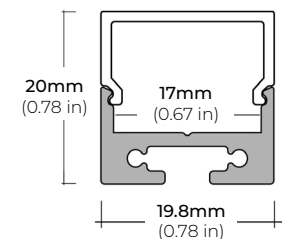

* For more compatible profiles, visit corelightingusa.com