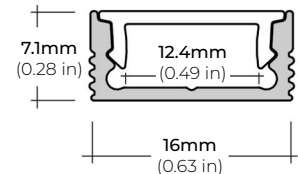

ALP-20

LENGTHS 49" | 84" | 98"
LENS Frosted
FINISH White | Black | Silver