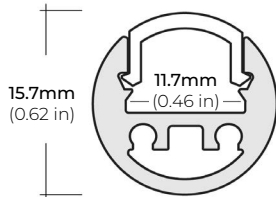

ALP-35

LENGTHS 48" | 96"
LENS Frosted
FINISH White | Black | Silver