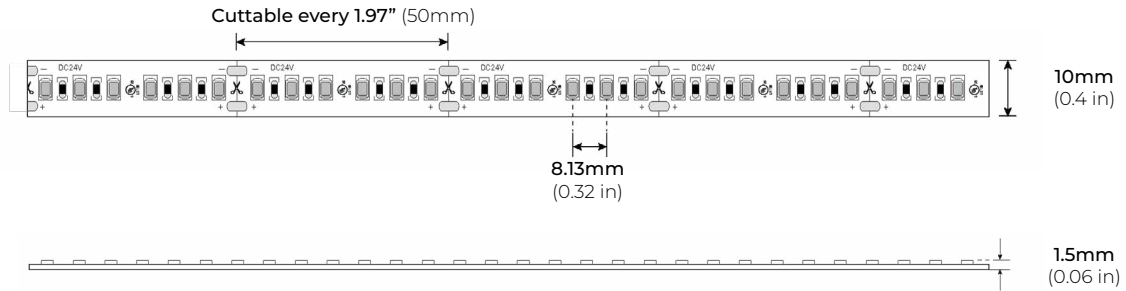

LSM-45

4.4W INDOOR FLEXIBLE LED STRIP

DIMENSIONS

COMPATIBLE CONNECTORS

HP PRO CONNECTORS

QUICK CONNECT SNAP-ON

- LSA-HW8-HP 8" HARDWIRE CONNECTOR
- LSA-HW24-HP 24" HARDWIRE CONNECTOR
- LSA-HW60-HP 60" HARDWIRE CONNECTOR
- LSA-HW120-HP 120" HARDWIRE CONNECTOR

- LSA-EX3-HP 3" LINK
- LSA-EX8-HP 8" LINK
- LSA-EX24-HP 24" LINK