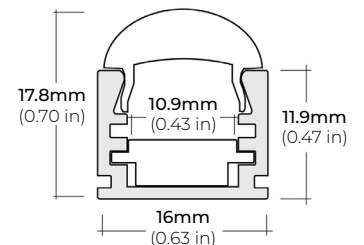

LSM-45

4.4W INDOOR FLEXIBLE LED STRIP

COMPATIBLE ALUMINUM PROFILES

SURFACE PROFILES

ALU-SF

LENGTHS 39" | 78" | 84" | 98"
LENS Clear, Frosted
FINISH Black | Silver

ALU-CN (CORNER)

LENGTHS 39" | 78" | 84" | 96"
LENS Clear, Frosted
FINISH Silver

ALU-DS100

LENGTHS 39" | 78" | 84"
LENS Clear, Frosted
FINISH Silver

ALP-20

LENGTHS 49" | 84" | 98"
LENS Frosted
FINISH White | Black | Silver

ALP-35

LENGTHS 48" | 96"
LENS Frosted
FINISH White | Black | Silver

ALP-50C (CORNER)

LENGTHS 48" | 84" | 98"
LENS Frosted
FINISH Black | Silver

ALP-60

LENGTHS 49" | 84" | 98"
LENS Frosted
FINISH White | Black | Silver

ALP-65

LENGTHS 48" | 84"
LENS Clear
FINISH Silver

ALP-70

LENGTHS 49" | 84" | 98"
LENS Frosted
FINISH Black | Silver

ALP-80

LENGTHS 49" | 98"
LENS Frosted
FINISH Silver

* For more compatible profiles, visit corelightingusa.com

RECESSED PROFILES

ALP-20R

LENGTHS 49" | 98"
LENS Frosted
FINISH White | Black | Silver

ALP-60R

LENGTHS 49" | 84" | 98"
LENS Frosted
FINISH White | Black | Silver

* For more compatible profiles, visit corelightingusa.com