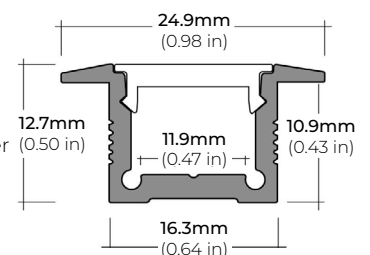

ALP-60R

LENGTHS 49" | 84" | 98"
LENS Frosted
FINISH White | Black | Silver