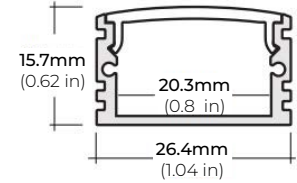

LSM-30

3W INDOOR FLEXIBLE LED STRIP

COMPATIBLE ALUMINUM PROFILES

SURFACE PROFILES

ALU-SF

LENGTHS 39" | 78" | 84" | 98"
LENS Clear, Frosted
FINISH Black | Silver

ALU-DS100

LENGTHS 39" | 78" | 84"
LENS Clear, Frosted
FINISH Silver

ALU-CN (CORNER)

LENGTHS 39" | 78" | 84" | 96"
LENS Clear, Frosted
FINISH Silver

ALP-20

LENGTHS 49" | 84" | 98"
LENS Frosted
FINISH White | Black | Silver

ALP-35

LENGTHS 48" | 96"
LENS Frosted
FINISH White | Black | Silver

ALP-50C (CORNER)

LENGTHS 48" | 84" | 98"
LENS Frosted
FINISH Black | Silver

ALP-60

LENGTHS 49" | 84" | 98"
LENS Frosted
FINISH White | Black | Silver

ALP-65

LENGTHS 48" | 84"
LENS Clear
FINISH Silver

ALP-70