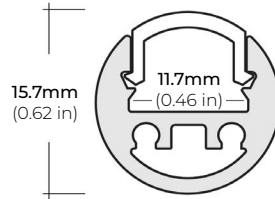

LSM-30

3W INDOOR FLEXIBLE LED STRIP

COMPATIBLE ALUMINUM PROFILES

SURFACE PROFILES

ALU-SF

LENGTHS 39" | 78" | 84" | 98"
LENS Clear, Frosted
FINISH Black | Silver

ALU-DS100

LENGTHS 39" | 78" | 84"
LENS Clear, Frosted
FINISH Silver

ALU-CN (CORNER)

LENGTHS 39" | 78" | 84" | 96"
LENS Clear, Frosted
FINISH Silver

ALP-20

LENGTHS 49" | 84" | 98"
LENS Frosted
FINISH White | Black | Silver

ALP-35

LENGTHS 48" | 96"
LENS Frosted
FINISH White | Black | Silver

ALP-50C (CORNER)

LENGTHS 48" | 84" | 98"
LENS Frosted
FINISH Black | Silver

ALP-60

LENGTHS 49" | 84" | 98"
LENS Frosted
FINISH White | Black | Silver

ALP-65

LENGTHS 48" | 84"
LENS Clear
FINISH Silver

ALP-70

LENGTHS 49" | 84" | 98"
LENS Frosted
FINISH Black | Silver

ALP-80

LENGTHS 49" | 98"
LENS Frosted
FINISH Silver

* For more compatible profiles, visit corelightingusa.com

RECESSED PROFILES

ALP-20R

LENGTHS 49" | 98"
LENS Frosted
FINISH White | Black | Silver