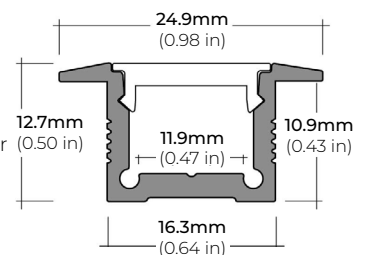

ALP-50C (CORNER)

LENGTHS 48" | 84" | 98"
LENS Frosted
FINISH Black | Silver

ALP-60

LENGTHS 49" | 84" | 98"
LENS Frosted
FINISH White | Black | Silver

ALP-65

LENGTHS 48" | 84"
LENS Clear
FINISH Silver

ALP-70

LENGTHS 49" | 84" | 98"
LENS Frosted
FINISH Black | Silver

ALP-80

LENGTHS 49" | 98"
LENS Frosted
FINISH Silver

* For more compatible profiles, visit corelightingusa.com

RECESSED PROFILES

ALP-20R

LENGTHS 49" | 98"
LENS Frosted
FINISH White | Black | Silver

ALP-60R

LENGTHS 49" | 84" | 98"
LENS Frosted
FINISH White | Black | Silver

* For more compatible profiles, visit corelightingusa.com

LSM-30

3W INDOOR FLEXIBLE LED STRIP

COMPATIBLE TRANSFORMERS

PSDL SERIES TRIAC DIMMABLE

PSDL-30W-24V	CLASS 2	6.5" X 3.63" X 1.03"
PSDL-60W-24V	CLASS 2	7.4" X 3.63" X 1.03"
PSDL-96W-24V	CLASS 2	8.67" X 3.67 X 1.62"
PSDL-150W-24V		8.67" X 3.67" X 1.62"
PSDL-192W-24V	CLASS 2	10.25" X 4.06" X 1.82"
PSDL-200W-24V		10.25" X 4.06" X 1.82"
PSDL-288W-24V	CLASS 2	10.25" X 4.06" X 1.82"
PSDL-300W-24V		10.25" X 4.06" X 1.82"