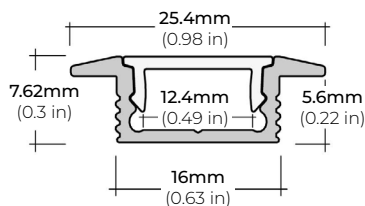

ALU-CN (CORNER)

LENGTHS 39" | 78" | 84" | 96"
LENS Clear, Frosted
FINISH Silver

ALP-20

LENGTHS 49" | 84" | 98"
LENS Frosted
FINISH White | Black | Silver

ALP-35

LENGTHS 48" | 96"
LENS Frosted
FINISH White | Black | Silver

ALP-50C (CORNER)

LENGTHS 48" | 84" | 98"
LENS Frosted
FINISH Black | Silver

ALP-60

LENGTHS 49" | 84" | 98"
LENS Frosted
FINISH White | Black | Silver

ALP-65

LENGTHS 48" | 84"
LENS Clear
FINISH Silver

ALP-70

LENGTHS 49" | 84" | 98"
LENS Frosted
FINISH Black | Silver

ALP-80

LENGTHS 49" | 98"
LENS Frosted
FINISH Silver

* For more compatible profiles, visit corelightingusa.com

RECESSED PROFILES

ALP-20R

LENGTHS 49" | 98"
LENS Frosted
FINISH White | Black | Silver

ALP-60R

LENGTHS 49" | 84" | 98"
LENS Frosted
FINISH White | Black | Silver

* For more compatible profiles, visit corelightingusa.com

LSM-30

3W INDOOR FLEXIBLE LED STRIP

COMPATIBLE TRANSFORMERS

PSDL SERIES TRIAC DIMMABLE