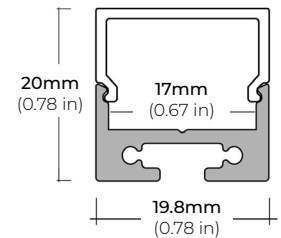

ALU-CN (CORNER)

LENGTHS 39" | 78" | 84" | 96"
LENS Clear, Frosted
FINISH Silver

ALP-20

LENGTHS 49" | 84" | 98"
LENS Frosted
FINISH White | Black | Silver

ALP-35

LENGTHS 48" | 96"
LENS Frosted
FINISH White | Black | Silver

ALP-50C (CORNER)

LENGTHS 48" | 84" | 98"
LENS Frosted
FINISH Black | Silver

ALP-60

LENGTHS 49" | 84" | 98"
LENS Frosted
FINISH White | Black | Silver

ALP-65

LENGTHS 48" | 84"
LENS Clear
FINISH Silver

ALP-70

LENGTHS 49" | 84" | 98"
LENS Frosted
FINISH Black | Silver

ALP-80

LENGTHS 49" | 98"
LENS Frosted
FINISH Silver

* For more compatible profiles, visit corelightingusa.com

RECESSED PROFILES

ALP-20R

LENGTHS 49" | 98"
LENS Frosted
FINISH White | Black | Silver