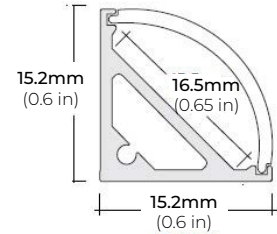

LSM-30

3W INDOOR FLEXIBLE LED STRIP

COMPATIBLE ALUMINUM PROFILES

SURFACE PROFILES

ALU-SF

LENGTHS 39" | 78" | 84" | 98"
LENS Clear, Frosted
FINISH Black | Silver

ALU-DS100

LENGTHS 39" | 78" | 84"
LENS Clear, Frosted
FINISH Silver

ALU-CN (CORNER)

LENGTHS 39" | 78" | 84" | 96"
LENS Clear, Frosted
FINISH Silver

ALP-20

LENGTHS 49" | 84" | 98"
LENS Frosted
FINISH White | Black | Silver

ALP-35

LENGTHS 48" | 96"
LENS Frosted
FINISH White | Black | Silver

ALP-50C (CORNER)

LENGTHS 48" | 84" | 98"
LENS Frosted
FINISH Black | Silver

ALP-60

LENGTHS 49" | 84" | 98"
LENS Frosted
FINISH White | Black | Silver

ALP-65

LENGTHS 48" | 84"
LENS Clear
FINISH Silver

ALP-70

LENGTHS 49" | 84" | 98"
LENS Frosted
FINISH Black | Silver

ALP-80

LENGTHS 49" | 98"
LENS Frosted
FINISH Silver

* For more compatible profiles, visit corelightingusa.com

RECESSED PROFILES

ALP-20R

LENGTHS 49" | 98"
LENS Frosted
FINISH White | Black | Silver