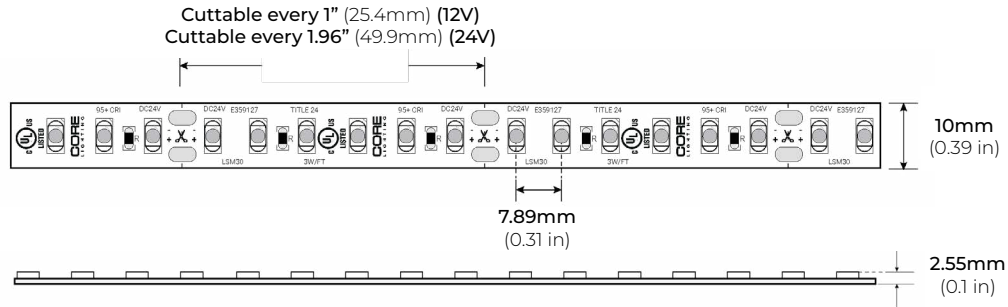

MODEL	COLOR TEMP		LENGTH	VOLTAGE	PROFILE
LSM30	22K 2200K	RD Red	16 16 Ft.	12V 12V	<i>See Page 3 for compatible profiles.</i>
	24K 2400K	BL Blue	100 100 Ft.	24V 24V DC	
	27K 2700K	GR Green	1XX per Ft.		
	30K 3000K	PK Pink			
	35K 3500K	PR Purple			
	40K 4000K	AM Amber			
	50K 5000K	OR Orange			
60K 6000K					

*1 = Custom length per FT.
(12V Strip cuttable every 1")
(24V Strip cuttable every 1.96")

* Custom color finishes require powder coating. Allow 7 days leads time.

LSM-30

3W INDOOR FLEXIBLE LED STRIP

DIMENSIONS