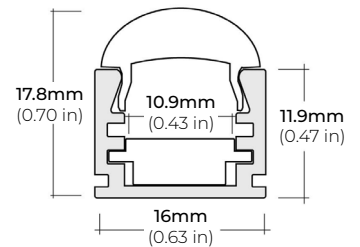

LSM-30

3W INDOOR FLEXIBLE LED STRIP

COMPATIBLE ALUMINUM PROFILES

SURFACE PROFILES

ALU-SF

LENGTHS 39" | 78" | 84" | 98"
LENS Clear, Frosted
FINISH Black | Silver

ALU-DS100

LENGTHS 39" | 78" | 84"
LENS Clear, Frosted
FINISH Silver

ALU-CN (CORNER)

LENGTHS 39" | 78" | 84" | 96"
LENS Clear, Frosted
FINISH Silver

ALP-20

LENGTHS 49" | 84" | 98"
LENS Frosted
FINISH White | Black | Silver

ALP-35

LENGTHS 48" | 96"
LENS Frosted
FINISH White | Black | Silver

ALP-50C (CORNER)

LENGTHS 48" | 84" | 98"
LENS Frosted
FINISH Black | Silver

ALP-60

LENGTHS 49" | 84" | 98"
LENS Frosted
FINISH White | Black | Silver

ALP-65

LENGTHS 48" | 84"
LENS Clear
FINISH Silver

ALP-70

LENGTHS 49" | 84" | 98"
LENS Frosted
FINISH Black | Silver

ALP-80

LENGTHS 49" | 98"
LENS Frosted
FINISH Silver

* For more compatible profiles, visit corelightingusa.com

RECESSED PROFILES

ALP-20R

LENGTHS 49" | 98"
LENS Frosted
FINISH White | Black | Silver