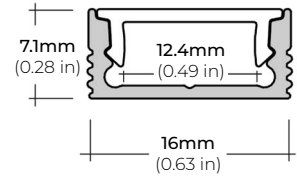

LSM-30

3W INDOOR FLEXIBLE LED STRIP

COMPATIBLE ALUMINUM PROFILES

SURFACE PROFILES

ALU-SF

LENGTHS 39" | 78" | 84" | 98"
LENS Clear, Frosted
FINISH Black | Silver

ALU-DS100

LENGTHS 39" | 78" | 84"
LENS Clear, Frosted
FINISH Silver

ALU-CN (CORNER)

LENGTHS 39" | 78" | 84" | 96"
LENS Clear, Frosted
FINISH Silver

ALP-20

LENGTHS 49" | 84" | 98"
LENS Frosted
FINISH White | Black | Silver

ALP-35

LENGTHS 48" | 96"
LENS Frosted
FINISH White | Black | Silver

ALP-50C (CORNER)

LENGTHS 48" | 84" | 98"
LENS Frosted
FINISH Black | Silver

ALP-60

LENGTHS 49" | 84" | 98"
LENS Frosted
FINISH White | Black | Silver

ALP-65

LENGTHS 48" | 84"
LENS Clear
FINISH Silver

ALP-70