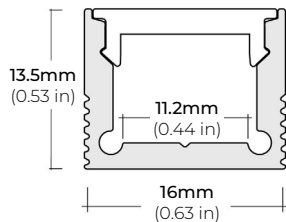

LSM-30

3W INDOOR FLEXIBLE LED STRIP

COMPATIBLE ALUMINUM PROFILES

SURFACE PROFILES

ALU-SF

LENGTHS 39" | 78" | 84" | 98"
LENS Clear, Frosted
FINISH Black | Silver

ALU-DS100

LENGTHS 39" | 78" | 84"
LENS Clear, Frosted
FINISH Silver

ALU-CN (CORNER)

LENGTHS 39" | 78" | 84" | 96"
LENS Clear, Frosted
FINISH Silver

ALP-20

LENGTHS 49" | 84" | 98"
LENS Frosted
FINISH White | Black | Silver

ALP-35

LENGTHS 48" | 96"
LENS Frosted
FINISH White | Black | Silver

ALP-50C (CORNER)

LENGTHS 48" | 84" | 98"
LENS Frosted
FINISH Black | Silver

ALP-60

LENGTHS 49" | 84" | 98"
LENS Frosted
FINISH White | Black | Silver

ALP-65

LENGTHS 48" | 84"
LENS Clear
FINISH Silver

ALP-70