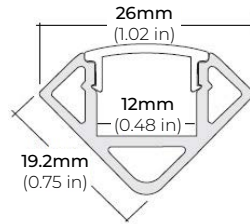

*1 = Custom length per FT.
(12V Strip cuttable every 1")
(24V Strip cuttable every 1.96")

* Custom color finishes require powder coating. Allow 7 days leads time.

LSM-30

3W INDOOR FLEXIBLE LED STRIP

DIMENSIONS

LSM-30

3W INDOOR FLEXIBLE LED STRIP

COMPATIBLE ALUMINUM PROFILES

SURFACE PROFILES

ALU-SF

LENGTHS 39" | 78" | 84" | 98"
LENS Clear, Frosted
FINISH Black | Silver

ALU-DS100

LENGTHS 39" | 78" | 84"
LENS Clear, Frosted
FINISH Silver

ALU-CN (CORNER)

LENGTHS 39" | 78" | 84" | 96"
LENS Clear, Frosted
FINISH Silver

ALP-20

LENGTHS 49" | 84" | 98"
LENS Frosted
FINISH White | Black | Silver

ALP-35

LENGTHS 48" | 96"
LENS Frosted
FINISH White | Black | Silver

ALP-50C (CORNER)

LENGTHS 48" | 84" | 98"
LENS Frosted
FINISH Black | Silver

ALP-60

LENGTHS 49" | 84" | 98"
LENS Frosted
FINISH White | Black | Silver

ALP-65

LENGTHS 48" | 84"
LENS Clear
FINISH Silver

ALP-70