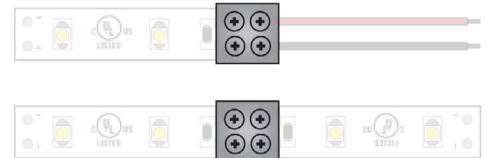

- LSA-EX3-HP 3" LINK
- LSA-EX8-HP 8" LINK
- LSA-EX24-HP 24" LINK

- LSA-MC-HP MINI COUPLING

- LSA-DC24-HP 24" DC CONNECTOR

LSA-TB

SOLDERLESS LED STRIP/ WIRE BLOCK CONNECTOR

- LSA-TB-HWC 6A HARDWIRE CONNECTOR
- LSA-TB-MC STRIP TO STRIP COUPLING
- LSA-TB-HWP-10A 10A HARDWIRE CONNECTOR

LSM-30

3W INDOOR FLEXIBLE LED STRIP

COMPATIBLE ALUMINUM PROFILES

SURFACE PROFILES

ALU-SF

LENGTHS 39" | 78" | 84" | 98"
LENS Clear, Frosted
FINISH Black | Silver

ALU-DS100

LENGTHS 39" | 78" | 84"
LENS Clear, Frosted
FINISH Silver