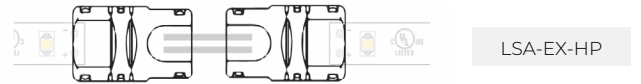

- LSA-EX3-HP 3" LINK
- LSA-EX8-HP 8" LINK
- LSA-EX24-HP 24" LINK