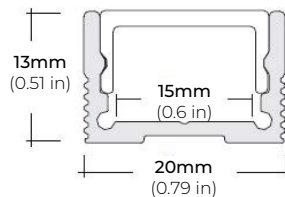

ALU-CN (CORNER)

LENGTHS 39" | 78" | 84" | 96"
LENS Clear, Frosted
FINISH Silver

ALP-20

LENGTHS 49" | 84" | 98"
LENS Frosted
FINISH White | Black | Silver

ALP-35

LENGTHS 48" | 96"
LENS Frosted
FINISH White | Black | Silver

ALP-50C (CORNER)

LENGTHS 48" | 84" | 98"
LENS Frosted
FINISH Black | Silver

ALP-60

LENGTHS 49" | 84" | 98"
LENS Frosted
FINISH White | Black | Silver

ALP-65

LENGTHS 48" | 84"
LENS Clear
FINISH Silver

ALP-70

LENGTHS 49" | 84" | 98"
LENS Frosted
FINISH Black | Silver

ALP-80

LENGTHS 49" | 98"
LENS Frosted
FINISH Silver

* For more compatible profiles, visit corelightingusa.com

RECESSED PROFILES

ALP-20R

LENGTHS 49" | 98"
LENS Frosted
FINISH White | Black | Silver