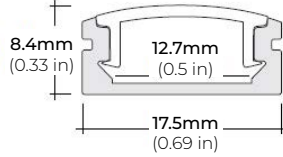

LSM-30

3W INDOOR FLEXIBLE LED STRIP

COMPATIBLE ALUMINUM PROFILES

SURFACE PROFILES

ALU-SF

LENGTHS 39" | 78" | 84" | 98"
LENS Clear, Frosted
FINISH Black | Silver

ALU-DS100

LENGTHS 39" | 78" | 84"
LENS Clear, Frosted
FINISH Silver

ALU-CN (CORNER)

LENGTHS 39" | 78" | 84" | 96"
LENS Clear, Frosted
FINISH Silver

ALP-20

LENGTHS 49" | 84" | 98"
LENS Frosted
FINISH White | Black | Silver

ALP-35

LENGTHS 48" | 96"
LENS Frosted
FINISH White | Black | Silver

ALP-50C (CORNER)

LENGTHS 48" | 84" | 98"
LENS Frosted
FINISH Black | Silver

ALP-60

LENGTHS 49" | 84" | 98"
LENS Frosted
FINISH White | Black | Silver

ALP-65

LENGTHS 48" | 84"
LENS Clear
FINISH Silver

ALP-70