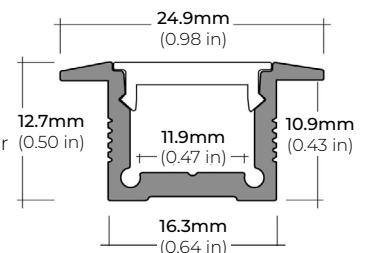

ALP-60R

LENGTHS 49" | 84" | 98"
LENS Frosted
FINISH White | Black | Silver