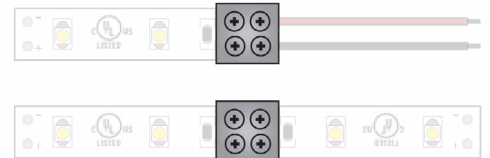

- LSA-EX3-HP 3" LINK
- LSA-EX8-HP 8" LINK
- LSA-EX24-HP 24" LINK

- LSA-MC-HP MINI COUPLING

- LSA-DC24-HP 24" DC CONNECTOR

LSA-TB

SOLDERLESS LED STRIP/ WIRE BLOCK CONNECTOR

- LSA-TB-HWC 6A HARDWIRE CONNECTOR
- LSA-TB-MC STRIP TO STRIP COUPLING
- LSA-TB-HWP-10A 10A HARDWIRE CONNECTOR