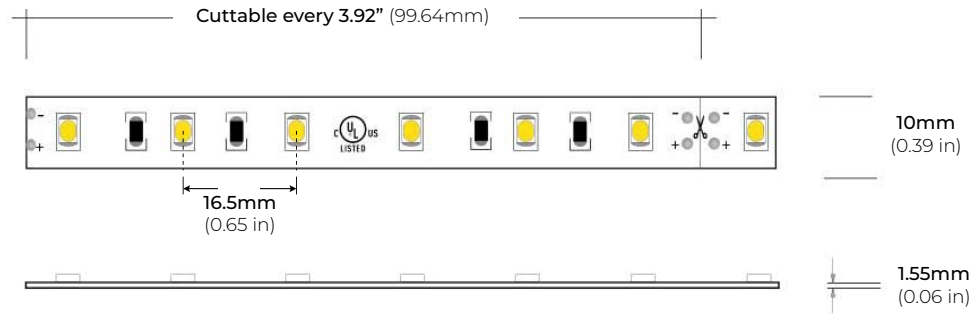

LSM-25

2.2W INDOOR FLEXIBLE LED STRIP

DIMENSIONS

COMPATIBLE CONNECTORS

HP PRO CONNECTORS

QUICK CONNECT SNAP-ON

- LSA-HW8-HP 8" HARDWIRE CONNECTOR
- LSA-HW24-HP 24" HARDWIRE CONNECTOR
- LSA-HW60-HP 60" HARDWIRE CONNECTOR
- LSA-HW120-HP 120" HARDWIRE CONNECTOR

- LSA-EX3-HP 3" LINK
- LSA-EX8-HP 8" LINK
- LSA-EX24-HP 24" LINK