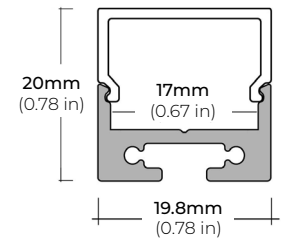

ALU-DS100

LENGTHS 39" | 78" | 84"
LENS Clear, Frosted
FINISH Silver

ALP-20

LENGTHS 49" | 84" | 98"
LENS Frosted
FINISH White | Black | Silver

ALP-35

LENGTHS 48" | 96"
LENS Frosted
FINISH White | Black | Silver

ALP-50C (CORNER)

LENGTHS 48" | 84" | 98"
LENS Frosted
FINISH Black | Silver

ALP-60

LENGTHS 49" | 84" | 98"
LENS Frosted
FINISH White | Black | Silver

ALP-65

LENGTHS 48" | 84"
LENS Clear
FINISH Silver

ALP-70

LENGTHS 49" | 84" | 98"
LENS Frosted
FINISH Black | Silver

ALP-80

LENGTHS 49" | 98"
LENS Frosted
FINISH Silver

* For more compatible profiles, visit corelightingusa.com

RECESSED PROFILES

ALP-20R

LENGTHS 49" | 98"
LENS Frosted
FINISH White | Black | Silver

PSDL-30W-24V	CLASS 2	6.5" X 3.63" X 1.03"
PSDL-60W-24V	CLASS 2	7.4" X 3.63" X 1.03"
PSDL-96W-24V	CLASS 2	8.67" X 3.67 X 1.62"
PSDL-150W-24V		8.67" X 3.67" X 1.62"
PSDL-192W-24V	CLASS 2	10.25" X 4.06" X 1.82"
PSDL-200W-24V		10.25" X 4.06" X 1.82"
PSDL-288W-24V	CLASS 2	10.25" X 4.06" X 1.82"
PSDL-300W-24V		10.25" X 4.06" X 1.82"