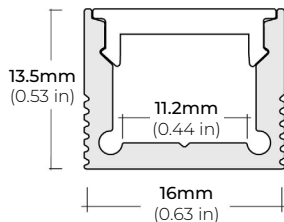

LSM-25

2.2W INDOOR FLEXIBLE LED STRIP

COMPATIBLE ALUMINUM PROFILES

SURFACE PROFILES

ALU-SF

LENGTHS 39" | 78" | 84" | 98"
LENS Clear, Frosted
FINISH Black | Silver

ALU-CN (CORNER)

LENGTHS 39" | 78" | 84" | 96"
LENS Clear, Frosted
FINISH Silver

ALU-DS100

LENGTHS 39" | 78" | 84"
LENS Clear, Frosted
FINISH Silver

ALP-20

LENGTHS 49" | 84" | 98"
LENS Frosted
FINISH White | Black | Silver

ALP-35

LENGTHS 48" | 96"
LENS Frosted
FINISH White | Black | Silver

ALP-50C (CORNER)

LENGTHS 48" | 84" | 98"
LENS Frosted
FINISH Black | Silver

ALP-60

LENGTHS 49" | 84" | 98"
LENS Frosted
FINISH White | Black | Silver

ALP-65

LENGTHS 48" | 84"
LENS Clear
FINISH Silver

ALP-70