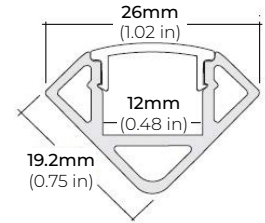

SPECIFICATIONS

INPUT VOLTAGE	24V DC
POWER CONSUMPTION	2.2W/Ft.
NO. OF LEDS	18 LEDs per Ft.
LUMEN OUTPUT	185 Lm/Ft. (3000K)
CRI	95+
COLOR TEMPERATURE	24K / 27K / 30K / 35K / 40K / 50K / 60K
DIMMING	MLV, ELV, 0-10 and TRIAC
MAXIMUM RUN LENGTH	30 Ft.
CUTTABLE	Every 3.92 in (99.64mm)
BINNING	1.5 Step Macadam Elipse
OPERATING TEMPERATURE	-40°F (-40°C) ~ +140°F (+60°C)
BEAM ANGLE	120°
IP RATING	Dry location (Indoor)
CERTIFICATIONS	UL Listed, TITLE 24 JAB
LUMEN MAINTENANCE	50,000 Hrs.

LSM-25

2.2W INDOOR FLEXIBLE LED STRIP

COMPATIBLE ALUMINUM PROFILES

SURFACE PROFILES

ALU-SF

LENGTHS 39" | 78" | 84" | 98"
LENS Clear, Frosted
FINISH Black | Silver

ALU-CN (CORNER)

LENGTHS 39" | 78" | 84" | 96"
LENS Clear, Frosted
FINISH Silver

ALU-DS100

LENGTHS 39" | 78" | 84"
LENS Clear, Frosted
FINISH Silver

ALP-20

LENGTHS 49" | 84" | 98"
LENS Frosted
FINISH White | Black | Silver

ALP-35

LENGTHS 48" | 96"
LENS Frosted
FINISH White | Black | Silver

ALP-50C (CORNER)

LENGTHS 48" | 84" | 98"
LENS Frosted
FINISH Black | Silver

ALP-60

LENGTHS 49" | 84" | 98"
LENS Frosted
FINISH White | Black | Silver

ALP-65

LENGTHS 48" | 84"
LENS Clear
FINISH Silver

ALP-70