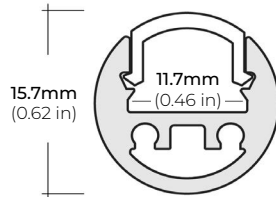

LSM-25

2.2W INDOOR FLEXIBLE LED STRIP

COMPATIBLE ALUMINUM PROFILES

SURFACE PROFILES

ALU-SF

LENGTHS 39" | 78" | 84" | 98"
LENS Clear, Frosted
FINISH Black | Silver

ALU-CN (CORNER)

LENGTHS 39" | 78" | 84" | 96"
LENS Clear, Frosted
FINISH Silver

ALU-DS100

LENGTHS 39" | 78" | 84"
LENS Clear, Frosted
FINISH Silver

ALP-20

LENGTHS 49" | 84" | 98"
LENS Frosted
FINISH White | Black | Silver

ALP-35

LENGTHS 48" | 96"
LENS Frosted
FINISH White | Black | Silver

ALP-50C (CORNER)

LENGTHS 48" | 84" | 98"
LENS Frosted
FINISH Black | Silver

ALP-60

LENGTHS 49" | 84" | 98"
LENS Frosted
FINISH White | Black | Silver

ALP-65

LENGTHS 48" | 84"
LENS Clear
FINISH Silver

ALP-70

LENGTHS 49" | 84" | 98"
LENS Frosted
FINISH Black | Silver

ALP-80

LENGTHS 49" | 98"
LENS Frosted
FINISH Silver

* For more compatible profiles, visit corelightingusa.com

RECESSED PROFILES

ALP-20R

LENGTHS 49" | 98"
LENS Frosted
FINISH White | Black | Silver