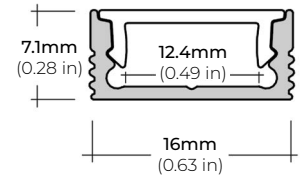

LSM-25

2.2W INDOOR FLEXIBLE LED STRIP

COMPATIBLE ALUMINUM PROFILES

SURFACE PROFILES

ALU-SF

LENGTHS 39" | 78" | 84" | 98"
LENS Clear, Frosted
FINISH Black | Silver

ALU-CN (CORNER)

LENGTHS 39" | 78" | 84" | 96"
LENS Clear, Frosted
FINISH Silver

ALU-DS100

LENGTHS 39" | 78" | 84"
LENS Clear, Frosted
FINISH Silver

ALP-20

LENGTHS 49" | 84" | 98"
LENS Frosted
FINISH White | Black | Silver

ALP-35

LENGTHS 48" | 96"
LENS Frosted
FINISH White | Black | Silver

ALP-50C (CORNER)

LENGTHS 48" | 84" | 98"
LENS Frosted
FINISH Black | Silver

ALP-60

LENGTHS 49" | 84" | 98"
LENS Frosted
FINISH White | Black | Silver

ALP-65

LENGTHS 48" | 84"
LENS Clear
FINISH Silver

ALP-70