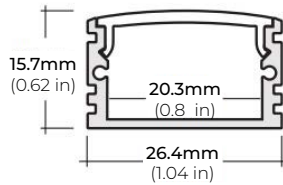

LSM-25

2.2W INDOOR FLEXIBLE LED STRIP

COMPATIBLE ALUMINUM PROFILES

SURFACE PROFILES

ALU-SF

LENGTHS 39" | 78" | 84" | 98"
LENS Clear, Frosted
FINISH Black | Silver

ALU-CN (CORNER)

LENGTHS 39" | 78" | 84" | 96"
LENS Clear, Frosted
FINISH Silver

ALU-DS100

LENGTHS 39" | 78" | 84"
LENS Clear, Frosted
FINISH Silver

ALP-20

LENGTHS 49" | 84" | 98"
LENS Frosted
FINISH White | Black | Silver

ALP-35

LENGTHS 48" | 96"
LENS Frosted
FINISH White | Black | Silver

ALP-50C (CORNER)

LENGTHS 48" | 84" | 98"
LENS Frosted
FINISH Black | Silver

ALP-60

LENGTHS 49" | 84" | 98"
LENS Frosted
FINISH White | Black | Silver

ALP-65

LENGTHS 48" | 84"
LENS Clear
FINISH Silver

ALP-70