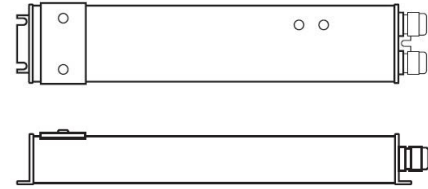

LSM-25

2.2W INDOOR FLEXIBLE LED STRIP

COMPATIBLE TRANSFORMERS

PSDE SERIES
0-10V DIMMING W/ JUNCTION BOX

PSDE-60W-24V-010-JB	CLASS 2	12.1" X 2.36" X 1.4"
PSDE-96W-24V-010-JB	CLASS 2	12.1" X 2.36" X 1.4"