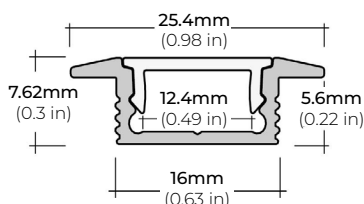

ALP-50C (CORNER)

LENGTHS 48" | 84" | 98"
LENS Frosted
FINISH Black | Silver

ALP-60

LENGTHS 49" | 84" | 98"
LENS Frosted
FINISH White | Black | Silver

ALP-65

LENGTHS 48" | 84"
LENS Clear
FINISH Silver

ALP-70

LENGTHS 49" | 84" | 98"
LENS Frosted
FINISH Black | Silver

ALP-80

LENGTHS 49" | 98"
LENS Frosted
FINISH Silver

* For more compatible profiles, visit corelightingusa.com

RECESSED PROFILES

ALP-20R

LENGTHS 49" | 98"
LENS Frosted
FINISH White | Black | Silver

ALP-60R

LENGTHS 49" | 84" | 98"
LENS Frosted
FINISH White | Black | Silver

* For more compatible profiles, visit corelightingusa.com

LSM-25

2.2W INDOOR FLEXIBLE LED STRIP

COMPATIBLE TRANSFORMERS

PSDL SERIES TRIAC DIMMABLE