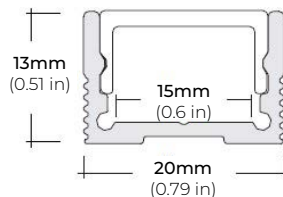

ALU-DS100

LENGTHS 39" | 78" | 84"
LENS Clear, Frosted
FINISH Silver

ALP-20

LENGTHS 49" | 84" | 98"
LENS Frosted
FINISH White | Black | Silver

ALP-35

LENGTHS 48" | 96"
LENS Frosted
FINISH White | Black | Silver

ALP-50C (CORNER)

LENGTHS 48" | 84" | 98"
LENS Frosted
FINISH Black | Silver

ALP-60

LENGTHS 49" | 84" | 98"
LENS Frosted
FINISH White | Black | Silver

ALP-65

LENGTHS 48" | 84"
LENS Clear
FINISH Silver

ALP-70

LENGTHS 49" | 84" | 98"
LENS Frosted
FINISH Black | Silver

ALP-80

LENGTHS 49" | 98"
LENS Frosted
FINISH Silver

* For more compatible profiles, visit corelightingusa.com

RECESSED PROFILES

ALP-20R

LENGTHS 49" | 98"
LENS Frosted
FINISH White | Black | Silver