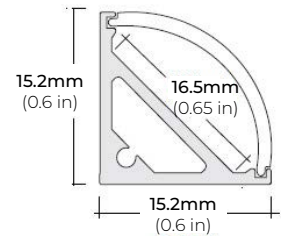

LSM-25

2.2W INDOOR FLEXIBLE LED STRIP

COMPATIBLE ALUMINUM PROFILES

SURFACE PROFILES

ALU-SF

LENGTHS 39" | 78" | 84" | 98"
LENS Clear, Frosted
FINISH Black | Silver

ALU-CN (CORNER)

LENGTHS 39" | 78" | 84" | 96"
LENS Clear, Frosted
FINISH Silver

ALU-DS100

LENGTHS 39" | 78" | 84"
LENS Clear, Frosted
FINISH Silver

ALP-20

LENGTHS 49" | 84" | 98"
LENS Frosted
FINISH White | Black | Silver

ALP-35

LENGTHS 48" | 96"
LENS Frosted
FINISH White | Black | Silver

ALP-50C (CORNER)

LENGTHS 48" | 84" | 98"
LENS Frosted
FINISH Black | Silver

ALP-60

LENGTHS 49" | 84" | 98"
LENS Frosted
FINISH White | Black | Silver

ALP-65

LENGTHS 48" | 84"
LENS Clear
FINISH Silver

ALP-70

LENGTHS 49" | 84" | 98"
LENS Frosted
FINISH Black | Silver

ALP-80

LENGTHS 49" | 98"
LENS Frosted
FINISH Silver

* For more compatible profiles, visit corelightingusa.com

RECESSED PROFILES

ALP-20R

LENGTHS 49" | 98"
LENS Frosted
FINISH White | Black | Silver