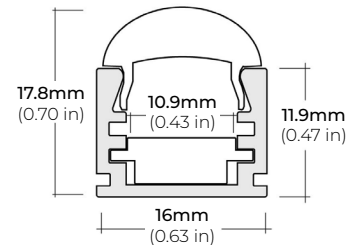

LSM-25

2.2W INDOOR FLEXIBLE LED STRIP

COMPATIBLE ALUMINUM PROFILES

SURFACE PROFILES

ALU-SF

LENGTHS 39" | 78" | 84" | 98"
LENS Clear, Frosted
FINISH Black | Silver

ALU-CN (CORNER)

LENGTHS 39" | 78" | 84" | 96"
LENS Clear, Frosted
FINISH Silver

ALU-DS100

LENGTHS 39" | 78" | 84"
LENS Clear, Frosted
FINISH Silver

ALP-20

LENGTHS 49" | 84" | 98"
LENS Frosted
FINISH White | Black | Silver

ALP-35

LENGTHS 48" | 96"
LENS Frosted
FINISH White | Black | Silver

ALP-50C (CORNER)

LENGTHS 48" | 84" | 98"
LENS Frosted
FINISH Black | Silver

ALP-60

LENGTHS 49" | 84" | 98"
LENS Frosted
FINISH White | Black | Silver

ALP-65

LENGTHS 48" | 84"
LENS Clear
FINISH Silver

ALP-70

LENGTHS 49" | 84" | 98"
LENS Frosted
FINISH Black | Silver

ALP-80

LENGTHS 49" | 98"
LENS Frosted
FINISH Silver

* For more compatible profiles, visit corelightingusa.com

RECESSED PROFILES

ALP-20R

LENGTHS 49" | 98"
LENS Frosted
FINISH White | Black | Silver