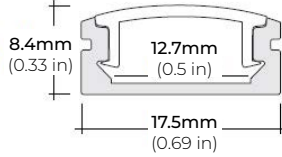

LSM-25

2.2W INDOOR FLEXIBLE LED STRIP

COMPATIBLE ALUMINUM PROFILES

SURFACE PROFILES

ALU-SF

LENGTHS 39" | 78" | 84" | 98"
LENS Clear, Frosted
FINISH Black | Silver

ALU-CN (CORNER)

LENGTHS 39" | 78" | 84" | 96"
LENS Clear, Frosted
FINISH Silver

ALU-DS100

LENGTHS 39" | 78" | 84"
LENS Clear, Frosted
FINISH Silver

ALP-20

LENGTHS 49" | 84" | 98"
LENS Frosted
FINISH White | Black | Silver

ALP-35

LENGTHS 48" | 96"
LENS Frosted
FINISH White | Black | Silver

ALP-50C (CORNER)

LENGTHS 48" | 84" | 98"
LENS Frosted
FINISH Black | Silver

ALP-60

LENGTHS 49" | 84" | 98"
LENS Frosted
FINISH White | Black | Silver

ALP-65

LENGTHS 48" | 84"
LENS Clear
FINISH Silver

ALP-70