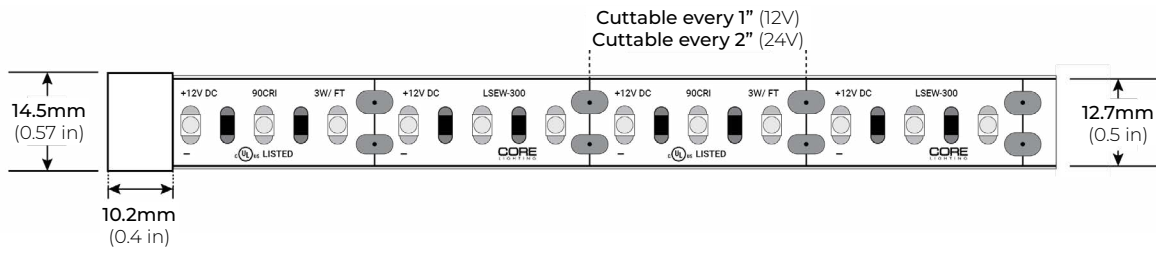

SPECIFICATIONS

INPUT VOLTAGE	12V 24V DC
POWER CONSUMPTION	3W per Ft.
LEDS/ FT.	36 LEDES per Ft.
LUMEN OUTPUT	234 Lumens per Ft.
CRI	90+
COLOR TEMPERATURE	27K/ 30K/ 40K
DIMMING	MLV, ELV, 0-10 and TRIAC
MAXIMUM RUN LENGTH	16 Ft. (12V) 20Ft. (24V)
CUTTABLE	Every 1 In. (12V) Every 2 In. (24V)
BINNING	1.5-Step MacAdam Elipse
OPERATING TEMPERATURE	-40°F (-40°C) to 140°F (60°C)
BEAM ANGLE	120°
IP RATING	IP54
CERTIFICATIONS	UL Listed
LUMEN MAINTENANCE	35,000 Hrs.

MODEL	COLOR TEMP	LED LENGTH	VOLTAGE	PROFILE
LSEW300	27K 2700K	16 16 Ft.	12 12V	See Page 3 - 4 for compatible profiles.
	30K 3000K		24 24V	
	40K 4000K			

* Custom color finishes require powder coating. Allow 7 days leads time.

LSEW-300

3W ECO SERIES OUTDOOR FLEXIBLE LED STRIP

DIMENSIONS

COMPATIBLE ALUMINUM PROFILES

SURFACE PROFILES

ALU-DS100

LENGTHS 39" | 78" | 84"
LENS Clear, Frosted
FINISH Silver

ALP-70