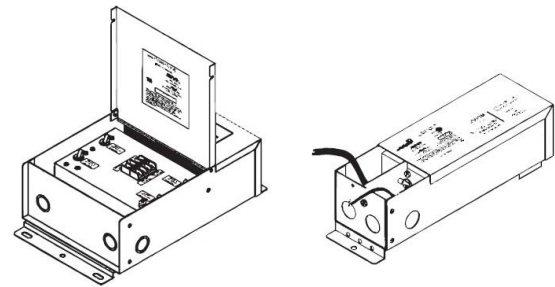

PSDH SERIES HIGH PERFORMANCE MAGNETIC LOW VOLTAGE (MLV)

PSDH-48W-24V	CLASS 2	11.25" X 3.38" X 3.38"
PSDH-96W-24V	CLASS 2	11.25" X 3.38" X 3.37"
PSDH-288W-24V	CLASS 2	14.25" X 8.43" X 4.43"