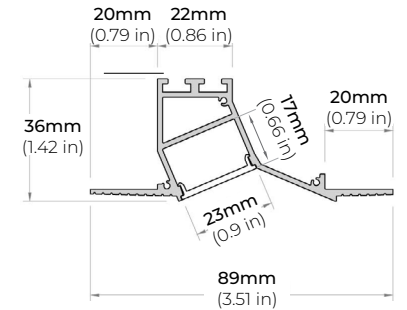

LSEW-300

3W ECO SERIES OUTDOOR FLEXIBLE LED STRIP

COMPATIBLE ALUMINUM PROFILES

TRIMLESS PROFILES

ALP-1300TL

LENGTHS 48" | 96"
LENS Clear, Frosted
FINISH White

ALP-2300TL

LENGTHS 48" | 96"
LENS Frosted
FINISH White

ALP-2400TL

LENGTHS 48" | 96"
LENS Clear, Frosted
FINISH White

ALP-2700TL

LENGTHS 48" | 96"
LENS Frosted
FINISH White

* For more compatible profiles, visit corelightingusa.com

LSEW-300

3W ECO SERIES INDOOR FLEXIBLE LED STRIP

PSDL-30W-24V	CLASS 2	6.5" X 3.63" X 1.58"
PSDL-60W-24V	CLASS 2	7.4" X 3.63" X 1.58"
PSDL-96W-24V	CLASS 2	8.67" X 3.67 X 1.62"
PSDL-150W-24V		10.25" X 4.06" X 1.82"
PSDL-192W-24V	CLASS 2	11" X 4" X 1.82"
PSDL-200W-24V		10.25" X 4.06" X 1.82"
PSDL-288W-24V	CLASS 2	11.85" X 4.25" X 1.82"
PSDL-300W-24V		10.25" X 4.06" X 1.82"