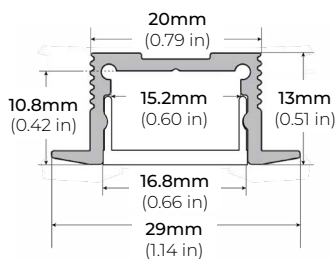

LENGTHS 49" | 84" | 98"
LENS Frosted
FINISH Black | Silver

ALP-80

LENGTHS 49" | 98"
LENS Frosted
FINISH Silver

ALP-100C (CORNER)

LENGTHS 48" | 98"
LENS Frosted
FINISH Silver

ALP-100K-98 (CORNER)

LENGTHS 48" | 98"
LENS Frosted
FINISH Silver

ALP-102

LENGTHS 49" | 98"
LENS Frosted, Black, Asymmetric, Double Asymmetric
FINISH Black | Silver | White

RECESSED PROFILES

ALP-70R

LENGTHS 48" | 98"
LENS Frosted
FINISH Black | Silver

ALP-102R

LENGTHS 49" | 98"
LENS Frosted, Black, Asymmetric, Double Asymmetric
FINISH Silver

LSEW-300

3W ECO SERIES OUTDOOR FLEXIBLE LED STRIP

COMPATIBLE ALUMINUM PROFILES

TRIMLESS PROFILES

ALP-1300TL

LENGTHS 48" | 96"
LENS Clear, Frosted
FINISH White

ALP-2300TL

LENGTHS 48" | 96"
LENS Frosted
FINISH White

ALP-2400TL

LENGTHS 48" | 96"
LENS Clear, Frosted
FINISH White

ALP-2700TL

LENGTHS 48" | 96"
LENS Frosted
FINISH White

* For more compatible profiles, visit corelightingusa.com

LSEW-300

3W ECO SERIES INDOOR FLEXIBLE LED STRIP