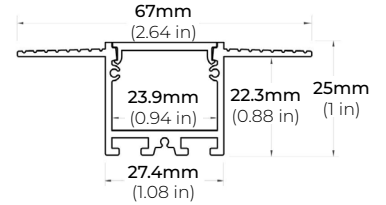

LSEW-300

3W ECO SERIES OUTDOOR FLEXIBLE LED STRIP

COMPATIBLE ALUMINUM PROFILES

TRIMLESS PROFILES

ALP-1300TL

LENGTHS 48" | 96"
LENS Clear, Frosted
FINISH White

ALP-2300TL

LENGTHS 48" | 96"
LENS Frosted
FINISH White

ALP-2400TL

LENGTHS 48" | 96"
LENS Clear, Frosted
FINISH White

ALP-2700TL

LENGTHS 48" | 96"
LENS Frosted
FINISH White

* For more compatible profiles, visit corelightingusa.com

LSEW-300

3W ECO SERIES INDOOR FLEXIBLE LED STRIP