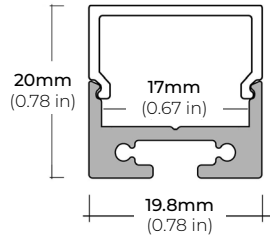

LSEW-300

3W ECO SERIES OUTDOOR FLEXIBLE LED STRIP

DIMENSIONS

COMPATIBLE ALUMINUM PROFILES

SURFACE PROFILES

ALU-DS100

LENGTHS 39" | 78" | 84"
LENS Clear, Frosted
FINISH Silver

ALP-70

LENGTHS 49" | 84" | 98"
LENS Frosted
FINISH Black | Silver

ALP-80

LENGTHS 49" | 98"
LENS Frosted
FINISH Silver

ALP-100C (CORNER)

LENGTHS 48" | 98"
LENS Frosted
FINISH Silver

ALP-100K-98 (CORNER)

LENGTHS 48" | 98"
LENS Frosted
FINISH Silver

PSDL-30W-24V	CLASS 2	6.5" X 3.63" X 1.58"
PSDL-60W-24V	CLASS 2	7.4" X 3.63" X 1.58"
PSDL-96W-24V	CLASS 2	8.67" X 3.67 X 1.62"
PSDL-150W-24V		10.25" X 4.06" X 1.82"
PSDL-192W-24V	CLASS 2	11" X 4" X 1.82"
PSDL-200W-24V		10.25" X 4.06" X 1.82"
PSDL-288W-24V	CLASS 2	11.85" X 4.25" X 1.82"
PSDL-300W-24V		10.25" X 4.06" X 1.82"