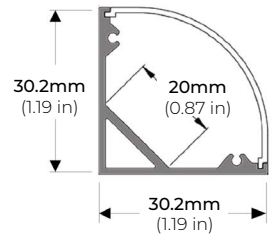

LSEW-300

3W ECO SERIES OUTDOOR FLEXIBLE LED STRIP

DIMENSIONS

COMPATIBLE ALUMINUM PROFILES

SURFACE PROFILES

ALU-DS100

LENGTHS 39" | 78" | 84"
LENS Clear, Frosted
FINISH Silver

ALP-70

LENGTHS 49" | 84" | 98"
LENS Frosted
FINISH Black | Silver

ALP-80

LENGTHS 49" | 98"
LENS Frosted
FINISH Silver

ALP-100C (CORNER)

LENGTHS 48" | 98"
LENS Frosted
FINISH Silver

ALP-100K-98 (CORNER)

LENGTHS 48" | 98"
LENS Frosted
FINISH Silver

ALP-102

LENGTHS 49" | 98"
LENS Frosted, Black, Asymmetric, Double Asymmetric
FINISH Black | Silver | White

RECESSED PROFILES

ALP-70R

LENGTHS 48" | 98"
LENS Frosted
FINISH Black | Silver

ALP-102R

LENGTHS 49" | 98"
LENS Frosted, Black, Asymmetric, Double Asymmetric
FINISH Silver