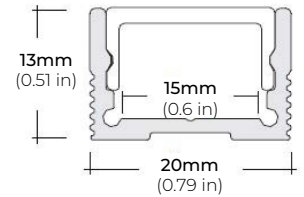

SPECIFICATIONS

INPUT VOLTAGE	12V 24V DC
POWER CONSUMPTION	3W per Ft.
LEDS/ FT.	36 LEDES per Ft.
LUMEN OUTPUT	234 Lumens per Ft.
CRI	90+
COLOR TEMPERATURE	27K/ 30K/ 40K
DIMMING	MLV, ELV, 0-10 and TRIAC
MAXIMUM RUN LENGTH	16 Ft. (12V) 20Ft. (24V)
CUTTABLE	Every 1 In. (12V) Every 2 In. (24V)
BINNING	1.5-Step MacAdam Elipse
OPERATING TEMPERATURE	-40°F (-40°C) to 140°F (60°C)
BEAM ANGLE	120°
IP RATING	IP54
CERTIFICATIONS	UL Listed
LUMEN MAINTENANCE	35,000 Hrs.

LSEW-300

3W ECO SERIES OUTDOOR FLEXIBLE LED STRIP

DIMENSIONS

COMPATIBLE ALUMINUM PROFILES

SURFACE PROFILES

ALU-DS100

LENGTHS 39" | 78" | 84"
LENS Clear, Frosted
FINISH Silver

ALP-70

LENGTHS 49" | 84" | 98"
LENS Frosted
FINISH Black | Silver

ALP-80

LENGTHS 49" | 98"
LENS Frosted
FINISH Silver

ALP-100C (CORNER)

LENGTHS 48" | 98"
LENS Frosted
FINISH Silver

ALP-100K-98 (CORNER)

LENGTHS 48" | 98"
LENS Frosted
FINISH Silver