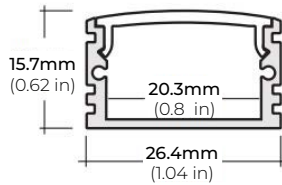

SPECIFICATIONS

INPUT VOLTAGE	12V 24V DC
POWER CONSUMPTION	3W per Ft.
LEDS/ FT.	36 LEDES per Ft.
LUMEN OUTPUT	234 Lumens per Ft.
CRI	90+
COLOR TEMPERATURE	27K/ 30K/ 40K
DIMMING	MLV, ELV, 0-10 and TRIAC
MAXIMUM RUN LENGTH	16 Ft. (12V) 20Ft. (24V)
CUTTABLE	Every 1 In. (12V) Every 2 In. (24V)
BINNING	1.5-Step MacAdam Elipse
OPERATING TEMPERATURE	-40°F (-40°C) to 140°F (60°C)
BEAM ANGLE	120°
IP RATING	IP54
CERTIFICATIONS	UL Listed
LUMEN MAINTENANCE	35,000 Hrs.

LSEW-300

3W ECO SERIES OUTDOOR FLEXIBLE LED STRIP

DIMENSIONS

COMPATIBLE ALUMINUM PROFILES

SURFACE PROFILES

ALU-DS100

LENGTHS 39" | 78" | 84"
LENS Clear, Frosted
FINISH Silver

ALP-70

LENGTHS 49" | 84" | 98"
LENS Frosted
FINISH Black | Silver

ALP-80

LENGTHS 49" | 98"
LENS Frosted
FINISH Silver

ALP-100C (CORNER)

LENGTHS 48" | 98"
LENS Frosted
FINISH Silver

ALP-100K-98 (CORNER)

LENGTHS 48" | 98"
LENS Frosted
FINISH Silver

PSDL-30W-24V	CLASS 2	6.5" X 3.63" X 1.58"
PSDL-60W-24V	CLASS 2	7.4" X 3.63" X 1.58"
PSDL-96W-24V	CLASS 2	8.67" X 3.67 X 1.62"
PSDL-150W-24V		10.25" X 4.06" X 1.82"
PSDL-192W-24V	CLASS 2	11" X 4" X 1.82"
PSDL-200W-24V		10.25" X 4.06" X 1.82"
PSDL-288W-24V	CLASS 2	11.85" X 4.25" X 1.82"
PSDL-300W-24V		10.25" X 4.06" X 1.82"