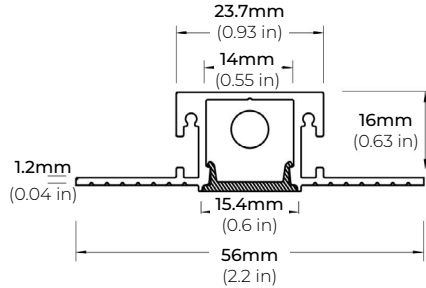

LSEW-300

3W ECO SERIES OUTDOOR FLEXIBLE LED STRIP

COMPATIBLE ALUMINUM PROFILES

TRIMLESS PROFILES

ALP-1300TL

LENGTHS 48" | 96"
LENS Clear, Frosted
FINISH White

ALP-2300TL

LENGTHS 48" | 96"
LENS Frosted
FINISH White

ALP-2400TL

LENGTHS 48" | 96"
LENS Clear, Frosted
FINISH White

ALP-2700TL

LENGTHS 48" | 96"
LENS Frosted
FINISH White

* For more compatible profiles, visit corelightingusa.com

LSEW-300

3W ECO SERIES INDOOR FLEXIBLE LED STRIP