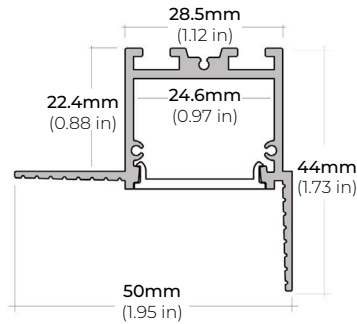

LSEW-300

3W ECO SERIES OUTDOOR FLEXIBLE LED STRIP

COMPATIBLE ALUMINUM PROFILES

TRIMLESS PROFILES

ALP-1300TL

LENGTHS 48" | 96"
LENS Clear, Frosted
FINISH White

ALP-2300TL

LENGTHS 48" | 96"
LENS Frosted
FINISH White

ALP-2400TL

LENGTHS 48" | 96"
LENS Clear, Frosted
FINISH White

ALP-2700TL

LENGTHS 48" | 96"
LENS Frosted
FINISH White

* For more compatible profiles, visit corelightingusa.com

LSEW-300

3W ECO SERIES INDOOR FLEXIBLE LED STRIP

PSDL-30W-24V	CLASS 2	6.5" X 3.63" X 1.58"
PSDL-60W-24V	CLASS 2	7.4" X 3.63" X 1.58"
PSDL-96W-24V	CLASS 2	8.67" X 3.67 X 1.62"
PSDL-150W-24V		10.25" X 4.06" X 1.82"
PSDL-192W-24V	CLASS 2	11" X 4" X 1.82"
PSDL-200W-24V		10.25" X 4.06" X 1.82"
PSDL-288W-24V	CLASS 2	11.85" X 4.25" X 1.82"
PSDL-300W-24V		10.25" X 4.06" X 1.82"