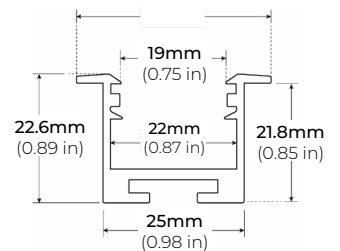

ALP-102

LENGTHS 49" | 98"
LENS Frosted, Black, Asymmetric, Double Asymmetric
FINISH Black | Silver | White

RECESSED PROFILES

ALP-70R

LENGTHS 48" | 98"
LENS Frosted
FINISH Black | Silver

ALP-102R

LENGTHS 49" | 98"
LENS Frosted, Black, Asymmetric, Double Asymmetric
FINISH Silver