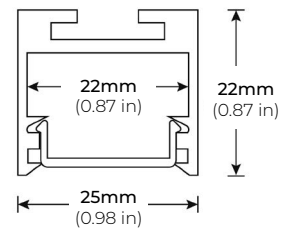

ALP-102

LENGTHS 49" | 98"
LENS Frosted, Black, Asymmetric, Double Asymmetric
FINISH Black | Silver | White