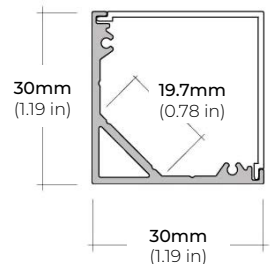

LSEW-300

3W ECO SERIES OUTDOOR FLEXIBLE LED STRIP

DIMENSIONS

COMPATIBLE ALUMINUM PROFILES

SURFACE PROFILES

ALU-DS100

LENGTHS 39" | 78" | 84"
LENS Clear, Frosted
FINISH Silver

ALP-70

LENGTHS 49" | 84" | 98"
LENS Frosted
FINISH Black | Silver

ALP-80

LENGTHS 49" | 98"
LENS Frosted
FINISH Silver

ALP-100C (CORNER)

LENGTHS 48" | 98"
LENS Frosted
FINISH Silver

ALP-100K-98 (CORNER)

LENGTHS 48" | 98"
LENS Frosted
FINISH Silver

ALP-102

LENGTHS 49" | 98"
LENS Frosted, Black, Asymmetric, Double Asymmetric
FINISH Black | Silver | White

RECESSED PROFILES

ALP-70R

LENGTHS 48" | 98"
LENS Frosted
FINISH Black | Silver

ALP-102R

LENGTHS 49" | 98"
LENS Frosted, Black, Asymmetric, Double Asymmetric
FINISH Silver

PSDL-30W-24V	CLASS 2	6.5" X 3.63" X 1.58"
PSDL-60W-24V	CLASS 2	7.4" X 3.63" X 1.58"
PSDL-96W-24V	CLASS 2	8.67" X 3.67 X 1.62"
PSDL-150W-24V		10.25" X 4.06" X 1.82"
PSDL-192W-24V	CLASS 2	11" X 4" X 1.82"
PSDL-200W-24V		10.25" X 4.06" X 1.82"
PSDL-288W-24V	CLASS 2	11.85" X 4.25" X 1.82"
PSDL-300W-24V		10.25" X 4.06" X 1.82"