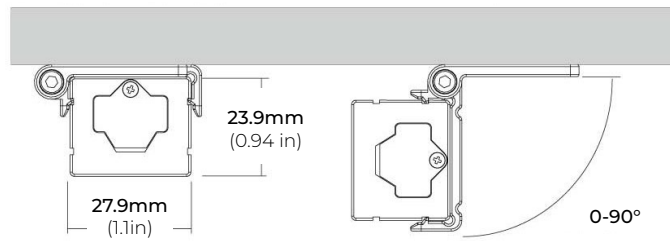

### SPECIFICATIONS

POWER CONSUMPTION	7W per Ft.
LUMEN OUTPUT	490 Lumens per Ft.
CRI	90+
COLOR TEMPERATURE	27K/ 30K/ 40K
MAXIMUM RUN LENGTH	Linkable up to 300W
MOUNTING	Surface
DIMMING	ELV
POWER FACTOR	≥ 0.9
OPERATING VOLTAGE	120V
OPERATING TEMPERATURE	14°F (-10°C) to +104°F (+40°C)
CERTIFICATIONS	ETL Listed
LUMEN MAINTENANCE	50,000 Hrs.
DIMENSIONS	27.9 x 23.9mm (1.1 x 0.94") (WxH)

MODEL	ULC1012	ULC1018	ULC1024	ULC1032	ULC1048
LENGTH	12"	18"	24"	32"	48"
WATTS	7W	10W	13.5W	17W	27W
LUMENS	490	700	945	1150	1890

MODEL	LENGTH	COLOR TEMP	FINISH	VOLTAGE
ULC	1012 12"	27K 2700K	WH White	120 120 Volts
	1018 18"	30K 3000K		
	1024 24"	140K 4000K		
	1032 32"			
	1048 48"			

### DIMENSIONS