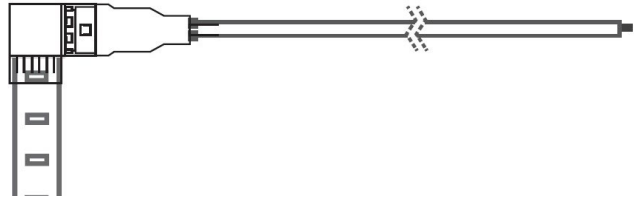

LSG40-WD

4W WARM-DIM 120V LED TAPE LIGHT

COMPATIBLE ACCESSORIES

MOUNTING CLIP

LSG-MC
MOUNTING CLIP

HARDWIRE POWER FEED CABLE

LSG-HWC36 36" HARDWIRE POWER FEED CABLE
LSG-HWC72 72" HARDWIRE POWER FEED CABLE
LSG-HWC120 120" HARDWIRE POWER FEED CABLE
LSG-HWC240 240" HARDWIRE POWER FEED CABLE

90° POWER CABLE

LSG-HWC72-L90 72" 90° HARDWIRE POWER FEED CABLE

POWER CABLE

LSG-PCA72 72" POWER FEED CABLE

LINK EXTENSION CABLE

LSG-LNK6 6" LINK CABLE
LSG-LNK12 12" LINK CABLE
LSG-LNK24 24" LINK CABLE