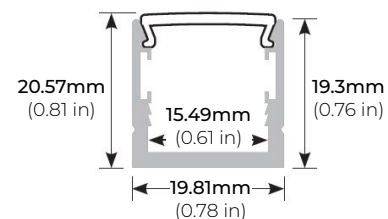

*1 = Custom length per FT. (cuttable every 4")

* = Ideal for applications with direct exposure to rain/ water (MADE TO ORDER - Please allow 3 weeks lead time)

LSG40-WD

4W WARM-DIM 120V LED TAPE LIGHT

DIMENSIONS

LSG-CN-CL

LSG-PC48
48" PLASTIC CHANNEL

MOUNTING CHANNEL & FROSTED LENS

LSG-AC2000FR-48
LSG-AC2000FR-84
48" AND 84" ALUMINUM CHANNEL

LSG-AC2000FR-EC
END CAP
* SOLD SEPARATELY

LSG-AC2000FR-MC
MOUNTING CLIP
* 2PCS INCLUDED WITH EVERY 48"
* 4PCS INCLUDED WITH EVERY 84"