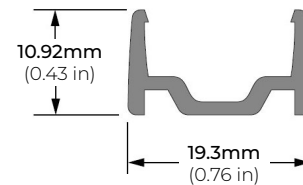

*1 = Custom length per FT. (cuttable every 4")

* = Ideal for applications with direct exposure to rain/ water (MADE TO ORDER - Please allow 3 weeks lead time)

LSG40-WD

4W WARM-DIM 120V LED TAPE LIGHT

DIMENSIONS

COMPATIBLE ACCESSORIES

MOUNTING CHANNEL

LSG-AC48
LSG-AC96
48" AND 96" ALUMINUM CHANNEL

MOUNTING CHANNEL & MOUNTING CLIP

LSG-CN48
48" ALUMINUM CHANNEL

LSG-CN-CL
MOUNTING CLIP
* INCLUDED WITH LSG-CN48

LSG-CN48

LSG-CN-CL

LSG-PC48
48" PLASTIC CHANNEL

MOUNTING CHANNEL & FROSTED LENS

LSG-AC2000FR-48
LSG-AC2000FR-84
48" AND 84" ALUMINUM CHANNEL

LSG-AC2000FR-EC
END CAP
* SOLD SEPARATELY

LSG-AC2000FR-MC
MOUNTING CLIP
* 2PCS INCLUDED WITH EVERY 48"
* 4PCS INCLUDED WITH EVERY 84"