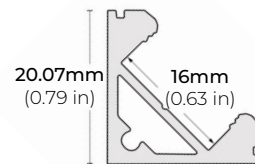

MOUNTING CHANNEL & MOUNTING CLIP

LSG-CN48
48" ALUMINUM CHANNEL

LSG-CN-CL
MOUNTING CLIP
* INCLUDED WITH LSG-CN48

LSG-CN48