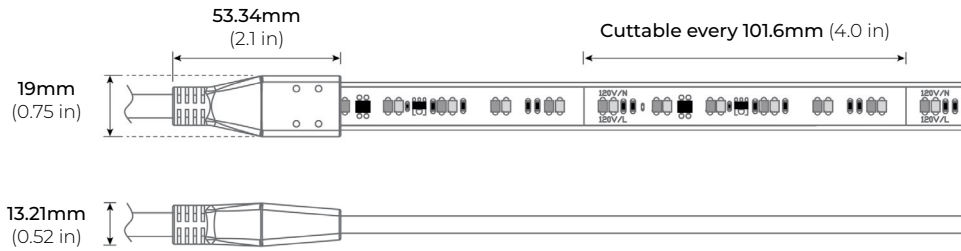

LSG40-WD

4W WARM-DIM 120V LED TAPE LIGHT

Project _____

Location _____

Quote/ Ref # _____

The **LSG40-WD** is a warm-dim 120V tape light offering the highest quality in direct-connect LED lighting. It can be ordered in custom lengths, in 4 inch increments and available with IP67 rating for outdoor or wet installations and applications.

SPECIFICATIONS

POWER CONSUMPTION	4W per Ft.
LUMEN OUTPUT	220 Lumens per Ft.
CRI	90+
DIMMING	TRIAC
MAXIMUM RUN LENGTH	164 Ft.
CUTTABLE	Every 4.0 in (101.6mm)
BINNING	MacAdam Ellipse 2-Step
OPERATING VOLTAGE	120V AC
OPERATING TEMPERATURE	-22°F (-30°C) to +122°F (+50°C)
BEAM ANGLE	120°
IP RATING	IP54, IP67
CERTIFICATIONS	ETL Listed
LUMEN MAINTENANCE	50,000 Hrs.

MODEL	COLOR TEMP	LED LENGTH	VOLTAGE	POWER FEED	IP RATING
LSG40-WD	18/30K 1800K/ 3000K	*XX per Ft.	120 120 Volts	HWC36 36" Hardwire Power Feed Cable	IP54 Indoor/ Damp
				HWC72 72" Hardwire Power Feed Cable	
				HWC120 120" Hardwire Power Feed Cable	IP67 Outdoor*
				HWC240 240" Hardwire Power Feed Cable	
				HWC-CUS Custom Length Wire	

*1 = Custom length per FT. (cuttable every 4")

* = Ideal for applications with direct exposure to rain/ water (MADE TO ORDER - Please allow 3 weeks lead time)

LSG40-WD

4W WARM-DIM 120V LED TAPE LIGHT

DIMENSIONS