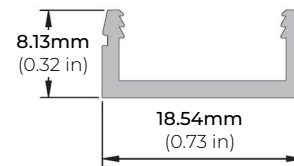

LSG40-WD

4W WARM-DIM 120V LED TAPE LIGHT

DIMENSIONS

COMPATIBLE ACCESSORIES

MOUNTING CHANNEL

LSG-AC48
LSG-AC96
48" AND 96" ALUMINUM CHANNEL

MOUNTING CHANNEL & MOUNTING CLIP

LSG-CN48
48" ALUMINUM CHANNEL

LSG-CN-CL
MOUNTING CLIP
* INCLUDED WITH LSG-CN48

LSG-PC48
48" PLASTIC CHANNEL

MOUNTING CHANNEL & FROSTED LENS

LSG-AC2000FR-48
LSG-AC2000FR-84
48" AND 84" ALUMINUM CHANNEL

LSG-AC2000FR-EC
END CAP
* SOLD SEPARATELY

LSG-AC2000FR-MC
MOUNTING CLIP
* 2PCS INCLUDED WITH EVERY 48"
* 4PCS INCLUDED WITH EVERY 84"