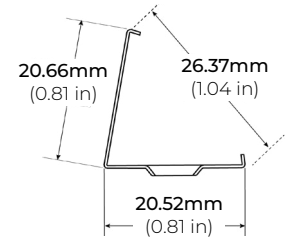

LSG-CN-CL

LSG-PC48
48" PLASTIC CHANNEL