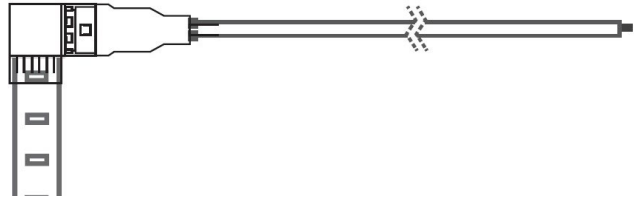

LSG-40

4W 120V AC PLUG IN LED TAPE LIGHT

COMPATIBLE ACCESSORIES

MOUNTING CLIP

LSG-MC
MOUNTING CLIP

HARDWIRE POWER FEED CABLE

LSG-HWC36 36" HARDWIRE POWER FEED CABLE
LSG-HWC72 72" HARDWIRE POWER FEED CABLE
LSG-HWC120 120" HARDWIRE POWER FEED CABLE
LSG-HWC240 240" HARDWIRE POWER FEED CABLE

90° POWER CABLE

LSG-HWC72-L90 72" 90° HARDWIRE POWER FEED CABLE

POWER CABLE

LSG-PCA72 72" POWER FEED CABLE

LINK EXTENSION CABLE

LSG-LNK6 6" LINK CABLE
LSG-LNK12 12" LINK CABLE
LSG-LNK24 24" LINK CABLE