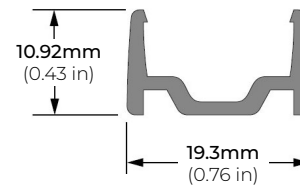

LSG-40

4W 120V AC PLUG IN LED TAPE LIGHT

DIMENSIONS

COMPATIBLE ACCESSORIES

MOUNTING CHANNEL

LSG-AC48
LSG-AC96
48" AND 96" ALUMINUM CHANNEL

MOUNTING CHANNEL & MOUNTING CLIP

LSG-CN48
48" ALUMINUM CHANNEL

LSG-CN-CL
MOUNTING CLIP
* INCLUDED WITH LSG-CN48

LSG-CN48

LSG-CN-CL

LSG-PC48
48" PLASTIC CHANNEL

MOUNTING CHANNEL & FROSTED LENS

LSG-AC2000FR-48
LSG-AC2000FR-84
48" AND 84" ALUMINUM CHANNEL

LSG-AC2000FR-EC
END CAP
* SOLD SEPARATELY