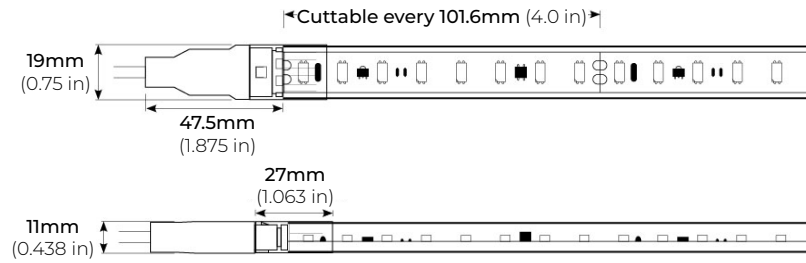

LSG-40

4W 120V AC PLUG IN LED TAPE LIGHT

DIMENSIONS