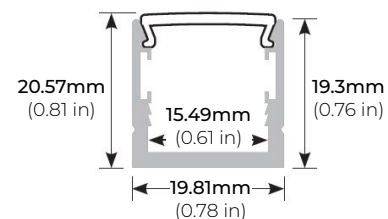

MOUNTING CHANNEL & FROSTED LENS

LSG-AC2000FR-48
LSG-AC2000FR-84
48" AND 84" ALUMINUM CHANNEL

LSG-AC2000FR-EC
END CAP
* SOLD SEPARATELY

LSG-AC2000FR-MC
MOUNTING CLIP
* 2PCS INCLUDED WITH EVERY 48"
* 4PCS INCLUDED WITH EVERY 84"