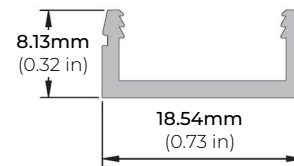

SPECIFICATIONS

POWER CONSUMPTION	4W per Ft.
LUMEN OUTPUT	392 Lumens per Ft.
CRI	90+
COLOR TEMPERATURE	24K/ 27K/ 30K/ 35K/ 40K/ 50K
DIMMING	ELV and TRIAC
MAXIMUM RUN LENGTH	150 Ft.
CUTTABLE	Every 4.0 in (101.6mm)
BINNING	MacAdam Ellipse 2-Step
OPERATING VOLTAGE	120V AC
OPERATING TEMPERATURE	-22°F (-30°C) to +122°F (+50°C)
BEAM ANGLE	120°
IP RATING	IP54/ IP67
CERTIFICATIONS	ETL Listed
LUMEN MAINTENANCE	50,000 Hrs.

MODEL	COLOR TEMP	LED LENGTH	VOLTAGE	POWER FEED	IP RATING
LSG-40	24K 2400K	50 50 Ft.	120 120 Volts	HWC36 36" Hardwire Power Feed Cable	IP54 Indoor/ Damp
	27K 2700K	150 150 Ft.		HWC72 72" Hardwire Power Feed Cable	IP67 Outdoor*
	30K 3000K	1XX per Ft.		HWC120 120" Hardwire Power Feed Cable	
	35K 3500K			HWC240 240" Hardwire Power Feed Cable	
	40K 4000K			HWC-CUS Custom Length Wire	
	50K 5000K				
		*1 = Custom length per Ft. (cuttable every 4")			* = Ideal for applications with direct exposure to rain/ water (MADE TO ORDER - Please allow 3 weeks lead time)

LSG-40

4W 120V AC PLUG IN LED TAPE LIGHT

DIMENSIONS

COMPATIBLE ACCESSORIES

MOUNTING CHANNEL

LSG-AC48
LSG-AC96
48" AND 96" ALUMINUM CHANNEL

MOUNTING CHANNEL & MOUNTING CLIP

LSG-CN48
48" ALUMINUM CHANNEL