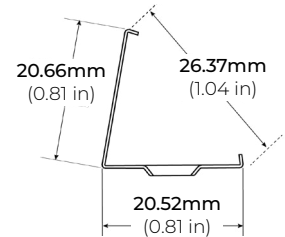

LSG-CN-CL

LSG-PC48
48" PLASTIC CHANNEL