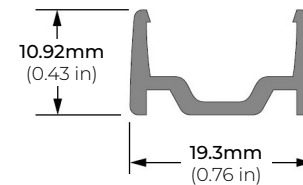

LSG-20

2W 120V AC PLUG IN LED TAPE LIGHT

Project _____

Location _____

Quote/ Ref # _____

The **LSG-20** is a dimmable 120V AC outdoor tape light offering the highest quality in direct-connect LED lighting. It can be ordered in custom lengths, in 6 inch increments and comes sealed with an IP67 rating for outdoor or wet installations and applications. This ETL Listed, 120V linear light can reach a maximum length of 150Ft. in a single continuous run.

MODEL	COLOR TEMP	LED LENGTH	VOLTAGE	POWER FEED	IP RATING
LSG-20	24K 2400K	50 50 Ft.	120 120 Volts	HWC36 36" Hardwire Power Feed Cable	IP54 Indoor/ Damp
	27K 2700K	150 150 Ft.		HWC72 72" Hardwire Power Feed Cable	IP67 Outdoor*
	30K 3000K	1XX per Ft.		HWC120 120" Hardwire Power Feed Cable	
	35K 3500K			HWC240 240" Hardwire Power Feed Cable	
	40K 4000K			HWC-CUS Custom Length Wire	
	50K 5000K				
		*1 = Custom length per Ft. (cuttable every 6")			* = Ideal for applications with direct exposure to rain/ water (MADE TO ORDER - Please allow 3 weeks lead time)

LSG-20

2W 120V AC PLUG IN LED TAPE LIGHT

DIMENSIONS

COMPATIBLE ACCESSORIES

MOUNTING CHANNEL

LSG-AC48
LSG-AC96
48" AND 96" ALUMINUM CHANNEL

MOUNTING CHANNEL & MOUNTING CLIP

LSG-CN48
48" ALUMINUM CHANNEL

LSG-CN48

LSG-CN-CL
MOUNTING CLIP
* INCLUDED WITH LSG-CN48

LSG-CN-CL

LSG-PC48
48" PLASTIC CHANNEL

MOUNTING CHANNEL & FROSTED LENS

LSG-AC2000FR-48
LSG-AC2000FR-84
48" AND 84" ALUMINUM CHANNEL

LSG-AC2000FR-EC
END CAP
* SOLD SEPARATELY