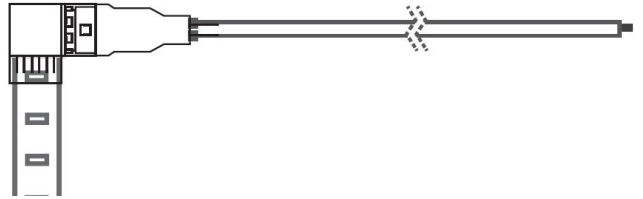

LSG-20

2W 120V AC PLUG IN LED TAPE LIGHT

COMPATIBLE ACCESSORIES

MOUNTING CLIP

LSG-MC
MOUNTING CLIP

HARDWIRE POWER FEED CABLE

LSG-HWC36 36" HARDWIRE POWER FEED CABLE
LSG-HWC72 72" HARDWIRE POWER FEED CABLE
LSG-HWC120 120" HARDWIRE POWER FEED CABLE
LSG-HWC240 240" HARDWIRE POWER FEED CABLE

90° POWER CABLE

LSG-HWC72-L90 72" 90° HARDWIRE POWER FEED CABLE

POWER CABLE

LSG-PCA72 72" POWER FEED CABLE

LINK EXTENSION CABLE

LSG-LNK6 6" LINK CABLE
LSG-LNK12 12" LINK CABLE
LSG-LNK24 24" LINK CABLE