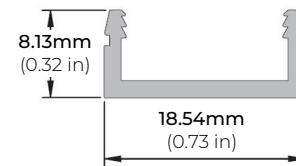

LSG-20

2W 120V AC PLUG IN LED TAPE LIGHT

Project _____

Location _____

Quote/ Ref # _____

The **LSG-20** is a dimmable 120V AC outdoor tape light offering the highest quality in direct-connect LED lighting. It can be ordered in custom lengths, in 6 inch increments and comes sealed with an IP67 rating for outdoor or wet installations and applications. This ETL Listed, 120V linear light can reach a maximum length of 150Ft. in a single continuous run.

SPECIFICATIONS

POWER CONSUMPTION	2W per Ft.
LUMEN OUTPUT	196 Lumens per Ft.
CRI	90+
COLOR TEMPERATURE	24K/ 27K/ 30K/ 35K/ 40K/ 50K
DIMMING	ELV and TRIAC
MAXIMUM RUN LENGTH	150 Ft.
CUTTABLE	Every 6.0 in (152.4mm)
BINNING	MacAdam Ellipse 2-Step
OPERATING VOLTAGE	120V AC
OPERATING TEMPERATURE	-22°F (-30°C) to +122°F (+50°C)
BEAM ANGLE	120°
IP RATING	IP54/ IP67
CERTIFICATIONS	ETL Listed
LUMEN MAINTENANCE	50,000 Hrs.

MODEL	COLOR TEMP	LED LENGTH	VOLTAGE	POWER FEED	IP RATING
LSG-20	24K 2400K	50 50 Ft.	120 120 Volts	HWC36 36" Hardwire Power Feed Cable	IP54 Indoor/ Damp
	27K 2700K	150 150 Ft.		HWC72 72" Hardwire Power Feed Cable	IP67 Outdoor*
	30K 3000K	1XX per Ft.		HWC120 120" Hardwire Power Feed Cable	
	35K 3500K			HWC240 240" Hardwire Power Feed Cable	
	40K 4000K			HWC-CUS Custom Length Wire	
	50K 5000K				
		*1 = Custom length per Ft. (cuttable every 6")			* = Ideal for applications with direct exposure to rain/ water (MADE TO ORDER - Please allow 3 weeks lead time)

LSG-20

2W 120V AC PLUG IN LED TAPE LIGHT

DIMENSIONS

COMPATIBLE ACCESSORIES

MOUNTING CHANNEL

LSG-AC48
LSG-AC96
48" AND 96" ALUMINUM CHANNEL

MOUNTING CHANNEL & MOUNTING CLIP

LSG-CN48
48" ALUMINUM CHANNEL