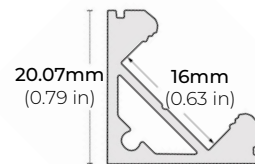

SPECIFICATIONS

POWER CONSUMPTION	2W per Ft.
LUMEN OUTPUT	196 Lumens per Ft.
CRI	90+
COLOR TEMPERATURE	24K/ 27K/ 30K/ 35K/ 40K/ 50K
DIMMING	ELV and TRIAC
MAXIMUM RUN LENGTH	150 Ft.
CUTTABLE	Every 6.0 in (152.4mm)
BINNING	MacAdam Ellipse 2-Step
OPERATING VOLTAGE	120V AC
OPERATING TEMPERATURE	-22°F (-30°C) to +122°F (+50°C)
BEAM ANGLE	120°
IP RATING	IP54/ IP67
CERTIFICATIONS	ETL Listed
LUMEN MAINTENANCE	50,000 Hrs.

MODEL	COLOR TEMP	LED LENGTH	VOLTAGE	POWER FEED	IP RATING
LSG-20	24K 2400K	50 50 Ft.	120 120 Volts	HWC36 36" Hardwire Power Feed Cable	IP54 Indoor/ Damp
	27K 2700K	150 150 Ft.		HWC72 72" Hardwire Power Feed Cable	IP67 Outdoor*
	30K 3000K	1XX per Ft.		HWC120 120" Hardwire Power Feed Cable	
	35K 3500K			HWC240 240" Hardwire Power Feed Cable	
	40K 4000K			HWC-CUS Custom Length Wire	
	50K 5000K				
		*1 = Custom length per Ft. (cuttable every 6")			* = Ideal for applications with direct exposure to rain/ water (MADE TO ORDER - Please allow 3 weeks lead time)

LSG-20

2W 120V AC PLUG IN LED TAPE LIGHT

DIMENSIONS

COMPATIBLE ACCESSORIES

MOUNTING CHANNEL

LSG-AC48
LSG-AC96
48" AND 96" ALUMINUM CHANNEL

MOUNTING CHANNEL & MOUNTING CLIP

LSG-CN48
48" ALUMINUM CHANNEL