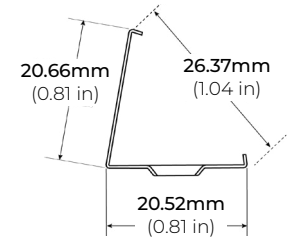

LSG-CN-CL

LSG-PC48
48" PLASTIC CHANNEL