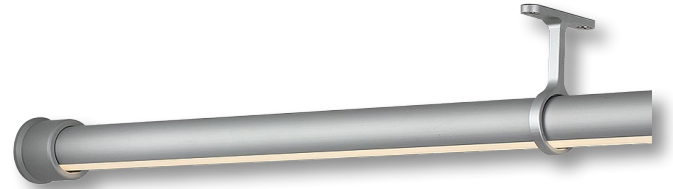

## CLOSET ROD LINEAR LED LUMINAIRE

Project \_\_\_\_\_

Location \_\_\_\_\_

Quote/ Ref # \_\_\_\_\_

Introducing a multi-functional LED lighting fixture designed to enhance your closet space. It functions as a sturdy clothing rod to hang your wardrobe and an attractive light source for your closet. It is also sized based on industry standards making it easy to retrofit into existing installations.

### SPECIFICATIONS

INPUT VOLTAGE	24V DC Constant Voltage
POWER CONSUMPTION	3W   4W   5W
LUMEN OUTPUT	250 Lm/ Ft. (3W) 440 Lm/ Ft. (4W) 595 Lm/ Ft. (5W)
NO. OF LEDS	36 LEDs per Ft.
BEAM ANGLE	120° Spread
CRI	90+
COLOR TEMPERATURE	27K/ 30K/ 35K/ 40K/ 50K
DIMMING	MLV, ELV, 0-10 and TRIAC
MAX RUN LENGTH	8 Ft.
MAX WEIGHT	400 lbs.
OPERATING TEMPERATURE	-40°F (-40°C) ~ 140°F (60°C)
IP RATING	Indoor (Dry Location)
CERTIFICATIONS	UL Listed, Certified UL2108, TITLE 24 JA8 Compliant
LUMEN MAINTENANCE	50,000 Hrs.
WARRANTY	5-Year Limited

## CLOSET ROD LINEAR LED LUMINAIRE