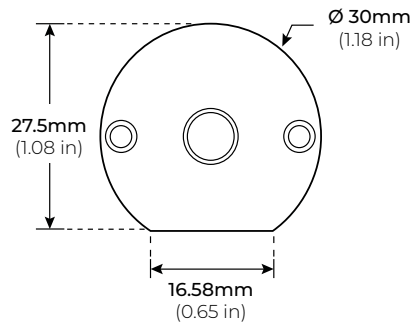

### SPECIFICATIONS

INPUT VOLTAGE	24V DC Constant Voltage
POWER CONSUMPTION	3W   4W   5W
LUMEN OUTPUT	250 Lm/ Ft. (3W) 440 Lm/ Ft. (4W) 595 Lm/ Ft. (5W)
NO. OF LEDS	36 LEDs per Ft.
BEAM ANGLE	120° Spread
CRI	90+
COLOR TEMPERATURE	27K/ 30K/ 35K/ 40K/ 50K
DIMMING	MLV, ELV, 0-10 and TRIAC
MAX RUN LENGTH	8 Ft.
MAX WEIGHT	400 lbs.
OPERATING TEMPERATURE	-40°F (-40°C) ~ 140°F (60°C)
IP RATING	Indoor (Dry Location)
CERTIFICATIONS	UL Listed, Certified UL2108, TITLE 24 JA8 Compliant
LUMEN MAINTENANCE	50,000 Hrs.
WARRANTY	5-Year Limited

### DIMENSIONS