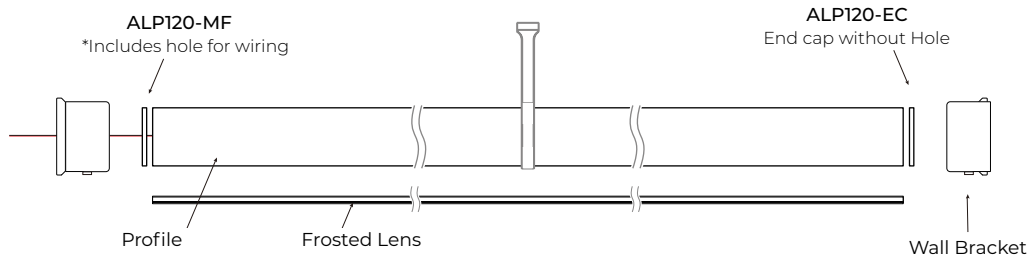

ASSEMBLY

ACCESSORIES

ALP120-EC
END CAP
*2 pcs. per kit

ALP120-MF
MOUNTING FLANGE
*2 pcs. per kit
* Sold Separately