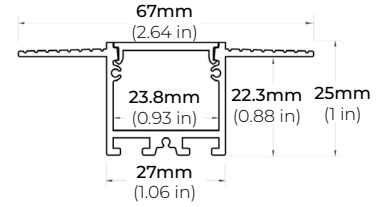

SAFIRE-70

7W DESIGNER SERIES LED TAPE LIGHT

COMPATIBLE ALUMINUM PROFILES

TRIMLESS PROFILES

ALP-1300TL

LENGTHS 48" | 98"
LENS Clear, Frosted
FINISH White

ALP-2300TL

LENGTHS 48" | 96"
LENS Frosted
FINISH White

ALP-2400TL

LENGTHS 48" | 96"
LENS Clear, Frosted
FINISH White

ALP-2700TL

LENGTHS 48" | 96"
LENS Frosted
FINISH White

SUSPENDED PROFILES

ALP-80

LENGTHS 49.25" | 98"
LENS Frosted
FINISH White | Black | Silver

ALP-85

LENGTHS 49.25" | 98.5"
LENS Frosted
FINISH Silver

* For more compatible profiles, visit corelightingusa.com