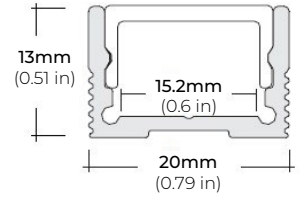

ALP-70

LENGTHS 49.25" | 84" | 98.5"
LENS Frosted
FINISH White | Black | Silver