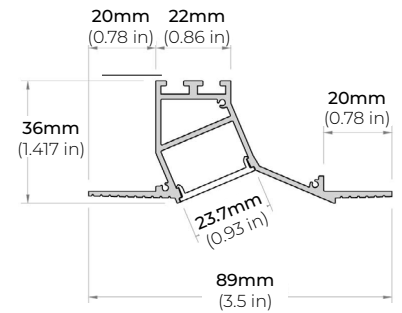

ALP-2700TL

LENGTHS 48" | 96"
LENS Frosted
FINISH White