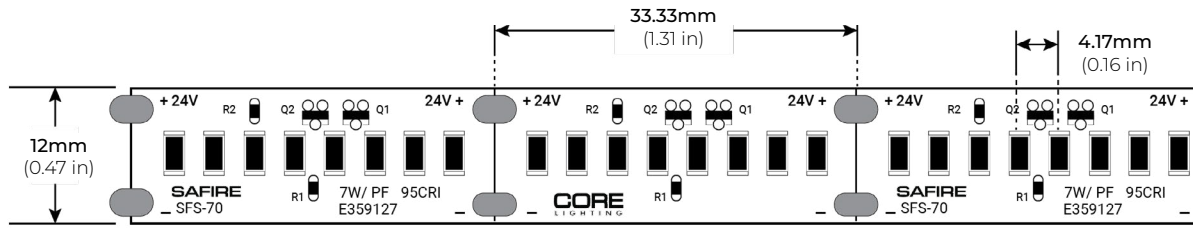

SAFIRE-70

7W DESIGNER SERIES LED TAPE LIGHT

DIMENSIONS

LUMENS

MODEL	WATT	CCT	Lumen/ FT	EFFICACY (lm/W)	CRI	R9	R13
SFS-70	7W	2200K	577	82	95+	85	98
		2400K	626	89	95+	91	99
		2700K	700	100	95+	94	98
		3000K	700	100	95+	95	99
		3500K	737	105	95+	94	98
		4000K	749	107	95+	92	98
		5000K	804	114	95+	96	99