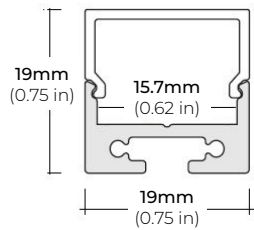

ALP-80

LENGTHS 49.25" | 98.5"
LENS Frosted
FINISH Silver