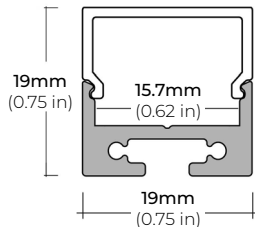

SUSPENDED PROFILES

ALP-80

LENGTHS 49.25" | 98"
LENS Frosted
FINISH White | Black | Silver

ALP-85

LENGTHS 49.25" | 98.5"
LENS Frosted
FINISH Silver