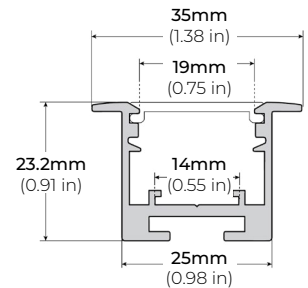

ALP-102R

LENGTHS 49" | 98"
LENS Frosted
FINISH Silver