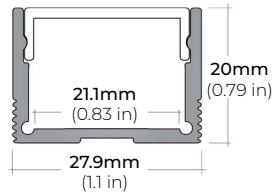

ALP-130

LENGTHS 49.25" | 84" | 98.5"
LENS Frosted
FINISH Silver