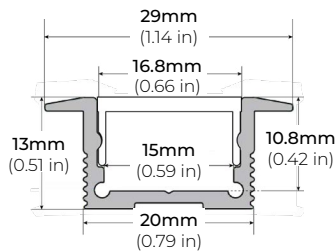

RECESSED PROFILES

ALP-70R

LENGTHS 48" | 98"
LENS Frosted
FINISH Black | Silver