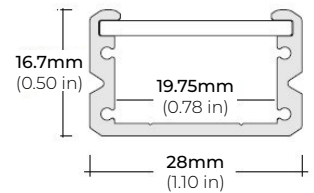

ALP-90

LENGTHS 48" | 96"
LENS Frosted
FINISH Silver