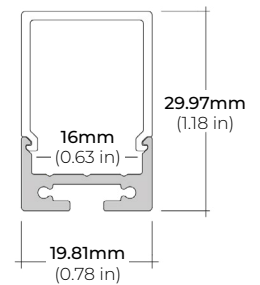

* For more compatible profiles, visit corelightingusa.com