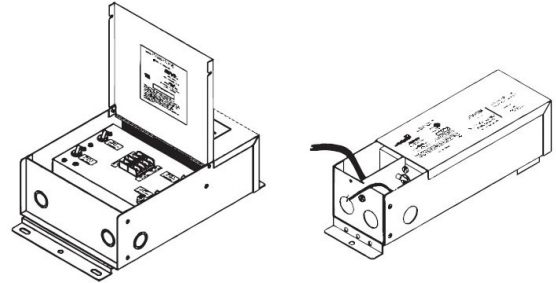

PSDH SERIES HIGH PERFORMANCE MAGNETIC LOW VOLTAGE (MLV)

PSDH-48W-24V	CLASS 2	11.25" X 3.37" X 3.25"
PSDH-96W-24V	CLASS 2	11.25" X 3.37" X 3.25"
PSDH-288W-24V	CLASS 2	14.25" X 8.43" X 4.43"