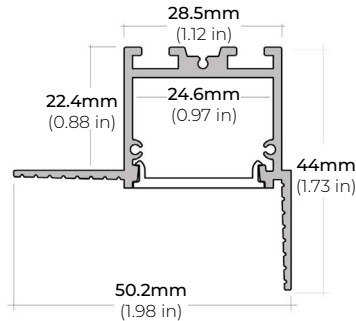

### DIMENSIONS

##### ALP-1300TL

LENGTHS 48" | 98"  
LENS Clear, Frosted  
FINISH White

##### ALP-2300TL

LENGTHS 48" | 96"  
LENS Frosted  
FINISH White

##### ALP-2400TL

LENGTHS 48" | 96"  
LENS Clear, Frosted  
FINISH White