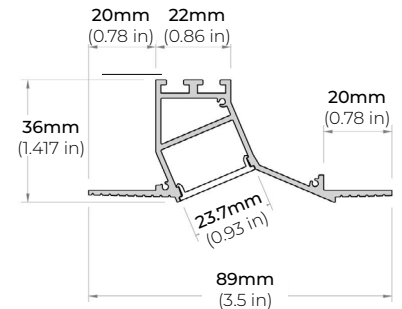

ALP-2700TL

LENGTHS 48" | 96"
LENS Frosted
FINISH White

* For more compatible profiles, visit corelightingusa.com