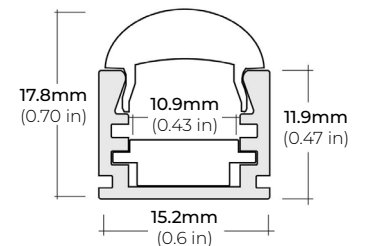

ALP-65

LENGTHS 48" | 96"
LENS Frosted
FINISH Silver