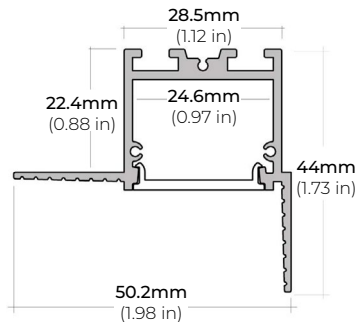

ALP-2400TL

LENGTHS 48" | 96"
LENS Clear, Frosted
FINISH White

ALP-2500TL

LENGTHS 78"
LENS Clear, Frosted
FINISH White