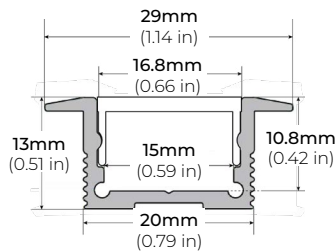

ALP-70R

LENGTHS 48" | 98"
LENS Frosted
FINISH Black | Silver