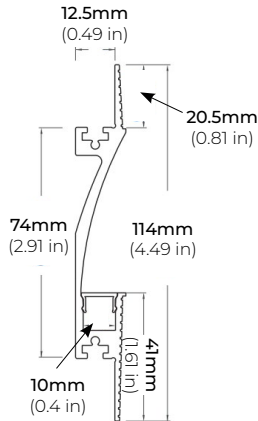

SAFIRE-50

5W DESIGNER SERIES LED TAPE LIGHT

COMPATIBLE ALUMINUM PROFILES

TRIMLESS PROFILES

ALP-2200TL

LENGTHS 48" | 96"
LENS Frosted
FINISH White