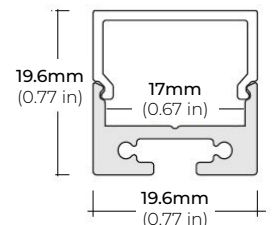

ALP-80

LENGTHS 49.25" | 98.5"
LENS Frosted
FINISH Silver