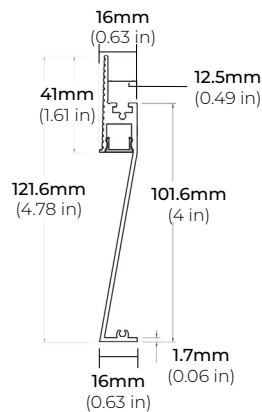

ALP-2600TL

LENGTHS 78"
LENS Frosted
FINISH White