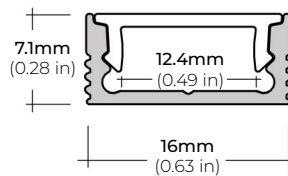

ALP-20

LENGTHS 49.25" | 84" | 98.5"
LENS Frosted
FINISH White | Black | Silver