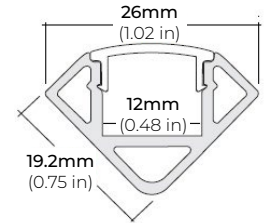

### DIMENSIONS

#### SURFACE PROFILES

##### ALU-SF

LENGTHS 39.4" | 78.9" | 84" | 98"  
LENS Clear, Frosted  
FINISH Black | Silver

##### ALU-CN (CORNER)

LENGTHS 39.4" | 78.9" | 84" | 98"  
LENS Clear, Frosted  
FINISH Black | Silver