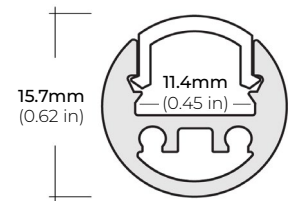

ALP-35

LENGTHS 48" | 96"
LENS Frosted
FINISH White | Black | Silver