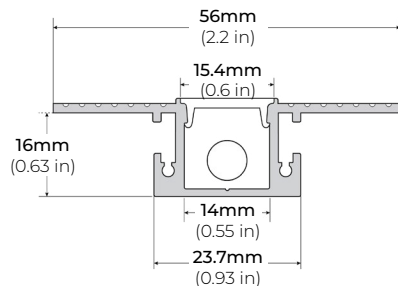

TRIMLESS PROFILES

ALP-1300TL

LENGTHS 48" | 98"
LENS Clear, Frosted
FINISH White