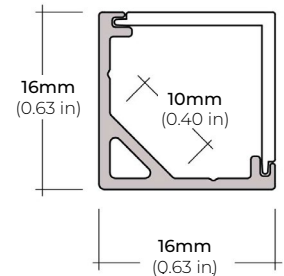

ALP-50K-98

LENGTHS 39 3/8" | 78 7/8" | 98.5"
LENS Clear, Frosted
FINISH Black | Silver