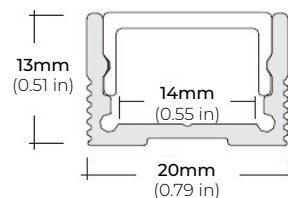

ALP-70

LENGTHS 49.25" | 84" | 98.5"
LENS Frosted
FINISH White | Black | Silver