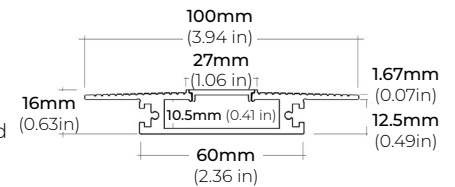

ALP-2100TL

LENGTHS 48" | 96"
LENS Clear, Frosted
FINISH White