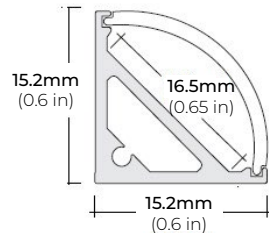

### DIMENSIONS

##### ALU-CN (CORNER)

LENGTHS 39.4" | 78.9" | 84" | 98"  
LENS Clear, Frosted  
FINISH Black | Silver

##### ALP-20

LENGTHS 49.25" | 84" | 98.5"  
LENS Frosted  
FINISH White | Black | Silver

##### ALP-50C (CORNER)

LENGTHS 49" | 84" | 98.5"  
LENS Frosted  
FINISH White | Black | Silver