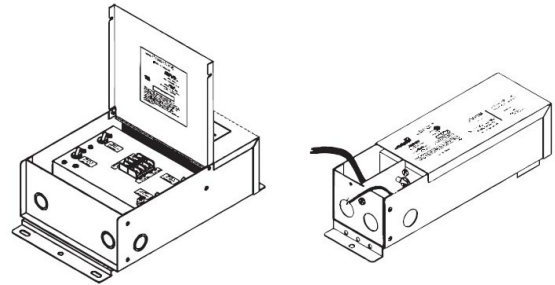

PSDH SERIES HIGH PERFORMANCE MAGNETIC LOW VOLTAGE (MLV)

PSDH-48W-24V	CLASS 2	11.25" X 3.38" X 3.38"
PSDH-96W-24V	CLASS 2	11.25" X 3.38" X 3.37"
PSDH-288W-24V	CLASS 2	14.25" X 8.43" X 4.43"