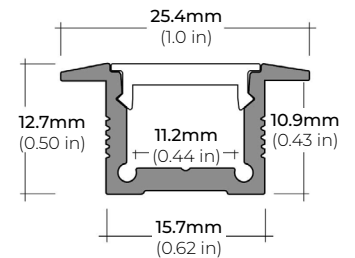

ALP-60R

LENGTHS 49.25" | 84" | 98.5"
LENS Frosted
FINISH White | Black | Silver