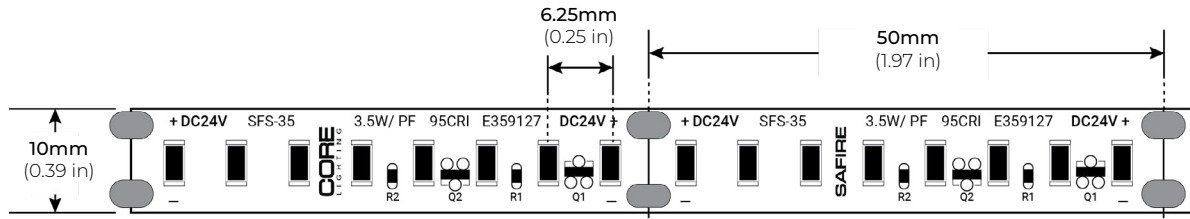

SAFIRE-50

5W DESIGNER SERIES LED TAPE LIGHT

DIMENSIONS

LUMENS

MODEL	WATT	CCT	Lumen/ FT	EFFICACY (lm/W)	CRI	R9	R13
SFS-50	5W	2200K	417	95	95+	85	98
		2400K	447	102	95+	91	99
		2700K	500	114	95+	94	98
		3000K	500	114	95+	95	99
		3500K	522	119	95+	94	98
		4000K	540	123	95+	92	98
		5000K	575	131	95+	96	99