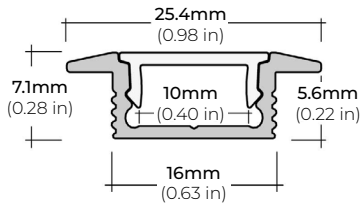

RECESSED PROFILES

ALP-20R

LENGTHS 49.25" | 98.5"
LENS Frosted
FINISH White | Black | Silver