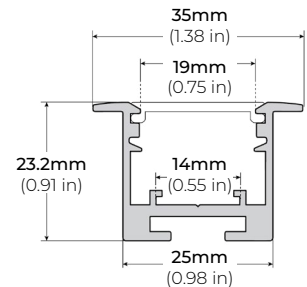

ALP-102R

LENGTHS 49" | 98"
LENS Frosted
FINISH Silver