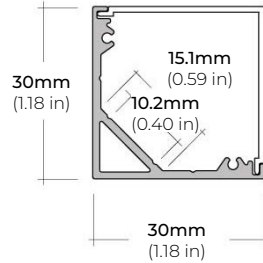

SAFIRE-50

5W DESIGNER SERIES LED TAPE LIGHT

COMPATIBLE ALUMINUM PROFILES

SURFACE PROFILES

ALP-100K-98 (CORNER)

LENGTHS 98.5"
LENS Frosted
FINISH Silver