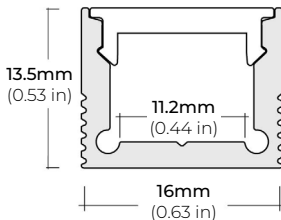

ALP-60

LENGTHS 49.25" | 84" | 98.5"
LENS Frosted
FINISH White | Black | Silver